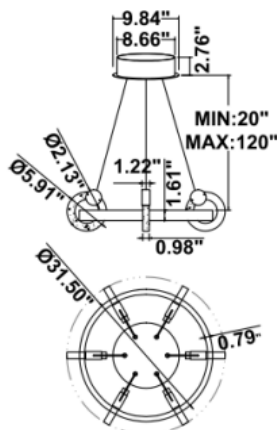

FEATURES

- 5-year limited warranty.
- Ships assembled.
- 360 degree illumination.
- Extruded aluminum housing up to 72", light made by Crystal and gold metal.
- Fixture lumens per watt ratio 45 LPW.

SPECIFICATIONS

EMERGENCY BATTERY OPTIONS

[SEE SPEC](#)

PICTURE	MODEL NUMBER	DESCRIPTION
	SB-EBP/5W/B	Factory installed Remote Emergency Battery Pack 5W 90 minutes
	SB-EBP/10.7W/B	Factory installed Remote Emergency Battery Pack 10.7W 90 minutes
	SB-EBP/17W/B	Factory installed Remote Emergency Battery Pack 17W 90 minutes

DIMENSIONS & WEIGHTS: Canopy Size for ZigBee & DMX: 15.75" x 2.76"

31.5" = 32"

SB-K01A

PHOTOMETRIC: Test report for 1 crystal light, 6 pcs crystal lights per a fixture