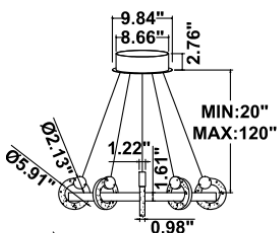

FEATURES

- 5-year limited warranty.
- Ships assembled.
- 360 degree Illumination.
- Extruded aluminum housing up to 72", light made by Crystal and gold metal.
- Fixture lumens per watt ratio 45 LPW.

SPECIFICATIONS

DIMENSIONS & WEIGHTS: Canopy Size for ZigBee & DMX: 15.75" x 2.76"

40" = 50W

SB-K01B

PHOTOMETRIC: Test report for 1 crystal light, 8 pcs crystal lights per a fixture