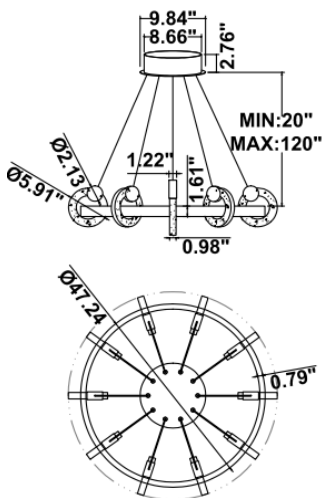

FEATURES

- 5-year limited warranty.
- Ships assembled.
- Direct and indirect illumination.
- Extruded aluminum housing up to 72", 1 continuous ring without joints.
- Fixture lumens per watt ratio 75-87 LPW.

EMERGENCY BATTERY OPTIONS

[SEE SPEC](#)

PICTURE	MODEL NUMBER	DESCRIPTION
	SB-EBP/5W/B	Factory installed Remote Emergency Battery Pack 5W 90 minutes
	SB-EBP/10.7W/B	Factory installed Remote Emergency Battery Pack 10.7W 90 minutes
	SB-EBP/17W/B	Factory installed Remote Emergency Battery Pack 17W 90 minutes

DIMENSIONS & WEIGHTS: Canopy Size for ZigBee & DMX: 15.75" x 2.76"

48" = 47.24" 60W

SB-K01C

PHOTOMETRIC: Test report for 1 crystal light, 8 pcs crystal lights per a fixture