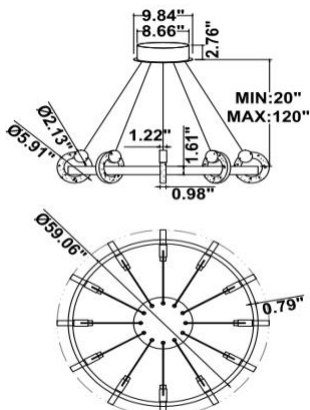

FEATURES

- 5-year limited warranty.
- Ships assembled.
- 360 degree Illumination.
- Extruded aluminum housing up to 72", light made by Crystal and gold metal.
- Fixture lumens per watt ratio 45 LPW.

SPECIFICATIONS

DIMENSIONS & WEIGHTS: Canopy Size for ZigBee & DMX: 15.75" x 2.76"

59.06" = 60" 70W

SB-K01D

PHOTOMETRIC: Test report for 1 crystal light, 12 pcs crystal lights per a fixture