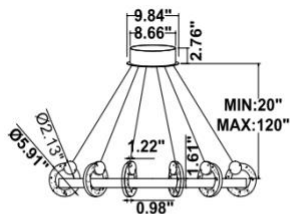

FEATURES

- 5-year limited warranty.
- Ships assembled.
- 360 degree Illumination.
- Extruded aluminum housing up to 72", light made by Crystal and gold metal.
- Fixture lumens per watt ratio 45 LPW.

SPECIFICATIONS

DIMENSIONS & WEIGHTS: Canopy Size for ZigBee & DMX: 15.75" x 2.76"

70.87" = 72" 90W

SB-K01E

PHOTOMETRIC: Test report for 1 crystal light, 14 pcs crystal lights per a fixture