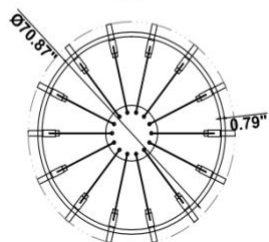

FEATURES

- 5-year limited warranty.
- Ships assembled.
- 360 degree Illumination.
- Extruded aluminum housing up to 72", light made by Crystal and gold metal.
- Fixture lumens per watt ratio 45 LPW.

SPECIFICATIONS

DIMENSIONS & WEIGHTS: Canopy Size for ZigBee & DMX: 15.75" x 2.76"

70.87" = 72" 90W

SB-K01E

PHOTOMETRIC: Test report for 1 crystal light, 14 pcs crystal lights per a fixture