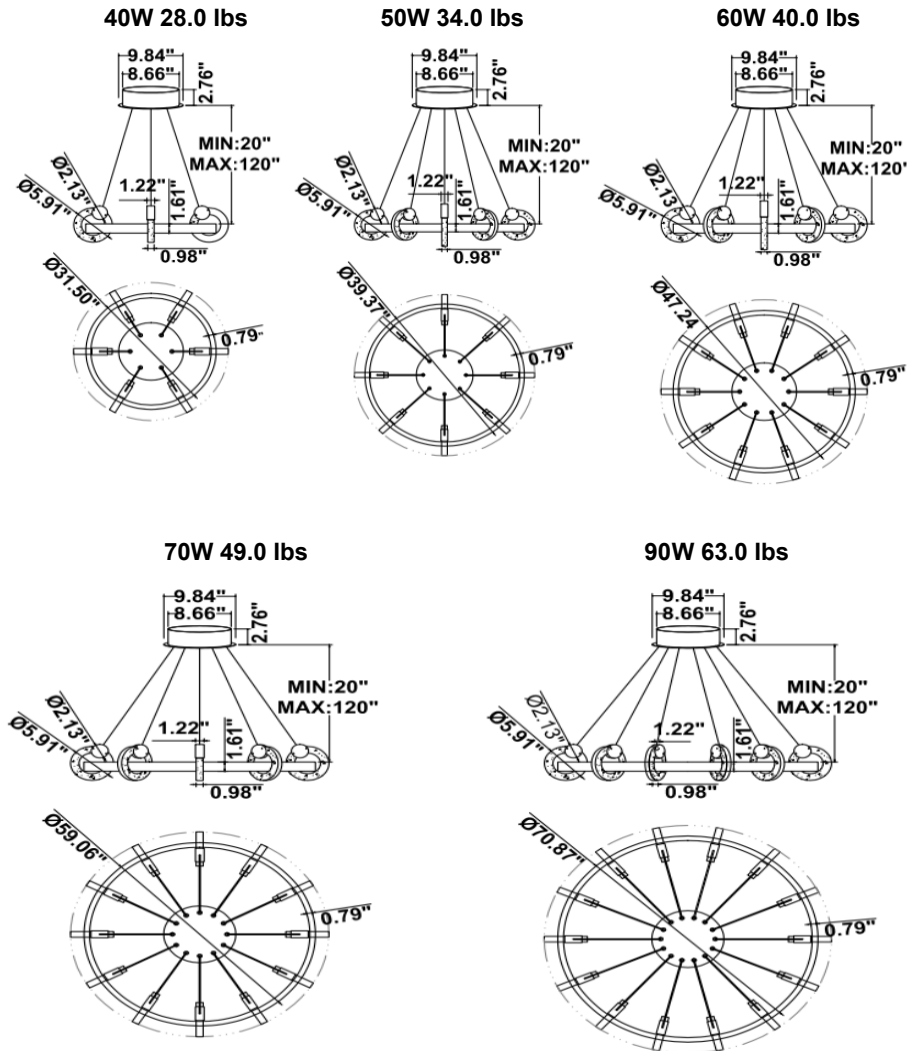

## FEATURES

- 5-year limited warranty.
- Ships assembled.
- 360 degree illumination.
- Extruded aluminum housing up to 72", light made by Crystal and gold metal.
- Fixture lumens per watt ratio 45 LPW.

## PARTS PACKED WITH STANDARD FIXTURE

- Plastic Anchors, Screws, Wire Connectors
- CCT Selector Switch

**MODEL INFORMATION:**

**Example: SB-K01F40WSB**

Products Series	Wattage/Size	Options	RGBW/CCT Select Only	Profile Finishes	Aircraft Cable
* SB-K01F	*40W=32" 6 lights 50W=40" 8 lights 60W=48" 10 lights 70W=60" 12 lights 80W=72" 14 lights	*S=1-10V dimming, CRI 90 3000K/3500K/4000K Color Selectable (Standard), 4000K factory color default set	T=3K-4K Tunable White	*B=Black Jack	*Blank=10' foot 120" (Standard)
		L=ELV/Triac dimming with 3000K/3500K/4000K Color Selectable	R=RGB	S=Platinum Silver	5'=5 foot 60"
		D=DMX		W=Gloss White	15'=15 foot 180"
		Z=ZigBee		O=Oil Rubbed Bronze	20'=20 foot 240"
		DMX for RGB and Tunable White, control by Wall Switch or DMX control system.	Do not select this column if selected "S"	Full Color Name or RAL number for Custom Colors, select from <a href="#">Color Collections</a>	
		ZigBee for RGBW and CCT tunable / dimmable using remote, DMX, App and Google Alexa.			

## EMERGENCY BATTERY OPTIONS

[SEE SPEC](#)

PICTURE	MODEL NUMBER	DESCRIPTION
	SB-EBP/5W/B	Factory installed Remote Emergency Battery Pack 5W 90 minutes
	SB-EBP/10.7W/B	Factory installed Remote Emergency Battery Pack 10.7W 90 minutes
	SB-EBP/17W/B	Factory installed Remote Emergency Battery Pack 17W 90 minutes

**DIMENSIONS & WEIGHTS: Canopy Size for ZigBee & DMX: 15.75" x 2.76"**

**PHOTOMETRIC: For 1 crystal light only**