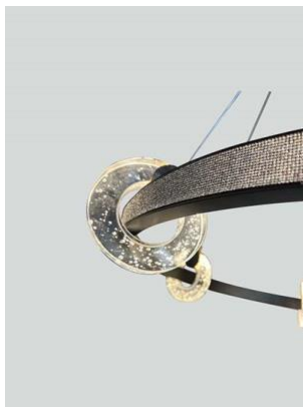

## SB-K01F

## PRODUCT DESCRIPTION

**Meribel** Circular pendants are made of extruded aluminum with a sparkling diamond cloth on the inside of the ring. Suspended by 6" dia. cast aluminum rings with embedded air bubbles internally illuminated by high brightness LED modules inside the 2.3" dia polished disks. Sizes range from 32" to 72". Over 6500 powder coated colors, custom suspension cable lengths are available. 3000K/3500K/4000K color selectable by switch RGB and CCT tunable / dimmable using remote, DMX App and Google Alexa. Ships assembled.

## FEATURES

- 5-year limited warranty.
- Ships assembled.
- 360 degree illumination.
- Extruded aluminum housing up to 72", light made by Crystal and gold metal.
- Fixture lumens per watt ratio 45 LPW.