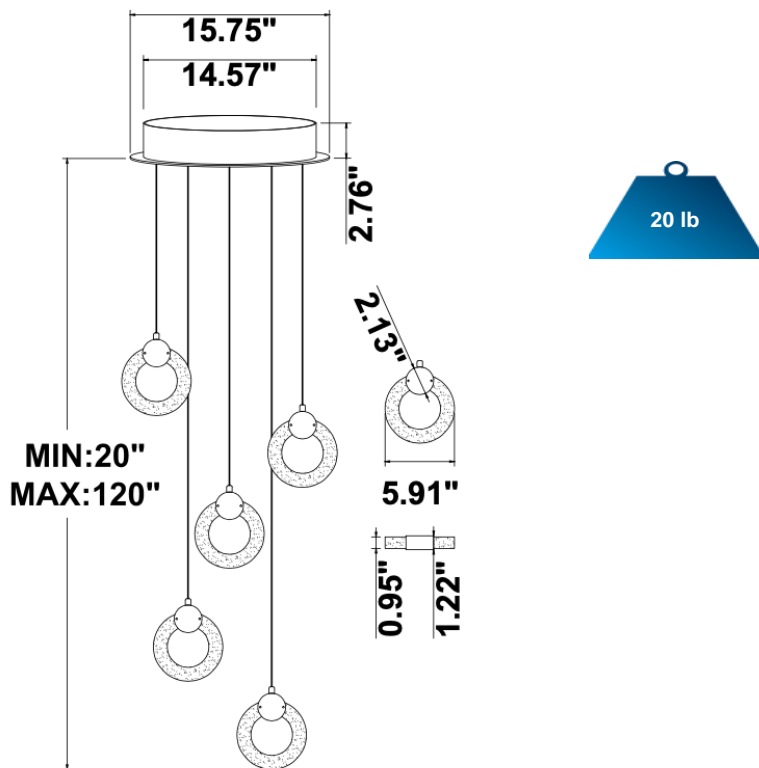

FEATURES

- 5-years limited warranty.
- 360 degree illumination.
- Ships Assembled
- Fixture delivered lumens per watt ratio 45 LPW..
- Customize color temperatures and adjust lumen output, Tunable White available.
- Driver concealed within the canopy or in the remote box.

SPECIFICATIONS

- 90+ CRI.
- UL listed, suitable for Dry Location
- Input: 100-277V, 50/60Hz
- Built in color temperature selectable. Select from 3000K/3500K/4000K.
- 1-10V dimming standard, ELV, TRIAC dimming available.
- Suspended on 10’ adjustable height cables, custom cable lengths available
- Polished gold metal with 6” solid Crystal, each light 1.43 pounds, thick 1.0”.

SB-M05A

PARTS PACKED WITH STANDARD FIXTURE

- Plastic Anchors, Screws, Wire Connectors
- CCT Selector Switch

MODEL INFORMATION:

Example: SB-M05A30WSB

Products Series	Wattage	Options	RGB/CCT Select Only	Canopy Finishes	Aircraft Cable
*SB-M05A	*30W=30W	*S=1-10V dimming, CRI 90 3000K/3500K/4000K Color Selectable (Standard), 4000K factory color default set.	T=3000K-4000K Tunable White	*B=Black Jack	*Blank=10' foot 120" (Standard)
		L=ELV / Triac dimming with 3000K/3500K/4000K Color Selectable	R=RGB	S=Platinum Silver	5'=5 foot 60"
		D=DMX		W=Gloss White	15'=15 foot 180"
		Z=ZigBee			20'=20 foot 240"
		DMX for RGB and Tunable White, control by Wall Switch or DMX control system.	Do not select this column if selected "S"	Full Color Name or RAL number for Custom Colors, select from Color Collections	25'=25 foot 300"
ZigBee for RGB and CCT tunable / dimmable using remote, DMX , App and Google Alexa.					

DIMENSION & WEIGHT:

SB-M05A

PHOTOMETRIC: Test report for 1 light only