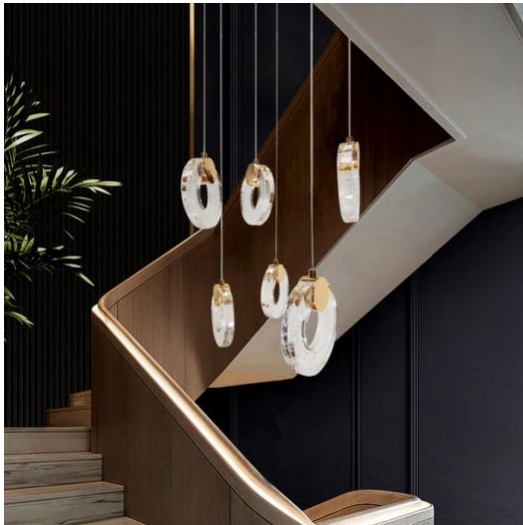

Malbun SB-M06A40W

PRODUCT DESCRIPTION

“MALBUN” Capturing the ethereal beauty of a perfect raindrop. This stunning collection elevates this model which includes bright LED module installed inside the polished gold metal that radiates from the center of the 1.43 pounds luxuriously thick 1.0” diameter 6.0” crystal glow when illuminated. Available in 5-14 Lights or any number of Lights by your designs. custom color finishes and suspension cable lengths are available. 3000K/3500K/4000K color selectable by selector switch or CCT tunable / dimmable.

FEATURES

- 5-years limited warranty.
- 360 degree illumination.
- Ships Assembled
- Fixture delivered lumens per watt ratio 45 LPW..
- Customize color temperatures and adjust lumen output, Tunable White available.
- Driver concealed within the canopy or in the remote box.

SPECIFICATIONS

- 90+ CRI.
- UL listed, suitable for Dry Location
- Input: 100-277V, 50/60Hz
- Built in color temperature selectable. Select from 3000K/3500K/4000K.
- 1-10V dimming standard, ELV, TRIAC dimming available.
- Suspended on 10’ adjustable height cables, custom cable lengths available
- Polished gold metal with 6” solid Crystal, each light 1.43 pounds, thick 1.0”.

PARTS PACKED WITH STANDARD FIXTURE

- Plastic Anchors, Screws, Wire Connectors
- CCT Selector Switch

SB-M06A