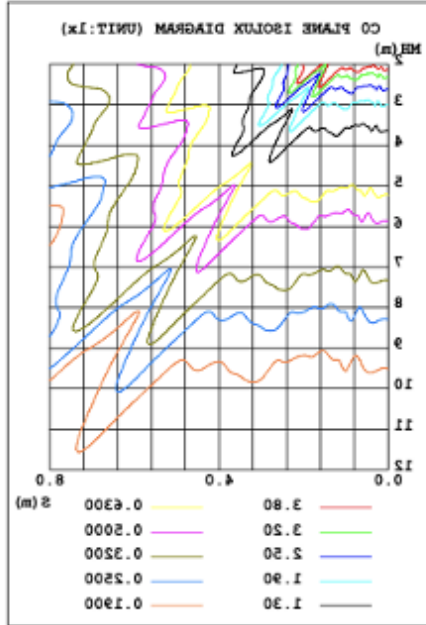

PHOTOMETRIC: Test report for 1 light only