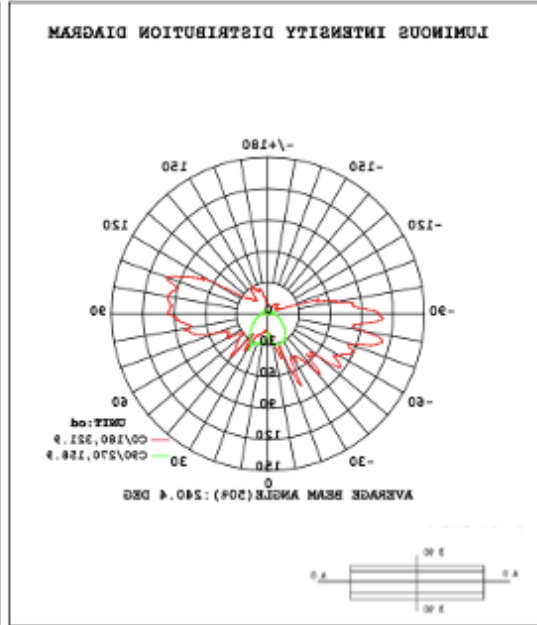

# Get Smart

Using Amazon Echo, Echo Dot, or any Alexa-enabled device allows you to turn your luminaire on and off, dim the light and change light color to Red, Green, Blue or White independently by using voice command or Smart phone app, DMX, Handheld remote or wall control.

## DIMENSION & WEIGHT:

### SB-M06A

**PHOTOMETRIC: Test report for 1 light only**

Flux out: 189.4 lm

| Height | Eavg, Emax       | Angle: 159.10deg | Diameter   |
|--------|------------------|------------------|------------|
| 1m     | 1.474, 56.35lx   |                  | 1084.59cm  |
| 2m     | 0.4686, 14.09lx  |                  | 2169.18cm  |
| 3m     | 0.2083, 6.262lx  |                  | 3253.77cm  |
| 4m     | 0.1171, 3.522lx  |                  | 4338.37cm  |
| 5m     | 0.0750, 2.254lx  |                  | 5422.96cm  |
| 6m     | 0.0521, 1.585lx  |                  | 6507.55cm  |
| 7m     | 0.0383, 1.150lx  |                  | 7592.14cm  |
| 8m     | 0.0293, 0.8805lx |                  | 8676.73cm  |
| 9m     | 0.0231, 0.6957lx |                  | 9761.32cm  |
| 10m    | 0.0187, 0.5635lx |                  | 10845.91cm |

Note: The Curves indicate the illuminated area and the average illumination when the luminaire is at different distance.