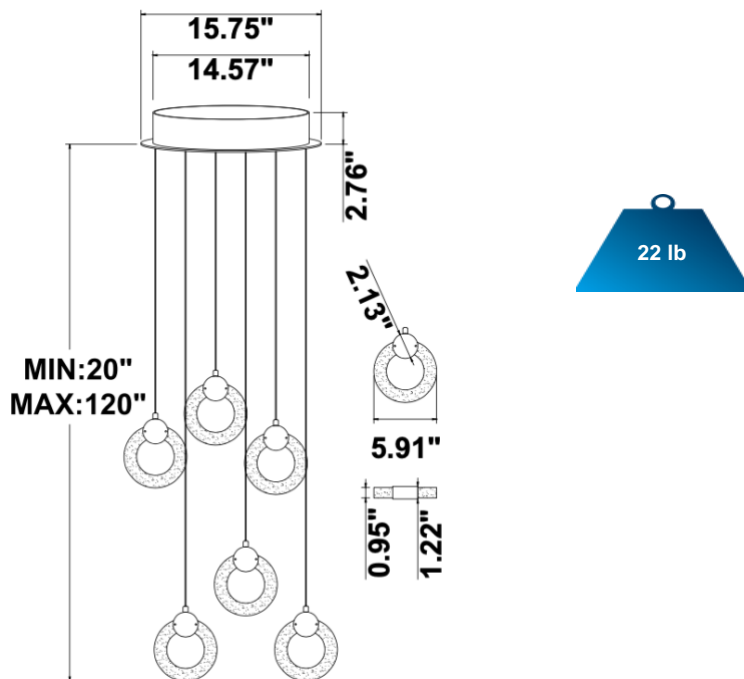

### SPECIFICATIONS

- 90+ CRI.
- UL listed, suitable for Dry Location
- Input: 100-277V, 50/60Hz
- Built in color temperature selectable. Select from 3000K/3500K/4000K.
- 1-10V dimming standard, ELV, TRIAC dimming available.
- Suspended on 10’ adjustable height cables, custom cable lengths available
- Polished gold metal with 6” solid Crystal, each light 1.43 pounds, thick 1.0”.

## DIMENSION & WEIGHT:

### SB-M06A

**PHOTOMETRIC: Test report for 1 light only**

Flux out: 189.4 lm

| Height | Eavg, Emax       | Angle: 159.10deg | Diameter   |
|--------|------------------|------------------|------------|
| 1m     | 1.474, 56.35lx   |                  | 1084.59cm  |
| 2m     | 0.4686, 14.09lx  |                  | 2169.18cm  |
| 3m     | 0.2083, 6.262lx  |                  | 3253.77cm  |
| 4m     | 0.1171, 3.522lx  |                  | 4338.37cm  |
| 5m     | 0.0750, 2.254lx  |                  | 5422.96cm  |
| 6m     | 0.0521, 1.585lx  |                  | 6507.55cm  |
| 7m     | 0.0383, 1.150lx  |                  | 7592.14cm  |
| 8m     | 0.0293, 0.8805lx |                  | 8676.73cm  |
| 9m     | 0.0231, 0.6957lx |                  | 9761.32cm  |
| 10m    | 0.0187, 0.5635lx |                  | 10845.91cm |