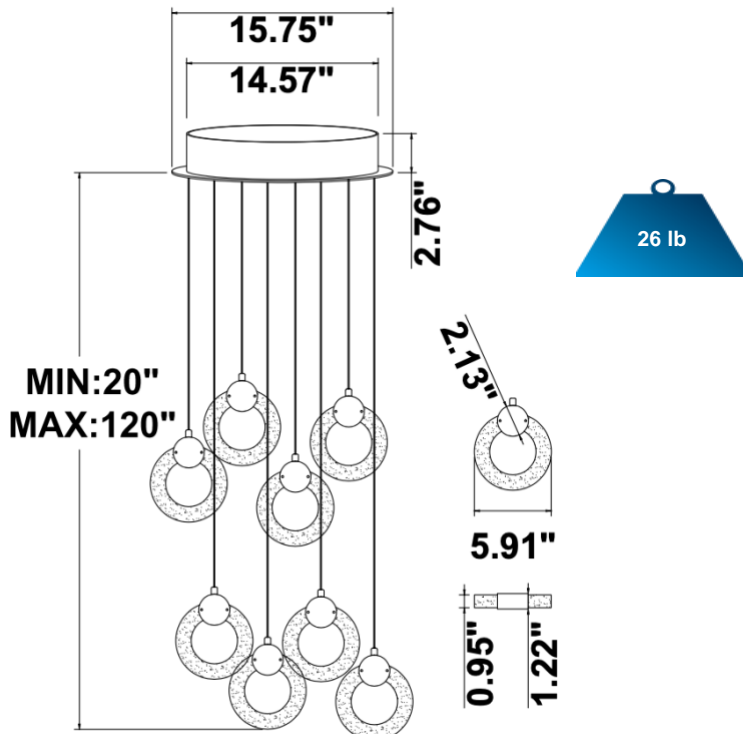

FEATURES

- 5-years limited warranty.
- 360 degree illumination.
- Ships Assembled
- Fixture delivered lumens per watt ratio 45 LPW..
- Customize color temperatures and adjust lumen output, Tunable White available.
- Driver concealed within the canopy or in the remote box.

SPECIFICATIONS

- 90+ CRI.
- UL listed, suitable for Dry Location
- Input: 100-277V, 50/60Hz
- Built in color temperature selectable. Select from 3000K/3500K/4000K.
- 1-10V dimming standard, ELV, TRIAC dimming available.
- Suspended on 10’ adjustable height cables, custom cable lengths available
- Polished gold metal with 6” solid Crystal, each light 1.43 pounds, thick 1.0”.

PARTS PACKED WITH STANDARD FIXTURE

- Plastic Anchors, Screws, Wire Connectors
- CCT Selector Switch

SB-M08A

MODEL INFORMATION:

Example: SB-M08A50WSB

Products Series	Wattage	Options	RGB/CCT Select Only	Canopy Finishes	Aircraft Cable	
*SB-M08A	*50W=50W	*S=1-10V dimming, CRI 90 3000K/3500K/4000K Color Selectable (Standard), 4000K factory color default set.	T=3000K-4000K Tunable White	*B=Black Jack	*Blank=10' foot 120" (Standard)	
		L=ELV / Triac dimming with 3000K/3500K/4000K Color Selectable	R=RGB	S=Platinum Silver	5'=5 foot 60"	
		D=DMX		W=Gloss White	15'=15 foot 180"	
		Z=ZigBee			20'=20 foot 240"	
		DMX for RGB and Tunable White, control by Wall Switch or DMX control system.		Do not select this column if selected "S"	Full Color Name or RAL number for Custom Colors, select from Color Collections	25'=25 foot 300"
		ZigBee for RGB and CCT tunable / dimmable using remote, DMX , App and Google Alexa.				

DIMENSION & WEIGHT:

SB-M08A50W

PHOTOMETRIC: Test report for 1 light only