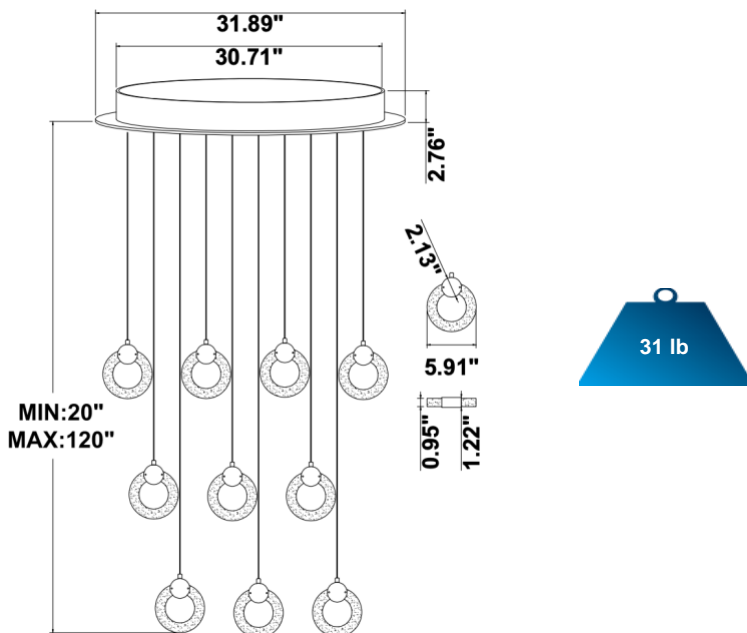

RGB/TUNABLE WHITE SMART CONTROL

[SEE SPEC AND VIDEO](#)

Get Smart

Using Amazon Echo, Echo Dot, or any Alexa-enabled device allows you to turn your luminaire on and off, dim the light and change light color to Red, Green, Blue or White independently by using voice command or Smart phone app, DMX, Handheld remote or wall control.

DIMENSION & WEIGHT:

SB-M10A60W