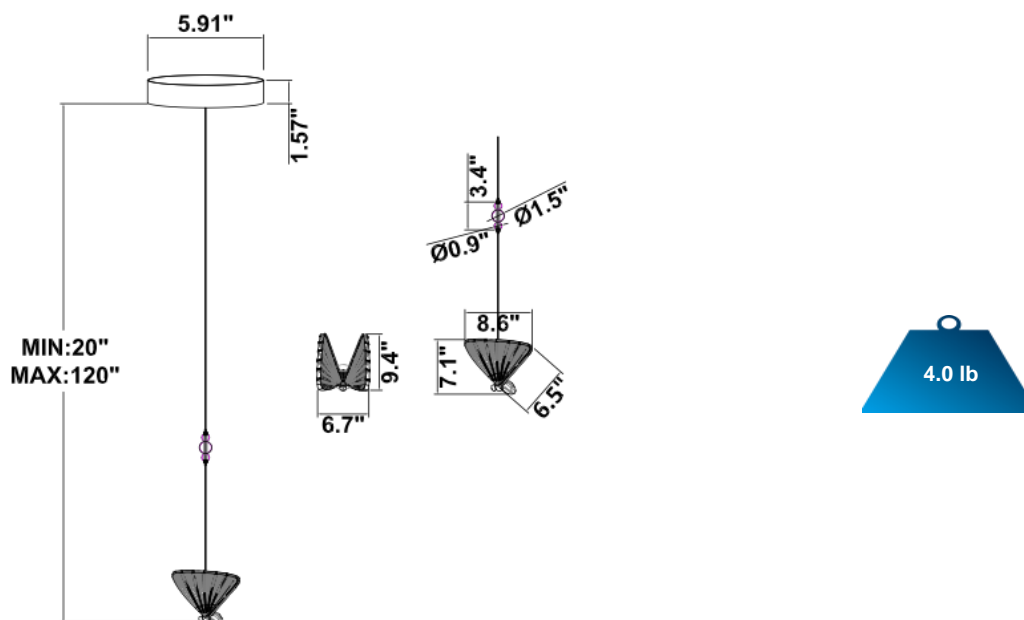

EMERGENCY BATTERY OPTIONS

[SEE SPEC](#)

PICTURE	MODEL NUMBER	DESCRIPTION
	SB-EBP/5W/B	Factory installed Remote Emergency Battery Pack 5W 90 minutes
	SB-EBP/10.7W/B	Factory installed Remote Emergency Battery Pack 10.7W 90 minutes
	SB-EBP/17W/B	Factory installed Remote Emergency Battery Pack 17W 90 minutes

RGB/TUNABLE WHITE SMART CONTROL

[SEE SPEC AND VIDEO](#)

Get Smart

Using Amazon Echo, Echo Dot, or any Alexa-enabled device allows you to turn your luminaire on and off, dim the light and change light color to Red, Green, Blue or White independently by using voice command or Smart phone app, DMX, Handheld remote or wall control.

DIMENSION & WEIGHT: