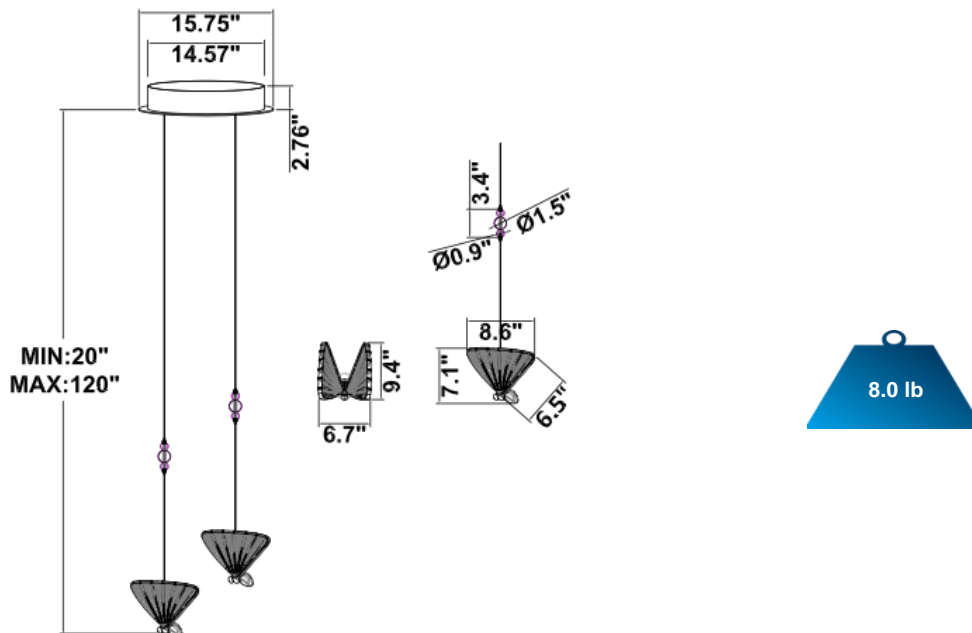

PARTS PACKED WITH STANDARD FIXTURE

- Plastic Anchors, Screws, Wire Connectors
- CCT Selector Switch

MODEL INFORMATION:

Example: SB-N02A16WSA

Products Series	Butterfly body Finishes	Wattage	Options	RGB/CCT Select Only	Canopy Finishes	Aircraft Cable
*SB-N02	*A=Brassy Gold (standard)	*16W=16W	*S=1-10V dimming, CRI 90 3000K/3500K/4000K Color Selectable (Standard), 4000K factory color default set.	T=3000K-4000K Tunable White	*A= Brassy Gold (standard)	*Blank=10' foot 120" (Standard)
	B=Supper Chrome Plus (standard)		L=ELV / Triac dimming with 3000K/3500K/4000K Color Selectable	R=RGB	B=Supper Chrome Plus (standard)	5'=5 foot 60"
			D=DMX			15'=15 foot 180"
			Z=ZigBee	20'=20 foot 240"		
	Full Color Name or RAL number for Custom Colors, select from Color Collections		DMX for RGB and Tunable White, control by Wall Switch or DMX control system.	Do not select this column if selected "S"	Full Color Name or RAL number for Custom Colors, select from Color Collections	25'=25 foot 300"
		ZigBee for RGB and CCT tunable / dimmable using remote, DMX , App and Google Alexa.				

EMERGENCY BATTERY OPTIONS

[SEE SPEC](#)

PICTURE	MODEL NUMBER	DESCRIPTION
	SB-EBP/5W/B	Factory installed Remote Emergency Battery Pack 5W 90 minutes
	SB-EBP/10.7W/B	Factory installed Remote Emergency Battery Pack 10.7W 90 minutes
	SB-EBP/17W/B	Factory installed Remote Emergency Battery Pack 17W 90 minutes

DIMENSION & WEIGHT:

PHOTOMETRIC: For 1 light reference only, 2 lights for a fixture

Flux out: 174.7 lm

Height	Eavg, Emax	Angle: 82.40deg	Diameter
1m	68.59, 153.81x		175.10cm
2m	17.15, 38.451x		350.20cm
3m	7.621, 17.091x		525.30cm
4m	4.287, 9.6111x		700.40cm
5m	2.744, 6.1511x		875.49cm
6m	1.905, 4.2721x		1050.59cm
7m	1.400, 3.1381x		1225.69cm
8m	1.072, 2.4031x		1400.79cm
9m	0.8468, 1.8991x		1575.89cm
10m	0.6859, 1.5381x		1750.99cm

Note: The Curves indicate the illuminated area and the average illumination when the luminaire is at different distance.