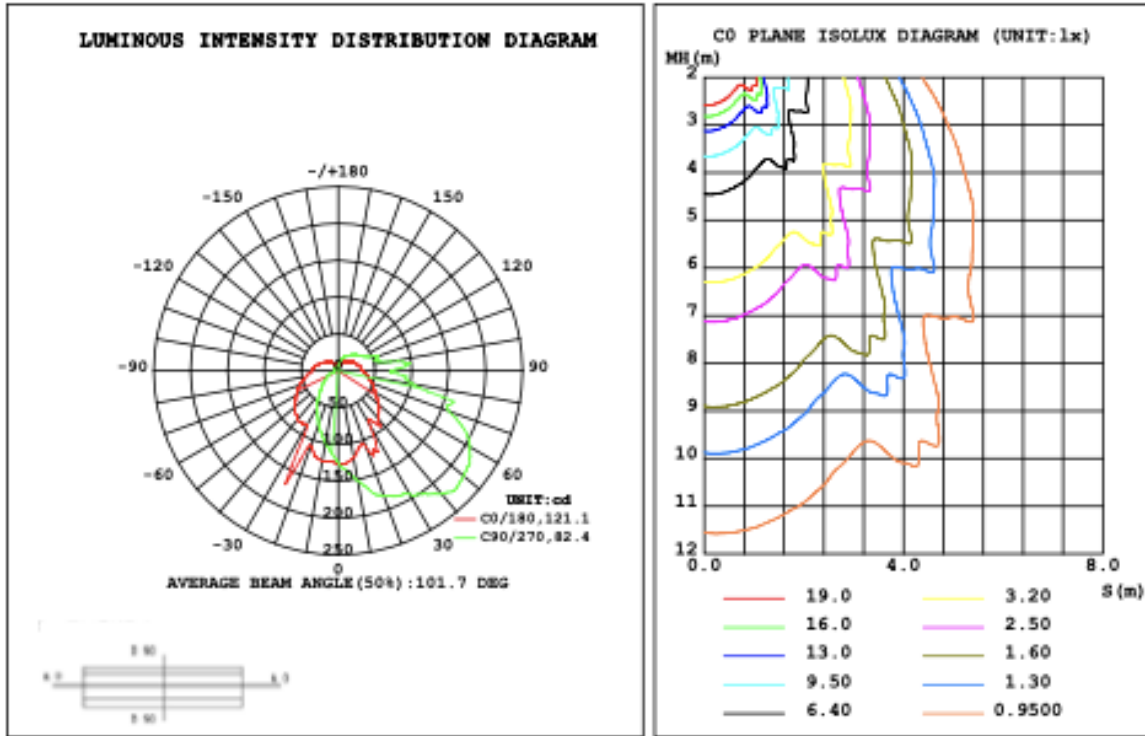

RGB/TUNABLE WHITE SMART CONTROL

[SEE SPEC AND VIDEO](#)

Get Smart

Using Amazon Echo, Echo Dot, or any Alexa-enabled device allows you to turn your luminaire on and off, dim the light and change light color to Red, Green, Blue or White independently by using voice command or Smart phone app, DMX, Handheld remote or wall control.

DIMENSION & WEIGHT:

PHOTOMETRIC: For 1 light reference only, 2 lights for a fixture

Flux out: 174.7 lm

Height	Eavg, Emax	Angle: 82.40deg	Diameter
1m	68.59, 153.81x		175.10cm
2m	17.15, 38.451x		350.20cm
3m	7.621, 17.091x		525.30cm
4m	4.287, 9.6111x		700.40cm
5m	2.744, 6.1511x		875.49cm
6m	1.905, 4.2721x		1050.59cm
7m	1.400, 3.1381x		1225.69cm
8m	1.072, 2.4031x		1400.79cm
9m	0.8468, 1.8991x		1575.89cm
10m	0.6859, 1.5381x		1750.99cm

Note: The Curves indicate the illuminated area and the average illumination when the luminaire is at different distance.