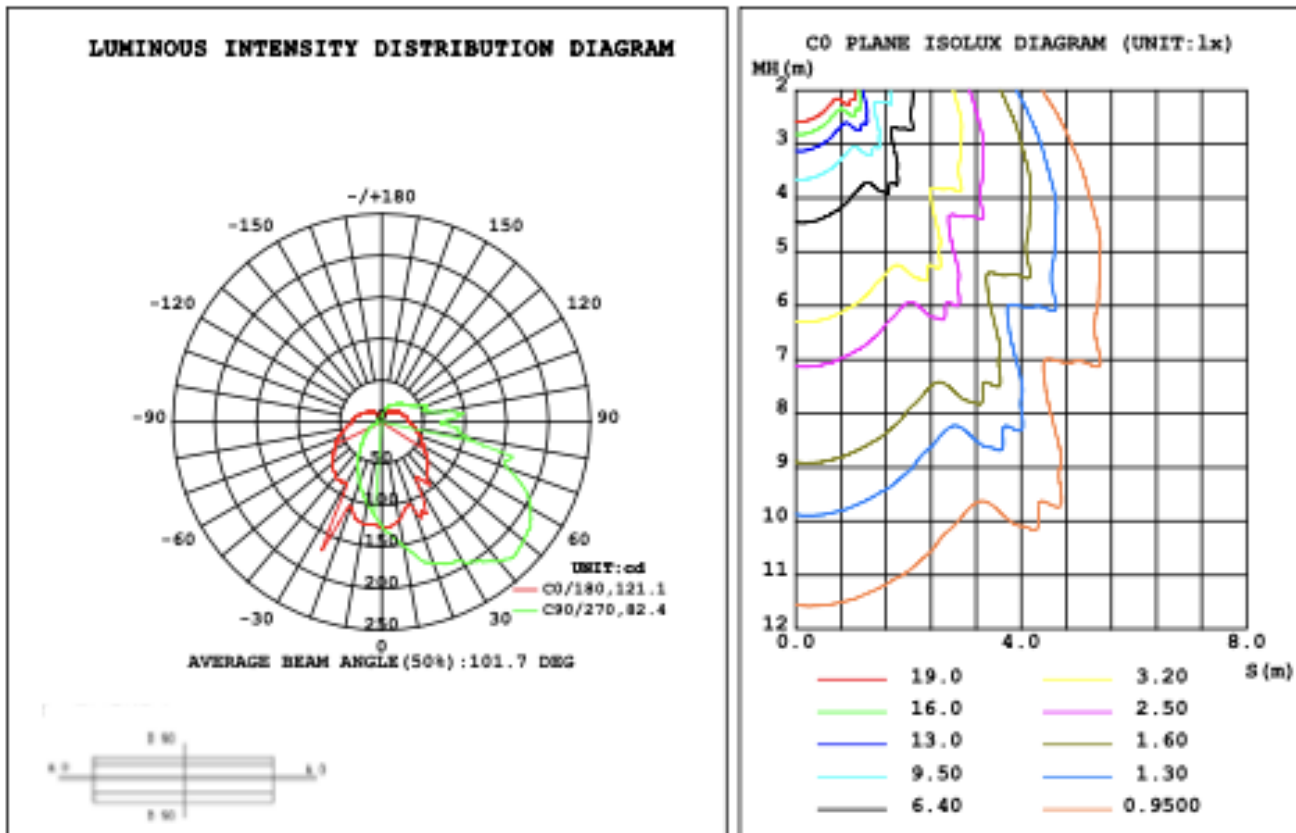

RGB/TUNABLE WHITE SMART CONTROL

[SEE SPEC AND VIDEO](#)

Get Smart

Using Amazon Echo, Echo Dot, or any Alexa-enabled device allows you to turn your luminaire on and off, dim the light and change light color to Red, Green, Blue or White independently by using voice command or Smart phone app, DMX, Handheld remote or wall control.

DIMENSION & WEIGHT:

PHOTOMETRIC: Test report for 1 light

Flux out: 174.7 lm

Height	Eavg, Emax	Angle: 82.40deg	Diameter
1m	68.59, 153.81lx		175.10cm
2m	17.15, 38.45lx		350.20cm
3m	7.621, 17.09lx		525.30cm
4m	4.287, 9.611lx		700.40cm
5m	2.744, 6.151lx		875.49cm
6m	1.905, 4.272lx		1050.59cm
7m	1.400, 3.138lx		1225.69cm
8m	1.072, 2.403lx		1400.79cm
9m	0.8468, 1.899lx		1575.89cm
10m	0.6859, 1.538lx		1750.99cm

Note: The Curves indicate the illuminated area and the average illumination when the luminaire is at different distance.