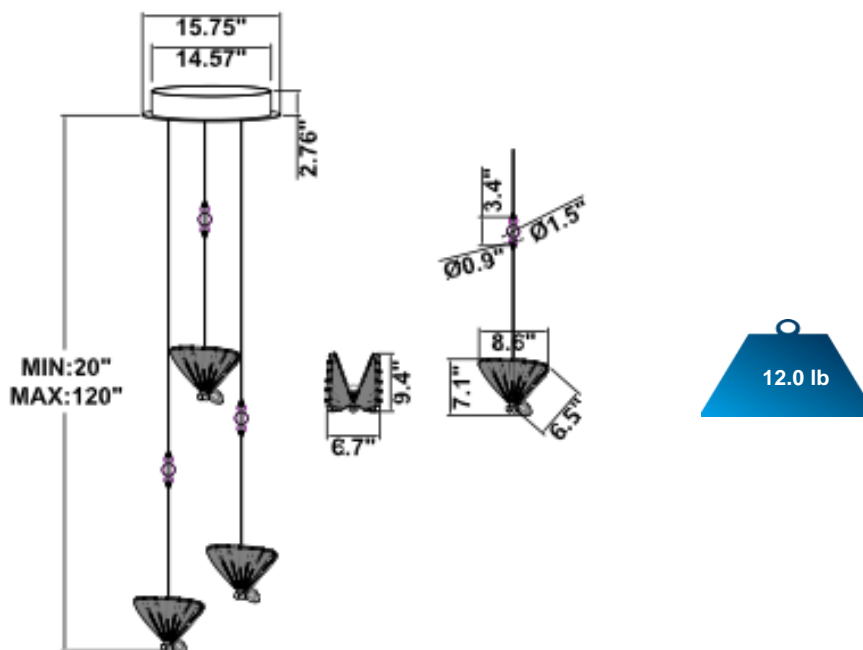

PARTS PACKED WITH STANDARD FIXTURE

- Plastic Anchors, Screws, Wire Connectors
- CCT Selector Switch

MODEL INFORMATION:

Example: SB-N03A25WSA

Products Series	Butterfly body Finishes	Wattage	Options	RGB/CCT Select Only	Canopy Finishes	Aircraft Cable
*SB-N03	*A=Brassy Gold (standard)	*25W=25W	*S=1-10V dimming, CRI 90 3000K/3500K/4000K Color Selectable (Standard), 4000K factory color default set.	T=3000K-4000K Tunable White	*A= Brassy Gold (standard)	*Blank=10' foot 120" (Standard)
	B=Supper Chrome Plus (standard)		L=ELV / Triac dimming with 3000K/3500K/4000K Color Selectable	R=RGB	B=Supper Chrome Plus (standard)	5'=5 foot 60"
			D=DMX			15'=15 foot 180"
			Z=ZigBee			20'=20 foot 240"
Full Color Name or RAL number for Custom Colors, select from Color Collections	DMX for RGB and Tunable White, control by Wall Switch or DMX control system.	Do not select this column if selected "S"	Full Color Name or RAL number for Custom Colors, select from Color Collections		25'=25 foot 300"	
	ZigBee for RGB and CCT tunable / dimmable using remote, DMX , App and Google Alexa.					

OPTIONS

[SEE SPEC](#)

PICTURE	MODEL NUMBER	DESCRIPTION
	SB-EBP/5W/B	Factory installed Remote Emergency Battery Pack 5W 90 minutes
	SB-EBP/10.7W/B	Factory installed Remote Emergency Battery Pack 10.7W 90 minutes
	SB-EBP/17W/B	Factory installed Remote Emergency Battery Pack 17W 90 minutes

DIMENSION & WEIGHT:

PHOTOMETRIC: Test report for 1 light

Flux out: 174.7 lm

Height	Eavg, Emax	Angle: 82.40deg	Diameter
1m	68.59, 153.81lx		175.10cm
2m	17.15, 38.45lx		350.20cm
3m	7.621, 17.09lx		525.30cm
4m	4.287, 9.611lx		700.40cm
5m	2.744, 6.151lx		875.49cm
6m	1.905, 4.272lx		1050.59cm
7m	1.400, 3.138lx		1225.69cm
8m	1.072, 2.403lx		1400.79cm
9m	0.8468, 1.899lx		1575.89cm
10m	0.6859, 1.538lx		1750.99cm

Note: The Curves indicate the illuminated area and the average illumination when the luminaire is at different distance.