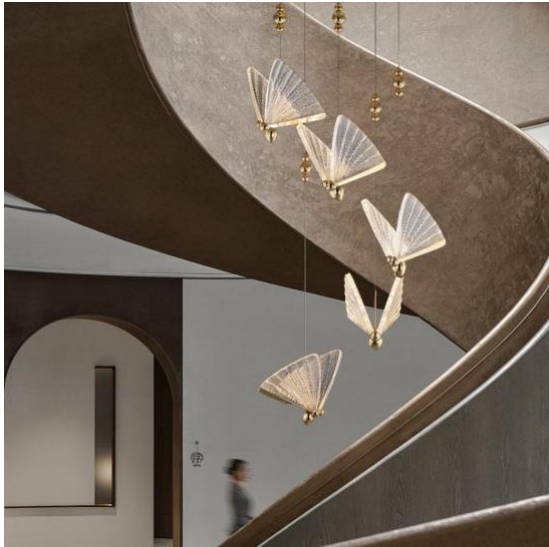

Val Gardena SB-N05A/B40WS

PRODUCT DESCRIPTION

The **Val Gardena** remarkable butterflies are cast from acrylic with internally suspended air bubbles. Edge lit from the polished silver or gold arms. 1 to 12 butterflies are standard but can be customized. Each butterfly measures 8.6" x 6.5" and weighs 2.0 lbs. Custom configurations, color finishes and suspension cable lengths are available. 3000K/3500K/4000K color selectable by switch or CCT tunable/dimmable. Ships assembled.

FEATURES

- 5-years limited warranty.
- 360 Degree illumination.
- Ships Assembled.
- Fixture delivered lumens per watt ratio 80 LPW.
- Customize color temperatures and adjust lumen output, RGB, Tunable White available.
- Driver concealed within the canopy or in the remote box.
- Gold and Chrome color finish as standard, custom color is available.

SPECIFICATIONS

- 90+ CRI.
- Input: 100-277V, 50/60Hz
- UL listed, suitable for dry Location
- Built in color temperature selectable. Select from 3000K/3500K/4000K.
- 1-10V dimming standard, ELV, TRIAC dimming available.
- Suspended on 10' adjustable height cables, custom cable lengths available
- Each Val Gardena size 8.6" x 6.5", 2.0 lbs.

PARTS PACKED WITH STANDARD FIXTURE

- Plastic Anchors, Screws, Wire Connectors
- CCT Selector Switch