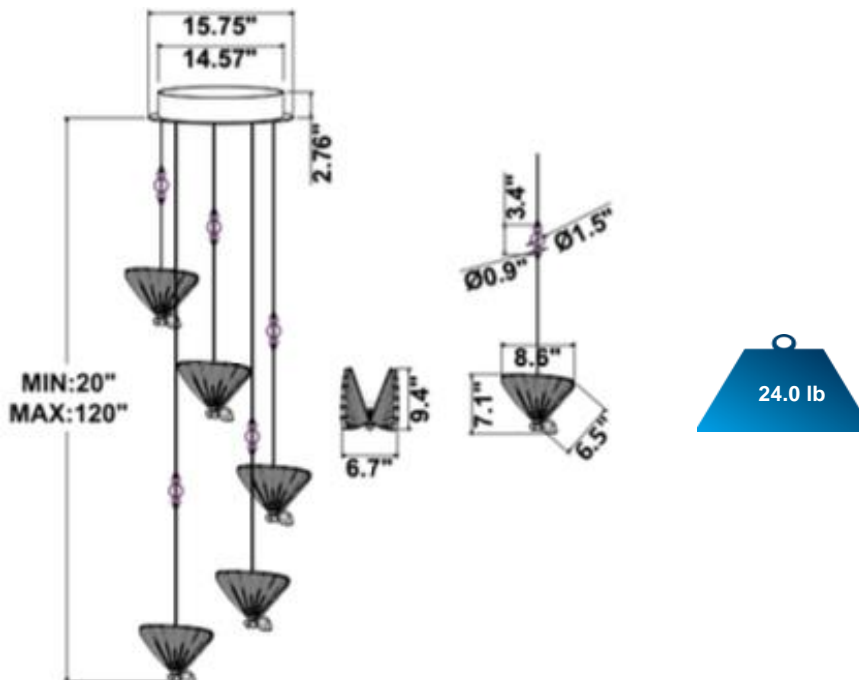

PARTS PACKED WITH STANDARD FIXTURE

- Plastic Anchors, Screws, Wire Connectors
- CCT Selector Switch

MODEL INFORMATION:

Example: SB-N05A40WSA

Products Series	Butterfly body Finishes	Wattage	Options	RGB/CCT Select Only	Canopy Finishes	Aircraft Cable
*SB-N05	*A=Brassy Gold (standard)	*40W=40W	*S=1-10V dimming, CRI 90 3000K/3500K/4000K Color Selectable (Standard), 4000K factory color default set.	T=3000K-4000K Tunable White	*A= Brassy Gold (standard)	*Blank=10' foot 120" (Standard)
	B=Supper Chrome Plus (standard)		L=ELV / Triac dimming with 3000K/3500K/4000K Color Selectable	R=RGB	B=Supper Chrome Plus (standard)	5'=5 foot 60"
			D=DMX			15'=15 foot 180"
			Z=ZigBee	20'=20 foot 240"		
	Full Color Name or RAL number for Custom Colors, select from Color Collections		DMX for RGB and Tunable White, control by Wall Switch or DMX control system.	Do not select this column if selected "S"	Full Color Name or RAL number for Custom Colors, select from Color Collections	25'=25 foot 300"
		ZigBee for RGB and CCT tunable / dimmable using remote, DMX , App and Google Alexa.				

EMERGENCY BATTERY OPTIONS

[SEE SPEC](#)

PICTURE	MODEL NUMBER	DESCRIPTION
	SB-EBP/5W/B	Factory installed Remote Emergency Battery Pack 5W 90 minutes
	SB-EBP/10.7W/B	Factory installed Remote Emergency Battery Pack 10.7W 90 minutes
	SB-EBP/17W/B	Factory installed Remote Emergency Battery Pack 17W 90 minutes

DIMENSION & WEIGHT:

PHOTOMETRIC: Test report for 1 light

Flux out: 174.7 lm

Height	Eavg, Emax	Angle: 82.40deg	Diameter
1m	68.59, 153.81lx		175.10cm
2m	17.15, 38.45lx		350.20cm
3m	7.621, 17.09lx		525.30cm
4m	4.287, 9.611lx		700.40cm
5m	2.744, 6.151lx		875.49cm
6m	1.905, 4.272lx		1050.59cm
7m	1.400, 3.138lx		1225.69cm
8m	1.072, 2.403lx		1400.79cm
9m	0.8468, 1.899lx		1575.89cm
10m	0.6859, 1.538lx		1750.99cm

Note: The Curves indicate the illuminated area and the average illumination when the luminaire is at different distance.