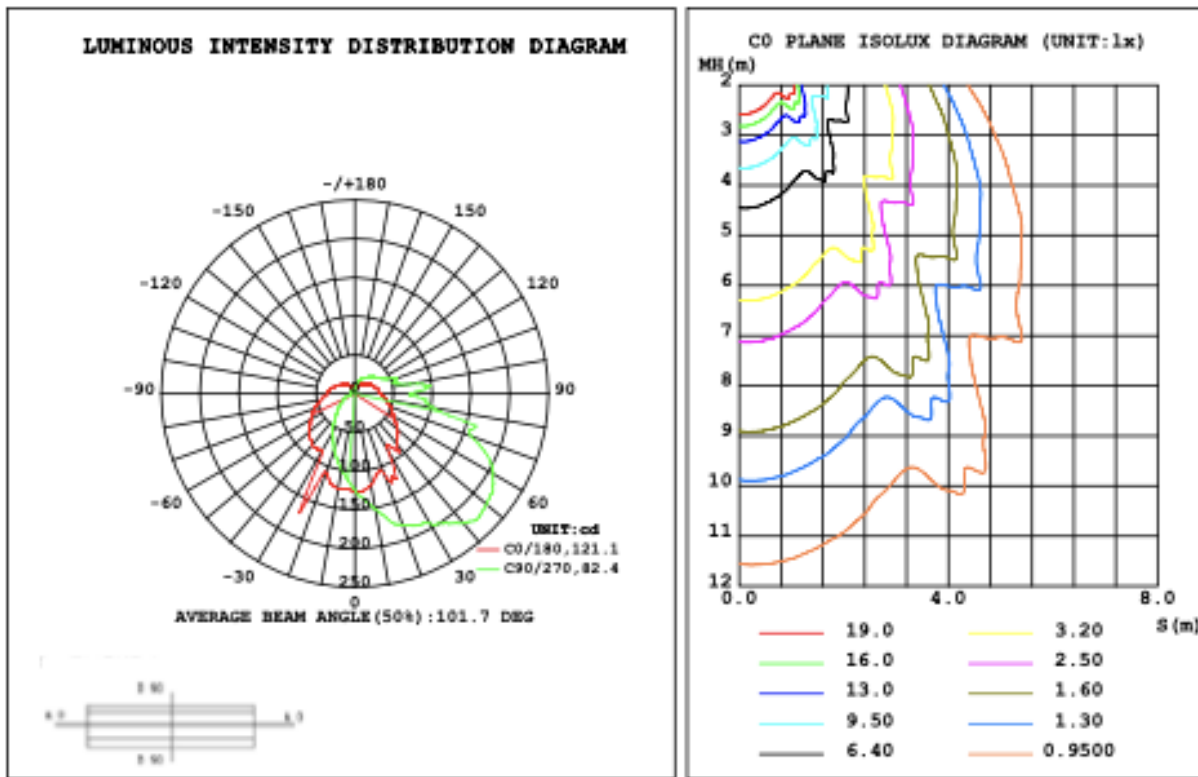

RGB/TUNABLE WHITE SMART CONTROL

[SEE SPEC AND VIDEO](#)

Get Smart

Using Amazon Echo, Echo Dot, or any Alexa-enabled device allows you to turn your luminaire on and off, dim the light and change light color to Red, Green, Blue or White independently by using voice command or Smart phone app, DMX, Handheld remote or wall control.

DIMENSION & WEIGHT:

PHOTOMETRIC: Test report for 1 light

Flux out: 174.7 lm

Height	Eavg, Emax	Angle: 82.40deg	Diameter
1m	68.59, 153.81lx		175.10cm
2m	17.15, 38.45lx		350.20cm
3m	7.621, 17.09lx		525.30cm
4m	4.287, 9.611lx		700.40cm
5m	2.744, 6.151lx		875.49cm
6m	1.905, 4.272lx		1050.59cm
7m	1.400, 3.138lx		1225.69cm
8m	1.072, 2.403lx		1400.79cm
9m	0.8468, 1.899lx		1575.89cm
10m	0.6859, 1.538lx		1750.99cm

Note: The Curves indicate the illuminated area and the average illumination when the luminaire is at different distance.