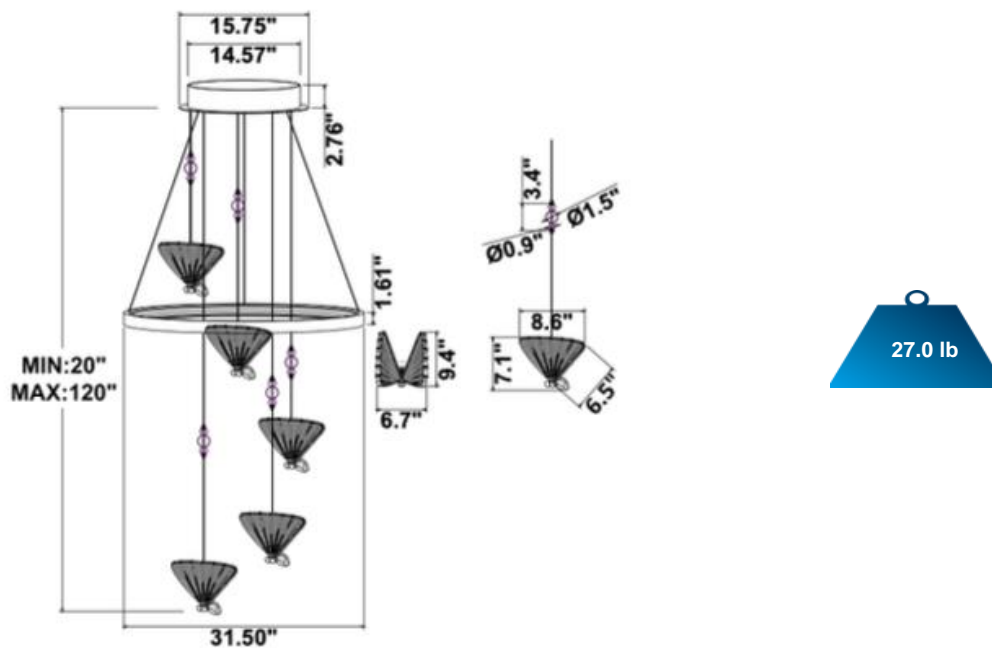

PARTS PACKED WITH STANDARD FIXTURE

- Plastic Anchors, Screws, Wire Connectors
- CCT Selector Switch

MODEL INFORMATION:

Example: SB-N05B40WSA

Products Series	Butterfly body Finishes	Wattage	Options	RGB/CCT Select Only	Canopy Finishes	Aircraft Cable
*SB-N05	*B=Brassy Gold (standard)	*40W=40W	*S=1-10V dimming, CRI 90 3000K/3500K/4000K Color Selectable (Standard), 4000K factory color default set.	T=3000K-4000K Tunable White	*A= Brassy Gold (standard)	*Blank=10' foot 120" (Standard)
	D=Supper Chrome Plus (standard)		L=ELV / Triac dimming with 3000K/3500K/4000K Color Selectable	R=RGB	B=Supper Chrome Plus (standard)	5'=5 foot 60"
			D=DMX			15'=15 foot 180"
			Z=ZigBee			20'=20 foot 240"
						25'=25 foot 300"
	Full Color Name or RAL number for Custom Colors, select from Color Collections		DMX for RGB and Tunable White, control by Wall Switch or DMX control system.	Do not select this column if selected "S"	Full Color Name or RAL number for Custom Colors, select from Color Collections	
		ZigBee for RGB and CCT tunable / dimmable using remote, DMX , App and Google Alexa.				

EMERGENCY BATTERY OPTIONS

[SEE SPEC](#)

PICTURE	MODEL NUMBER	DESCRIPTION
	SB-EBP/5W/B	Factory installed Remote Emergency Battery Pack 5W 90 minutes
	SB-EBP/10.7W/B	Factory installed Remote Emergency Battery Pack 10.7W 90 minutes
	SB-EBP/17W/B	Factory installed Remote Emergency Battery Pack 17W 90 minutes

DIMENSION & WEIGHT:

PHOTOMETRIC: Test report for 1 light

Flux out: 174.7 lm

Height	Eavg, Emax	Angle: 82.40deg	Diameter
1m	68.59, 153.81x		175.10cm
2m	17.15, 38.451x		350.20cm
3m	7.621, 17.091x		525.30cm
4m	4.287, 9.6111x		700.40cm
5m	2.744, 6.1511x		875.49cm
6m	1.905, 4.2721x		1050.59cm
7m	1.400, 3.1381x		1225.69cm
8m	1.072, 2.4031x		1400.79cm
9m	0.8468, 1.8991x		1575.89cm
10m	0.6859, 1.5381x		1750.99cm

Note: The Curves indicate the illuminated area and the average illumination when the luminaire is at different distance.