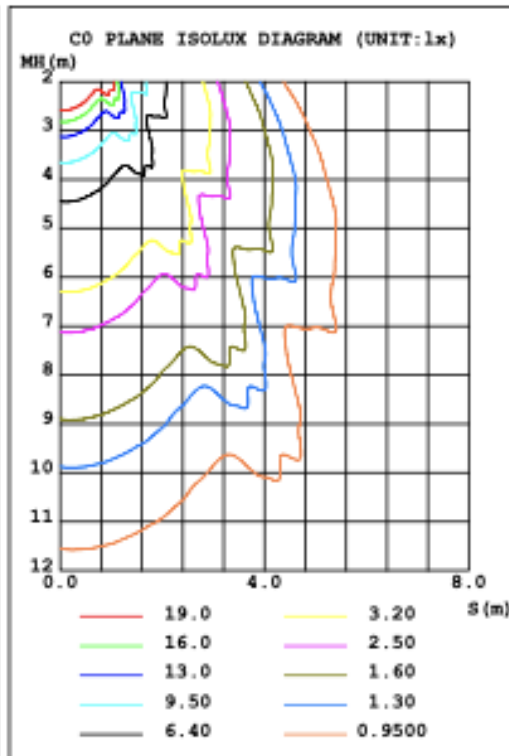

RGB/TUNABLE WHITE SMART CONTROL

[SEE SPEC AND VIDEO](#)

Get Smart

Using Amazon Echo, Echo Dot, or any Alexa-enabled device allows you to turn your luminaire on and off, dim the light and change light color to Red, Green, Blue or White independently by using voice command or Smart phone app, DMX, Handheld remote or wall control.

DIMENSION & WEIGHT:

PHOTOMETRIC: Test report for 1 light

Flux out: 174.7 lm

Height	Eavg, Emax	Angle: 82.40deg	Diameter
1m	68.59, 153.81x		175.10cm
2m	17.15, 38.451x		350.20cm
3m	7.621, 17.091x		525.30cm
4m	4.287, 9.6111x		700.40cm
5m	2.744, 6.1511x		875.49cm
6m	1.905, 4.2721x		1050.59cm
7m	1.400, 3.1381x		1225.69cm
8m	1.072, 2.4031x		1400.79cm
9m	0.8468, 1.8991x		1575.89cm
10m	0.6859, 1.5381x		1750.99cm

Note: The Curves indicate the illuminated area and the average illumination when the luminaire is at different distance.