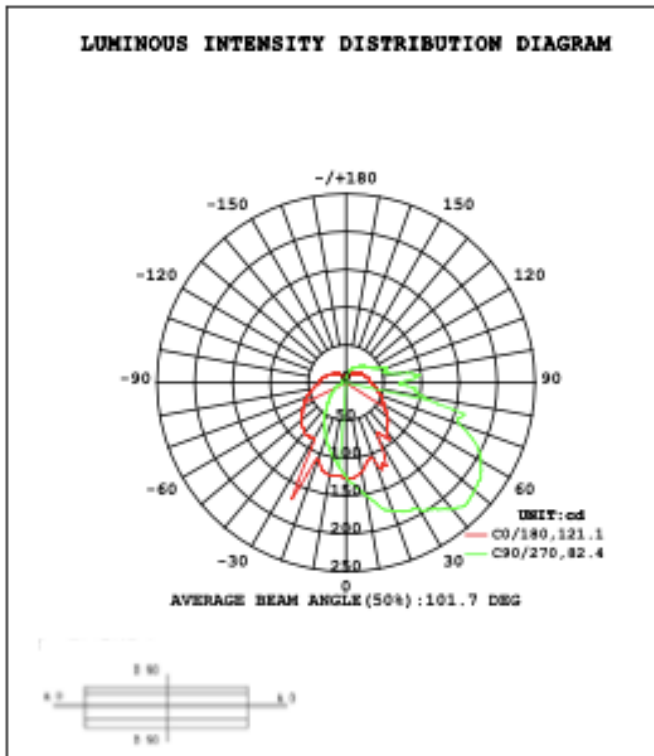

RGB/TUNABLE WHITE SMART CONTROL

[SEE SPEC AND VIDEO](#)

Get Smart

Using Amazon Echo, Echo Dot, or any Alexa-enabled device allows you to turn your luminaire on and off, dim the light and change light color to Red, Green, Blue or White independently by using voice command or Smart phone app, DMX, Handheld remote or wall control.

DIMENSION & WEIGHT:

PHOTOMETRIC: Test report for 1 light

Flux out: 174.7 lm

Height	Eavg, Emax	Angle: 82.40deg	Diameter
1m	68.59, 153.81x		175.10cm
2m	17.15, 38.451x		350.20cm
3m	7.621, 17.091x		525.30cm
4m	4.287, 9.6111x		700.40cm
5m	2.744, 6.1511x		875.49cm
6m	1.905, 4.2721x		1050.59cm
7m	1.400, 3.1381x		1225.69cm
8m	1.072, 2.4031x		1400.79cm
9m	0.8468, 1.8991x		1575.89cm
10m	0.6859, 1.5381x		1750.99cm

Note: The Curves indicate the illuminated area and the average illumination when the luminaire is at different distance.