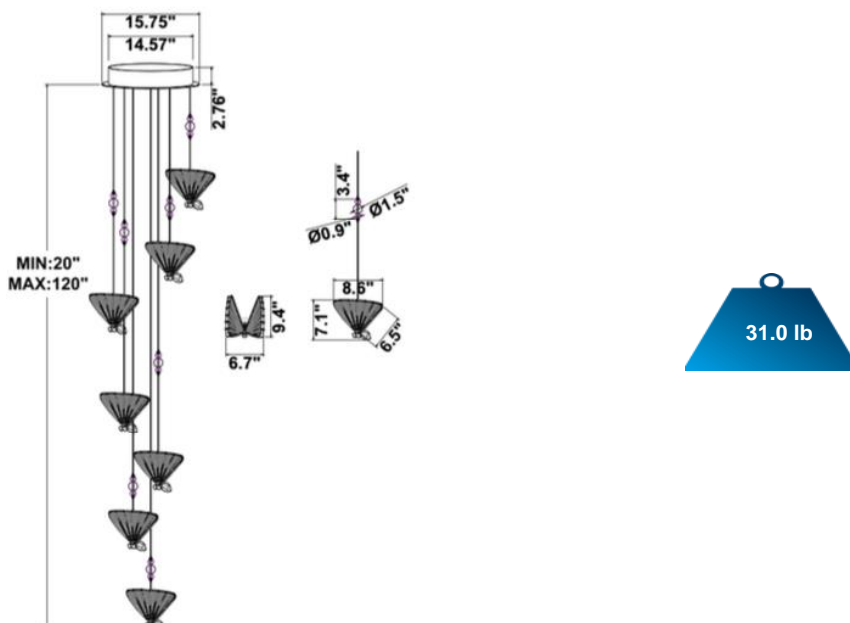

Val Gardena SB-N07A/C60WS

PRODUCT DESCRIPTION

The **Val Gardena** remarkable butterflies are cast from acrylic with internally suspended air bubbles. Edge lit from the polished silver or gold arms. 1 to 12 butterflies are standard but can be customized. Each butterfly measures 8.6" x 6.5" and weighs 2.0 lbs. Custom configurations, color finishes and suspension cable lengths are available. 3000K/3500K/4000K color selectable by switch or CCT tunable/dimmable. Ships assembled.

EMERGENCY BATTERY OPTIONS

[SEE SPEC](#)

PICTURE	MODEL NUMBER	DESCRIPTION
	SB-EBP/5W/B	Factory installed Remote Emergency Battery Pack 5W 90 minutes
	SB-EBP/10.7W/B	Factory installed Remote Emergency Battery Pack 10.7W 90 minutes
	SB-EBP/17W/B	Factory installed Remote Emergency Battery Pack 17W 90 minutes

DIMENSION & WEIGHT:

PHOTOMETRIC: Test report for 1 light

Flux out: 174.7 lm

Height	Eavg, Emax	Angle: 82.40deg	Diameter
1m	68.59, 153.81lx		175.10cm
2m	17.15, 38.45lx		350.20cm
3m	7.621, 17.09lx		525.30cm
4m	4.287, 9.611lx		700.40cm
5m	2.744, 6.151lx		875.49cm
6m	1.905, 4.272lx		1050.59cm
7m	1.400, 3.138lx		1225.69cm
8m	1.072, 2.403lx		1400.79cm
9m	0.8468, 1.899lx		1575.89cm
10m	0.6859, 1.538lx		1750.99cm

Note: The Curves indicate the illuminated area and the average illumination when the luminaire is at different distance.