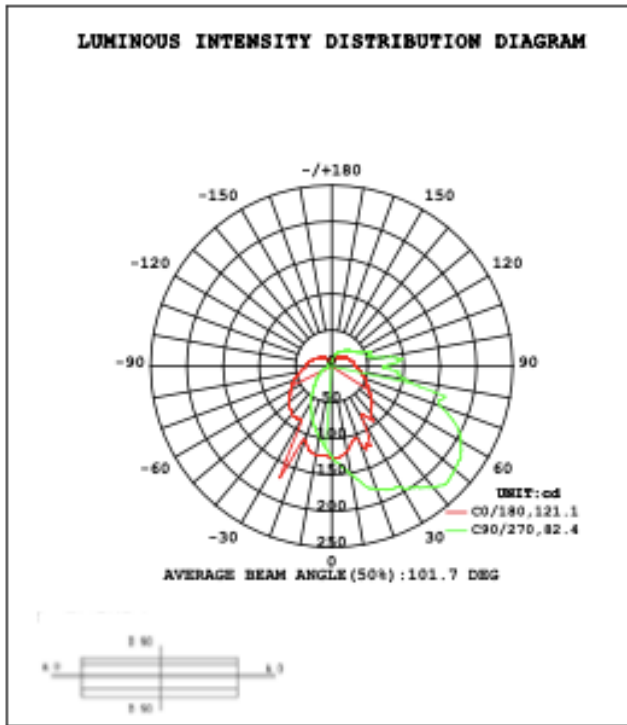

RGB/TUNABLE WHITE SMART CONTROL

[SEE SPEC AND VIDEO](#)

Get Smart

Using Amazon Echo, Echo Dot, or any Alexa-enabled device allows you to turn your luminaire on and off, dim the light and change light color to Red, Green, Blue or White independently by using voice command or Smart phone app, DMX, Handheld remote or wall control.

DIMENSION & WEIGHT:

PHOTOMETRIC: Test report for 1 light

Flux out: 174.7 lm

Height	Eavg, Emax	Angle: 82.40deg	Diameter
1m	68.59, 153.81lx		175.10cm
2m	17.15, 38.45lx		350.20cm
3m	7.621, 17.09lx		525.30cm
4m	4.287, 9.611lx		700.40cm
5m	2.744, 6.151lx		875.49cm
6m	1.905, 4.272lx		1050.59cm
7m	1.400, 3.138lx		1225.69cm
8m	1.072, 2.403lx		1400.79cm
9m	0.8468, 1.899lx		1575.89cm
10m	0.6859, 1.538lx		1750.99cm

Note: The Curves indicate the illuminated area and the average illumination when the luminaire is at different distance.