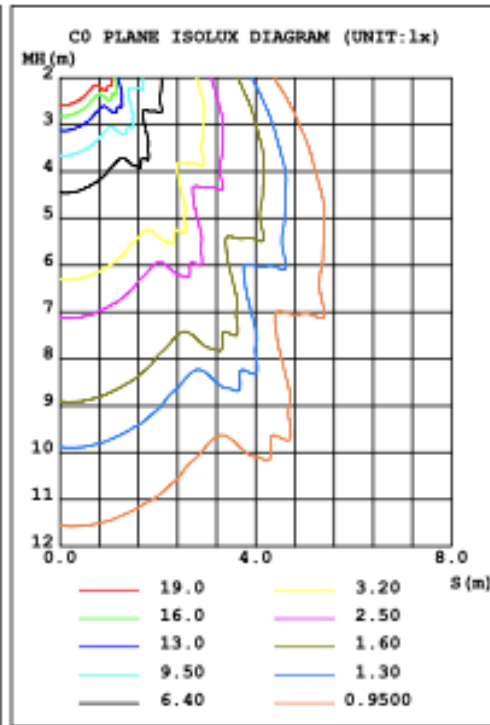

RGB/TUNABLE WHITE SMART CONTROL

[SEE SPEC AND VIDEO](#)

Get Smart

Using Amazon Echo, Echo Dot, or any Alexa-enabled device allows you to turn your luminaire on and off, dim the light and change light color to Red, Green, Blue or White independently by using voice command or Smart phone app, DMX, Handheld remote or wall control.

DIMENSION & WEIGHT:

PHOTOMETRIC: Test report for 1 light

Flux out: 174.7 lm

Height	Eavg, Emax	Angle: 82.40deg	Diameter
1m	68.59, 153.81lx		175.10cm
2m	17.15, 38.45lx		350.20cm
3m	7.621, 17.09lx		525.30cm
4m	4.287, 9.611lx		700.40cm
5m	2.744, 6.151lx		875.49cm
6m	1.905, 4.272lx		1050.59cm
7m	1.400, 3.138lx		1225.69cm
8m	1.072, 2.403lx		1400.79cm
9m	0.8468, 1.899lx		1575.89cm
10m	0.6859, 1.538lx		1750.99cm

Note: The Curves indicate the illuminated area and the average illumination when the luminaire is at different distance.