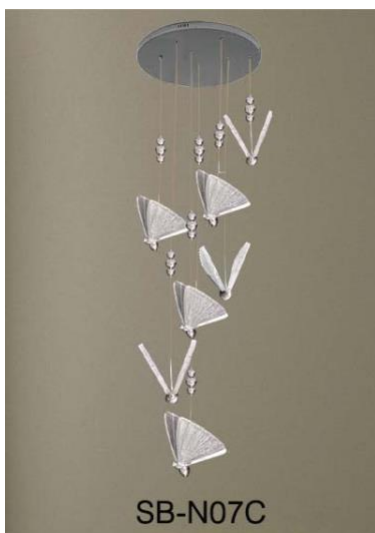

Val Gardena SB-N07A/C60WS

PRODUCT DESCRIPTION

The **Val Gardena** remarkable butterflies are cast from acrylic with internally suspended air bubbles. Edge lit from the polished silver or gold arms. 1 to 12 butterflies are standard but can be customized. Each butterfly measures 8.6" x 6.5" and weighs 2.0 lbs. Custom configurations, color finishes and suspension cable lengths are available. 3000K/3500K/4000K color selectable by switch or CCT tunable/dimmable. Ships assembled.

FEATURES

- 5-years limited warranty.
- 360 Degree illumination.
- Ships Assembled.
- Fixture delivered lumens per watt ratio 80 LPW.
- Customize color temperatures and adjust lumen output, RGB, Tunable White available.
- Driver concealed within the canopy or in the remote box.
- Gold and Chrome color finish as standard, custom color is available.

PARTS PACKED WITH STANDARD FIXTURE

- Plastic Anchors, Screws, Wire Connectors
- CCT Selector Switch

MODEL INFORMATION:

Example: SB-N07A60WSA

Products Series	Butterfly body Finishes	Wattage	Options	RGB/CCT Select Only	Canopy Finishes	Aircraft Cable
*SB-N07	*A=Brassy Gold (standard)	*60W=60W	*S=1-10V dimming, CRI 90 3000K/3500K/4000K Color Selectable (Standard), 4000K factory color default set.	T=3000K-4000K Tunable White	*A= Brassy Gold (standard)	*Blank=10' foot 120" (Standard)
	C=Supper Chrome Plus (standard)		L=ELV / Triac dimming with 3000K/3500K/4000K Color Selectable	R=RGB	B=Supper Chrome Plus (standard)	5'=5 foot 60"
	Full Color Name or RAL number for Custom Colors, select from Color Collections		D=DMX			15'=15 foot 180"
				Z=ZigBee	20'=20 foot 240"	
			DMX for RGB and Tunable White, control by Wall Switch or DMX control system.	Do not select this column if selected "S"	Full Color Name or RAL number for Custom Colors, select from Color Collections	25'=25 foot 300"
			ZigBee for RGB and CCT tunable / dimmable using remote, DMX , App and Google Alexa.			