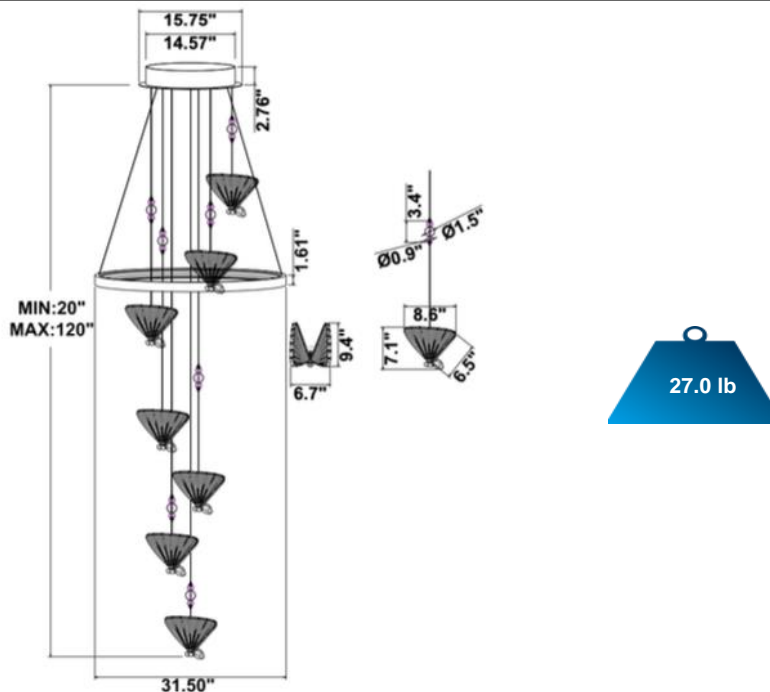

**EMERGENCY BATTERY OPTIONS**

[SEE SPEC](#)

PICTURE	MODEL NUMBER	DESCRIPTION
	SB-EBP/5W/B	Factory installed Remote Emergency Battery Pack 5W 90 minutes
	SB-EBP/10.7W/B	Factory installed Remote Emergency Battery Pack 10.7W 90 minutes
	SB-EBP/17W/B	Factory installed Remote Emergency Battery Pack 17W 90 minutes

**DIMENSION & WEIGHT:**

**PHOTOMETRIC: Test report is for 1 light**