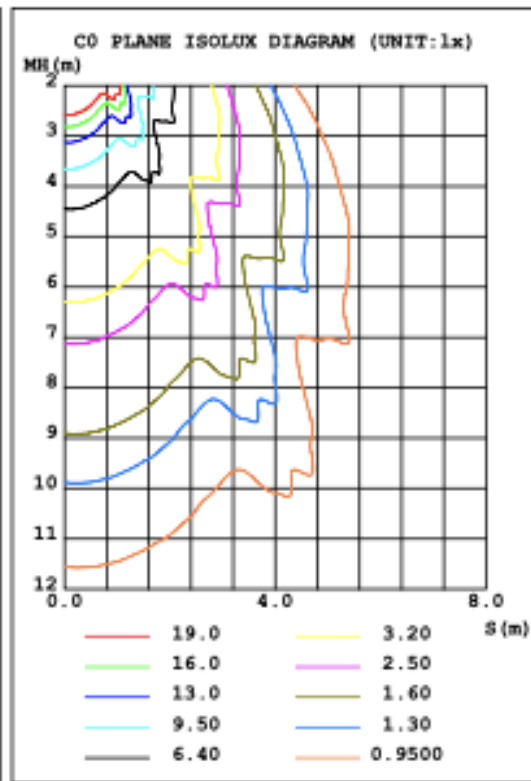

RGB/TUNABLE WHITE SMART CONTROL

[SEE SPEC AND VIDEO](#)

Get Smart

Using Amazon Echo, Echo Dot, or any Alexa-enabled device allows you to turn your luminaire on and off, dim the light and change light color to Red, Green, Blue or White independently by using voice command or Smart phone app, DMX, Handheld remote or wall control.

DIMENSION & WEIGHT:

PHOTOMETRIC: Test report for 1 light

Flux out: 174.7 lm

Height	Eavg, Emax	Angle: 82.40deg	Diameter
1m	68.59, 153.81lx		175.10cm
2m	17.15, 38.45lx		350.20cm
3m	7.621, 17.09lx		525.30cm
4m	4.287, 9.61lx		700.40cm
5m	2.744, 6.15lx		875.49cm
6m	1.905, 4.27lx		1050.59cm
7m	1.400, 3.13lx		1225.69cm
8m	1.072, 2.40lx		1400.79cm
9m	0.8468, 1.89lx		1575.89cm
10m	0.6859, 1.53lx		1750.99cm

Note: The Curves indicate the illuminated area and the average illumination when the luminaire is at different distance.