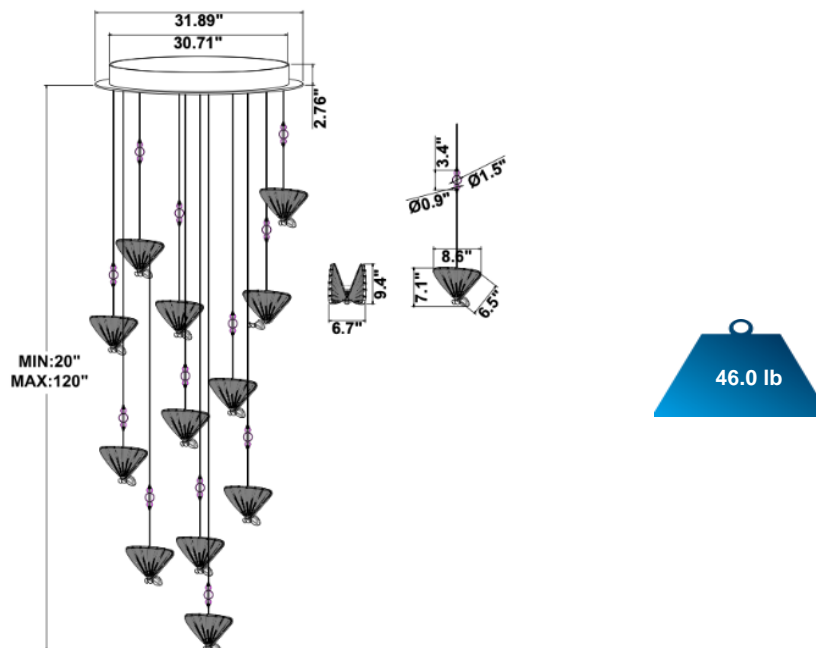

EMERGENCY BATTERY OPTIONS

[SEE SPEC](#)

PICTURE	MODEL NUMBER	DESCRIPTION
	SB-EBP/5W/B	Factory installed Remote Emergency Battery Pack 5W 90 minutes
	SB-EBP/10.7W/B	Factory installed Remote Emergency Battery Pack 10.7W 90 minutes
	SB-EBP/17W/B	Factory installed Remote Emergency Battery Pack 17W 90 minutes

DIMENSION & WEIGHT:

PHOTOMETRIC: Test report for 1 light

Flux out: 174.7 lm

Height	Eavg, Emax	Angle: 82.40deg	Diameter
1m	68.59, 153.81lx		175.10cm
2m	17.15, 38.45lx		350.20cm
3m	7.621, 17.09lx		525.30cm
4m	4.287, 9.61lx		700.40cm
5m	2.744, 6.15lx		875.49cm
6m	1.905, 4.27lx		1050.59cm
7m	1.400, 3.13lx		1225.69cm
8m	1.072, 2.40lx		1400.79cm
9m	0.8468, 1.89lx		1575.89cm
10m	0.6859, 1.53lx		1750.99cm

Note: The Curves indicate the illuminated area and the average illumination when the luminaire is at different distance.