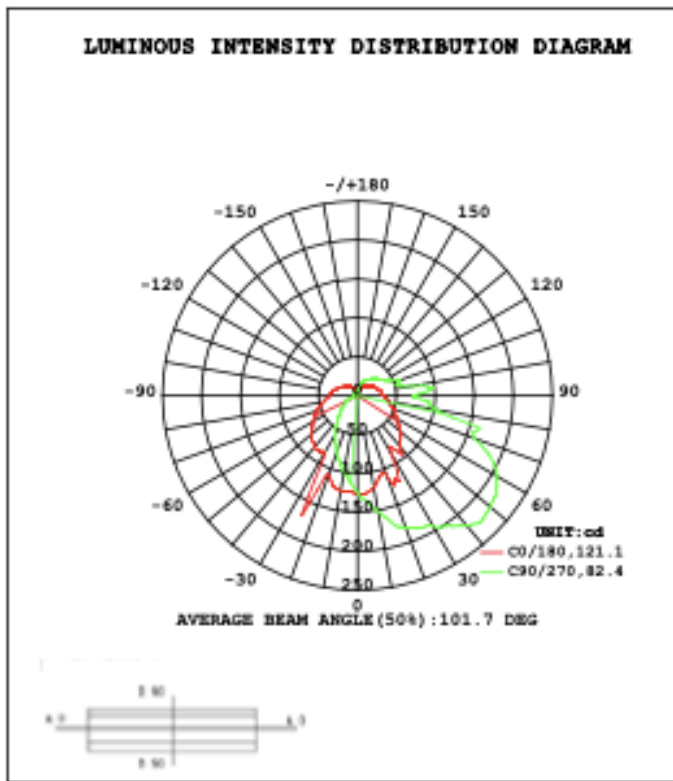

RGB/TUNABLE WHITE SMART CONTROL

[SEE SPEC AND VIDEO](#)

Get Smart

Using Amazon Echo, Echo Dot, or any Alexa-enabled device allows you to turn your luminaire on and off, dim the light and change light color to Red, Green, Blue or White independently by using voice command or Smart phone app, DMX, Handheld remote or wall control.

DIMENSION & WEIGHT:

PHOTOMETRIC: Test report for 1 light

Flux out: 174.7 lm

Height	Eavg, Emax	Angle: 82.40deg	Diameter
1m	68.59, 153.81lx		175.10cm
2m	17.15, 38.45lx		350.20cm
3m	7.621, 17.09lx		525.30cm
4m	4.287, 9.61lx		700.40cm
5m	2.744, 6.15lx		875.49cm
6m	1.905, 4.27lx		1050.59cm
7m	1.400, 3.13lx		1225.69cm
8m	1.072, 2.40lx		1400.79cm
9m	0.8468, 1.89lx		1575.89cm
10m	0.6859, 1.53lx		1750.99cm

Note: The Curves indicate the illuminated area and the average illumination when the luminaire is at different distance.