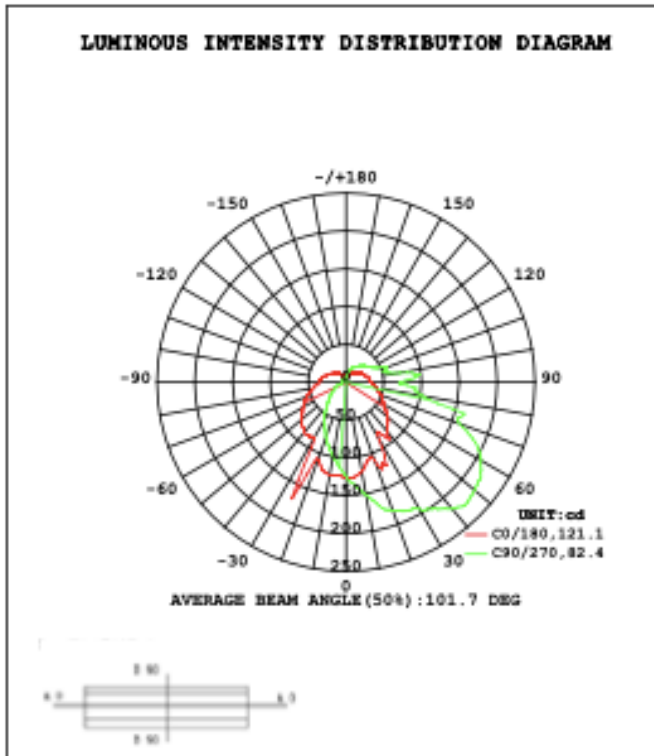

**RGB/TUNABLE WHITE SMART CONTROL**

[SEE SPEC AND VIDEO](#)

**DIMENSION & WEIGHT:**

**PHOTOMETRIC: Test report for 1 light**

Flux out: 174.7 lm

Height	Eavg, Emax	Angle: 82.40deg	Diameter
1m	68.59, 153.81x		175.10cm
2m	17.15, 38.451x		350.20cm
3m	7.621, 17.091x		525.30cm
4m	4.287, 9.6111x		700.40cm
5m	2.744, 6.1511x		875.49cm
6m	1.905, 4.2721x		1050.59cm
7m	1.400, 3.1381x		1225.69cm
8m	1.072, 2.4031x		1400.79cm
9m	0.8468, 1.8991x		1575.89cm
10m	0.6859, 1.5381x		1750.99cm

Note: The Curves indicate the illuminated area and the average illumination when the luminaire is at different distance.