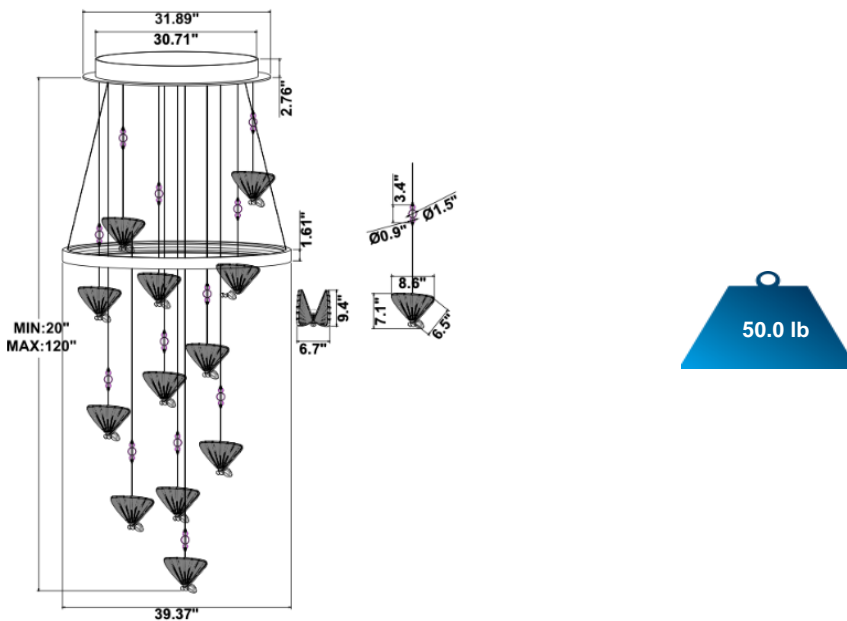

**EMERGENCY BATTERY OPTIONS**

[SEE SPEC](#)

PICTURE	MODEL NUMBER	DESCRIPTION
	SB-EBP/5W/B	Factory installed Remote Emergency Battery Pack 5W 90 minutes
	SB-EBP/10.7W/B	Factory installed Remote Emergency Battery Pack 10.7W 90 minutes
	SB-EBP/17W/B	Factory installed Remote Emergency Battery Pack 17W 90 minutes

**DIMENSION & WEIGHT:**

**PHOTOMETRIC: Test report for 1 light**

Flux out: 174.7 lm

Height	Eavg, Emax	Angle: 82.40deg	Diameter
1m	68.59, 153.81x		175.10cm
2m	17.15, 38.451x		350.20cm
3m	7.621, 17.091x		525.30cm
4m	4.287, 9.6111x		700.40cm
5m	2.744, 6.1511x		875.49cm
6m	1.905, 4.2721x		1050.59cm
7m	1.400, 3.1381x		1225.69cm
8m	1.072, 2.4031x		1400.79cm
9m	0.8468, 1.8991x		1575.89cm
10m	0.6859, 1.5381x		1750.99cm