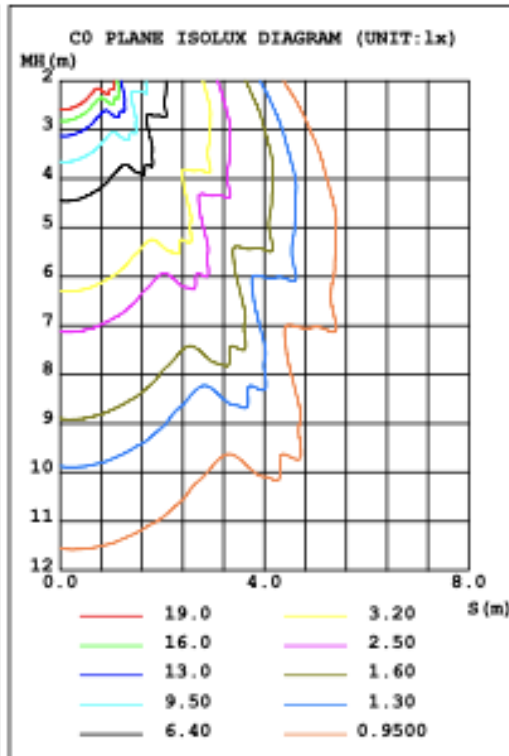

**RGB/TUNABLE WHITE SMART CONTROL**

[SEE SPEC AND VIDEO](#)

**DIMENSION & WEIGHT:**

**PHOTOMETRIC: Test report for 1 light**

Flux out: 174.7 lm

Height	Eavg, Emax	Angle: 82.40deg	Diameter
1m	68.59, 153.81x		175.10cm
2m	17.15, 38.451x		350.20cm
3m	7.621, 17.091x		525.30cm
4m	4.287, 9.6111x		700.40cm
5m	2.744, 6.1511x		875.49cm
6m	1.905, 4.2721x		1050.59cm
7m	1.400, 3.1381x		1225.69cm
8m	1.072, 2.4031x		1400.79cm
9m	0.8468, 1.8991x		1575.89cm
10m	0.6859, 1.5381x		1750.99cm

Note: The Curves indicate the illuminated area and the average illumination when the luminaire is at different distance.