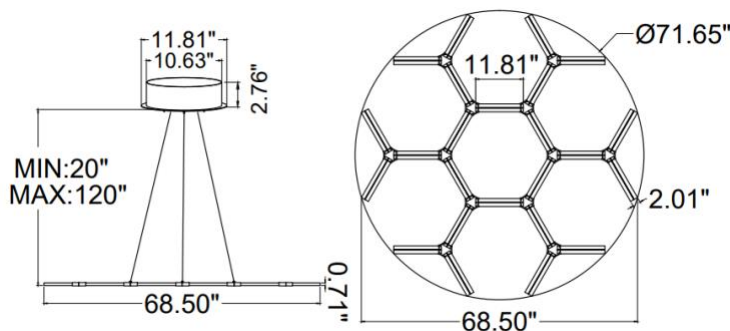

FEATURES

- 5-year limited warranty.
- Ships assembled.
- Illumination lambertian 360 degree.
- Extruded aluminum housing with solid acrylic lens. Fixture size 68.5", 8 Triangles.
- Fixture lumens per watt ratio 80 LPW.

PARTS PACKED WITH STANDARD FIXTURE

- Plastic Anchors, Screws, Wire Connectors
- CCT Selector Switch

MODEL INFORMATION:

Example: SB-W08A240WSW

Products Series	Wattage/Size	Options	RGBW/CCT Select Only	Profile Finishes	Aircraft Cable
*SB-W08A	*240W = 68.5" 8 Triangles	*S=1-10V dimming, CRI 90 3000K/3500K/4000K Color Selectable (Standard), 4000K factory color default set	T=3K-4K Tunable White	*W=Gloss white	*Blank=10' foot 120" (Standard)
		L=ELV/Triac dimming with 3000K/3500K/4000K Color Selectable	R4=RGB+4000K (standard)		5'=5 foot 60"
		D=DMX	R3=RGB+3000K		15'=15 foot 180"
		Z=ZigBee			20'=20 foot 240"
		DMX for RGBW and Tunable White, control by Wall Switch or DMX control system.			25'=25 foot 300"
		ZigBee for RGBW and CCT tunable / dimmmable using remote, DMX, App and Google Alexa.			
				Do not select this column if selected "S"	Full Color Name or RAL number for Custom Colors, select from Color Collections

DIMENSION & WEIGHT: Canopy Size for ZigBee & DMX: 15.75" x 2.76"

PHOTOMETRIC: Test report for 1 Triangle 30W