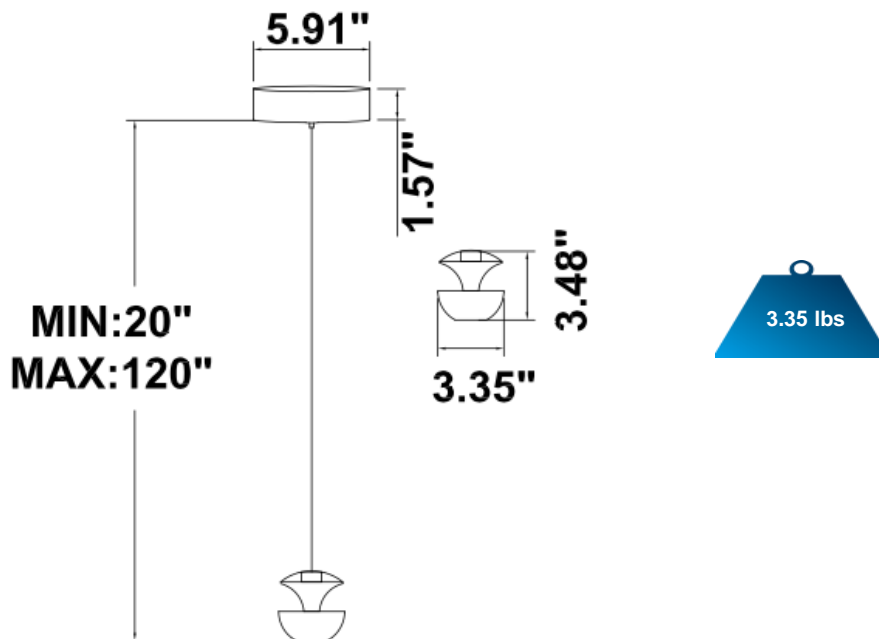

Vail 1 Tier A White / C White with Gold

PRODUCT DESCRIPTION

Each Vail light pod is roughly 3.5" dia. and weighs just over 1 lb, It is machined from a block of solid aluminum. It has an indirect and direct lighting component. Available with 1 to 16 light pods. Custom configurations, over 6,500 color finishes and suspension cable lengths are available. 3000K/3500K/4000K selectable by switch or RGB, Tunable White / Dimmable. Ships assembled.

SPECIFICATIONS

- 90+ CRI.
- Input: 100-277V, 50/60Hz
- UL listed, suitable for dry Location
- Built in color temperature selectable. Select from 3000K/3500K/4000K.
- 1-10V dimming standard, ELV, TRIAC dimming available.
- Suspended on 10' adjustable height cables, custom cable lengths available
- Solid aluminum housing, each individual Vail size 3.35" x 3.48", 1.15 lbs.

EMERGENCY BATTERY OPTIONS

[SEE SPEC](#)

PICTURE	MODEL NUMBER	DESCRIPTION
	SB-EBP/5W/B	Factory installed Remote Emergency Battery Pack 5W 90 minutes
	SB-EBP/10.7W/B	Factory installed Remote Emergency Battery Pack 10.7W 90 minutes
	SB-EBP/17W/B	Factory installed Remote Emergency Battery Pack 17W 90 minutes

DIMENSION & WEIGHT: Canopy Size for ZigBee & DMX: 15.75" x 2.76"

PHOTOMETRIC: