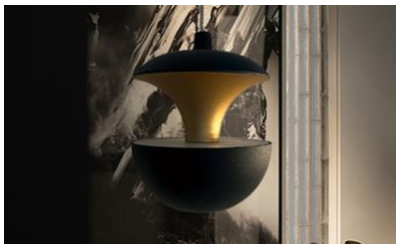

### PRODUCT DESCRIPTION

Each Vail light pod is roughly 3.5" dia. and weighs just over 1 lb. It is machined from a block of solid aluminum. It has an indirect and direct lighting component. Available with 1 to 16 light pods. Custom configurations, over 6,500 color finishes and suspension cable lengths are available. 3000K/3500K/4000K selectable by switch or RGB, Tunable White / Dimmable. Ships assembled.

### PARTS PACKED WITH STANDARD FIXTURE

- Plastic Anchors, Screws, Wire Connectors
- CCT Selector Switch

SB-P01B Black

SB-P01D Black Gold

**MODEL INFORMATION:**

**Example: SB-P01A08WSB**

Products Series	Vail housing Finishes	Wattage	Options	RGB/CCT Select Only	Canopy Finishes	Aircraft Cable
*SB-P01	*B=Black (standard)	*08W=8W	*S=1-10V dimming, CRI 90 3000K/3500K/4000K Color Selectable (Standard), 4000K factory color default set.	T=3000K-4000K Tunable White	*B=Black Jack	*Blank=10' foot 120" (Standard)
	D=Black with Gold (standard)		L=ELV / Triac dimming with 3000K/3500K/4000K Color Selectable	R=RGB	S=Platinum Silver	5'=5 foot 60"
			D=DMX		W=Gloss White	15'=15 foot 180"
			Z=ZigBee			20'=20 foot 240"
		<b>Full Color Name or RAL number for Custom Colors, select from <a href="#">Color Collections</a></b>	<b>DMX for RGB and Tunable White, control by Wall Switch or DMX control system.</b>	<b>Do not select this column if selected "S"</b>	<b>Full Color Name or RAL number for Custom Colors, select from <a href="#">Color Collections</a></b>	25'=25 foot 300"
	<b>ZigBee for RGB and CCT tunable / dimmable using remote, DMX , App and Google Alexa.</b>					

**LUMEN OUTPUT**

Model Number	Number of lights	Wattage	Kevin	Lumen
SB-P01B/D	1	8W	3000K/3500K/4000K selectable	181 lm

**STANDARD COLOR FINISHES**

D: Black with Gold

B: Black

In addition to our standard colors, we offer more than 6,500 [finishes and colors](#) for your luminaire. We can match your paint sample or any RAL finish. Add texture and originality to create a perfect match.