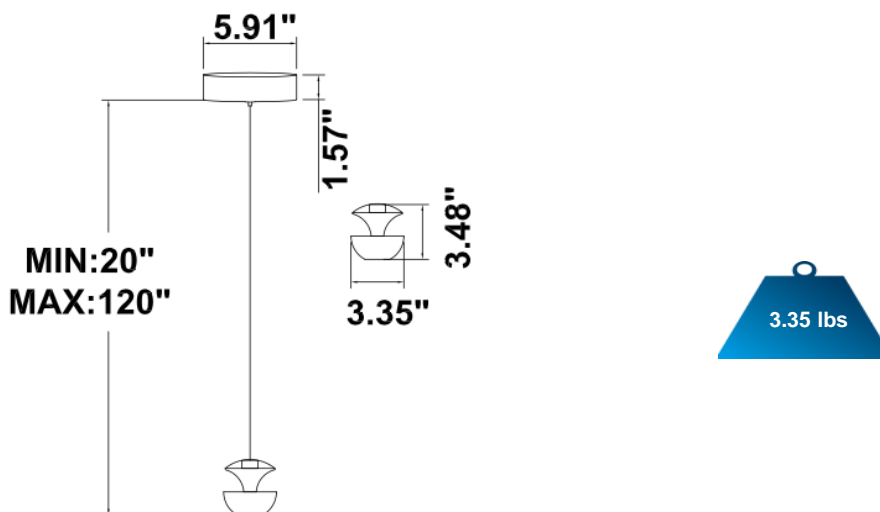

### PRODUCT DESCRIPTION

Each Vail light pod is roughly 3.5" dia. and weighs just over 1 lb. It is machined from a block of solid aluminum. It has an indirect and direct lighting component. Available with 1 to 16 light pods. Custom configurations, over 6,500 color finishes and suspension cable lengths are available. 3000K/3500K/4000K selectable by switch or RGB, Tunable White / Dimmable. Ships assembled.

### SPECIFICATIONS

- 90+ CRI.
- Input: 100-277V, 50/60Hz
- UL listed, suitable for dry Location
- Built in color temperature selectable. Select from 3000K/3500K/4000K.
- 1-10V dimming standard, ELV, TRIAC dimming available.
- Suspended on 10' adjustable height cables, custom cable lengths available
- Solid aluminum housing, each individual Vail size 3.35" x 3.48", 1.15 lbs.

**EMERGENCY BATTERY OPTIONS**

[SEE SPEC](#)

PICTURE	MODEL NUMBER	DESCRIPTION
	SB-EBP/5W/B	Factory installed Remote Emergency Battery Pack 5W 90 minutes
	SB-EBP/10.7W/B	Factory installed Remote Emergency Battery Pack 10.7W 90 minutes
	SB-EBP/17W/B	Factory installed Remote Emergency Battery Pack 17W 90 minutes

**DIMENSION & WEIGHT:** Canopy Size for ZigBee & DMX: 15.75" x 2.76"

**PHOTOMETRIC:**