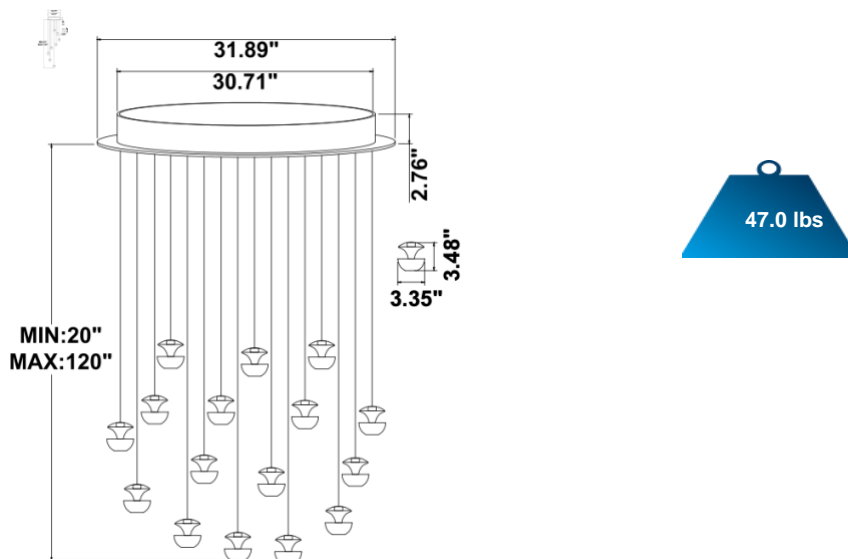

Vail 16 A White / C White Gold

PRODUCT DESCRIPTION

Each Vail light pod is roughly 3.5" dia. and weighs just over 1 lb, It is machined from a block of solid aluminum. It has an indirect and direct lighting component. Available with 1 to 16 light pods. Custom configurations, over 6,500 color finishes and suspension cable lengths are available. 3000K/3500K/4000K selectable by switch or RGB, Tunable White / Dimmable. Ships assembled.

EMERGENCY BATTERY OPTIONS

[SEE SPEC](#)

PICTURE	MODEL NUMBER	DESCRIPTION
	SB-EBP/5W/B	Factory installed Remote Emergency Battery Pack 5W 90 minutes
	SB-EBP/10.7W/B	Factory installed Remote Emergency Battery Pack 10.7W 90 minutes
	SB-EBP/17W/B	Factory installed Remote Emergency Battery Pack 17W 90 minutes

DIMENSION & WEIGHT: Canopy Size for ZigBee & DMX: 15.75" x 2.76"

PHOTOMETRIC: Test report for 1 Light only