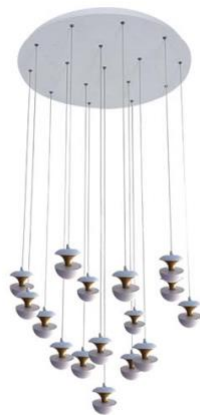

Vail 16 A White / C White Gold

PRODUCT DESCRIPTION

Each Vail light pod is roughly 3.5" dia. and weighs just over 1 lb, It is machined from a block of solid aluminum. It has an indirect and direct lighting component. Available with 1 to 16 light pods. Custom configurations, over 6,500 color finishes and suspension cable lengths are available. 3000K/3500K/4000K selectable by switch or RGB, Tunable White / Dimmable. Ships assembled.

FEATURES

- 5-years limited warranty.
- Direct and Indirect illumination.
- Ships Assembled.
- Fixture delivered lumens per watt ratio 22 LPW.
- Customize color temperatures and adjust lumen output, RGB, Tunable White available.
- Driver concealed within the canopy or in the remote box.
- White and White with Gold color finish as standard, custom color is available.

SB-P16A White

SB-P16C White Gold

PARTS PACKED WITH STANDARD FIXTURE

- Plastic Anchors, Screws, Wire Connectors
- CCT Selector Switch

MODEL INFORMATION:

Example: SB-P16A100WSB

Products Series	Vail housing Finishes	Wattage	Options	RGB/CCT Select Only	Canopy Finishes	Aircraft Cable
*SB-P16	*A=White with Gold (standard)	*100W=100W	*S=1-10V dimming, CRI 90 3000K/3500K/4000K Color Selectable (Standard), 4000K factory color default set.	T=3000K-4000K Tunable White	*B=Black Jack	*Blank=10' foot 120" (Standard)
	C=White (standard)		L=ELV / Triac dimming with 3000K/3500K/4000K Color Selectable	R=RGB	S=Platinum Silver	5'=5 foot 60"
	Full Color Name or RAL number for Custom Colors, select from Color Collections		D=DMX		W=Gloss White	15'=15 foot 180"
			Z=ZigBee		20'=20 foot 240"	25'=25 foot 300"
			DMX for RGB and Tunable White, control by Wall Switch or DMX control system.	Do not select this column if selected "S"	Full Color Name or RAL number for Custom Colors, select from Color Collections	
			ZigBee for RGB and CCT tunable / dimmable using remote, DMX , App and Google Alexa.			