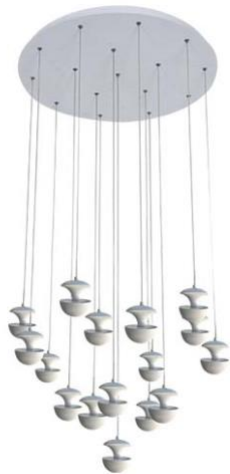

Vail 16 A White / C White Gold

PRODUCT DESCRIPTION

Each Vail light pod is roughly 3.5" dia. and weighs just over 1 lb, It is machined from a block of solid aluminum. It has an indirect and direct lighting component. Available with 1 to 16 light pods. Custom configurations, over 6,500 color finishes and suspension cable lengths are available. 3000K/3500K/4000K selectable by switch or RGB, Tunable White / Dimmable. Ships assembled.

FEATURES

- 5-years limited warranty.
- Direct and Indirect illumination.
- Ships Assembled.
- Fixture delivered lumens per watt ratio 22 LPW.
- Customize color temperatures and adjust lumen output, RGB, Tunable White available.
- Driver concealed within the canopy or in the remote box.
- White and White with Gold color finish as standard, custom color is available.

SB-P16A White

SB-P16C White Gold

PARTS PACKED WITH STANDARD FIXTURE

- Plastic Anchors, Screws, Wire Connectors
- CCT Selector Switch

MODEL INFORMATION:

Example: SB-P16A100WSB

Products Series	Vail housing Finishes	Wattage	Options	RGB/CCT Select Only	Canopy Finishes	Aircraft Cable
*SB-P16	*A=White with Gold (standard)	*100W=100W	*S=1-10V dimming, CRI 90 3000K/3500K/4000K Color Selectable (Standard), 4000K factory color default set.	T=3000K-4000K Tunable White	*B=Black Jack	*Blank=10' foot 120" (Standard)
	C=White (standard)		L=ELV / Triac dimming with 3000K/3500K/4000K Color Selectable	R=RGB	S=Platinum Silver	5'=5 foot 60"
	Full Color Name or RAL number for Custom Colors, select from Color Collections		D=DMX		W=Gloss White	15'=15 foot 180"
			Z=ZigBee		20'=20 foot 240"	25'=25 foot 300"
			DMX for RGB and Tunable White, control by Wall Switch or DMX control system.	Do not select this column if selected "S"	Full Color Name or RAL number for Custom Colors, select from Color Collections	
			ZigBee for RGB and CCT tunable / dimmable using remote, DMX , App and Google Alexa.			