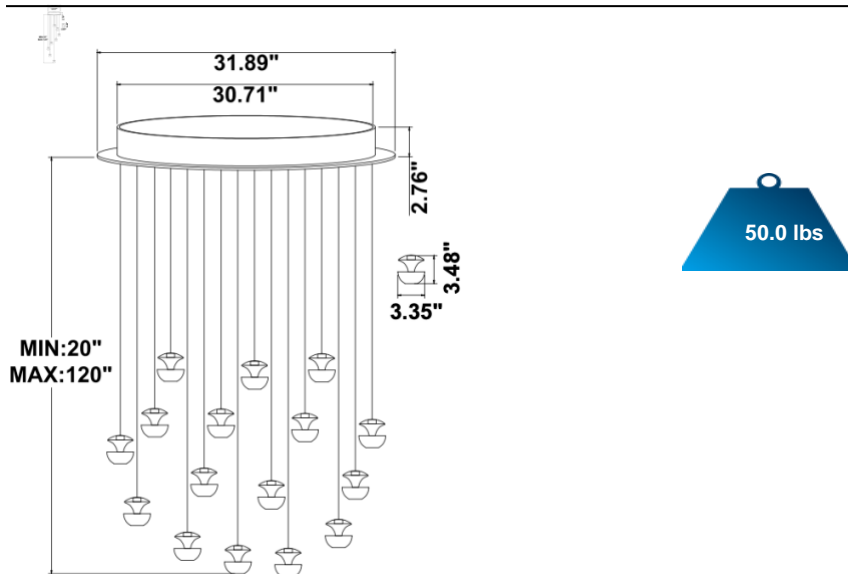

### PRODUCT DESCRIPTION

Each Vail light pod is roughly 3.5" dia. and weighs just over 1 lb, It is machined from a block of solid aluminum. It has an indirect and direct lighting component. Available with 1 to 16 light pods. Custom configurations, over 6,500 color finishes and suspension cable lengths are available. 3000K/3500K/4000K selectable by switch or RGB, Tunable White / Dimmable. Ships assembled.

**EMERGENCY BATTERY OPTIONS**

[SEE SPEC](#)

PICTURE	MODEL NUMBER	DESCRIPTION
	SB-EBP/5W/B	Factory installed Remote Emergency Battery Pack 5W 90 minutes
	SB-EBP/10.7W/B	Factory installed Remote Emergency Battery Pack 10.7W 90 minutes
	SB-EBP/17W/B	Factory installed Remote Emergency Battery Pack 17W 90 minutes

**DIMENSION & WEIGHT:** Canopy Size for ZigBee & DMX: 15.75" x 2.76"

**PHOTOMETRIC: Test report for 1 Light only**

Flux out: 25.29 lm

Height	Eavg, Emax	Angle: 28.85deg	Diameter
1m	112.1, 189.0lx		51.45cm
2m	28.03, 47.24lx		102.91cm
3m	12.46, 21.00lx		154.36cm
4m	7.007, 11.81lx		205.81cm
5m	4.484, 7.559lx		257.26cm
6m	3.114, 5.249lx		308.72cm
7m	2.288, 3.856lx		360.17cm
8m	1.752, 2.953lx		411.62cm
9m	1.384, 2.333lx		463.07cm
10m	1.121, 1.890lx		514.53cm