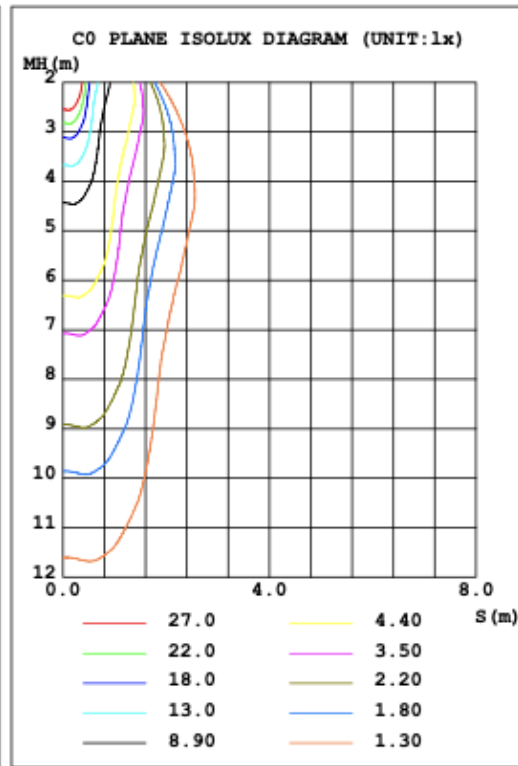

**RGB/TUNABLE WHITE SMART CONTROL**

[SEE SPEC AND VIDEO](#)

**DIMENSION & WEIGHT:** Canopy Size for ZigBee & DMX: 15.75" x 2.76"

**PHOTOMETRIC: Test report for 1 Light only**

Flux out: 25.29 lm

Height	Eavg, Emax	Angle: 28.85deg	Diameter
1m	112.1, 189.0lx		51.45cm
2m	28.03, 47.24lx		102.91cm
3m	12.46, 21.00lx		154.36cm
4m	7.007, 11.81lx		205.81cm
5m	4.484, 7.559lx		257.26cm
6m	3.114, 5.249lx		308.72cm
7m	2.288, 3.856lx		360.17cm
8m	1.752, 2.953lx		411.62cm
9m	1.384, 2.333lx		463.07cm
10m	1.121, 1.890lx		514.53cm