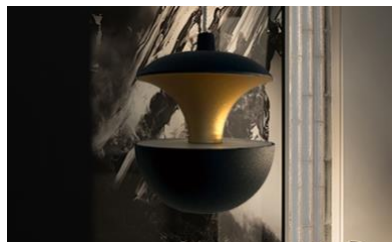

## Vail 16 B Black / D Black Gold with Ring

### PRODUCT DESCRIPTION

Each Vail light pod is roughly 3.5" dia. and weighs just over 1 lb, It is machined from a block of solid aluminum. It has an indirect and direct lighting component. Available with 1 to 16 light pods. Custom configurations, over 6,500 color finishes and suspension cable lengths are available. 3000K/3500K/4000K selectable by switch or RGB, Tunable White / Dimmable. Ships assembled.

### PARTS PACKED WITH STANDARD FIXTURE

- Plastic Anchors, Screws, Wire Connectors
- CCT Selector Switch

**MODEL INFORMATION:**

**Example: SB-P16B100WSB**

Products Series	Vail housing Finishes	Wattage	Options	RGB/CCT Select Only	Canopy Finishes	Aircraft Cable
*SB-P16	*B=Black (standard)	*100W=100W	*S=1-10V dimming, CRI 90 3000K/3500K/4000K Color Selectable (Standard), 4000K factory color default set.	T=3000K-4000K Tunable White	*B=Black Jack	*Blank=10' foot 120" (Standard)
	D=Black with Gold (standard)		L=ELV / Triac dimming with 3000K/3500K/4000K Color Selectable	R=RGB	S=Platinum Silver	5'=5 foot 60"
			D=DMX		W=Gloss White	15'=15 foot 180"
			Z=ZigBee			20'=20 foot 240"
Full Color Name or RAL number for Custom Colors, select from <a href="#">Color Collections</a>	DMX for RGB and Tunable White, control by Wall Switch or DMX control system.	ZigBee for RGB and CCT tunable / dimmable using remote, DMX , App and Google Alexa.	Do not select this column if selected "S"	Full Color Name or RAL number for Custom Colors, select from <a href="#">Color Collections</a>	25'=25 foot 300"	

**LUMEN OUTPUT**

Model Number	Number of lights	Wattage	Kevin	Lumen
SB-P16B/D	16	100W	3000K/3500K/4000K selectable	2896 lm

**STANDARD COLOR FINISHES**

B: Black

D: Black with Gold

In addition to our standard colors, we offer more than 6,500 [finishes and colors](#) for your luminaire. We can match your paint sample or any RAL finish. Add texture and originality to create a perfect match