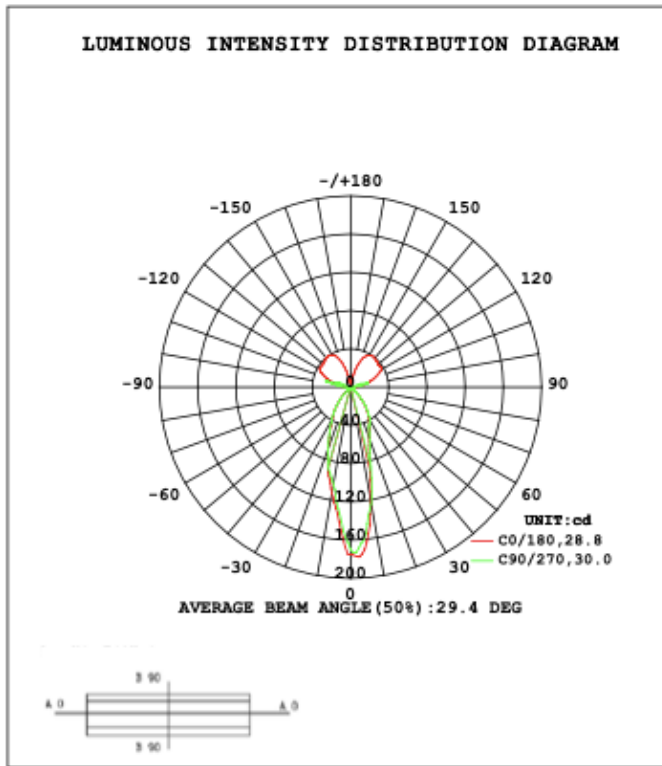

**RGB/TUNABLE WHITE SMART CONTROL**

[SEE SPEC AND VIDEO](#)

**DIMENSION & WEIGHT:** Canopy Size for ZigBee & DMX: 15.75" x 2.76"

**PHOTOMETRIC: Test report for 1 Light only**

Flux out: 25.29 lm

Height	Eavg, Emax	Angle: 28.85deg	Diameter
1m	112.1, 189.0lx		51.45cm
2m	28.03, 47.24lx		102.91cm
3m	12.46, 21.00lx		154.36cm
4m	7.007, 11.81lx		205.81cm
5m	4.484, 7.559lx		257.26cm
6m	3.114, 5.249lx		308.72cm
7m	2.288, 3.856lx		360.17cm
8m	1.752, 2.953lx		411.62cm
9m	1.384, 2.333lx		463.07cm
10m	1.121, 1.890lx		514.53cm

Note: The Curves indicate the illuminated area and the average illumination when the luminaire is at different distance.