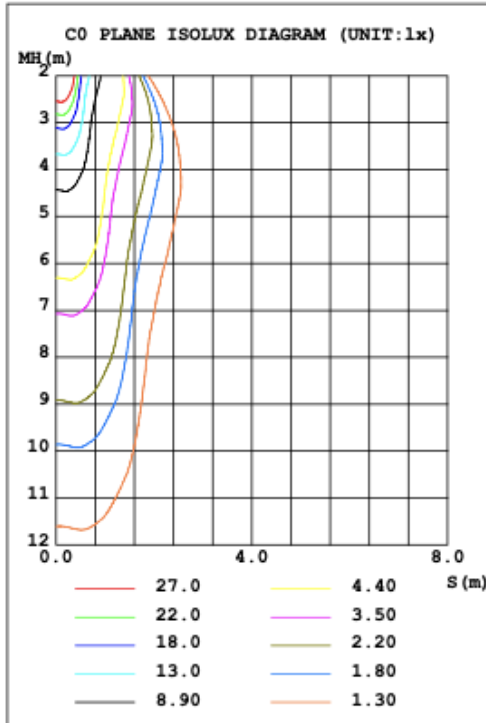

RGB/TUNABLE WHITE SMART CONTROL

[SEE SPEC AND VIDEO](#)

Get Smart

Using Amazon Echo, Echo Dot, or any Alexa-enabled device allows you to turn your luminaire on and off, dim the light and change light color to Red, Green, Blue or White independently by using voice command or Smart phone app, DMX, Handheld remote or wall control.

DIMENSION & WEIGHT: Canopy Size for ZigBee & DMX: 15.75" x 2.76"

PHOTOMETRIC: Test report for 1 Light only

Flux out: 25.29 lm

Height	Eavg, Emax	Angle: 28.85deg	Diameter
1m	112.1, 189.0lx		51.45cm
2m	28.03, 47.24lx		102.91cm
3m	12.46, 21.00lx		154.36cm
4m	7.007, 11.81lx		205.81cm
5m	4.484, 7.559lx		257.26cm
6m	3.114, 5.249lx		308.72cm
7m	2.288, 3.856lx		360.17cm
8m	1.752, 2.953lx		411.62cm
9m	1.384, 2.333lx		463.07cm
10m	1.121, 1.890lx		514.53cm

Note: The Curves indicate the illuminated area and the average illumination when the luminaire is at different distance.