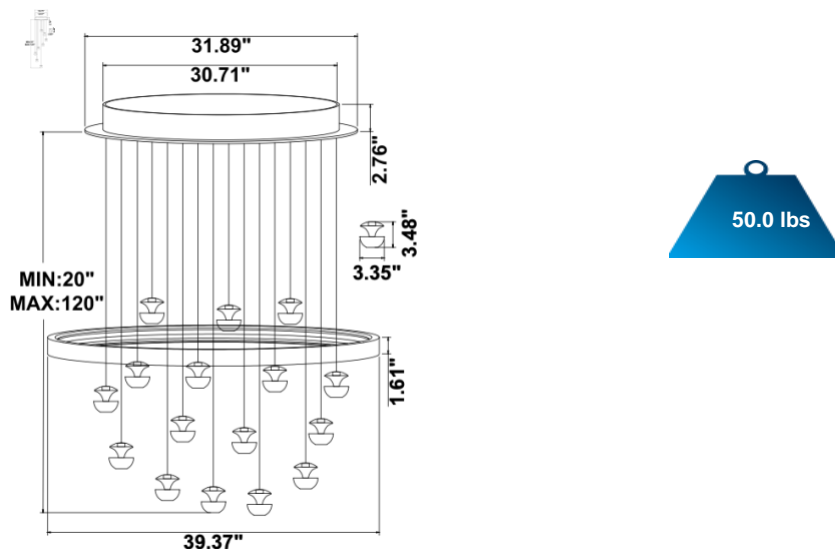

Vail 16 E White / G White Gold with Ring

PRODUCT DESCRIPTION

Each Vail light pod is roughly 3.5" dia. and weighs just over 1 lb. It is machined from a block of solid aluminum. It has an indirect and direct lighting component. Available with 1 to 16 light pods. Custom configurations, over 6,500 color finishes and suspension cable lengths are available. 3000K/3500K/4000K selectable by switch or RGB, Tunable White / Dimmable. Ships assembled.

EMERGENCY BATTERY OPTIONS

[SEE SPEC](#)

PICTURE	MODEL NUMBER	DESCRIPTION
	SB-EBP/5W/B	Factory installed Remote Emergency Battery Pack 5W 90 minutes
	SB-EBP/10.7W/B	Factory installed Remote Emergency Battery Pack 10.7W 90 minutes
	SB-EBP/17W/B	Factory installed Remote Emergency Battery Pack 17W 90 minutes

DIMENSION & WEIGHT: Canopy Size for ZigBee & DMX: 15.75" x 2.76"

PHOTOMETRIC: Test report for 1 Light only

Flux out: 25.29 lm

Height	Eavg, Emax	Angle: 28.85deg	Diameter
1m	112.1, 189.0lx		51.45cm
2m	28.03, 47.24lx		102.91cm
3m	12.46, 21.00lx		154.36cm
4m	7.007, 11.81lx		205.81cm
5m	4.484, 7.559lx		257.26cm
6m	3.114, 5.249lx		308.72cm
7m	2.288, 3.856lx		360.17cm
8m	1.752, 2.953lx		411.62cm
9m	1.384, 2.333lx		463.07cm
10m	1.121, 1.890lx		514.53cm

Note: The Curves indicate the illuminated area and the average illumination when the luminaire is at different distance.