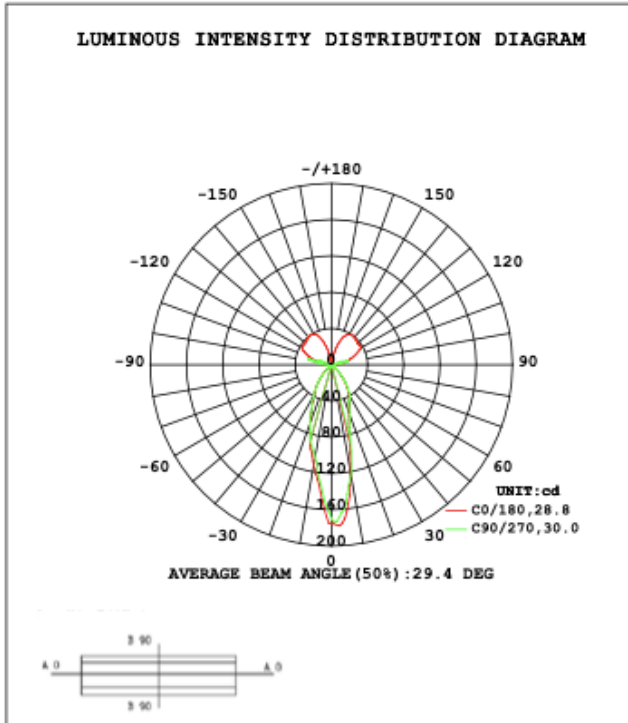

DIMENSION & WEIGHT: Canopy Size for ZigBee & DMX: 15.75" x 2.76"

PHOTOMETRIC: Test report for 1 Light only

Flux out: 25.29 lm

Height	Eavg, Emax	Angle: 28.85deg	Diameter
1m	112.1, 189.0lx		51.45cm
2m	28.03, 47.24lx		102.91cm
3m	12.46, 21.00lx		154.36cm
4m	7.007, 11.81lx		205.81cm
5m	4.484, 7.559lx		257.26cm
6m	3.114, 5.249lx		308.72cm
7m	2.288, 3.856lx		360.17cm
8m	1.752, 2.953lx		411.62cm
9m	1.384, 2.333lx		463.07cm
10m	1.121, 1.890lx		514.53cm

Note: The Curves indicate the illuminated area and the average illumination when the luminaire is at different distance.