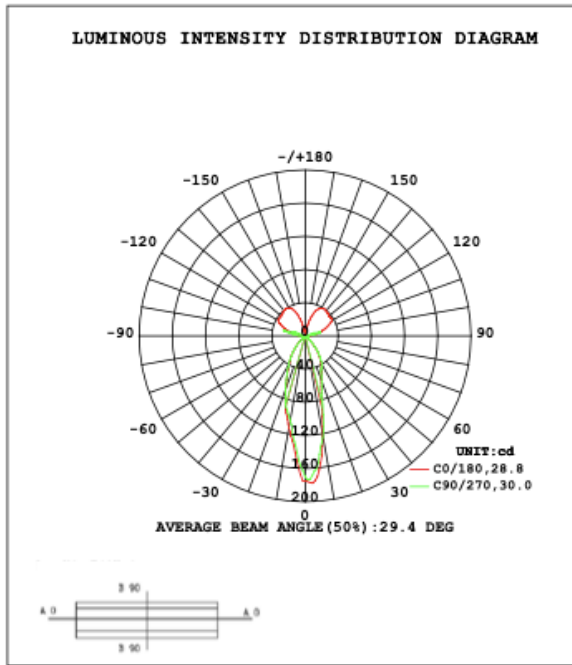

**RGB/TUNABLE WHITE SMART CONTROL**

[SEE SPEC AND VIDEO](#)

**DIMENSION & WEIGHT:** Canopy Size for ZigBee & DMX: 15.75" x 2.76"

**PHOTOMETRIC: Test report for 1 Light only**

Flux out: 25.29 lm

| Height | Eavg, Emax     | Angle: 28.85deg | Diameter |
|--------|----------------|-----------------|----------|
| 1m     | 112.1, 189.0lx |                 | 51.45cm  |
| 2m     | 28.03, 47.24lx |                 | 102.91cm |
| 3m     | 12.46, 21.00lx |                 | 154.36cm |
| 4m     | 7.007, 11.81lx |                 | 205.81cm |
| 5m     | 4.484, 7.559lx |                 | 257.26cm |
| 6m     | 3.114, 5.249lx |                 | 308.72cm |
| 7m     | 2.288, 3.856lx |                 | 360.17cm |
| 8m     | 1.752, 2.953lx |                 | 411.62cm |
| 9m     | 1.384, 2.333lx |                 | 463.07cm |
| 10m    | 1.121, 1.890lx |                 | 514.53cm |