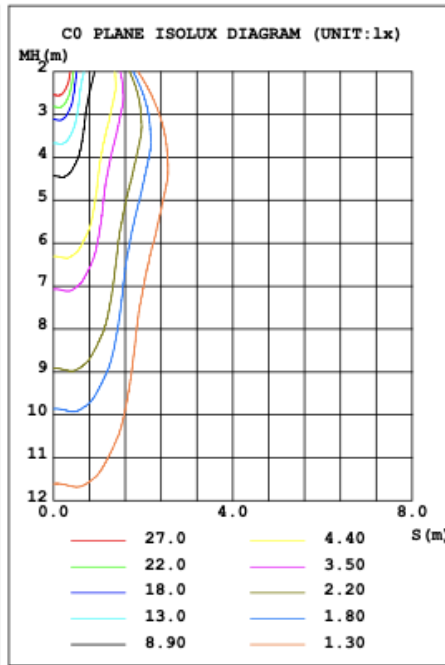

PHOTOMETRIC: Test report for 1 Light only