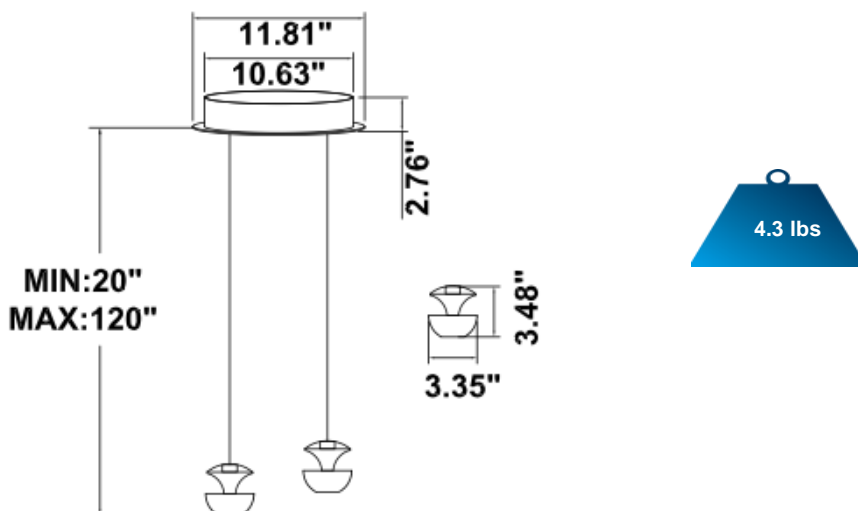

### PRODUCT DESCRIPTION

Each Vail light pod is roughly 3.5" dia. and weighs just over 1 lb. It is machined from a block of solid aluminum. It has an indirect and direct lighting component. Available with 1 to 16 light pods. Custom configurations, over 6,500 color finishes and suspension cable lengths are available. 3000K/3500K/4000K selectable by switch or RGB, Tunable White / Dimmable. Ships assembled.

**EMERGENCY BATTERY OPTIONS**

[SEE SPEC](#)

| PICTURE   | MODEL NUMBER   | DESCRIPTION  |
|---|----------------|--|
|  | SB-EBP/5W/B    | Factory installed Remote Emergency Battery Pack 5W 90 minutes    |
|   | SB-EBP/10.7W/B | Factory installed Remote Emergency Battery Pack 10.7W 90 minutes |
|   | SB-EBP/17W/B   | Factory installed Remote Emergency Battery Pack 17W 90 minutes   |

**DIMENSION & WEIGHT:** Canopy Size for ZigBee & DMX: 15.75" x 2.76"

**PHOTOMETRIC: Test report for 1 Light only**

Flux out: 25.29 lm

| Height | Eavg, Emax     | Angle: 28.85deg | Diameter |
|--------|----------------|-----------------|----------|
| 1m     | 112.1, 189.0lx |                 | 51.45cm  |
| 2m     | 28.03, 47.24lx |                 | 102.91cm |
| 3m     | 12.46, 21.00lx |                 | 154.36cm |
| 4m     | 7.007, 11.81lx |                 | 205.81cm |
| 5m     | 4.484, 7.559lx |                 | 257.26cm |
| 6m     | 3.114, 5.249lx |                 | 308.72cm |
| 7m     | 2.288, 3.856lx |                 | 360.17cm |
| 8m     | 1.752, 2.953lx |                 | 411.62cm |
| 9m     | 1.384, 2.333lx |                 | 463.07cm |
| 10m    | 1.121, 1.890lx |                 | 514.53cm |