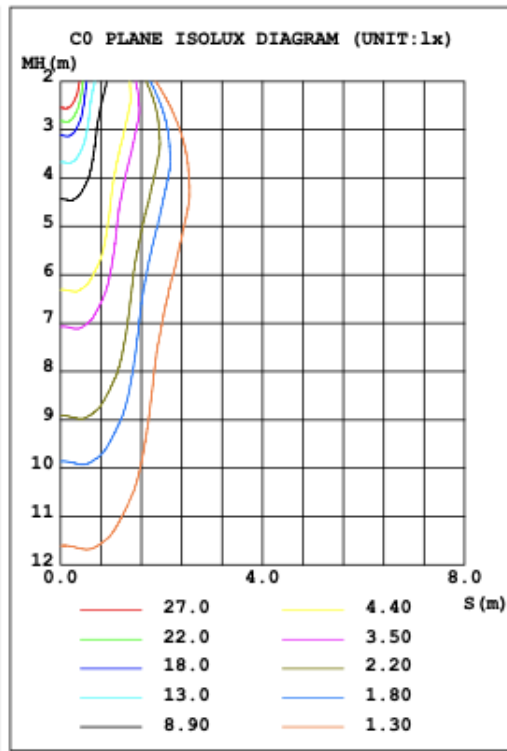

RGB/TUNABLE WHITE SMART CONTROL

[SEE SPEC AND VIDEO](#)

Get Smart

Using Amazon Echo, Echo Dot, or any Alexa-enabled device allows you to turn your luminaire on and off, dim the light and change light color to Red, Green, Blue or White independently by using voice command or Smart phone app, DMX, Handheld remote or wall control.

DIMENSION & WEIGHT: Canopy Size for ZigBee & DMX: 15.75" x 2.76"

PHOTOMETRIC: Test report for 1 Light only

Flux out: 25.29 lm

Height	Eavg, Emax	Angle: 28.85deg	Diameter
1m	112.1, 189.0lx		51.45cm
2m	28.03, 47.24lx		102.91cm
3m	12.46, 21.00lx		154.36cm
4m	7.007, 11.81lx		205.81cm
5m	4.484, 7.559lx		257.26cm
6m	3.114, 5.249lx		308.72cm
7m	2.288, 3.856lx		360.17cm
8m	1.752, 2.953lx		411.62cm
9m	1.384, 2.333lx		463.07cm
10m	1.121, 1.890lx		514.53cm

Note: The Curves indicate the illuminated area and the average illumination when the luminaire is at different distance.