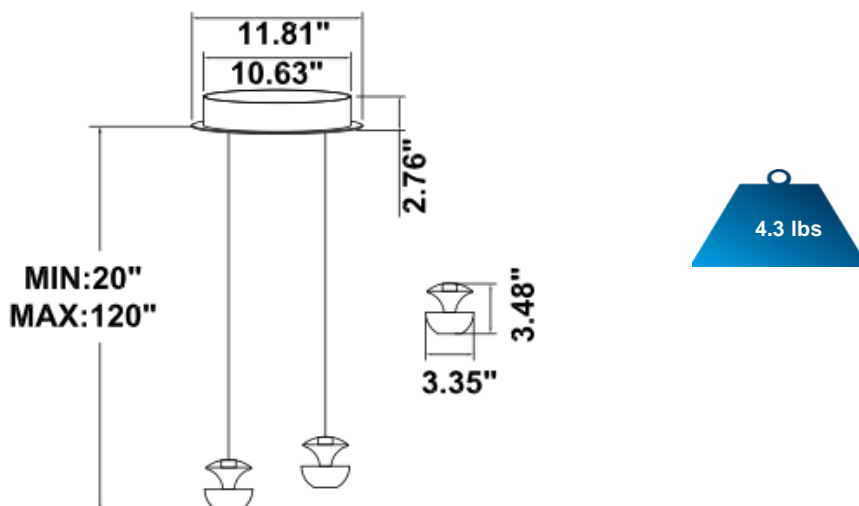

Vail 2 Tier B Black / D Black with Gold

PRODUCT DESCRIPTION

Each Vail light pod is roughly 3.5" dia. and weighs just over 1 lb. It is machined from a block of solid aluminum. It has an indirect and direct lighting component. Available with 1 to 16 light pods. Custom configurations, over 6,500 color finishes and suspension cable lengths are available. 3000K/3500K/4000K selectable by switch or RGB, Tunable White / Dimmable. Ships assembled.

EMERGENCY BATTERY OPTIONS

[SEE SPEC](#)

PICTURE	MODEL NUMBER	DESCRIPTION
	SB-EBP/5W/B	Factory installed Remote Emergency Battery Pack 5W 90 minutes
	SB-EBP/10.7W/B	Factory installed Remote Emergency Battery Pack 10.7W 90 minutes
	SB-EBP/17W/B	Factory installed Remote Emergency Battery Pack 17W 90 minutes

DIMENSION & WEIGHT: Canopy Size for ZigBee & DMX: 15.75" x 2.76"

PHOTOMETRIC: Test report for 1 Light only

Flux out: 25.29 lm

Height	Eavg, Emax	Angle: 28.85deg	Diameter
1m	112.1, 189.0lx		51.45cm
2m	28.03, 47.24lx		102.91cm
3m	12.46, 21.00lx		154.36cm
4m	7.007, 11.81lx		205.81cm
5m	4.484, 7.559lx		257.26cm
6m	3.114, 5.249lx		308.72cm
7m	2.288, 3.856lx		360.17cm
8m	1.752, 2.953lx		411.62cm
9m	1.384, 2.333lx		463.07cm
10m	1.121, 1.890lx		514.53cm

Note: The Curves indicate the illuminated area and the average illumination when the luminaire is at different distance.