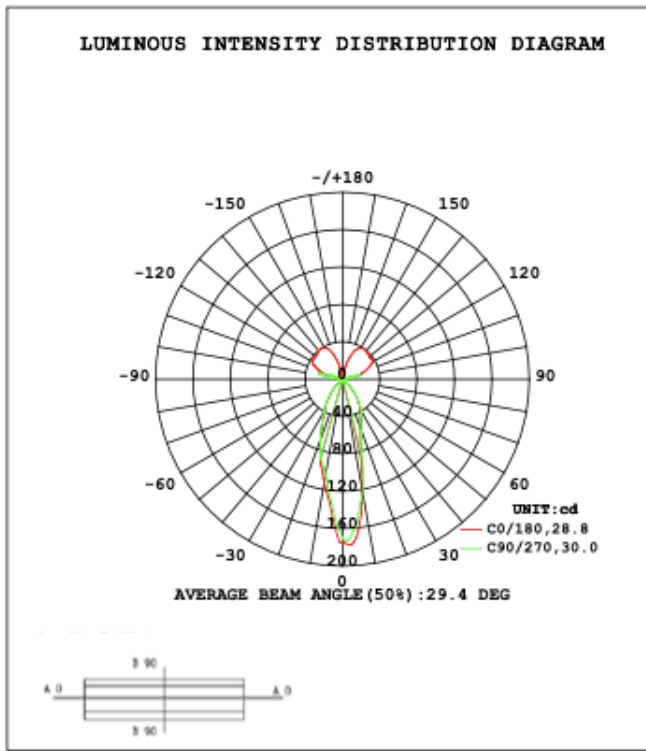

RGB/TUNABLE WHITE SMART CONTROL

[SEE SPEC AND VIDEO](#)

Get Smart

Using Amazon Echo, Echo Dot, or any Alexa-enabled device allows you to turn your luminaire on and off, dim the light and change light color to Red, Green, Blue or White independently by using voice command or Smart phone app, DMX, Handheld remote or wall control.

DIMENSION & WEIGHT: Canopy Size for ZigBee & DMX: 15.75" x 2.76"

PHOTOMETRIC: Test report for 1 Light only

Flux out: 25.29 lm

Height	Eavg, Emax	Angle: 28.85deg	Diameter
1m	112.1, 189.0lx		51.45cm
2m	28.03, 47.24lx		102.91cm
3m	12.46, 21.00lx		154.36cm
4m	7.007, 11.81lx		205.81cm
5m	4.484, 7.559lx		257.26cm
6m	3.114, 5.249lx		308.72cm
7m	2.288, 3.856lx		360.17cm
8m	1.752, 2.953lx		411.62cm
9m	1.384, 2.333lx		463.07cm
10m	1.121, 1.890lx		514.53cm

Note: The Curves indicate the illuminated area and the average illumination when the luminaire is at different distance.