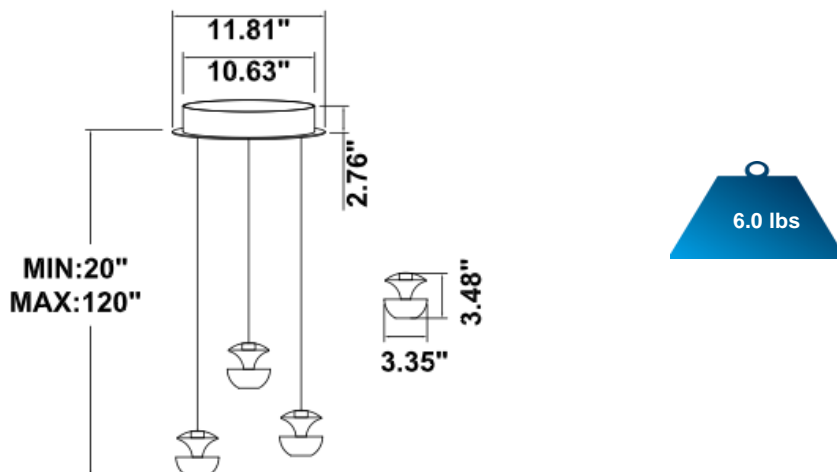

Vail 3 Tier A White / C White with Gold

PRODUCT DESCRIPTION

Each Vail light pod is roughly 3.5" dia. and weighs just over 1 lb. It is machined from a block of solid aluminum. It has an indirect and direct lighting component. Available with 1 to 16 light pods. Custom configurations, over 6,500 color finishes and suspension cable lengths are available. 3000K/3500K/4000K selectable by switch or RGB, Tunable White / Dimmable. Ships assembled.

EMERGENCY BATTERY OPTIONS

[SEE SPEC](#)

PICTURE	MODEL NUMBER	DESCRIPTION
	SB-EBP/5W/B	Factory installed Remote Emergency Battery Pack 5W 90 minutes
	SB-EBP/10.7W/B	Factory installed Remote Emergency Battery Pack 10.7W 90 minutes
	SB-EBP/17W/B	Factory installed Remote Emergency Battery Pack 17W 90 minutes

DIMENSION & WEIGHT: Canopy Size for ZigBee & DMX: 15.75" x 2.76"

PHOTOMETRIC: Test report for 1 Light only