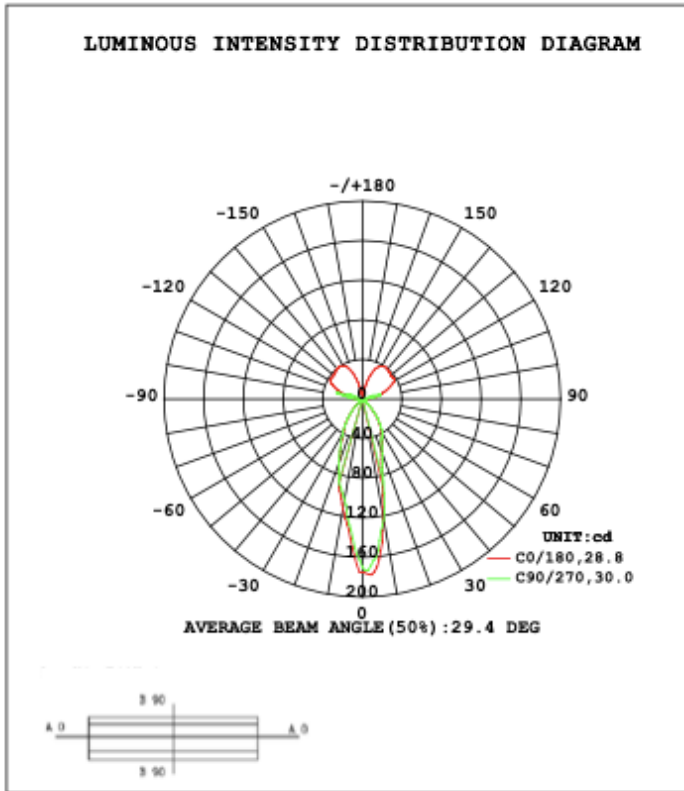

RGB/TUNABLE WHITE SMART CONTROL

[SEE SPEC AND VIDEO](#)

Get Smart

Using Amazon Echo, Echo Dot, or any Alexa-enabled device allows you to turn your luminaire on and off, dim the light and change light color to Red, Green, Blue or White independently by using voice command or Smart phone app, DMX, Handheld remote or wall control.

DIMENSION & WEIGHT: Canopy Size for ZigBee & DMX: 15.75" x 2.76"

PHOTOMETRIC: Test report for 1 Light only

Flux out: 25.29 lm

Height	Eavg, Emax	Angle: 28.85deg	Diameter
1m	112.1, 189.01x		51.45cm
2m	28.03, 47.241x		102.91cm
3m	12.46, 21.001x		154.36cm
4m	7.007, 11.811x		205.81cm
5m	4.484, 7.5591x		257.26cm
6m	3.114, 5.2491x		308.72cm
7m	2.288, 3.8561x		360.17cm
8m	1.752, 2.9531x		411.62cm
9m	1.384, 2.3331x		463.07cm
10m	1.121, 1.8901x		514.53cm

Note: The Curves indicate the illuminated area and the average illumination when the luminaire is at different distance.