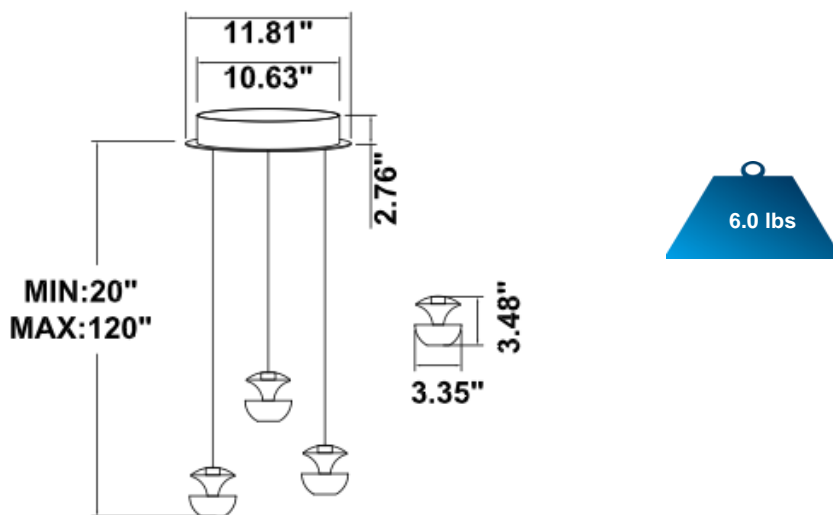

Vail 3 Tier B Black / D Black with Gold

PRODUCT DESCRIPTION

Each Vail light pod is roughly 3.5" dia. and weighs just over 1 lb, It is machined from a block of solid aluminum. It has an indirect and direct lighting component. Available with 1 to 16 light pods. Custom configurations, over 6,500 color finishes and suspension cable lengths are available. 3000K/3500K/4000K selectable by switch or RGB, Tunable White / Dimmable. Ships assembled.

SPECIFICATIONS

- 90+ CRI.
- Input: 100-277V, 50/60Hz
- UL listed, suitable for dry Location
- Built in color temperature selectable. Select from 3000K/3500K/4000K.
- 1-10V dimming standard, ELV, TRIAC dimming available.
- Suspended on 10' adjustable height cables, custom cable lengths available
- Solid aluminum housing, each individual Vail size 3.35" x 3.48", 1.15 lbs.

EMERGENCY BATTERY OPTIONS

[SEE SPEC](#)

PICTURE	MODEL NUMBER	DESCRIPTION
	SB-EBP/5W/B	Factory installed Remote Emergency Battery Pack 5W 90 minutes
	SB-EBP/10.7W/B	Factory installed Remote Emergency Battery Pack 10.7W 90 minutes
	SB-EBP/17W/B	Factory installed Remote Emergency Battery Pack 17W 90 minutes

DIMENSION & WEIGHT: Canopy Size for ZigBee & DMX: 15.75" x 2.76"

PHOTOMETRIC: Test report for 1 Light only

Flux out: 25.29 lm

Height	Eavg, Emax	Angle: 28.85deg	Diameter
1m	112.1, 189.01x		51.45cm
2m	28.03, 47.241x		102.91cm
3m	12.46, 21.001x		154.36cm
4m	7.007, 11.811x		205.81cm
5m	4.484, 7.5591x		257.26cm
6m	3.114, 5.2491x		308.72cm
7m	2.288, 3.8561x		360.17cm
8m	1.752, 2.9531x		411.62cm
9m	1.384, 2.3331x		463.07cm
10m	1.121, 1.8901x		514.53cm