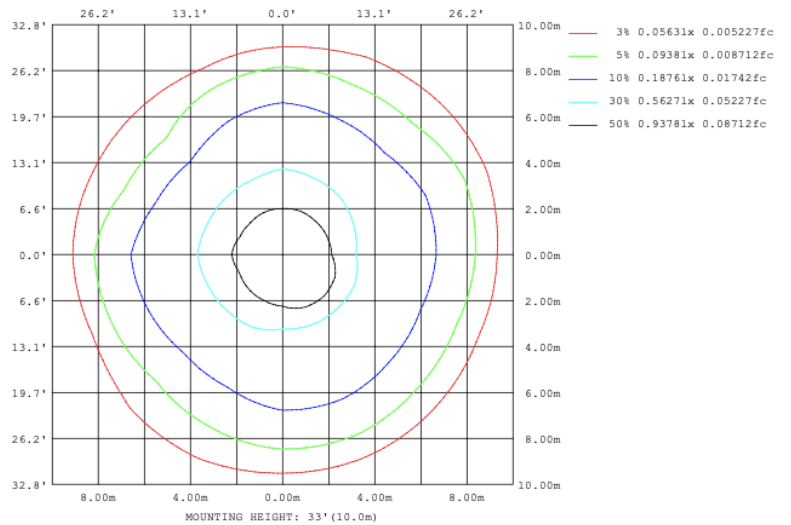

DIMENSION & WEIGHT: Canopy Size for ZigBee & DMX: 15.75" x 2.76"

PHOTOMETRIC: Test report for 1 Light only

Flux out: 25.29 lm

Height	Eavg, Emax	Angle: 28.85deg	Diameter
1m	112.1, 189.01x		51.45cm
2m	28.03, 47.241x		102.91cm
3m	12.46, 21.001x		154.36cm
4m	7.007, 11.811x		205.81cm
5m	4.484, 7.5591x		257.26cm
6m	3.114, 5.2491x		308.72cm
7m	2.288, 3.8561x		360.17cm
8m	1.752, 2.9531x		411.62cm
9m	1.384, 2.3331x		463.07cm
10m	1.121, 1.8901x		514.53cm

Note: The Curves indicate the illuminated area and the average illumination when the luminaire is at different distance.