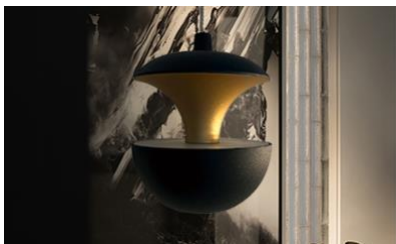

Vail 3 Tier B Black / D Black with Gold

PRODUCT DESCRIPTION

Each Vail light pod is roughly 3.5" dia. and weighs just over 1 lb, It is machined from a block of solid aluminum. It has an indirect and direct lighting component. Available with 1 to 16 light pods. Custom configurations, over 6,500 color finishes and suspension cable lengths are available. 3000K/3500K/4000K selectable by switch or RGB, Tunable White / Dimmable. Ships assembled.

SB-P03B Black

SB-P03D Black Gold

PARTS PACKED WITH STANDARD FIXTURE

- Plastic Anchors, Screws, Wire Connectors
- CCT Selector Switch

MODEL INFORMATION:

Example: SB-P03D25WSB

Products Series	Vail housing Finishes	Wattage	Options	RGB/CCT Select Only	Canopy Finishes	Aircraft Cable
*SB-P03	*D=Black with Gold (standard)	*25W=25W	*S=1-10V dimming, CRI 90 3000K/3500K/4000K Color Selectable (Standard), 4000K factory color default set.	T=3000K-4000K Tunable White	*B=Black Jack	*Blank=10' foot 120" (Standard)
	B=Black(standard)		L=ELV / Triac dimming with 3000K/3500K/4000K Color Selectable	R=RGB	S=Platinum Silver	5'=5 foot 60"
			D=DMX		W=Gloss White	15'=15 foot 180"
			Z=ZigBee			20'=20 foot 240"
Full Color Name or RAL number for Custom Colors, select from Color Collections	DMX for RGB and Tunable White, control by Wall Switch or DMX control system.	ZigBee for RGB and CCT tunable / dimmable using remote, DMX , App and Google Alexa.	Do not select this column if selected "S"	Full Color Name or RAL number for Custom Colors, select from Color Collections	25'=25 foot 300"	

LUMEN OUTPUT

Model Number	Number of lights	Wattage	Kevin	Lumen
SB-P03B/D	3	25W	3000K/3500K/4000K selectable	543 lm

STANDARD COLOR FINISHES

D: Black with Gold

B: Black

In addition to our standard colors, we offer more than 6,500 [finishes and colors](#) for your luminaire. We can match your paint sample or any RAL finish. Add texture and originality to create a perfect match