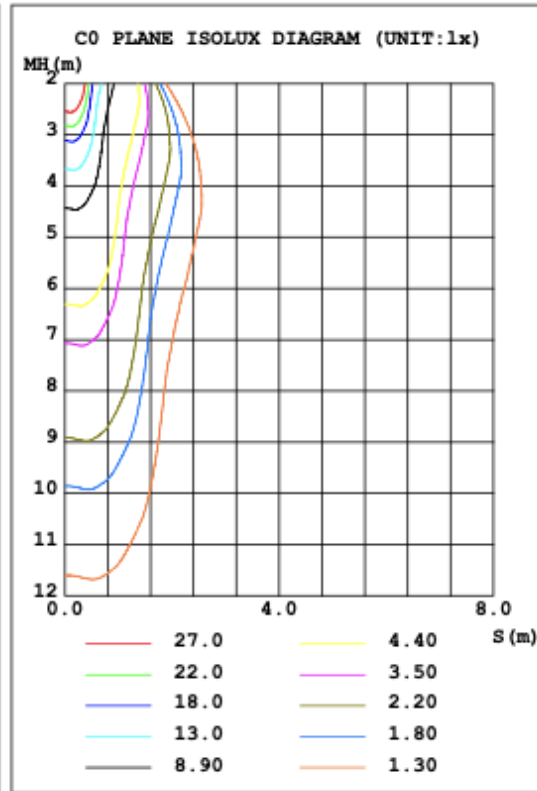

RGB/TUNABLE WHITE SMART CONTROL

[SEE SPEC AND VIDEO](#)

Get Smart

Using Amazon Echo, Echo Dot, or any Alexa-enabled device allows you to turn your luminaire on and off, dim the light and change light color to Red, Green, Blue or White independently by using voice command or Smart phone app, DMX, Handheld remote or wall control.

DIMENSION & WEIGHT: Canopy Size for ZigBee & DMX: 15.75" x 2.76"

PHOTOMETRIC: Test report for 1 Light only

Flux out: 25.29 lm

Height	Eavg, Emax	Angle: 28.85deg	Diameter
1m	112.1, 189.01x		51.45cm
2m	28.03, 47.241x		102.91cm
3m	12.46, 21.001x		154.36cm
4m	7.007, 11.811x		205.81cm
5m	4.484, 7.5591x		257.26cm
6m	3.114, 5.2491x		308.72cm
7m	2.288, 3.8561x		360.17cm
8m	1.752, 2.9531x		411.62cm
9m	1.384, 2.3331x		463.07cm
10m	1.121, 1.8901x		514.53cm

Note: The Curves indicate the illuminated area and the average illumination when the luminaire is at different distance.