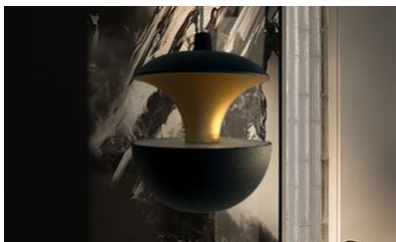

MODEL INFORMATION:

Example: SB-P05B40WSB

Products Series	Vail housing Finishes	Wattage	Options	RGB/CCT Select Only	Canopy Finishes	Aircraft Cable
*SB-P05	*B=Black	*40W=40W	*S=1-10V dimming, CRI 90 3000K/3500K/4000K Color Selectable (Standard), 4000K factory color default set.	T=3000K-4000K Tunable White	*B=Black Jack	*Blank=10' foot 120" (Standard)
	D=Black with Gold (standard)		L=ELV / Triac dimming with 3000K/3500K/4000K Color Selectable	R=RGB	S=Platinum Silver	5'=5 foot 60"
			D=DMX		W=Gloss White	15'=15 foot 180"
			Z=ZigBee			20'=20 foot 240"
Full Color Name or RAL number for Custom Colors, select from Color Collections	DMX for RGB and Tunable White, control by Wall Switch or DMX control system.	ZigBee for RGB and CCT tunable / dimmable using remote, DMX , App and Google Alexa.	Do not select this column if selected "S"	Full Color Name or RAL number for Custom Colors, select from Color Collections	25'=25 foot 300"	

LUMEN OUTPUT

Model Number	Number of lights	Wattage	Kevin	Lumen
SB-P05B/D	5	40W	3000K/3500K/4000K selectable	905 lm

STANDARD COLOR FINISHES

D: Black with Gold