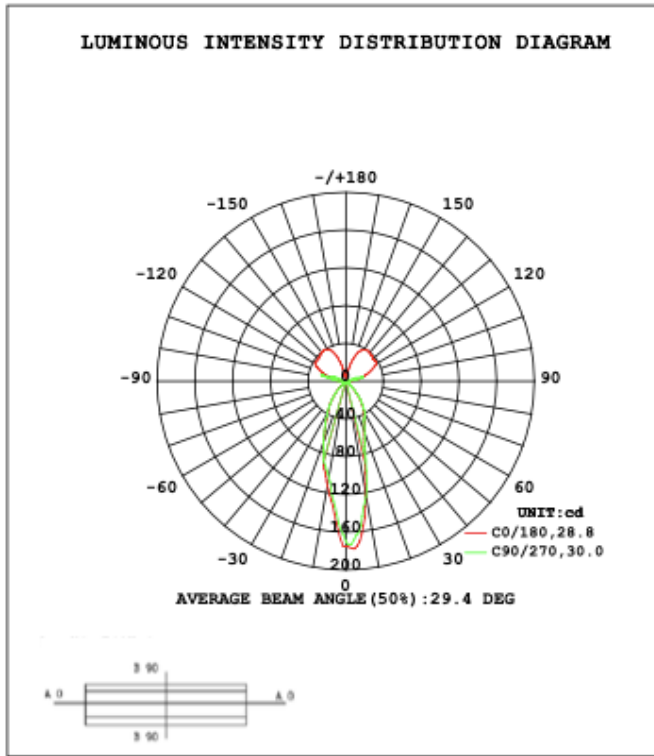

RGB/TUNABLE WHITE SMART CONTROL

[SEE SPEC AND VIDEO](#)

Get Smart

Using Amazon Echo, Echo Dot, or any Alexa-enabled device allows you to turn your luminaire on and off, dim the light and change light color to Red, Green, Blue or White independently by using voice command or Smart phone app, DMX, Handheld remote or wall control.

DIMENSION & WEIGHT: Canopy Size for ZigBee & DMX: 15.75" x 2.76"

PHOTOMETRIC: Test report for 1 Light only

Flux out: 25.29 lm

| Height | Eavg, Emax | Angle: 28.85deg | Diameter |
|--------|----------------|-----------------|----------|
| 1m | 112.1, 189.01x | | 51.45cm |
| 2m | 28.03, 47.241x | | 102.91cm |
| 3m | 12.46, 21.001x | | 154.36cm |
| 4m | 7.007, 11.811x | | 205.81cm |
| 5m | 4.484, 7.5591x | | 257.26cm |
| 6m | 3.114, 5.2491x | | 308.72cm |
| 7m | 2.288, 3.8561x | | 360.17cm |
| 8m | 1.752, 2.9531x | | 411.62cm |
| 9m | 1.384, 2.3331x | | 463.07cm |
| 10m | 1.121, 1.8901x | | 514.53cm |

Note: The Curves indicate the illuminated area and the average illumination when the luminaire is at different distance.