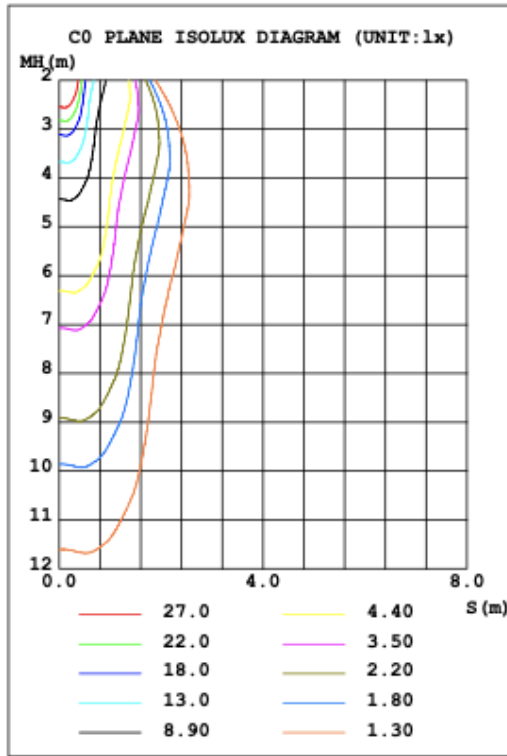

RGB/TUNABLE WHITE SMART CONTROL

[SEE SPEC AND VIDEO](#)

Get Smart

Using Amazon Echo, Echo Dot, or any Alexa-enabled device allows you to turn your luminaire on and off, dim the light and change light color to Red, Green, Blue or White independently by using voice command or Smart phone app, DMX, Handheld remote or wall control.

DIMENSION & WEIGHT: Canopy Size for ZigBee & DMX: 15.75" x 2.76"

PHOTOMETRIC: Test report for 1 Light only

Flux out: 25.29 lm

| Height | Eavg, Emax | Angle: 28.85deg | Diameter |
|--------|----------------|-----------------|----------|
| 1m | 112.1, 189.01x | | 51.45cm |
| 2m | 28.03, 47.241x | | 102.91cm |
| 3m | 12.46, 21.001x | | 154.36cm |
| 4m | 7.007, 11.811x | | 205.81cm |
| 5m | 4.484, 7.5591x | | 257.26cm |
| 6m | 3.114, 5.2491x | | 308.72cm |
| 7m | 2.288, 3.8561x | | 360.17cm |
| 8m | 1.752, 2.9531x | | 411.62cm |
| 9m | 1.384, 2.3331x | | 463.07cm |
| 10m | 1.121, 1.8901x | | 514.53cm |

Note: The Curves indicate the illuminated area and the average illumination when the luminaire is at different distance.