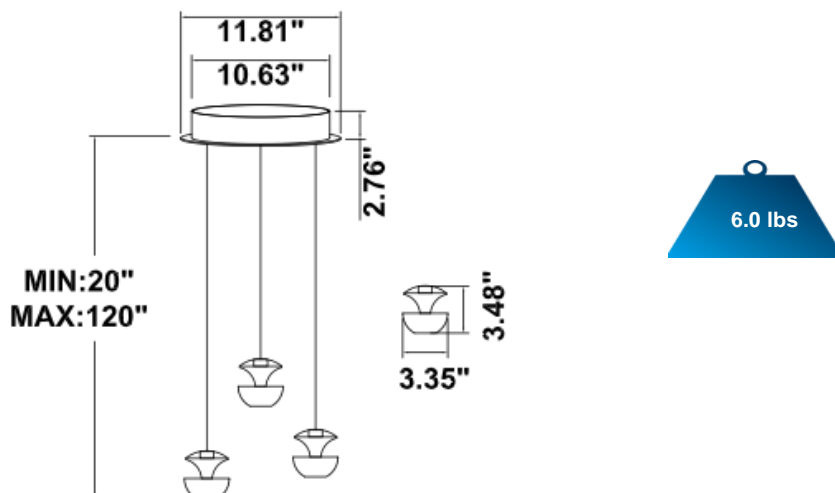

Vail 5 Tier B Black / D Black with Gold

PRODUCT DESCRIPTION

Each Vail light pod is roughly 3.5" dia. and weighs just over 1 lb. It is machined from a block of solid aluminum. It has an indirect and direct lighting component. Available with 1 to 16 light pods. Custom configurations, over 6,500 color finishes and suspension cable lengths are available. 3000K/3500K/4000K selectable by switch or RGB, Tunable White / Dimmable. Ships assembled.

EMERGENCY BATTERY OPTIONS

[SEE SPEC](#)

| PICTURE | MODEL NUMBER | DESCRIPTION |
|---|----------------|--|
|  | SB-EBP/5W/B | Factory installed Remote Emergency Battery Pack 5W 90 minutes |
| | SB-EBP/10.7W/B | Factory installed Remote Emergency Battery Pack 10.7W 90 minutes |
| | SB-EBP/17W/B | Factory installed Remote Emergency Battery Pack 17W 90 minutes |

DIMENSION & WEIGHT: Canopy Size for ZigBee & DMX: 15.75" x 2.76"

PHOTOMETRIC: Test report for 1 Light only

Flux out: 25.29 lm

| Height | Eavg, Emax | Angle: 28.85deg | Diameter |
|--------|----------------|-----------------|----------|
| 1m | 112.1, 189.01x | | 51.45cm |
| 2m | 28.03, 47.241x | | 102.91cm |
| 3m | 12.46, 21.001x | | 154.36cm |
| 4m | 7.007, 11.811x | | 205.81cm |
| 5m | 4.484, 7.5591x | | 257.26cm |
| 6m | 3.114, 5.2491x | | 308.72cm |
| 7m | 2.288, 3.8561x | | 360.17cm |
| 8m | 1.752, 2.9531x | | 411.62cm |
| 9m | 1.384, 2.3331x | | 463.07cm |
| 10m | 1.121, 1.8901x | | 514.53cm |

Note: The Curves indicate the illuminated area and the average illumination when the luminaire is at different distance.