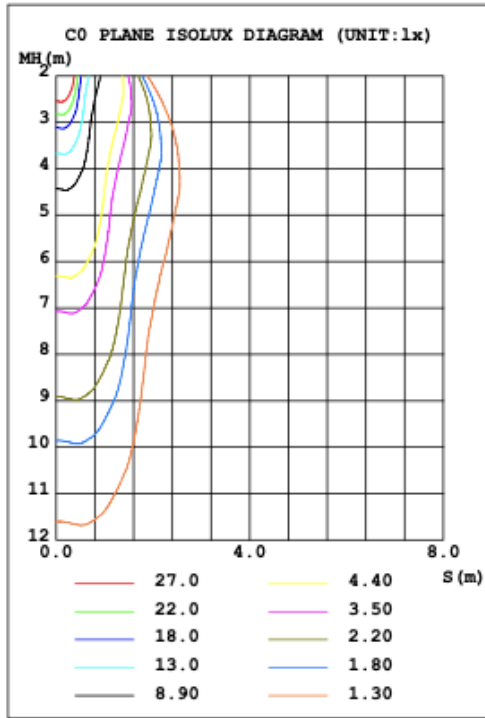

RGB/TUNABLE WHITE SMART CONTROL

[SEE SPEC AND VIDEO](#)

Get Smart

Using Amazon Echo, Echo Dot, or any Alexa-enabled device allows you to turn your luminaire on and off, dim the light and change light color to Red, Green, Blue or White independently by using voice command or Smart phone app, DMX, Handheld remote or wall control.

DIMENSION & WEIGHT: Canopy Size for ZigBee & DMX: 15.75" x 2.76"

PHOTOMETRIC: Test report for 1 Light only

Flux out: 25.29 lm

Height	Eavg, Emax	Angle: 28.85deg	Diameter
1m	112.1, 189.01x		51.45cm
2m	28.03, 47.241x		102.91cm
3m	12.46, 21.001x		154.36cm
4m	7.007, 11.811x		205.81cm
5m	4.484, 7.5591x		257.26cm
6m	3.114, 5.2491x		308.72cm
7m	2.288, 3.8561x		360.17cm
8m	1.752, 2.9531x		411.62cm
9m	1.384, 2.3331x		463.07cm
10m	1.121, 1.8901x		514.53cm

Note: The Curves indicate the illuminated area and the average illumination when the luminaire is at different distance.