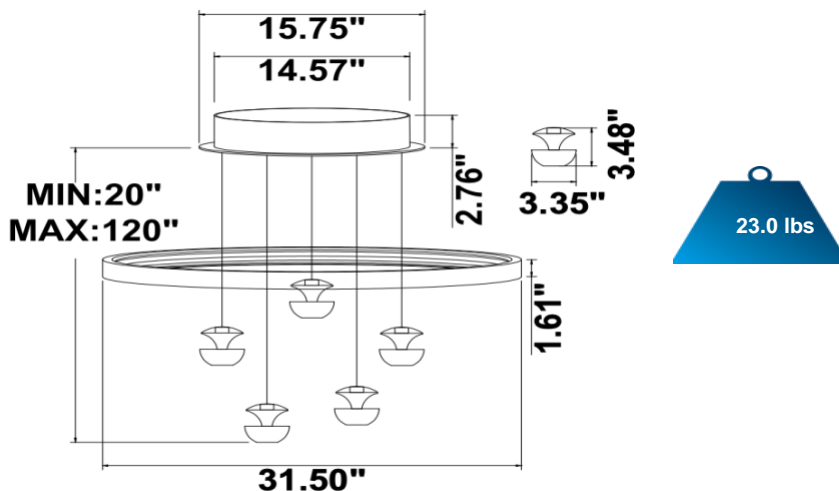

Vail 5 Tier E White / G White with Gold with ring

PRODUCT DESCRIPTION

Each Vail light pod is roughly 3.5" dia. and weighs just over 1 lb. It is machined from a block of solid aluminum. It has an indirect and direct lighting component. Available with 1 to 16 light pods. Custom configurations, over 6,500 color finishes and suspension cable lengths are available. 3000K/3500K/4000K selectable by switch or RGB, Tunable White / Dimmable. Ships assembled.

EMERGENCY BATTERY OPTIONS

[SEE SPEC](#)

PICTURE	MODEL NUMBER	DESCRIPTION
	SB-EBP/5W/B	Factory installed Remote Emergency Battery Pack 5W 90 minutes
	SB-EBP/10.7W/B	Factory installed Remote Emergency Battery Pack 10.7W 90 minutes
	SB-EBP/17W/B	Factory installed Remote Emergency Battery Pack 17W 90 minutes

DIMENSION & WEIGHT: Canopy Size for ZigBee & DMX: 15.75" x 2.76"

PHOTOMETRIC: Test report for 1 Light only

Flux out: 25.29 lm

Height	Eavg, Emax	Angle: 28.85deg	Diameter
1m	112.1, 189.01x		51.45cm
2m	28.03, 47.241x		102.91cm
3m	12.46, 21.001x		154.36cm
4m	7.007, 11.811x		205.81cm
5m	4.484, 7.5591x		257.26cm
6m	3.114, 5.2491x		308.72cm
7m	2.288, 3.8561x		360.17cm
8m	1.752, 2.9531x		411.62cm
9m	1.384, 2.3331x		463.07cm
10m	1.121, 1.8901x		514.53cm