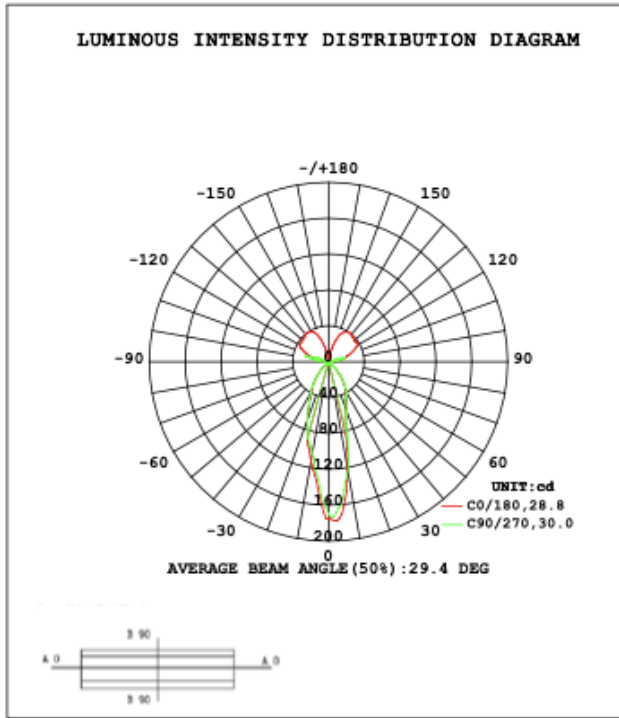

RGB/TUNABLE WHITE SMART CONTROL

[SEE SPEC AND VIDEO](#)

Get Smart

Using Amazon Echo, Echo Dot, or any Alexa-enabled device allows you to turn your luminaire on and off, dim the light and change light color to Red, Green, Blue or White independently by using voice command or Smart phone app, DMX, Handheld remote or wall control.

DIMENSION & WEIGHT: Canopy Size for ZigBee & DMX: 15.75" x 2.76"

PHOTOMETRIC: Test report for 1 Light only

Flux out: 25.29 lm

Height	Eavg, Emax	Angle: 28.85deg	Diameter
1m	112.1, 189.01x		51.45cm
2m	28.03, 47.241x		102.91cm
3m	12.46, 21.001x		154.36cm
4m	7.007, 11.811x		205.81cm
5m	4.484, 7.5591x		257.26cm
6m	3.114, 5.2491x		308.72cm
7m	2.288, 3.8561x		360.17cm
8m	1.752, 2.9531x		411.62cm
9m	1.384, 2.3331x		463.07cm
10m	1.121, 1.8901x		514.53cm

Note: The Curves indicate the illuminated area and the average illumination when the luminaire is at different distance.