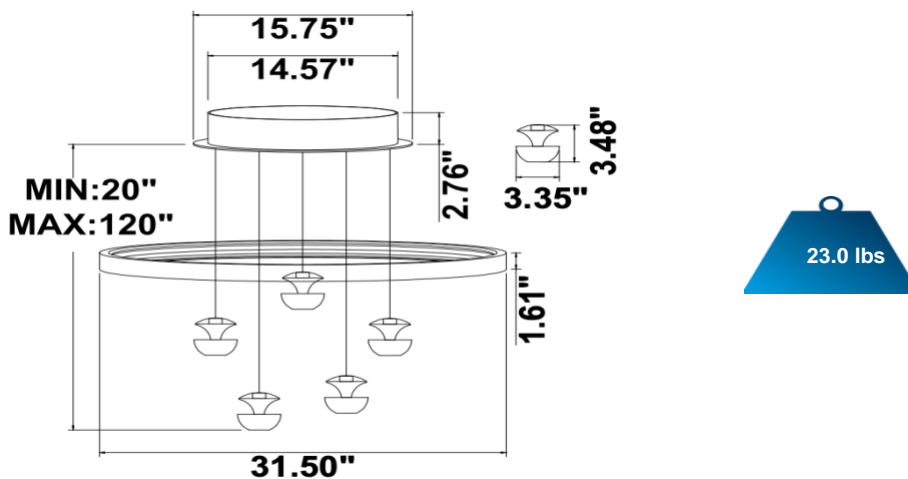

Vail 5 Tier F Black / H Black with Gold

PRODUCT DESCRIPTION

Each Vail light pod is roughly 3.5" dia. and weighs just over 1 lb, It is machined from a block of solid aluminum. It has an indirect and direct lighting component. Available with 1 to 16 light pods. Custom configurations, over 6,500 color finishes and suspension cable lengths are available. 3000K/3500K/4000K selectable by switch or RGB, Tunable White / Dimmable. Ships assembled.

SPECIFICATIONS

- 90+ CRI.
- Input: 100-277V, 50/60Hz
- UL listed, suitable for dry Location
- Built in color temperature selectable. Select from 3000K/3500K/4000K.
- 1-10V dimming standard, ELV, TRIAC dimming available.
- Suspended on 10' adjustable height cables, custom cable lengths available
- Solid aluminum housing, each individual Vail size 3.35" x 3.48", 1.15 lbs.

EMERGENCY BATTERY OPTIONS

[SEE SPEC](#)

PICTURE	MODEL NUMBER	DESCRIPTION
	SB-EBP/5W/B	Factory installed Remote Emergency Battery Pack 5W 90 minutes
	SB-EBP/10.7W/B	Factory installed Remote Emergency Battery Pack 10.7W 90 minutes
	SB-EBP/17W/B	Factory installed Remote Emergency Battery Pack 17W 90 minutes

DIMENSION & WEIGHT: Canopy Size for ZigBee & DMX: 15.75" x 2.76"

PHOTOMETRIC: For 1 Light only

Flux out:25.29 lm

Height	Eavg, Emax	Angle:28.85deg	Diameter
1m	112.1,189.0lx		51.45cm
2m	28.03,47.24lx		102.91cm
3m	12.46,21.00lx		154.36cm
4m	7.007,11.81lx		205.81cm
5m	4.484,7.559lx		257.26cm
6m	3.114,5.249lx		308.72cm
7m	2.288,3.856lx		360.17cm
8m	1.752,2.953lx		411.62cm
9m	1.384,2.333lx		463.07cm
10m	1.121,1.890lx		514.53cm