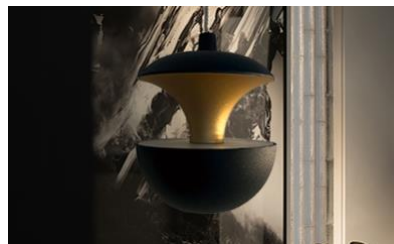

Vail 5 Tier F Black / H Black with Gold

PRODUCT DESCRIPTION

Each Vail light pod is roughly 3.5" dia. and weighs just over 1 lb, It is machined from a block of solid aluminum. It has an indirect and direct lighting component. Available with 1 to 16 light pods. Custom configurations, over 6,500 color finishes and suspension cable lengths are available. 3000K/3500K/4000K selectable by switch or RGB, Tunable White / Dimmable. Ships assembled.

PARTS PACKED WITH STANDARD FIXTURE

- Plastic Anchors, Screws, Wire Connectors
- CCT Selector Switch

SB-P05F
Black with Ring

SB-P05H
Black Gold with Ring

MODEL INFORMATION:

Example: SB-P05F40WSB

Products Series	Vail housing Finishes	Wattage	Options	RGB/CCT Select Only	Canopy Finishes	Aircraft Cable
*SB-P05	*F=Black(standard)	*40W=40W	*S=1-10V dimming, CRI 90 3000K/3500K/4000K Color Selectable (Standard), 4000K factory color default set.	T=3000K-4000K Tunable White	*B=Black Jack	*Blank=10' foot 120" (Standard)
	H=Black with Gold (standard)		L=ELV / Triac dimming with 3000K/3500K/4000K Color Selectable	R=RGB	S=Platinum Silver	5'=5 foot 60"
			D=DMX		W=Gloss White	15'=15 foot 180"
			Z=ZigBee			20'=20 foot 240"
Full Color Name or RAL number for Custom Colors, select from Color Collections	DMX for RGB and Tunable White, control by Wall Switch or DMX control system.	ZigBee for RGB and CCT tunable / dimmable using remote, DMX , App and Google Alexa.	Do not select this column if selected "S"	Full Color Name or RAL number for Custom Colors, select from Color Collections	25'=25 foot 300"	

LUMEN OUTPUT

Model Number	Number of lights	Wattage	Kevin	Lumen
SB-P05F/H	5	40W	3000K/3500K/4000K selectable	905 lm

STANDARD COLOR FINISHES

F: Black

H: Black with Gold

In addition to our standard colors, we offer more than 6,500 [finishes and colors](#) for your luminaire. We can match your paint sample or any RAL finish. Add texture and originality to create a perfect match