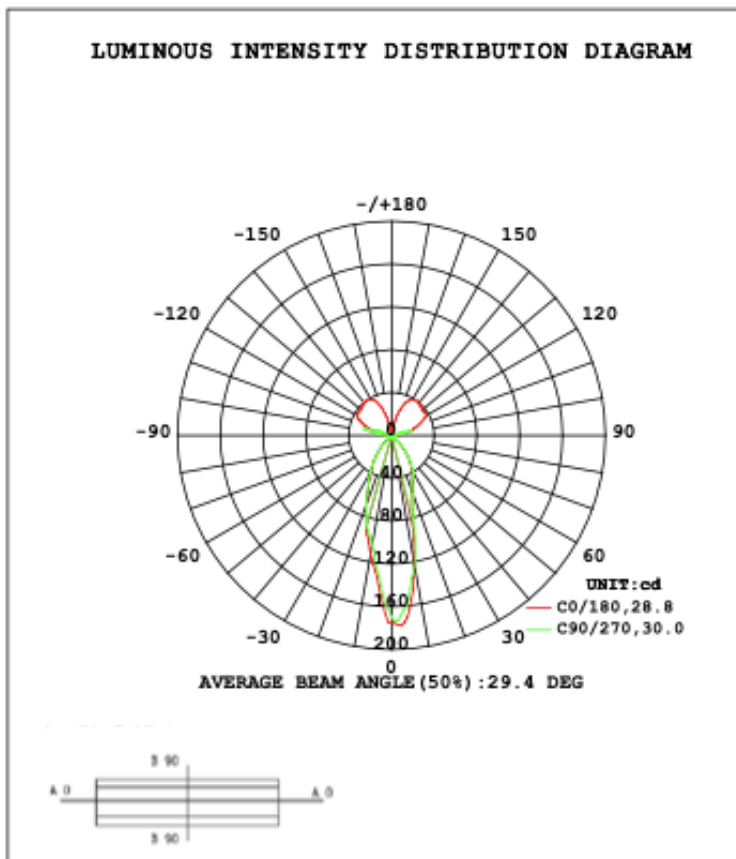

DIMENSION & WEIGHT: Canopy Size for ZigBee & DMX: 15.75" x 2.76"

PHOTOMETRIC: For 1 Light only

Flux out:25.29 lm

Height	Eavg, Emax	Angle:28.85deg	Diameter
1m	112.1,189.0lx		51.45cm
2m	28.03,47.24lx		102.91cm
3m	12.46,21.00lx		154.36cm
4m	7.007,11.81lx		205.81cm
5m	4.484,7.559lx		257.26cm
6m	3.114,5.249lx		308.72cm
7m	2.288,3.856lx		360.17cm
8m	1.752,2.953lx		411.62cm
9m	1.384,2.333lx		463.07cm
10m	1.121,1.890lx		514.53cm

Note:The Curves indicate the illuminated area and the average illumination when the luminaire is at different distance.