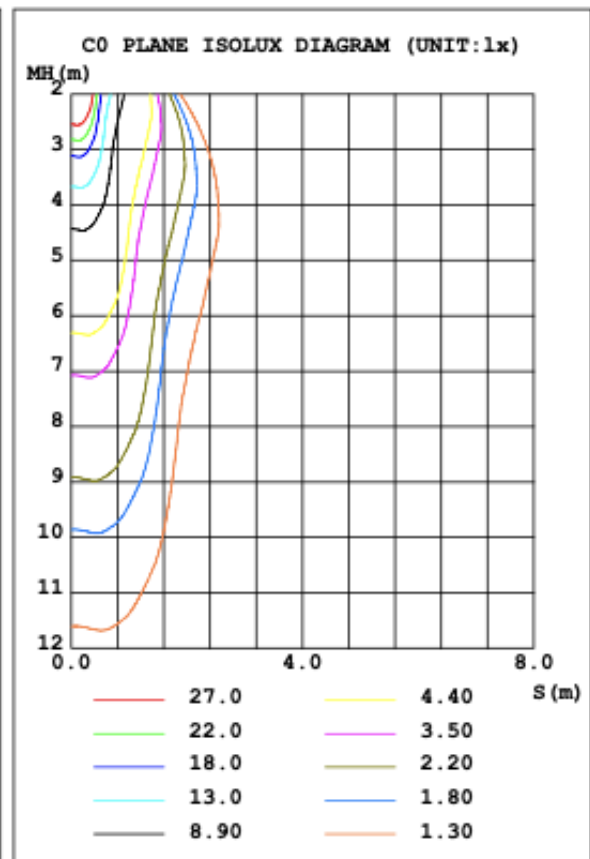

RGB/TUNABLE WHITE SMART CONTROL

[SEE SPEC AND VIDEO](#)

Get Smart

Using Amazon Echo, Echo Dot, or any Alexa-enabled device allows you to turn your luminaire on and off, dim the light and change light color to Red, Green, Blue or White independently by using voice command or Smart phone app, DMX, Handheld remote or wall control.

DIMENSION & WEIGHT: Canopy Size for ZigBee & DMX: 15.75" x 2.76"

PHOTOMETRIC: For 1 Light only

Flux out:25.29 lm

Height	Eavg, Emax	Angle:28.85deg	Diameter
1m	112.1,189.0lx		51.45cm
2m	28.03,47.24lx		102.91cm
3m	12.46,21.00lx		154.36cm
4m	7.007,11.81lx		205.81cm
5m	4.484,7.559lx		257.26cm
6m	3.114,5.249lx		308.72cm
7m	2.288,3.856lx		360.17cm
8m	1.752,2.953lx		411.62cm
9m	1.384,2.333lx		463.07cm
10m	1.121,1.890lx		514.53cm

Note:The Curves indicate the illuminated area and the average illumination when the luminaire is at different distance.