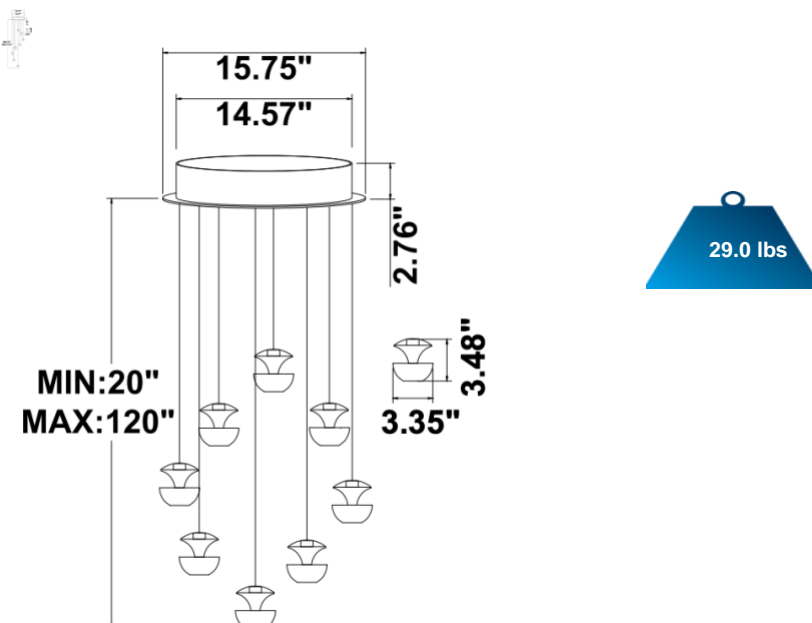

Vail 8 Tier B Black / D Black Gold

PRODUCT DESCRIPTION

Each Vail light pod is roughly 3.5" dia. and weighs just over 1 lb, It is machined from a block of solid aluminum. It has an indirect and direct lighting component. Available with 1 to 16 light pods. Custom configurations, over 6,500 color finishes and suspension cable lengths are available. 3000K/3500K/4000K selectable by switch or RGB, Tunable White / Dimmable. Ships assembled.

EMERGENCY BATTERY OPTIONS

[SEE SPEC](#)

| PICTURE | MODEL NUMBER | DESCRIPTION |
|-----------------------------------------------------------------------------------|----------------|------------------------------------------------------------------|
|  | SB-EBP/5W/B | Factory installed Remote Emergency Battery Pack 5W 90 minutes |
| | SB-EBP/10.7W/B | Factory installed Remote Emergency Battery Pack 10.7W 90 minutes |
| | SB-EBP/17W/B | Factory installed Remote Emergency Battery Pack 17W 90 minutes |

DIMENSION & WEIGHT: Canopy Size for ZigBee & DMX: 15.75" x 2.76"

PHOTOMETRIC: Test report for 1 Light only

Flux out: 25.29 lm

Note: The Curves indicate the illuminated area and the average illumination when the luminaire is at different distance.