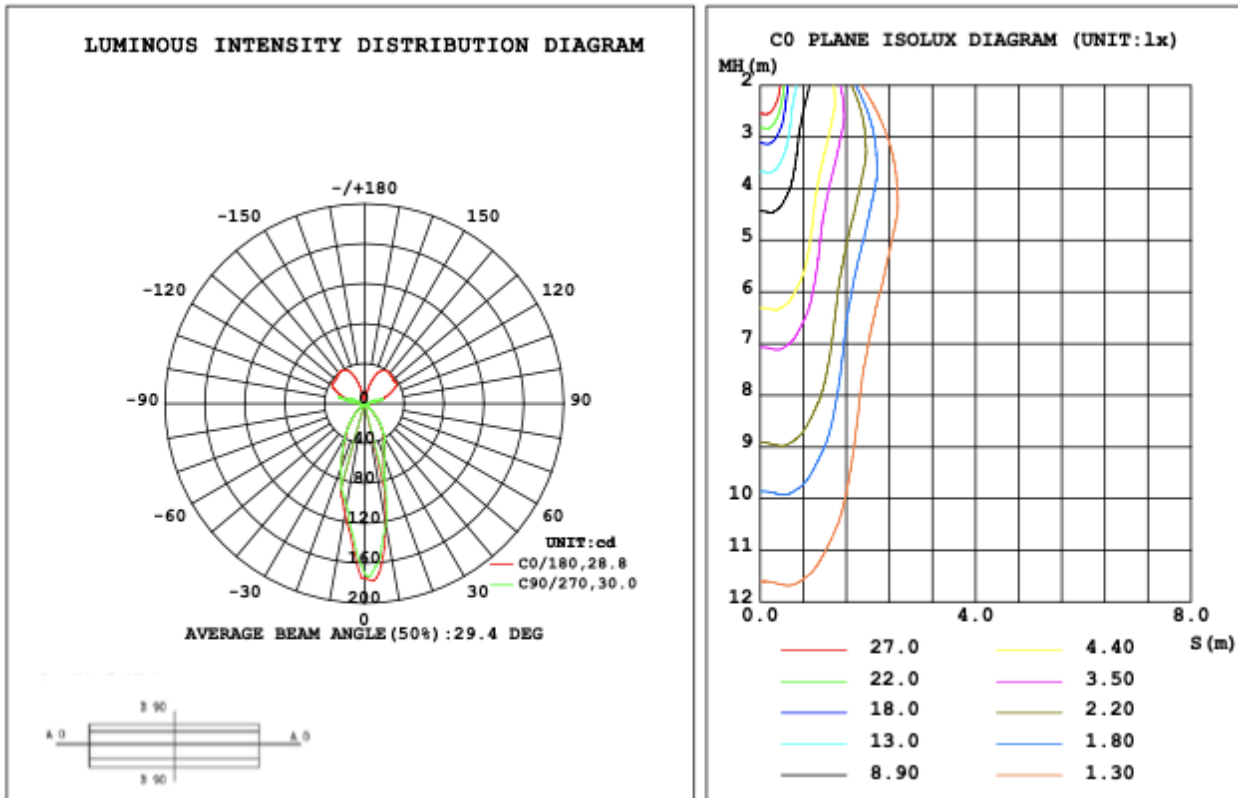

RGB/TUNABLE WHITE SMART CONTROL

[SEE SPEC AND VIDEO](#)

Get Smart

Using Amazon Echo, Echo Dot, or any Alexa-enabled device allows you to turn your luminaire on and off, dim the light and change light color to Red, Green, Blue or White independently by using voice command or Smart phone app, DMX, Handheld remote or wall control.

DIMENSION & WEIGHT: Canopy Size for ZigBee & DMX: 15.75" x 2.76"

PHOTOMETRIC: Test report for 1 Light only

Flux out: 25.29 lm

Note: The Curves indicate the illuminated area and the average illumination when the luminaire is at different distance.