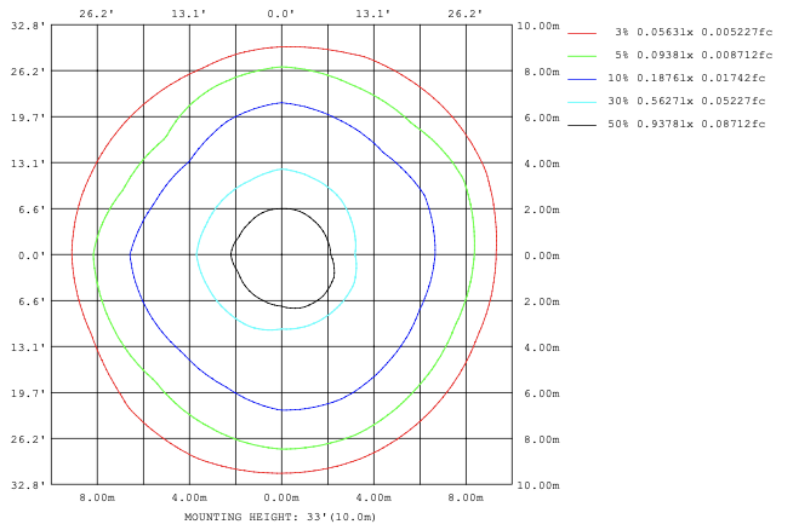

DIMENSION & WEIGHT: Canopy Size for ZigBee & DMX: 15.75" x 2.76"

PHOTOMETRIC: Test report for 1 Light only

Flux out: 25.29 lm

Note: The Curves indicate the illuminated area and the average illumination when the luminaire is at different distance.