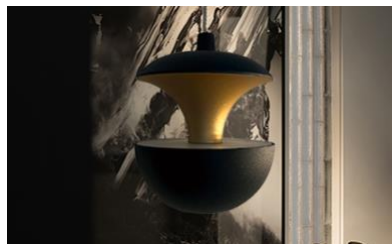

D: Black with Gold

In addition to our standard colors, we offer more than 6,500 [finishes and colors](#) for your luminaire. We can match your paint sample or any RAL finish. Add texture and originality to create a perfect match.