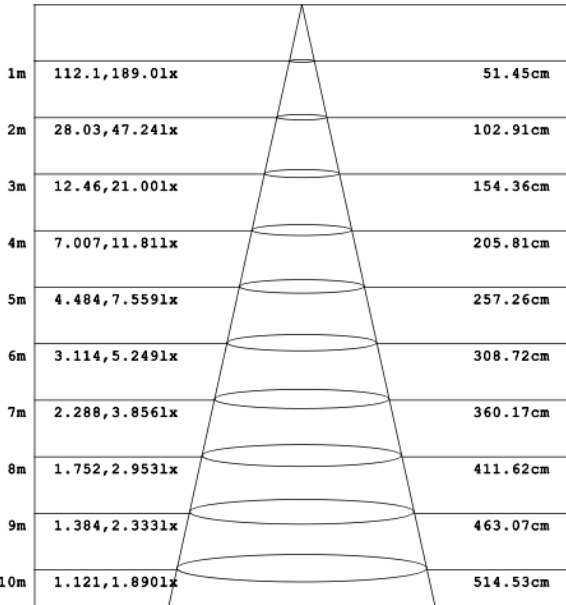

DIMENSION & WEIGHT: Canopy Size for ZigBee & DMX: 15.75" x 2.76"

PHOTOMETRIC: Test report for 1 Light only

Flux out: 25.29 lm

Note: The Curves indicate the illuminated area and the average illumination when the luminaire is at different distance.