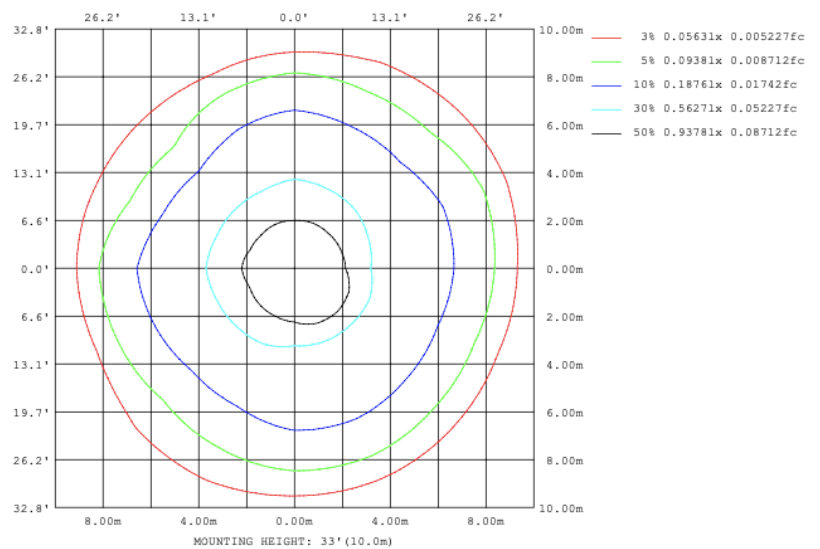

DIMENSION & WEIGHT: Canopy Size for ZigBee & DMX: 15.75" x 2.76"

PHOTOMETRIC: Test for 1 Light only

Flux out: 25.29 lm

Height	Eavg, Emax	Angle: 28.85deg	Diameter
1m	112.1, 189.0lx		51.45cm
2m	28.03, 47.24lx		102.91cm
3m	12.46, 21.00lx		154.36cm
4m	7.007, 11.81lx		205.81cm
5m	4.484, 7.559lx		257.26cm
6m	3.114, 5.249lx		308.72cm
7m	2.288, 3.856lx		360.17cm
8m	1.752, 2.953lx		411.62cm
9m	1.384, 2.333lx		463.07cm
10m	1.121, 1.890lx		514.53cm

Note: The Curves indicate the illuminated area and the average illumination when the luminaire is at different distance.