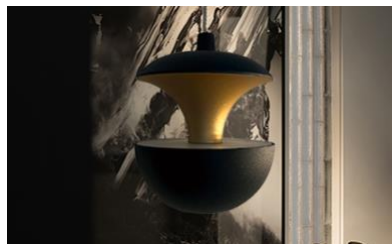

Vail 8 Tier F Black / H Black Gold

PRODUCT DESCRIPTION

Each Vail light pod is roughly 3.5" dia. and weighs just over 1 lb. It is machined from a block of solid aluminum. It has an indirect and direct lighting component. Available with 1 to 16 light pods. Custom configurations, over 6,500 color finishes and suspension cable lengths are available. 3000K/3500K/4000K selectable by switch or RGB, Tunable White / Dimmable. Ships assembled.

PARTS PACKED WITH STANDARD FIXTURE

- Plastic Anchors, Screws, Wire Connectors
- CCT Selector Switch

SB-P08F Black

SB-P08H Black Gold

MODEL INFORMATION:

Example: SB-P08F60WSB

Products Series	Vail housing Finishes	Wattage	Options	RGB/CCT Select Only	Canopy Finishes	Aircraft Cable
*SB-P08	*F=Black(standard)	*60W=60W	*S=1-10V dimming, CRI 90 3000K/3500K/4000K Color Selectable (Standard), 4000K factory color default set.	T=3000K-4000K Tunable White	*B=Black Jack	*Blank=10' foot 120" (Standard)
	H=Black with Gold (standard)		L=ELV / Triac dimming with 3000K/3500K/4000K Color Selectable	R=RGB	S=Platinum Silver	5'=5 foot 60"
			D=DMX		W=Gloss White	15'=15 foot 180"
			Z=ZigBee			20'=20 foot 240"
Full Color Name or RAL number for Custom Colors, select from Color Collections	DMX for RGB and Tunable White, control by Wall Switch or DMX control system.	ZigBee for RGB and CCT tunable / dimmable using remote, DMX , App and Google Alexa.	Do not select this column if selected "S"	Full Color Name or RAL number for Custom Colors, select from Color Collections	25'=25 foot 300"	

LUMEN OUTPUT

Model Number	Number of lights	Wattage	Kevin	Lumen
SB-P08F/H	8	60W	3000K/3500K/4000K selectable	1448 lm

STANDARD COLOR FINISHES

F: Black

H: Black with Gold

In addition to our standard colors, we offer more than 6,500 [finishes and colors](#) for your luminaire. We can match your paint sample or any RAL finish. Add texture and originality to create a perfect match.