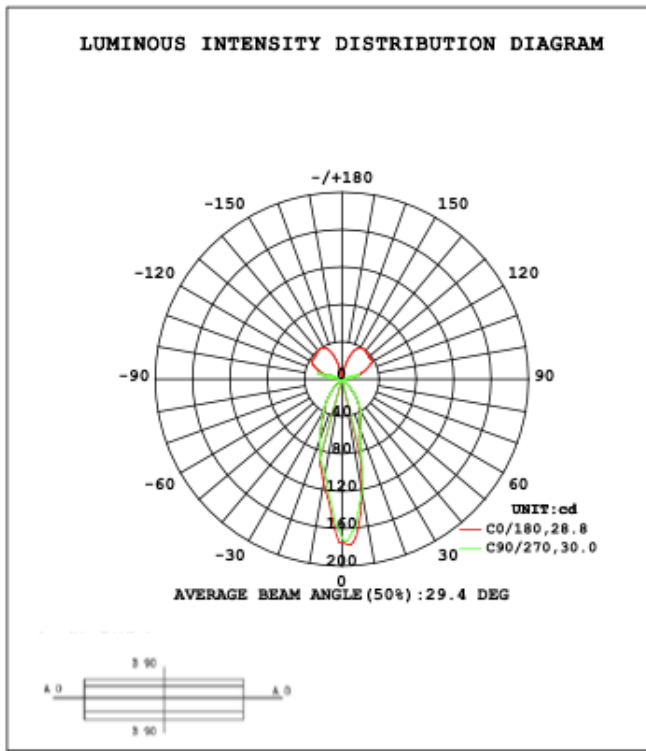

DIMENSION & WEIGHT: Canopy Size for ZigBee & DMX: 15.75" x 2.76"

PHOTOMETRIC: Test for 1 Light only

Flux out: 25.29 lm

Height	Eavg, Emax	Angle: 28.85deg	Diameter
1m	112.1, 189.0lx		51.45cm
2m	28.03, 47.24lx		102.91cm
3m	12.46, 21.00lx		154.36cm
4m	7.007, 11.81lx		205.81cm
5m	4.484, 7.559lx		257.26cm
6m	3.114, 5.249lx		308.72cm
7m	2.288, 3.856lx		360.17cm
8m	1.752, 2.953lx		411.62cm
9m	1.384, 2.333lx		463.07cm
10m	1.121, 1.890lx		514.53cm

Note: The Curves indicate the illuminated area and the average illumination when the luminaire is at different distance.