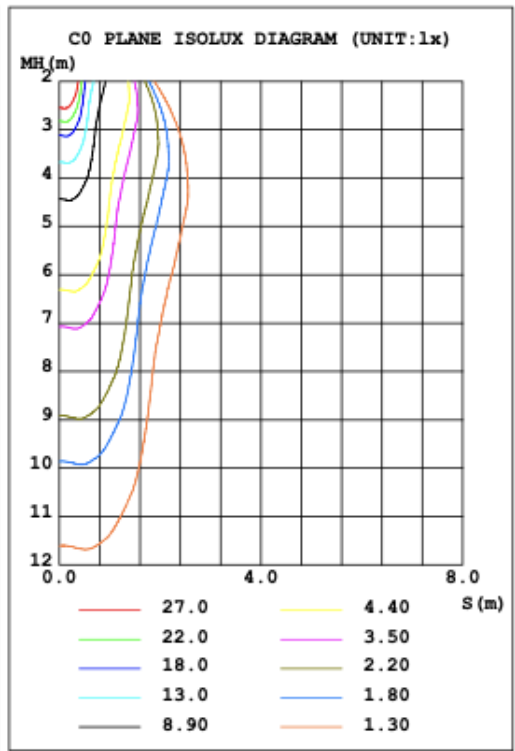

DIMENSION & WEIGHT: Canopy Size for ZigBee & DMX: 15.75" x 2.76"

PHOTOMETRIC: Test for 1 Light only

Flux out: 25.29 lm

Height	Eavg, Emax	Angle: 28.85deg	Diameter
1m	112.1, 189.0lx		51.45cm
2m	28.03, 47.24lx		102.91cm
3m	12.46, 21.00lx		154.36cm
4m	7.007, 11.81lx		205.81cm
5m	4.484, 7.559lx		257.26cm
6m	3.114, 5.249lx		308.72cm
7m	2.288, 3.856lx		360.17cm
8m	1.752, 2.953lx		411.62cm
9m	1.384, 2.333lx		463.07cm
10m	1.121, 1.890lx		514.53cm

Note: The Curves indicate the illuminated area and the average illumination when the luminaire is at different distance.