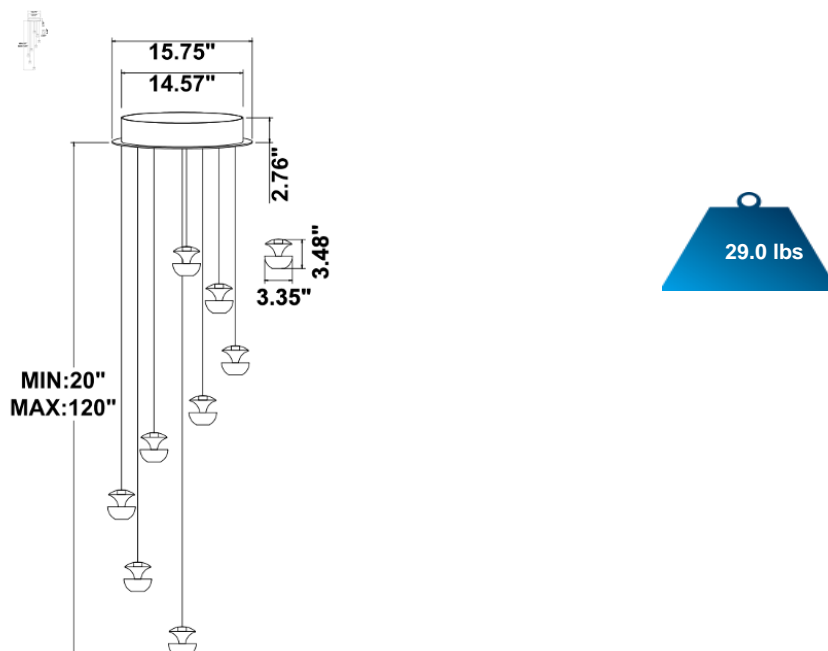

SPECIFICATIONS

- 90+ CRI.
- Input: 100-277V, 50/60Hz
- UL listed, suitable for dry Location
- Built in color temperature selectable. Select from 3000K/3500K/4000K.
- 1-10V dimming standard, ELV, TRIAC dimming available.
- Suspended on 10' adjustable height cables, custom cable lengths available
- Solid aluminum housing, each individual Vail size 3.35" x 3.48", 1.15 lbs.

EMERGENCY BATTERY OPTIONS

[SEE SPEC](#)

PICTURE	MODEL NUMBER	DESCRIPTION
	SB-EBP/5W/B	Factory installed Remote Emergency Battery Pack 5W 90 minutes
	SB-EBP/10.7W/B	Factory installed Remote Emergency Battery Pack 10.7W 90 minutes
	SB-EBP/17W/B	Factory installed Remote Emergency Battery Pack 17W 90 minutes

DIMENSION & WEIGHT: Canopy Size for ZigBee & DMX: 15.75" x 2.76"

PHOTOMETRIC: Test for 1 Light only

Flux out: 25.29 lm

Height	Eavg, Emax	Angle: 28.85deg	Diameter
1m	112.1, 189.0lx		51.45cm
2m	28.03, 47.24lx		102.91cm
3m	12.46, 21.00lx		154.36cm
4m	7.007, 11.81lx		205.81cm
5m	4.484, 7.559lx		257.26cm
6m	3.114, 5.249lx		308.72cm
7m	2.288, 3.856lx		360.17cm
8m	1.752, 2.953lx		411.62cm
9m	1.384, 2.333lx		463.07cm
10m	1.121, 1.890lx		514.53cm

Note: The Curves indicate the illuminated area and the average illumination when the luminaire is at different distance.