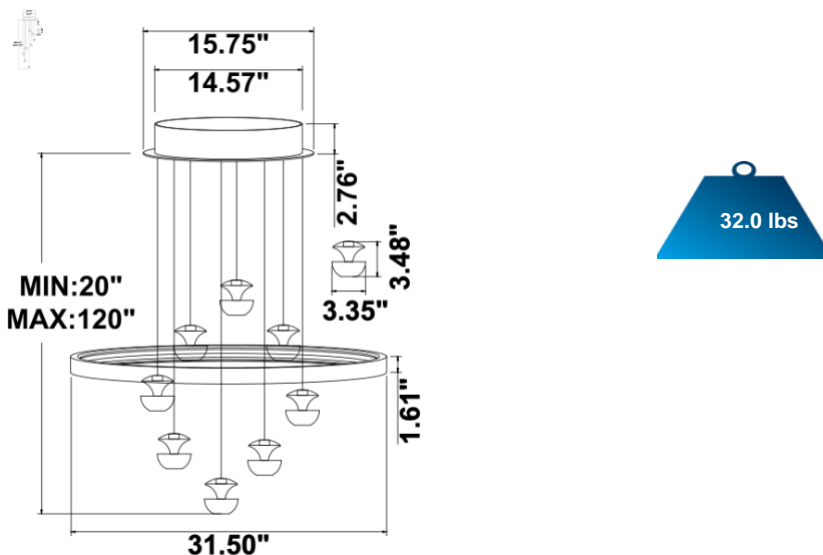

### PRODUCT DESCRIPTION

Each Vail light pod is roughly 3.5" dia. and weighs just over 1 lb. It is machined from a block of solid aluminum. It has an indirect and direct lighting component. Available with 1 to 16 light pods. Custom configurations, over 6,500 color finishes and suspension cable lengths are available. 3000K/3500K/4000K selectable by switch or RGB, Tunable White / Dimmable. Ships assembled.

**EMERGENCY BATTERY OPTIONS**

[EM SPEC](#)

PICTURE	MODEL NUMBER	DESCRIPTION
	SB-EBP/5W/B	Factory installed Remote Emergency Battery Pack 5W 90 minutes
	SB-EBP/10.7W/B	Factory installed Remote Emergency Battery Pack 10.7W 90 minutes
	SB-EBP/17W/B	Factory installed Remote Emergency Battery Pack 17W 90 minutes

**DIMENSION & WEIGHT:** Canopy Size for ZigBee & DMX: 15.75" x 2.76"

**PHOTOMETRIC: Test report for 1 Light only**

Flux out: 25.29 lm

Height	Eavg, Emax	Angle: 28.85deg	Diameter
1m	112.1, 189.0lx		51.45cm
2m	28.03, 47.24lx		102.91cm
3m	12.46, 21.00lx		154.36cm
4m	7.007, 11.81lx		205.81cm
5m	4.484, 7.559lx		257.26cm
6m	3.114, 5.249lx		308.72cm
7m	2.288, 3.856lx		360.17cm
8m	1.752, 2.953lx		411.62cm
9m	1.384, 2.333lx		463.07cm
10m	1.121, 1.890lx		514.53cm