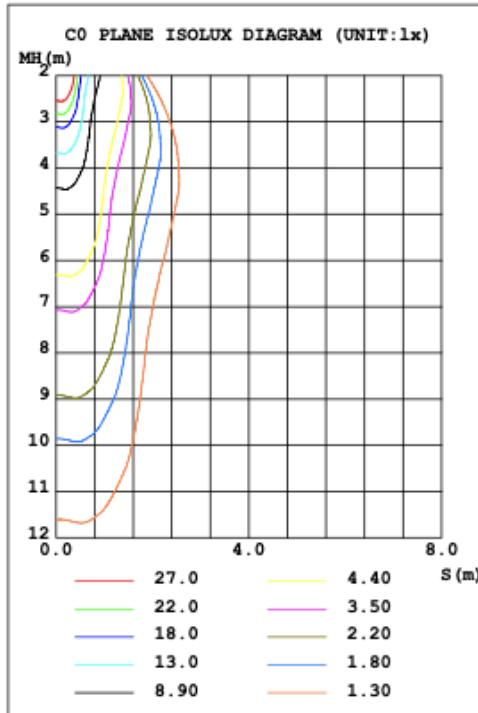

**RGB/TUNABLE WHITE SMART CONTROL**

[SEE SPEC AND VIDEO](#)

**DIMENSION & WEIGHT:** Canopy Size for ZigBee & DMX: 15.75" x 2.76"

**PHOTOMETRIC: Test report for 1 Light only**

Flux out: 25.29 lm

Height	Eavg, Emax	Angle: 28.85deg	Diameter
1m	112.1, 189.0lx		51.45cm
2m	28.03, 47.24lx		102.91cm
3m	12.46, 21.00lx		154.36cm
4m	7.007, 11.81lx		205.81cm
5m	4.484, 7.559lx		257.26cm
6m	3.114, 5.249lx		308.72cm
7m	2.288, 3.856lx		360.17cm
8m	1.752, 2.953lx		411.62cm
9m	1.384, 2.333lx		463.07cm
10m	1.121, 1.890lx		514.53cm