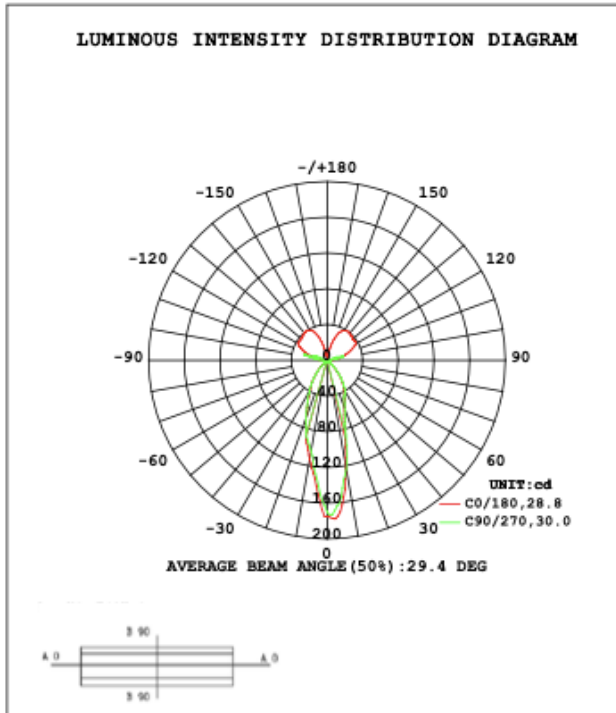

**RGB/TUNABLE WHITE SMART CONTROL**

[SEE SPEC AND VIDEO](#)

**DIMENSION & WEIGHT:** Canopy Size for ZigBee & DMX: 15.75" x 2.76"

**PHOTOMETRIC: Test report for 1 Light only**

Flux out: 25.29 lm

Height	Eavg, Emax	Angle: 28.85deg	Diameter
1m	112.1, 189.0lx		51.45cm
2m	28.03, 47.24lx		102.91cm
3m	12.46, 21.00lx		154.36cm
4m	7.007, 11.81lx		205.81cm
5m	4.484, 7.559lx		257.26cm
6m	3.114, 5.249lx		308.72cm
7m	2.288, 3.856lx		360.17cm
8m	1.752, 2.953lx		411.62cm
9m	1.384, 2.333lx		463.07cm
10m	1.121, 1.890lx		514.53cm

Note: The Curves indicate the illuminated area and the average illumination when the luminaire is at different distance.