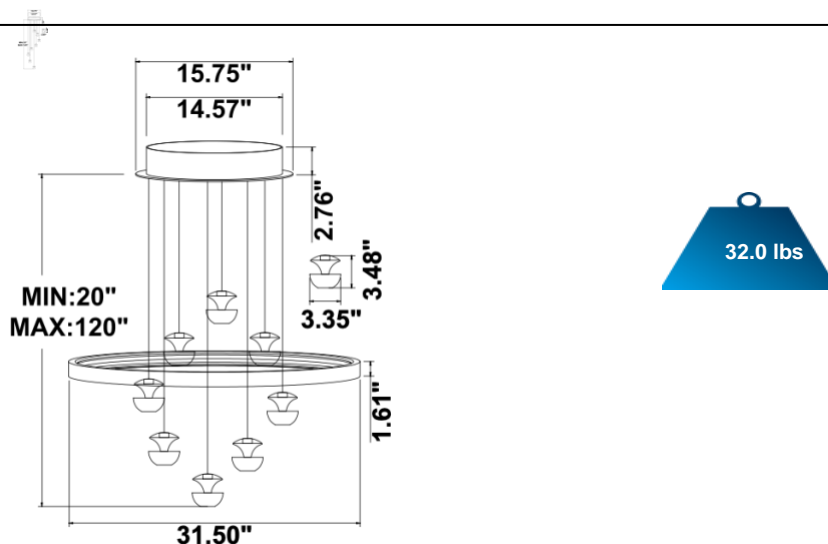

Vail 8 K Black / M Black Gold with Ring

PRODUCT DESCRIPTION

Each Vail light pod is roughly 3.5" dia. and weighs just over 1 lb, It is machined from a block of solid aluminum. It has an indirect and direct lighting component. Available with 1 to 16 light pods. Custom configurations, over 6,500 color finishes and suspension cable lengths are available. 3000K/3500K/4000K selectable by switch or RGB, Tunable White / Dimmable. Ships assembled.

SPECIFICATIONS

- 90+ CRI.
- Input: 100-277V, 50/60Hz
- UL listed, suitable for dry Location
- Built in color temperature selectable. Select from 3000K/3500K/4000K.
- 1-10V dimming standard, ELV, TRIAC dimming available.
- Suspended on 10' adjustable height cables, custom cable lengths available
- Solid aluminum housing, each individual Vail size 3.35" x 3.48", 1.15 lbs.

EMERGENCY BATTERY OPTIONS

[SEE SPEC](#)

PICTURE	MODEL NUMBER	DESCRIPTION
	SB-EBP/5W/B	Factory installed Remote Emergency Battery Pack 5W 90 minutes
	SB-EBP/10.7W/B	Factory installed Remote Emergency Battery Pack 10.7W 90 minutes
	SB-EBP/17W/B	Factory installed Remote Emergency Battery Pack 17W 90 minutes

DIMENSION & WEIGHT: Canopy Size for ZigBee & DMX: 15.75" x 2.76"

PHOTOMETRIC: Test report for 1 Light only