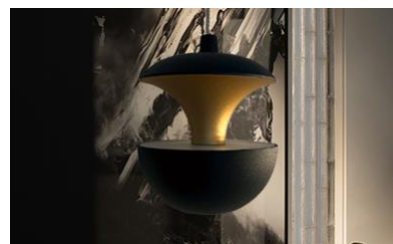

M: Black with Gold