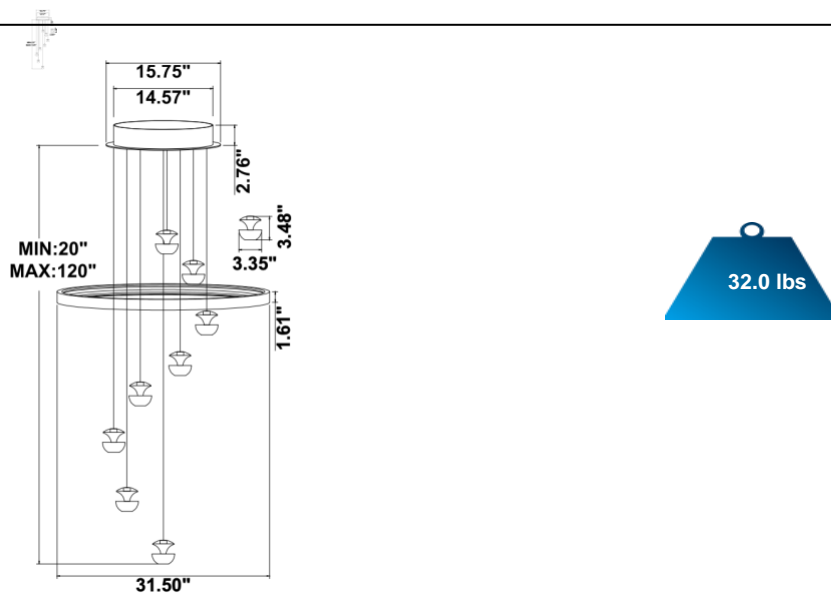

Vail 8 N Withe / P White Gold with Ring

PRODUCT DESCRIPTION

Each Vail light pod is roughly 3.5" dia. and weighs just over 1 lb, It is machined from a block of solid aluminum. It has an indirect and direct lighting component. Available with 1 to 16 light pods. Custom configurations, over 6,500 color finishes and suspension cable lengths are available. 3000K/3500K/4000K selectable by switch or RGB, Tunable White / Dimmable. Ships assembled.

EMERGENCY BATTERY OPTIONS

[SEE SPEC](#)

PICTURE	MODEL NUMBER	DESCRIPTION
	SB-EBP/5W/B	Factory installed Remote Emergency Battery Pack 5W 90 minutes
	SB-EBP/10.7W/B	Factory installed Remote Emergency Battery Pack 10.7W 90 minutes
	SB-EBP/17W/B	Factory installed Remote Emergency Battery Pack 17W 90 minutes

DIMENSION & WEIGHT: Canopy Size for ZigBee & DMX: 15.75" x 2.76"

PHOTOMETRIC: Test for 1 Light only

Flux out: 25.29 lm

Height	Eavg, Emax	Angle: 28.85deg	Diameter
1m	112.1, 189.0lx		51.45cm
2m	28.03, 47.24lx		102.91cm
3m	12.46, 21.00lx		154.36cm
4m	7.007, 11.81lx		205.81cm
5m	4.484, 7.559lx		257.26cm
6m	3.114, 5.249lx		308.72cm
7m	2.288, 3.856lx		360.17cm
8m	1.752, 2.953lx		411.62cm
9m	1.384, 2.333lx		463.07cm
10m	1.121, 1.890lx		514.53cm

Note: The Curves indicate the illuminated area and the average illumination when the luminaire is at different distance.