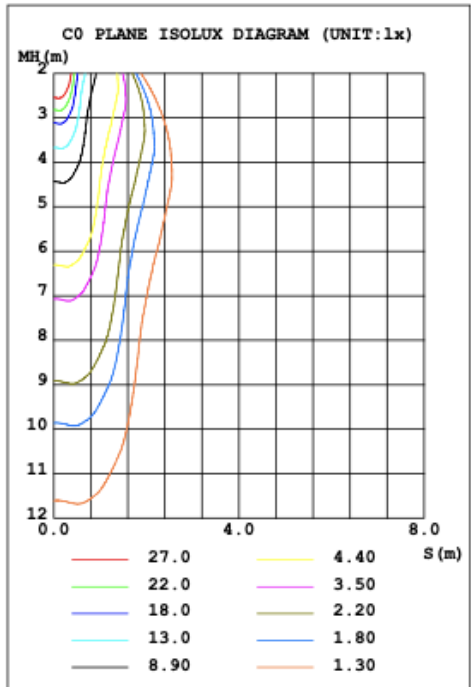

RGB/TUNABLE WHITE SMART CONTROL

[SEE SPEC AND VIDEO](#)

Get Smart

Using Amazon Echo, Echo Dot, or any Alexa-enabled device allows you to turn your luminaire on and off, dim the light and change light color to Red, Green, Blue or White independently by using voice command or Smart phone app, DMX, Handheld remote or wall control.

DIMENSION & WEIGHT: Canopy Size for ZigBee & DMX: 15.75" x 2.76"

PHOTOMETRIC: Test for 1 Light only

Flux out: 25.29 lm

Height	Eavg, Emax	Angle: 28.85deg	Diameter
1m	112.1, 189.0lx		51.45cm
2m	28.03, 47.24lx		102.91cm
3m	12.46, 21.00lx		154.36cm
4m	7.007, 11.81lx		205.81cm
5m	4.484, 7.559lx		257.26cm
6m	3.114, 5.249lx		308.72cm
7m	2.288, 3.856lx		360.17cm
8m	1.752, 2.953lx		411.62cm
9m	1.384, 2.333lx		463.07cm
10m	1.121, 1.890lx		514.53cm

Note: The Curves indicate the illuminated area and the average illumination when the luminaire is at different distance.