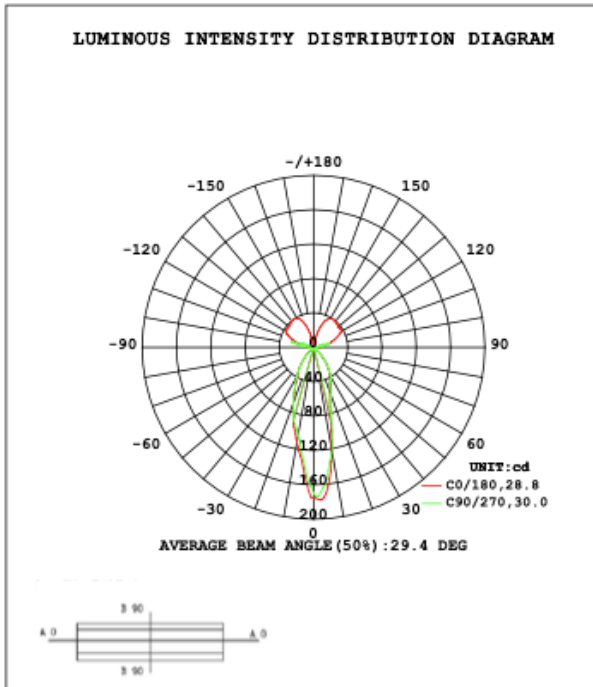

DIMENSION & WEIGHT: Canopy Size for ZigBee & DMX: 15.75" x 2.76"

PHOTOMETRIC: Test for 1 Light only

Flux out: 25.29 lm

Height	Eavg, Emax	Angle: 28.85deg	Diameter
1m	112.1, 189.0lx		51.45cm
2m	28.03, 47.24lx		102.91cm
3m	12.46, 21.00lx		154.36cm
4m	7.007, 11.81lx		205.81cm
5m	4.484, 7.559lx		257.26cm
6m	3.114, 5.249lx		308.72cm
7m	2.288, 3.856lx		360.17cm
8m	1.752, 2.953lx		411.62cm
9m	1.384, 2.333lx		463.07cm
10m	1.121, 1.890lx		514.53cm

Note: The Curves indicate the illuminated area and the average illumination when the luminaire is at different distance.