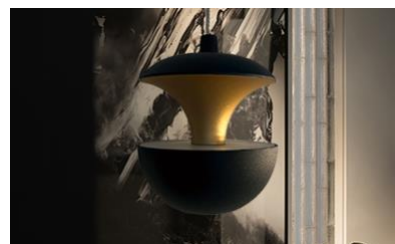

### PRODUCT DESCRIPTION

Each Vail light pod is roughly 3.5" dia. and weighs just over 1 lb, It is machined from a block of solid aluminum. It has an indirect and direct lighting component. Available with 1 to 16 light pods. Custom configurations, over 6,500 color finishes and suspension cable lengths are available. 3000K/3500K/4000K selectable by switch or RGB, Tunable White / Dimmable. Ships assembled.

Products Series	Vail housing Finishes	Wattage	Options	RGB/CCT Select Only	Canopy Finishes	Aircraft Cable
*SB-P08	*O=Black (standard)	*60W=60W	*S=1-10V dimming, CRI 90 3000K/3500K/4000K Color Selectable (Standard), 4000K factory color default set.	T=3000K-4000K Tunable White	*B=Black Jack	*Blank=10' foot 120" (Standard)
	Q=Black with Gold (standard)		L=ELV / Triac dimming with 3000K/3500K/4000K Color Selectable	R=RGB	S=Platinum Silver	5'=5 foot 60"
			D=DMX			15'=15 foot 180"
			Z=ZigBee			20'=20 foot 240"
Full Color Name or RAL number for Custom Colors, select from <a href="#">Color Collections</a>	DMX for RGB and Tunable White, control by Wall Switch or DMX control system.	Do not select this column if selected "S"	Full Color Name or RAL number for Custom Colors, select from <a href="#">Color Collections</a>	25'=25 foot 300"		
				ZigBee for RGB and CCT tunable / dimmable using remote, DMX , App and Google Alexa.	W=Gloss White	

**LUMEN OUTPUT**

Model Number	Number of lights	Wattage	Kevin	Lumen
SB-P08O/Q	8	60W	3000K/3500K/4000K selectable	1448 lm

**STANDARD COLOR FINISHES**

O: Black

Q: Black with Gold

In addition to our standard colors, we offer more than 6,500 [finishes and colors](#) for your luminaire. We can match your paint sample or any RAL finish. Add texture and originality to create a perfect match.