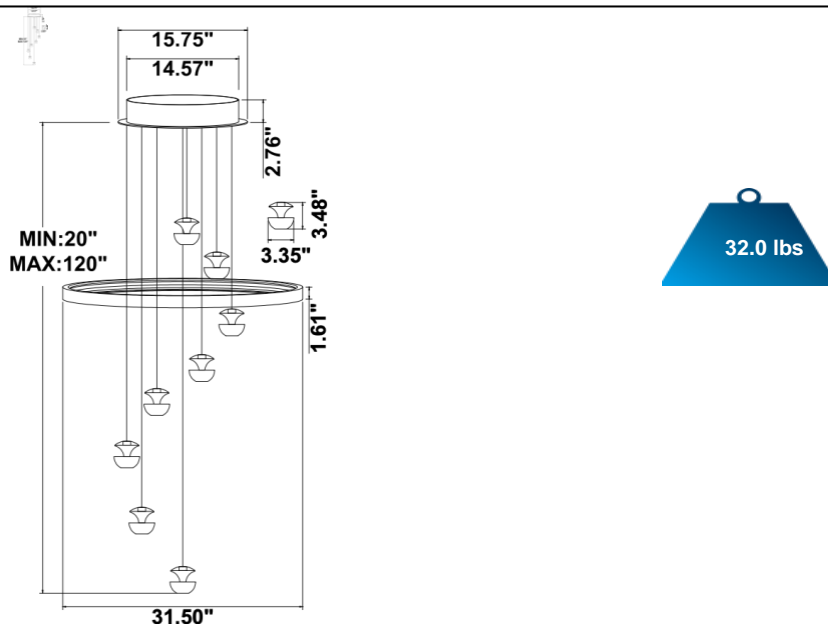

### PRODUCT DESCRIPTION

Each Vail light pod is roughly 3.5" dia. and weighs just over 1 lb, It is machined from a block of solid aluminum. It has an indirect and direct lighting component. Available with 1 to 16 light pods. Custom configurations, over 6,500 color finishes and suspension cable lengths are available. 3000K/3500K/4000K selectable by switch or RGB, Tunable White / Dimmable. Ships assembled.

### SPECIFICATIONS

- 90+ CRI.
- Input: 100-277V, 50/60Hz
- UL listed, suitable for dry Location
- Built in color temperature selectable. Select from 3000K/3500K/4000K.
- 1-10V dimming standard, ELV, TRIAC dimming available.
- Suspended on 10' adjustable height cables, custom cable lengths available
- Solid aluminum housing, each individual Vail size 3.35" x 3.48", 1.15 lbs.

**EMERGENCY BATTERY OPTIONS**

[SEE SPEC](#)

PICTURE	MODEL NUMBER	DESCRIPTION
	SB-EBP/5W/B	Factory installed Remote Emergency Battery Pack 5W 90 minutes
	SB-EBP/10.7W/B	Factory installed Remote Emergency Battery Pack 10.7W 90 minutes
	SB-EBP/17W/B	Factory installed Remote Emergency Battery Pack 17W 90 minutes

**DIMENSION & WEIGHT: Canopy Size for ZigBee & DMX: 15.75" x 2.76"**

**PHOTOMETRIC: Test report for 1 Light only**