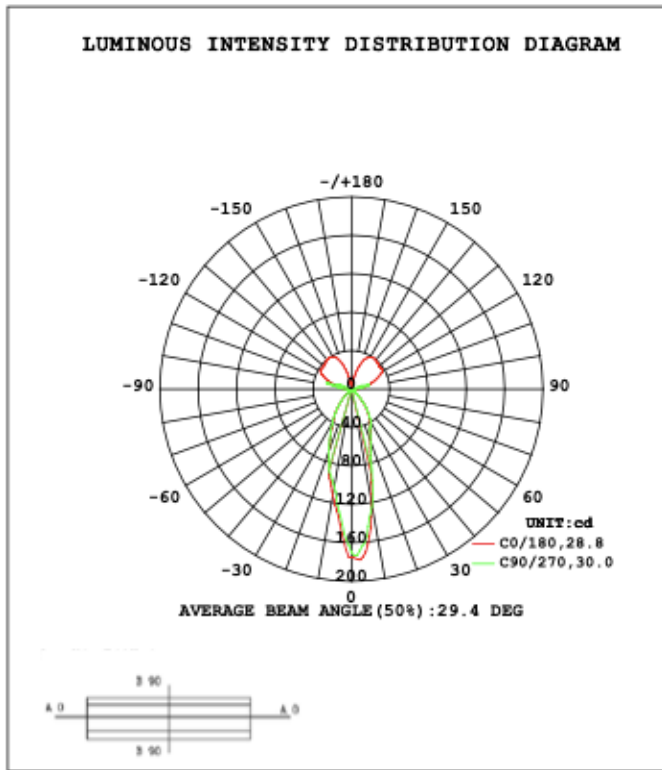

**DIMENSION & WEIGHT:** Canopy Size for ZigBee & DMX: 15.75" x 2.76"

**PHOTOMETRIC: Test report for 1 Light only**

Flux out: 25.29 lm

| Height | Eavg, Emax     | Angle: 28.85deg | Diameter |
|--------|----------------|-----------------|----------|
| 1m     | 112.1, 189.0lx |                 | 51.45cm  |
| 2m     | 28.03, 47.24lx |                 | 102.91cm |
| 3m     | 12.46, 21.00lx |                 | 154.36cm |
| 4m     | 7.007, 11.81lx |                 | 205.81cm |
| 5m     | 4.484, 7.559lx |                 | 257.26cm |
| 6m     | 3.114, 5.249lx |                 | 308.72cm |
| 7m     | 2.288, 3.856lx |                 | 360.17cm |
| 8m     | 1.752, 2.953lx |                 | 411.62cm |
| 9m     | 1.384, 2.333lx |                 | 463.07cm |
| 10m    | 1.121, 1.890lx |                 | 514.53cm |

Note: The Curves indicate the illuminated area and the average illumination when the luminaire is at different distance.