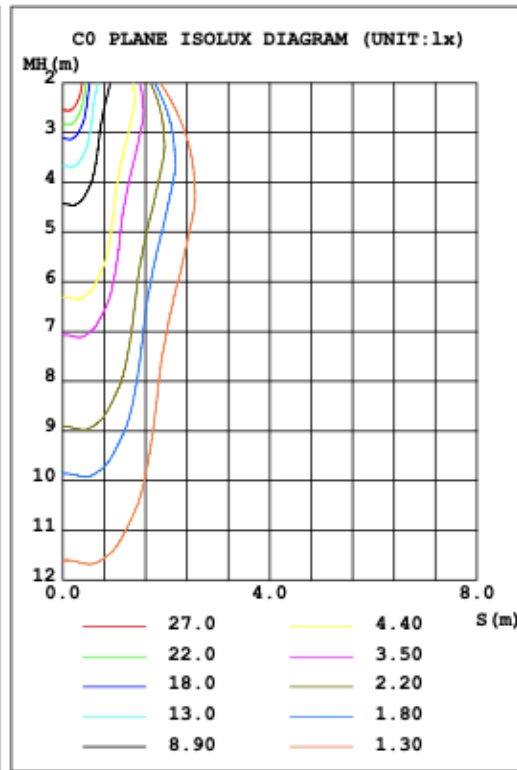

**EMERGENCY BATTERY OPTIONS**

[SEE SPEC](#)

| PICTURE   | MODEL NUMBER   | DESCRIPTION  |
|---|----------------|--|
|  | SB-EBP/5W/B    | Factory installed Remote Emergency Battery Pack 5W 90 minutes    |
|   | SB-EBP/10.7W/B | Factory installed Remote Emergency Battery Pack 10.7W 90 minutes |
|   | SB-EBP/17W/B   | Factory installed Remote Emergency Battery Pack 17W 90 minutes   |

**DIMENSION & WEIGHT:** Canopy Size for ZigBee & DMX: 15.75" x 2.76"

**PHOTOMETRIC: Test report for 1 Light only**

Flux out: 25.29 lm

| Height | Eavg, Emax     | Angle: 28.85deg | Diameter |
|--------|----------------|-----------------|----------|
| 1m     | 112.1, 189.0lx |                 | 51.45cm  |
| 2m     | 28.03, 47.24lx |                 | 102.91cm |
| 3m     | 12.46, 21.00lx |                 | 154.36cm |
| 4m     | 7.007, 11.81lx |                 | 205.81cm |
| 5m     | 4.484, 7.559lx |                 | 257.26cm |
| 6m     | 3.114, 5.249lx |                 | 308.72cm |
| 7m     | 2.288, 3.856lx |                 | 360.17cm |
| 8m     | 1.752, 2.953lx |                 | 411.62cm |
| 9m     | 1.384, 2.333lx |                 | 463.07cm |
| 10m    | 1.121, 1.890lx |                 | 514.53cm |

Note: The Curves indicate the illuminated area and the average illumination when the luminaire is at different distance.