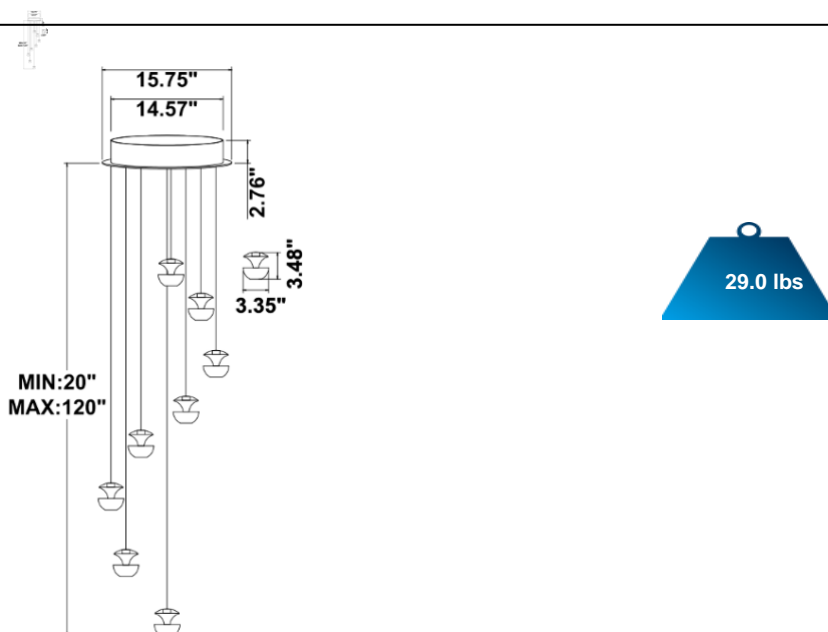

### PRODUCT DESCRIPTION

Each Vail light pod is roughly 3.5" dia. and weighs just over 1 lb, It is machined from a block of solid aluminum. It has an indirect and direct lighting component. Available with 1 to 16 light pods. Custom configurations, over 6,500 color finishes and suspension cable lengths are available. 3000K/3500K/4000K selectable by switch or RGB, Tunable White / Dimmable. Ships assembled.

**EMERGENCY BATTERY OPTIONS**

[SEE SPEC](#)

| PICTURE   | MODEL NUMBER   | DESCRIPTION  |
|---|----------------|--|
|  | SB-EBP/5W/B    | Factory installed Remote Emergency Battery Pack 5W 90 minutes    |
|   | SB-EBP/10.7W/B | Factory installed Remote Emergency Battery Pack 10.7W 90 minutes |
|   | SB-EBP/17W/B   | Factory installed Remote Emergency Battery Pack 17W 90 minutes   |

**DIMENSION & WEIGHT:** Canopy Size for ZigBee & DMX: 15.75" x 2.76"

**PHOTOMETRIC: Test report for 1 Light only**

Flux out: 25.29 lm

| Height | Eavg, Emax     | Angle: 28.85deg | Diameter |
|--------|----------------|-----------------|----------|
| 1m     | 112.1, 189.0lx |                 | 51.45cm  |
| 2m     | 28.03, 47.24lx |                 | 102.91cm |
| 3m     | 12.46, 21.00lx |                 | 154.36cm |
| 4m     | 7.007, 11.81lx |                 | 205.81cm |
| 5m     | 4.484, 7.559lx |                 | 257.26cm |
| 6m     | 3.114, 5.249lx |                 | 308.72cm |
| 7m     | 2.288, 3.856lx |                 | 360.17cm |
| 8m     | 1.752, 2.953lx |                 | 411.62cm |
| 9m     | 1.384, 2.333lx |                 | 463.07cm |
| 10m    | 1.121, 1.890lx |                 | 514.53cm |

Note: The Curves indicate the illuminated area and the average illumination when the luminaire is at different distance.