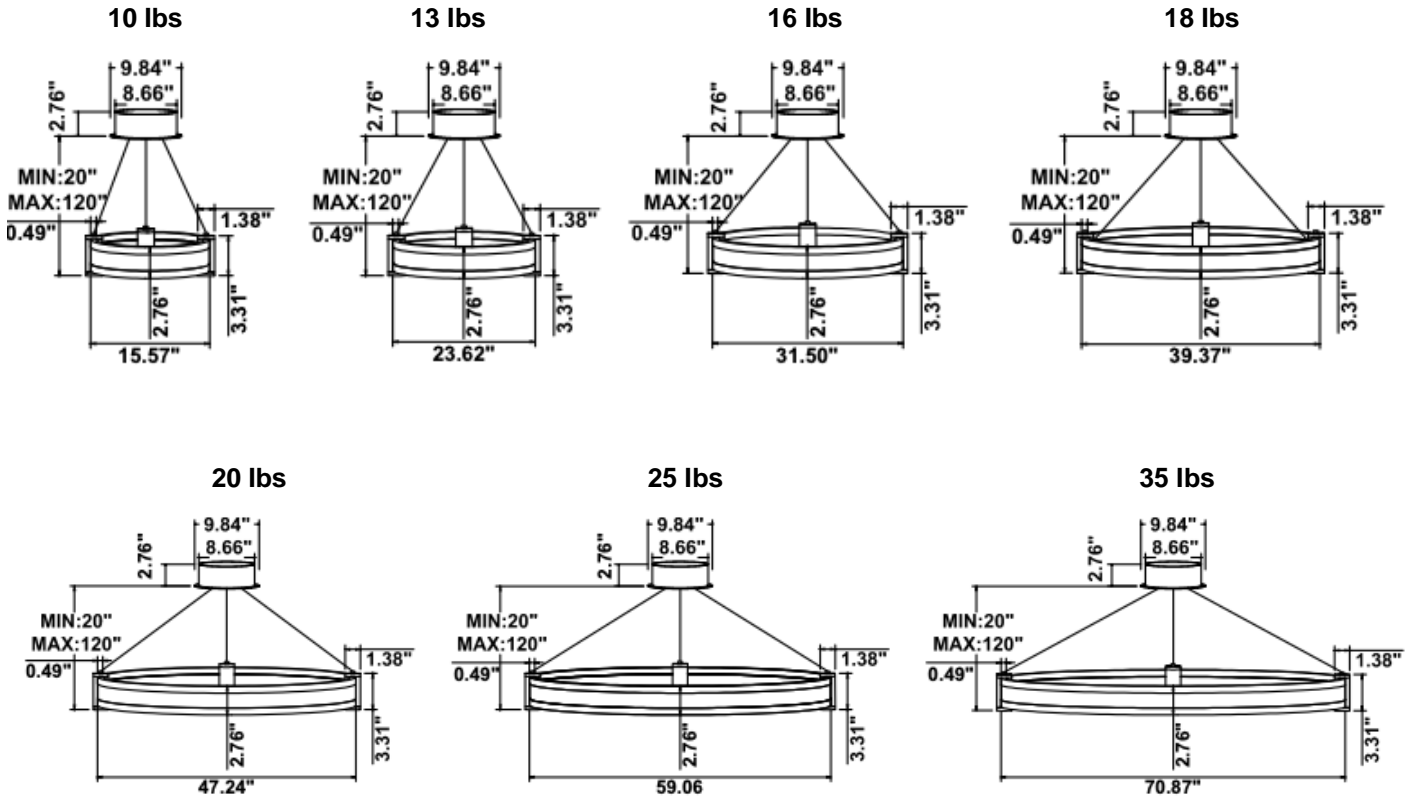

## RGBW/TUNABLE WHITE SMART CONTROL

[SEE SPEC AND VIDEO](#)

## DIMENSIONS & WEIGHTS: Canopy Size for ZigBee & DMX: 15.75" x 2.76"

15.57" = 16" / 23.62" = 24" / 31.5" = 32" / 39.37" = 40" / 47.24" = 48" / 59.06" = 60" / 70.87" = 72"

**SB-U01D**

**SB-U01H**

**PHOTOMETRIC:**