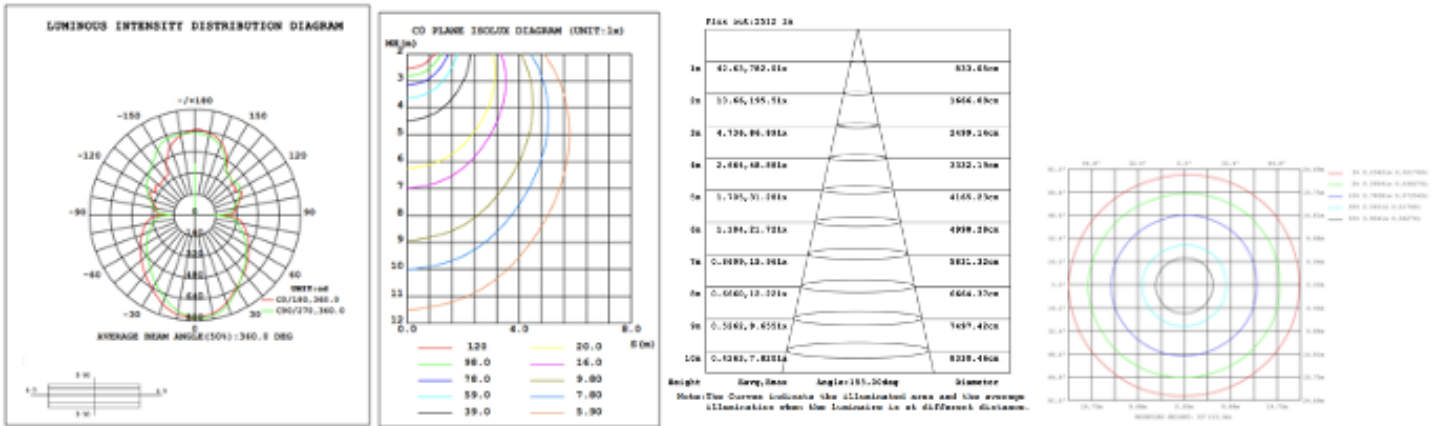

## DIMENSIONS & WEIGHTS: Canopy Size for ZigBee & DMX: 15.75" x 2.76"

15.57" = 16" / 23.62" = 24" / 31.5" = 32" / 39.37" = 40" / 47.24" = 48" / 59.06" = 60" / 70.87" = 72"

**SB-U01D**

**SB-U01H**

**PHOTOMETRIC:**

**SB-U01A20WSZ 16" 20W @ 4000K**

**SB-U01A30WSZ 24" 30W @ 4000K**

**SB-U01A40WSZ 32" 40W @ 4000K**

**SB-U01A50WSZ 40" 50W @ 4000K**

**SB-U01A60WSZ 48" 60W @ 4000K**

**SB-U01A70WSZ 60" 70W @ 4000K**

**SB-U01A80WSZ 72" 80W @ 4000K**