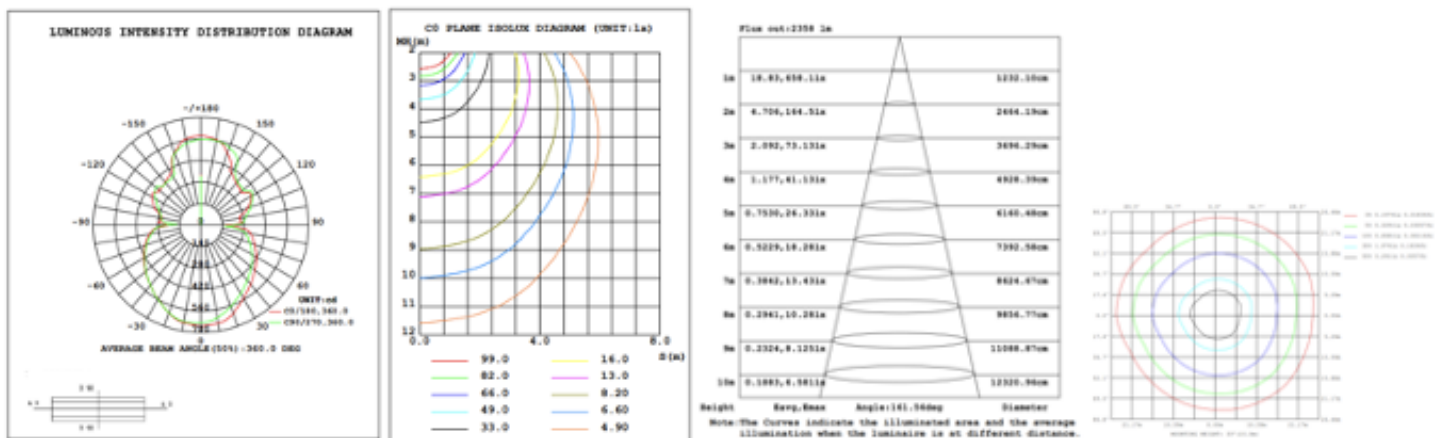

## DIMENSIONS & WEIGHTS: Canopy Size for ZigBee & DMX: 15.75" x 2.76"

15.57" = 16" / 23.62" = 24" / 31.5" = 32" / 39.37" = 40" / 47.24" = 48" / 59.06" = 60" / 70.87" = 72"

**SB-U01D**

**SB-U01H**

**PHOTOMETRIC:**

**SB-U01A20WSZ 16" 20W @ 4000K**

**SB-U01A30WSZ 24" 30W @ 4000K**

**SB-U01A40WSZ 32" 40W @ 4000K**

**SB-U01A50WSZ 40" 50W @ 4000K**

**SB-U01A60WSZ 48" 60W @ 4000K**

**SB-U01A70WSZ 60" 70W @ 4000K**

**SB-U01A80WSZ 72" 80W @ 4000K**