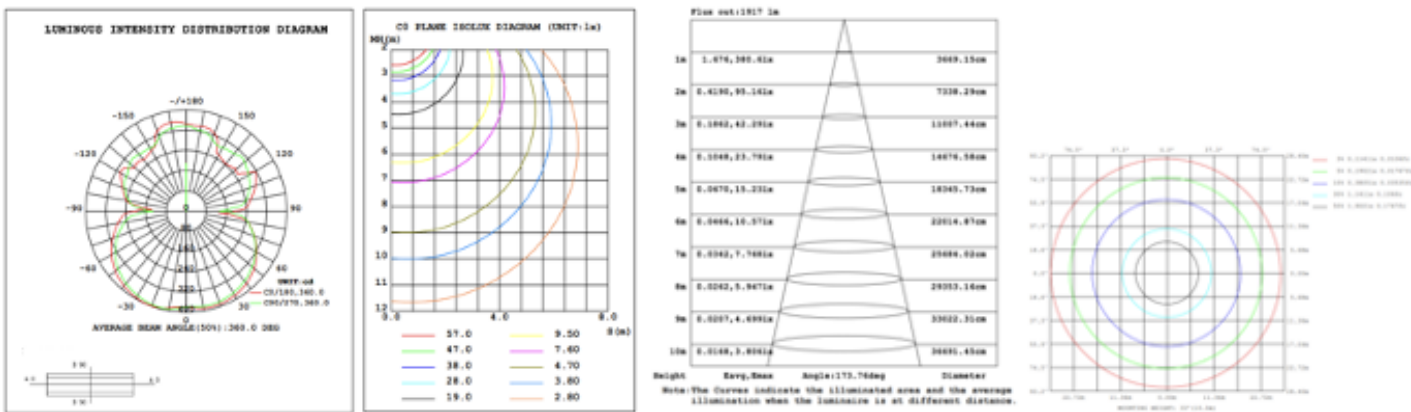

## DIMENSIONS & WEIGHTS: Canopy Size for ZigBee & DMX: 15.75" x 2.76"

15.57" = 16" / 23.62" = 24" / 31.5" = 32" / 39.37" = 40" / 47.24" = 48" / 59.06" = 60" / 70.87" = 72"

**SB-U01D**

**SB-U01H**

**PHOTOMETRIC:**

**SB-U01A20WSZ 16" 20W @ 4000K**

**SB-U01A30WSZ 24" 30W @ 4000K**

**SB-U01A40WSZ 32" 40W @ 4000K**

**SB-U01A50WSZ 40" 50W @ 4000K**

**SB-U01A60WSZ 48" 60W @ 4000K**

**SB-U01A70WSZ 60" 70W @ 4000K**

**SB-U01A80WSZ 72" 80W @ 4000K**