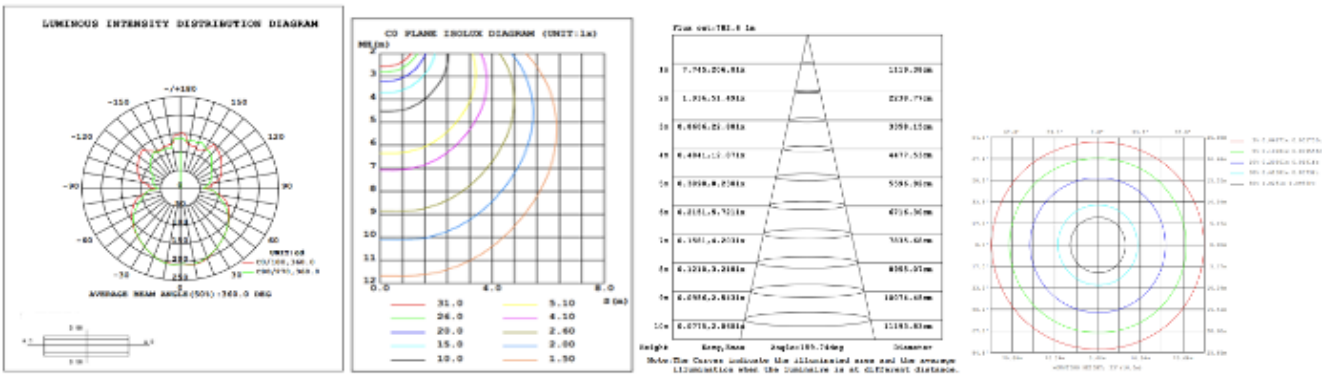

PHOTOMETRIC:

SB-U01A20WSZ 16" 20W @ 4000K