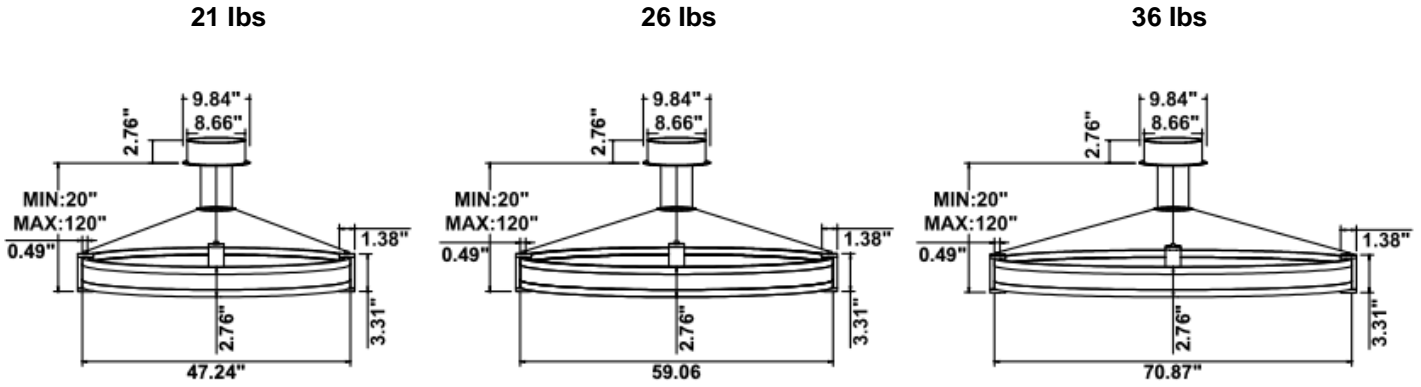

## DIMENSIONS & WEIGHTS: Canopy Size for ZigBee & DMX: 15.75" x 2.76"

15.57" = 16" / 23.62" = 24" / 31.5" = 32" / 39.37" = 40" / 47.24" = 48" / 59.06" = 60" / 70.87" = 72"

**SB-U01D**

**SB-U01H**

**PHOTOMETRIC:**