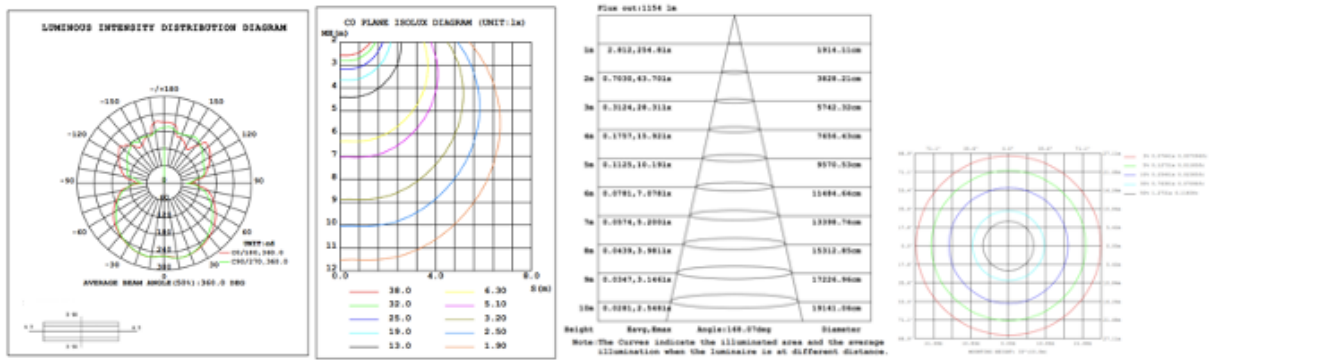

SB-U01A30WSZ 24" 30W @ 4000K