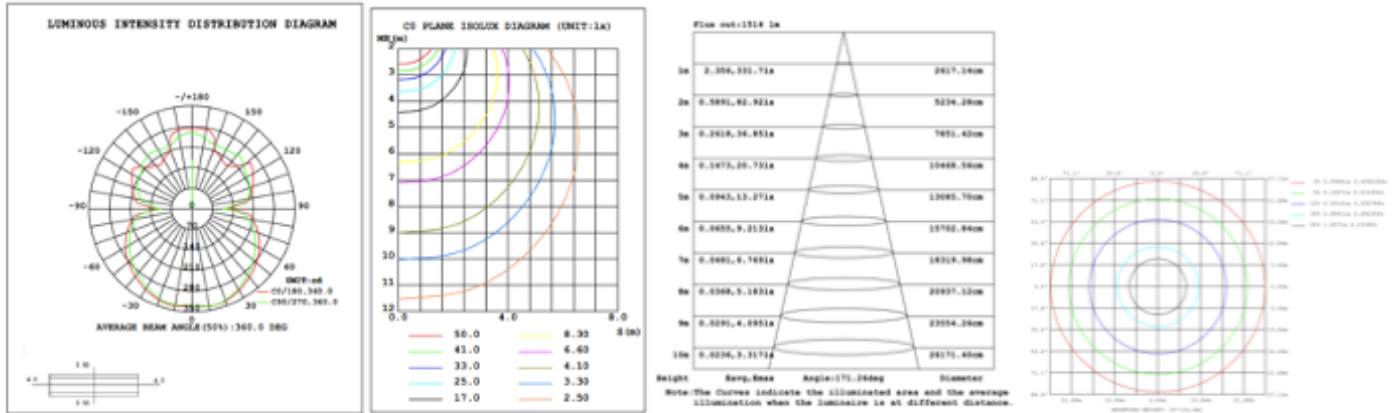

SB-U01A40WSZ 32" 40W @ 4000K