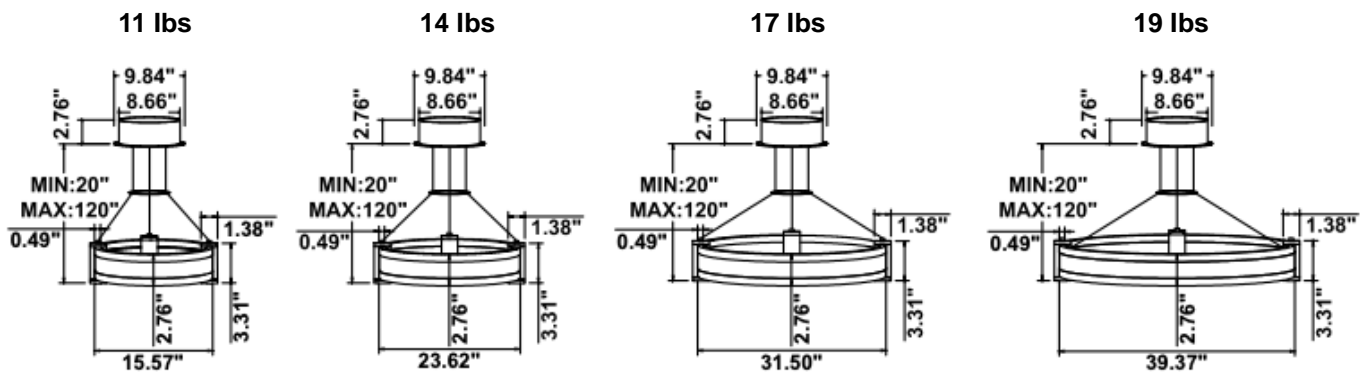

## DIMENSIONS & WEIGHTS: Canopy Size for ZigBee & DMX: 15.75" x 2.76"

15.57" = 16" / 23.62" = 24" / 31.5" = 32" / 39.37" = 40" / 47.24" = 48" / 59.06" = 60" / 70.87" = 72"

**SB-U01D**

**SB-U01H**

**PHOTOMETRIC:**