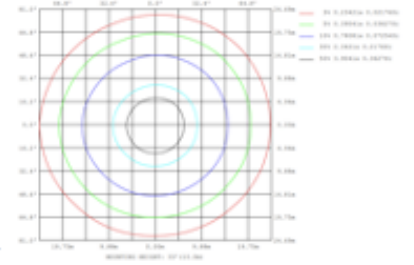

**50 lbs**

**66 lbs**

**SB-U02F**

**PHOTOMETRIC: Test Report for single ring only**

**SB-U01A20WSZ 16" 20W @ 4000K**

**SB-U01A30WSZ 24" 30W @ 4000K**

**SB-U01A40WSZ 32" 40W @ 4000K**

**SB-U01A50WSZ 40" 50W @ 4000K**

**SB-U01A60WSZ 48" 60W @ 4000K**

**SB-U01A70WSZ 60" 70W @ 4000K**

Flux unit: 2512 lm

Height	Beam Dia	Angle: 181.50deg	Diameter
1m	42.43, 782.81lx		833.45cm
2m	10.45, 155.51lx		344.43cm
3m	4.73, 66.49lx		249.26cm
4m	2.66, 46.88lx		202.23cm
5m	1.78, 31.08lx		166.23cm
6m	1.24, 21.72lx		139.23cm
7m	0.89, 15.94lx		118.23cm
8m	0.66, 12.02lx		100.23cm
9m	0.51, 9.45lx		86.23cm
10m	0.42, 7.83lx		75.23cm

Note: The Curves Indicate the Illuminated area and the average illuminance when the luminaire is at different distance.

**SB-U01A80WSZ 72" 80W @ 4000K**

Flux unit: 2678 lm

Height	Beam Dia	Angle: 181.85deg	Diameter
1m	148.8, 1033lx		448.75cm
2m	42.32, 239.32lx		317.51cm
3m	18.72, 112.32lx		224.23cm
4m	10.55, 64.89lx		175.23cm
5m	6.73, 41.53lx		144.43cm
6m	4.69, 28.84lx		122.43cm
7m	3.48, 21.19lx		104.43cm
8m	2.87, 16.22lx		90.23cm
9m	2.34, 12.92lx		79.23cm
10m	1.88, 10.34lx		68.75cm

Note: The Curves Indicate the Illuminated area and the average illuminance when the luminaire is at different distance.