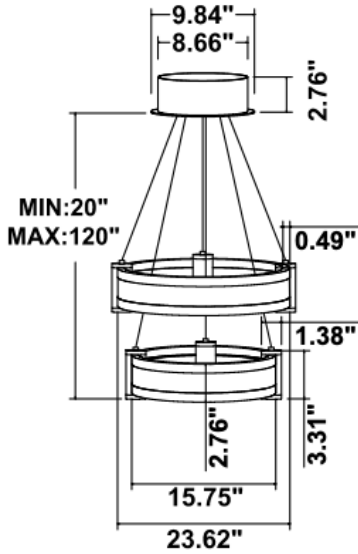

**DIMENSIONS & WEIGHTS:** Canopy Size for ZigBee & DMX: 15.75" x 2.76"

15.57" = 16" / 23.62" = 24" / 31.5" = 32" / 39.37" = 40" / 47.24" = 48" / 59.06" = 60" / 70.87" = 72"

**SB-U02E**

**26 lbs**

**36 lbs**

**50 lbs**

**66 lbs**

**SB-U02F**

**PHOTOMETRIC: Test Report for single ring only**

**SB-U01A20WSZ 16" 20W @ 4000K**

**SB-U01A30WSZ 24" 30W @ 4000K**

**SB-U01A40WSZ 32" 40W @ 4000K**

**SB-U01A50WSZ 40" 50W @ 4000K**

**SB-U01A60WSZ 48" 60W @ 4000K**

**SB-U01A70WSZ 60" 70W @ 4000K**

Flux unit: 2512 lm

Height	Beam Dia	Angle: 181.50deg	Diameter
1m	42.43, 782.81lx		833.45cm
2m	10.45, 155.51lx		344.43cm
3m	4.73, 66.49lx		249.26cm
4m	2.66, 46.88lx		202.23cm
5m	1.78, 31.08lx		166.23cm
6m	1.24, 21.72lx		139.23cm
7m	0.89, 15.94lx		118.23cm
8m	0.66, 12.02lx		100.23cm
9m	0.51, 9.45lx		86.23cm
10m	0.42, 7.83lx		75.23cm

Note: The Curves Indicate the Illuminated area and the average illuminance when the luminaire is at different distance.

**SB-U01A80WSZ 72" 80W @ 4000K**

Flux unit: 2678 lm

Height	Beam Dia	Angle: 181.85deg	Diameter
1m	148.8, 1033lx		448.75cm
2m	42.32, 239.32lx		317.51cm
3m	18.72, 112.32lx		224.23cm
4m	10.55, 64.89lx		175.23cm
5m	6.73, 41.53lx		144.43cm
6m	4.69, 28.84lx		122.43cm
7m	3.48, 21.19lx		104.43cm
8m	2.87, 16.22lx		90.23cm
9m	2.34, 12.92lx		79.23cm
10m	1.88, 10.34lx		68.75cm