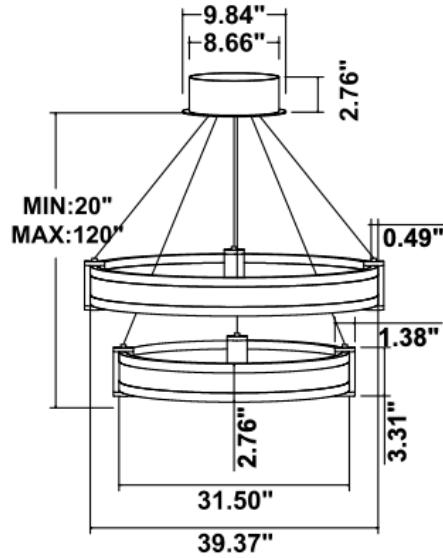

**DIMENSIONS & WEIGHTS:** Canopy Size for ZigBee & DMX: 15.75" x 2.76"

15.57" = 16" / 23.62" = 24" / 31.5" = 32" / 39.37" = 40" / 47.24" = 48" / 59.06" = 60" / 70.87" = 72"

**SB-U02E**

**26 lbs**

**36 lbs**

**50 lbs**

**66 lbs**

**SB-U02F**

**PHOTOMETRIC: Test Report for single ring only**

**SB-U01A20WSZ 16" 20W @ 4000K**

**SB-U01A30WSZ 24" 30W @ 4000K**

**SB-U01A40WSZ 32" 40W @ 4000K**

**SB-U01A50WSZ 40" 50W @ 4000K**

**SB-U01A60WSZ 48" 60W @ 4000K**

**SB-U01A70WSZ 60" 70W @ 4000K**

Flux unit: 2512 lm

Height	Beam Dia	Angle: 181.50deg	Diameter
1m	42.43, 782.81lx		833.45cm
2m	10.45, 155.51lx		344.43cm
3m	4.73, 66.49lx		249.26cm
4m	2.66, 46.88lx		202.23cm
5m	1.78, 31.08lx		166.23cm
6m	1.24, 21.72lx		139.23cm
7m	0.89, 15.94lx		118.23cm
8m	0.66, 12.02lx		100.23cm
9m	0.51, 9.45lx		86.23cm
10m	0.42, 7.83lx		75.23cm

Note: The Curves Indicate the Illuminated area and the average illuminance when the luminaire is at different distance.

**SB-U01A80WSZ 72" 80W @ 4000K**

Flux unit: 2678 lm

Height	Beam Dia	Angle: 181.85deg	Diameter
1m	148.8, 1033lx		448.75cm
2m	42.32, 239.32lx		317.51cm
3m	18.72, 112.32lx		224.23cm
4m	10.55, 64.89lx		175.23cm
5m	6.73, 41.53lx		144.43cm
6m	4.69, 28.84lx		122.43cm
7m	3.48, 21.19lx		104.43cm
8m	2.87, 16.22lx		90.23cm
9m	2.34, 12.92lx		79.23cm
10m	1.88, 10.34lx		68.75cm