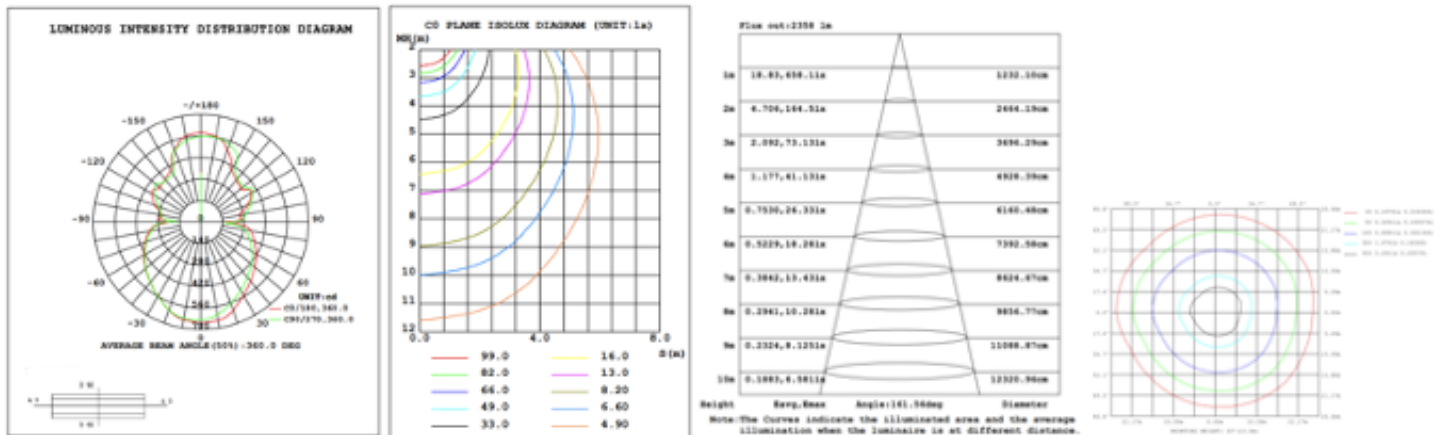

**50 lbs**

**66 lbs**

**SB-U02F**

**PHOTOMETRIC: Test Report for single ring only**

**SB-U01A20WSZ 16" 20W @ 4000K**

**SB-U01A30WSZ 24" 30W @ 4000K**

**SB-U01A40WSZ 32" 40W @ 4000K**

**SB-U01A50WSZ 40" 50W @ 4000K**

**SB-U01A60WSZ 48" 60W @ 4000K**

**SB-U01A70WSZ 60" 70W @ 4000K**

Flux unit: 2512 lm

Height	Beam Dia	Angle: 181.50deg	Diameter
1m	42.43, 782.81lx		833.45cm
2m	10.45, 155.51lx		344.43cm
3m	4.73, 66.49lx		249.26cm
4m	2.66, 46.88lx		202.23cm
5m	1.78, 31.08lx		166.23cm
6m	1.24, 21.72lx		139.23cm
7m	0.89, 15.94lx		118.23cm
8m	0.66, 12.02lx		100.23cm
9m	0.51, 9.45lx		86.23cm
10m	0.42, 7.83lx		75.23cm

Note: The Curves Indicate the Illuminated area and the average illuminance when the luminaire is at different distance.

**SB-U01A80WSZ 72" 80W @ 4000K**

Flux unit: 2678 lm

Height	Beam Dia	Angle: 181.85deg	Diameter
1m	148.8, 1033lx		448.75cm
2m	42.32, 239.32lx		317.51cm
3m	18.72, 112.32lx		224.23cm
4m	10.55, 64.89lx		175.23cm
5m	6.73, 41.53lx		144.43cm
6m	4.69, 28.84lx		122.43cm
7m	3.48, 21.19lx		104.43cm
8m	2.87, 16.22lx		90.23cm
9m	2.34, 12.92lx		79.23cm
10m	1.88, 10.34lx		68.75cm

Note: The Curves Indicate the Illuminated area and the average illuminance when the luminaire is at different distance.