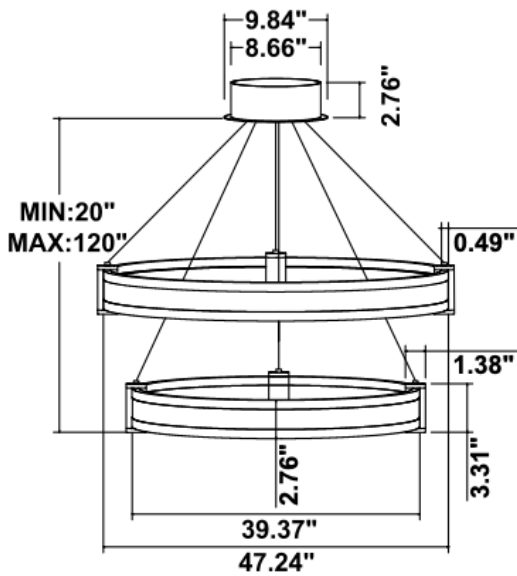

**DIMENSIONS & WEIGHTS:** Canopy Size for ZigBee & DMX: 15.75" x 2.76"

15.57" = 16" / 23.62" = 24" / 31.5" = 32" / 39.37" = 40" / 47.24" = 48" / 59.06" = 60" / 70.87" = 72"

**SB-U02E**

**26 lbs**

**36 lbs**

**50 lbs**

**66 lbs**

**SB-U02F**

**PHOTOMETRIC: Test Report for single ring only**

**SB-U01A20WSZ 16" 20W @ 4000K**

**SB-U01A30WSZ 24" 30W @ 4000K**

**SB-U01A40WSZ 32" 40W @ 4000K**

**SB-U01A50WSZ 40" 50W @ 4000K**

**SB-U01A60WSZ 48" 60W @ 4000K**

**SB-U01A70WSZ 60" 70W @ 4000K**

Flux unit: 2512 lm

Height	Beam Dia	Angle: 181.50deg	Diameter
1m	42.43, 782.81lx		833.45cm
2m	10.45, 155.51lx		344.43cm
3m	4.73, 66.49lx		249.26cm
4m	2.66, 46.88lx		202.23cm
5m	1.78, 31.08lx		166.23cm
6m	1.24, 21.72lx		139.23cm
7m	0.89, 15.94lx		118.23cm
8m	0.66, 12.02lx		100.23cm
9m	0.51, 9.45lx		86.23cm
10m	0.42, 7.83lx		75.23cm

Note: The Curves Indicate the Illuminated area and the average illuminance when the luminaire is at different distance.

**SB-U01A80WSZ 72" 80W @ 4000K**

Flux unit: 2678 lm

Height	Beam Dia	Angle: 181.85deg	Diameter
1m	148.8, 1033lx		448.75cm
2m	42.32, 239.32lx		317.51cm
3m	18.72, 112.32lx		224.23cm
4m	10.55, 64.89lx		175.23cm
5m	6.73, 41.53lx		144.43cm
6m	4.69, 28.84lx		122.43cm
7m	3.48, 21.19lx		104.43cm
8m	2.87, 16.22lx		90.23cm
9m	2.34, 12.92lx		79.23cm
10m	1.88, 10.34lx		68.75cm