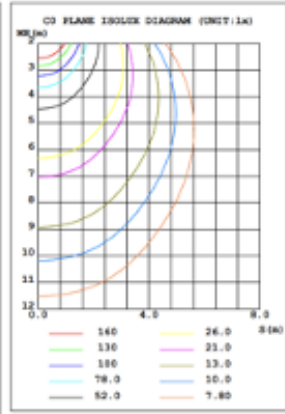

**50 lbs**

**66 lbs**

**SB-U02F**

**PHOTOMETRIC: Test Report for single ring only**

**SB-U01A20WSZ 16" 20W @ 4000K**

**SB-U01A30WSZ 24" 30W @ 4000K**

**SB-U01A40WSZ 32" 40W @ 4000K**

**SB-U01A50WSZ 40" 50W @ 4000K**

**SB-U01A60WSZ 48" 60W @ 4000K**

**SB-U01A70WSZ 60" 70W @ 4000K**

Flux unit: 2512 lm

Height	Beam Dia	Angle: 181.50deg	Diameter
1m	42.43, 782.81lx		833.45cm
2m	10.45, 155.51lx		344.43cm
3m	4.73, 66.49lx		249.26cm
4m	2.66, 46.88lx		202.23cm
5m	1.78, 31.08lx		166.23cm
6m	1.24, 21.72lx		139.23cm
7m	0.89, 15.94lx		118.23cm
8m	0.66, 12.02lx		100.23cm
9m	0.51, 9.45lx		86.23cm
10m	0.42, 7.83lx		75.23cm

Note: The Curves Indicate the Illuminated area and the average illuminance when the luminaire is at different distance.

**SB-U01A80WSZ 72" 80W @ 4000K**

Flux unit: 2678 lm

Height	Beam Dia	Angle: 181.85deg	Diameter
1m	148.8, 1033lx		448.75cm
2m	42.32, 239.32lx		317.51cm
3m	18.72, 112.32lx		224.23cm
4m	10.55, 64.89lx		175.23cm
5m	6.73, 41.53lx		144.43cm
6m	4.69, 28.84lx		122.43cm
7m	3.48, 21.19lx		104.43cm
8m	2.87, 16.22lx		90.23cm
9m	2.34, 12.92lx		79.23cm
10m	1.88, 10.34lx		68.75cm

Note: The Curves Indicate the Illuminated area and the average illuminance when the luminaire is at different distance.