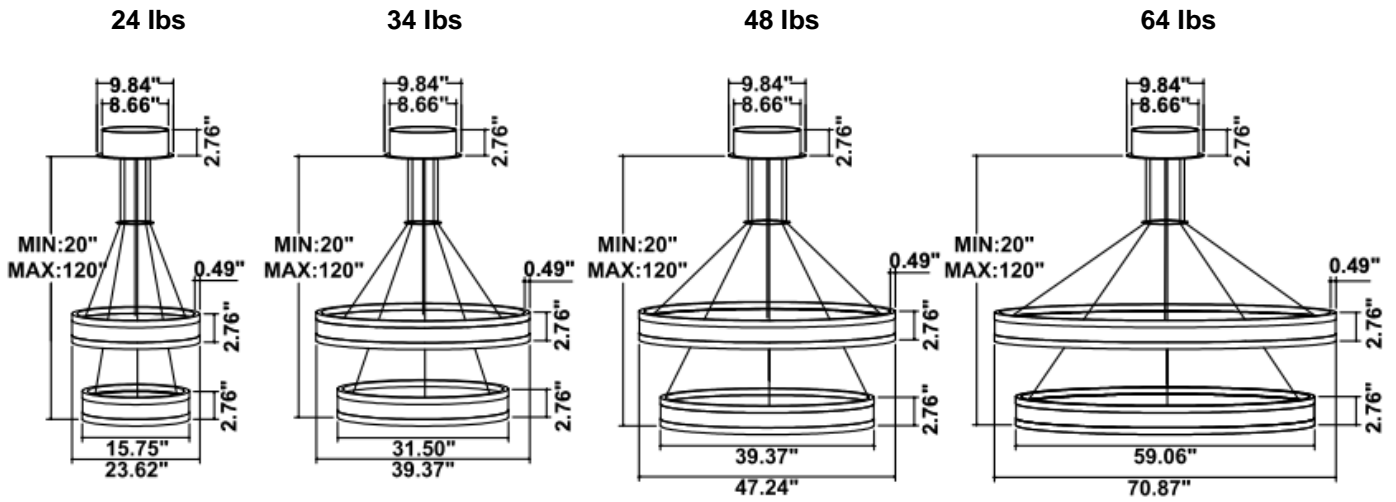

**DIMENSIONS & WEIGHTS:** Canopy Size for ZigBee & DMX: 15.75" x 2.76"

15.57" = 16" / 23.62" = 24" / 31.5" = 32" / 39.37" = 40" / 47.24" = 48" / 59.06" = 60" / 70.87" = 72"

**SB-U02E**

**26 lbs**

**36 lbs**

**50 lbs**

**66 lbs**

**SB-U02F**

**PHOTOMETRIC: Test Report for single ring only**

**SB-U01A20WSZ 16" 20W @ 4000K**

**SB-U01A30WSZ 24" 30W @ 4000K**

**SB-U01A40WSZ 32" 40W @ 4000K**

**SB-U01A50WSZ 40" 50W @ 4000K**

**SB-U01A60WSZ 48" 60W @ 4000K**

**SB-U01A70WSZ 60" 70W @ 4000K**

Flux unit: 2512 lm

Height	Beam Dia	Angle: 181.50deg	Diameter
1m	42.43, 782.81lx		833.45cm
2m	10.45, 155.51lx		344.43cm
3m	4.73, 66.49lx		249.26cm
4m	2.66, 46.88lx		202.23cm
5m	1.78, 31.08lx		166.23cm
6m	1.24, 21.72lx		139.23cm
7m	0.89, 15.94lx		118.23cm
8m	0.66, 12.02lx		100.23cm
9m	0.51, 9.45lx		86.23cm
10m	0.42, 7.83lx		75.23cm

Note: The Curves Indicate the Illuminated area and the average illuminance when the luminaire is at different distance.

**SB-U01A80WSZ 72" 80W @ 4000K**

Flux unit: 2678 lm

Height	Beam Dia	Angle: 181.85deg	Diameter
1m	148.8, 1033lx		448.75cm
2m	42.32, 239.32lx		317.51cm
3m	18.72, 112.32lx		224.23cm
4m	10.55, 64.89lx		175.23cm
5m	6.73, 41.53lx		144.43cm
6m	4.69, 28.84lx		122.43cm
7m	3.48, 21.19lx		104.43cm
8m	2.87, 16.22lx		90.23cm
9m	2.34, 12.92lx		79.23cm
10m	1.88, 10.34lx		68.75cm