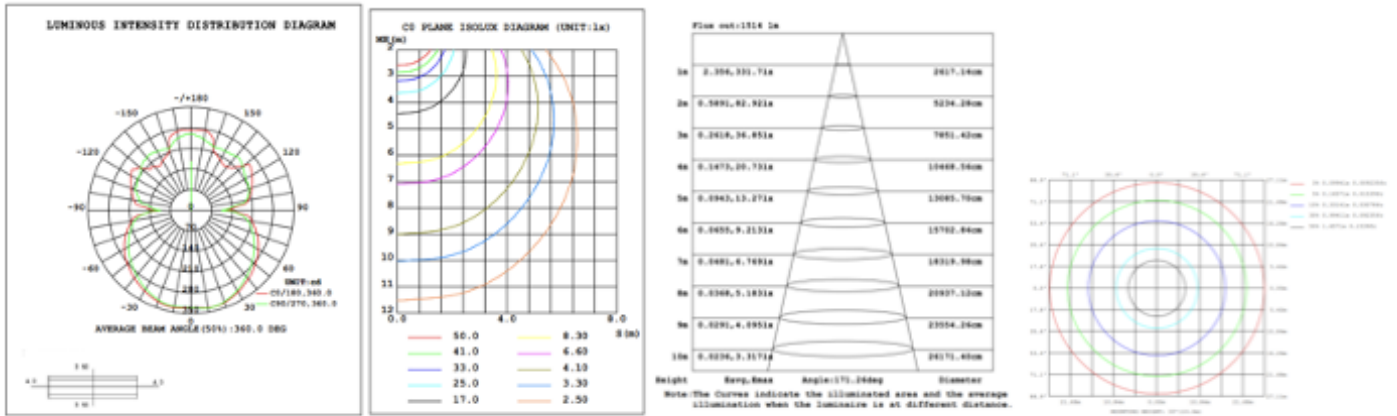

**50 lbs**

**66 lbs**

**SB-U02F**

**PHOTOMETRIC: Test Report for single ring only**

**SB-U01A20WSZ 16" 20W @ 4000K**

**SB-U01A30WSZ 24" 30W @ 4000K**

**SB-U01A40WSZ 32" 40W @ 4000K**

**SB-U01A50WSZ 40" 50W @ 4000K**

**SB-U01A60WSZ 48" 60W @ 4000K**

**SB-U01A70WSZ 60" 70W @ 4000K**

Flux unit: 2512 lm

Height	Beam Dia	Angle: 181.50deg	Diameter
1m	42.43, 782.81lx		833.45cm
2m	10.45, 155.51lx		344.43cm
3m	4.73, 66.49lx		249.26cm
4m	2.66, 46.88lx		202.23cm
5m	1.78, 31.08lx		166.23cm
6m	1.24, 21.72lx		139.23cm
7m	0.89, 15.94lx		118.23cm
8m	0.66, 12.02lx		100.23cm
9m	0.51, 9.45lx		86.23cm
10m	0.42, 7.83lx		75.23cm

Note: The Curves Indicate the Illuminated area and the average illuminance when the luminaire is at different distance.

**SB-U01A80WSZ 72" 80W @ 4000K**

Flux unit: 2678 lm

Height	Beam Dia	Angle: 181.85deg	Diameter
1m	148.8, 1033lx		448.75cm
2m	42.32, 239.32lx		317.51cm
3m	18.72, 112.32lx		224.23cm
4m	10.55, 64.89lx		175.23cm
5m	6.73, 41.53lx		144.43cm
6m	4.69, 28.84lx		122.43cm
7m	3.48, 21.19lx		104.43cm
8m	2.87, 16.22lx		90.23cm
9m	2.34, 12.92lx		79.23cm
10m	1.88, 10.34lx		68.75cm

Note: The Curves Indicate the Illuminated area and the average illuminance when the luminaire is at different distance.