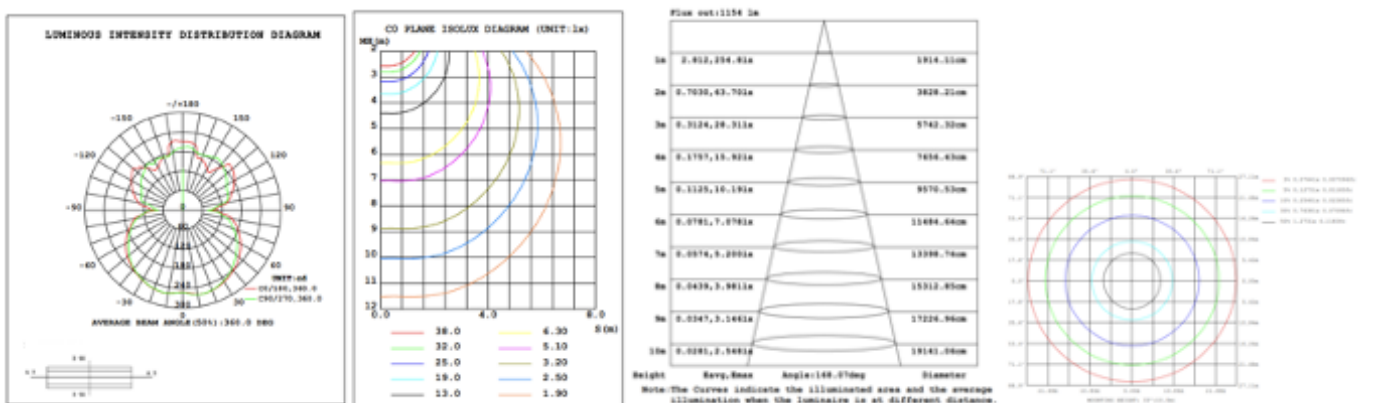

**50 lbs**

**66 lbs**

**SB-U02F**

**PHOTOMETRIC: Test Report for single ring only**

**SB-U01A20WSZ 16" 20W @ 4000K**

**SB-U01A30WSZ 24" 30W @ 4000K**

**SB-U01A40WSZ 32" 40W @ 4000K**

**SB-U01A50WSZ 40" 50W @ 4000K**

**SB-U01A60WSZ 48" 60W @ 4000K**

**SB-U01A70WSZ 60" 70W @ 4000K**

Flux unit: 2512 lm

Height	Beam Dia	Angle: 181.50deg	Diameter
1m	42.43, 782.81lx		833.45cm
2m	10.45, 155.51lx		344.43cm
3m	4.73, 66.49lx		249.26cm
4m	2.66, 46.88lx		202.23cm
5m	1.78, 31.08lx		166.23cm
6m	1.24, 21.72lx		139.23cm
7m	0.89, 15.94lx		118.23cm
8m	0.66, 12.02lx		100.23cm
9m	0.51, 9.45lx		86.23cm
10m	0.42, 7.83lx		75.23cm

Note: The Curves Indicate the Illuminated area and the average illuminance when the luminaire is at different distance.

**SB-U01A80WSZ 72" 80W @ 4000K**

Flux unit: 2678 lm

Height	Beam Dia	Angle: 181.85deg	Diameter
1m	148.8, 1033lx		448.75cm
2m	42.32, 239.32lx		317.51cm
3m	18.72, 112.32lx		224.23cm
4m	10.55, 64.89lx		175.23cm
5m	6.73, 41.53lx		144.43cm
6m	4.69, 28.84lx		122.43cm
7m	3.48, 21.19lx		104.43cm
8m	2.87, 16.22lx		90.23cm
9m	2.34, 12.92lx		79.23cm
10m	1.88, 10.34lx		68.75cm

Note: The Curves Indicate the Illuminated area and the average illuminance when the luminaire is at different distance.