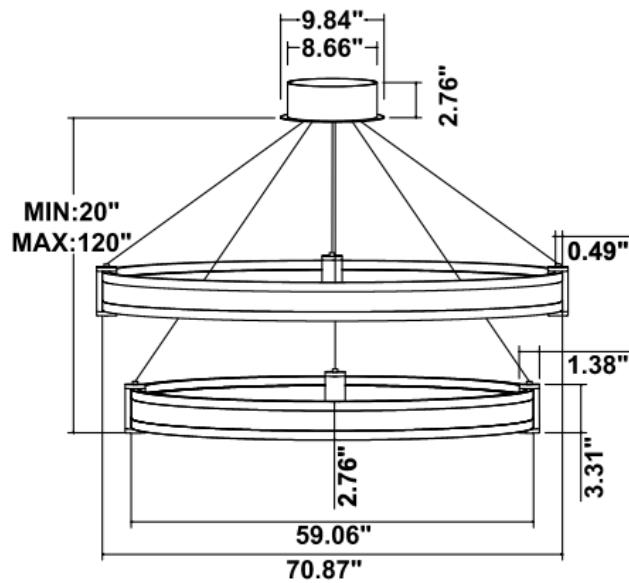

**DIMENSIONS & WEIGHTS:** Canopy Size for ZigBee & DMX: 15.75" x 2.76"

15.57" = 16" / 23.62" = 24" / 31.5" = 32" / 39.37" = 40" / 47.24" = 48" / 59.06" = 60" / 70.87" = 72"

**SB-U02E**

**26 lbs**

**36 lbs**

**50 lbs**

**66 lbs**

**SB-U02F**

**PHOTOMETRIC: Test Report for single ring only**

**SB-U01A20WSZ 16" 20W @ 4000K**

**SB-U01A30WSZ 24" 30W @ 4000K**

**SB-U01A40WSZ 32" 40W @ 4000K**

**SB-U01A50WSZ 40" 50W @ 4000K**

**SB-U01A60WSZ 48" 60W @ 4000K**

**SB-U01A70WSZ 60" 70W @ 4000K**

Flux unit: 2512 lm

Height	Beam Dia	Angle: 181.50deg	Diameter
1m	42.43, 782.81lx		833.45cm
2m	10.45, 155.51lx		344.43cm
3m	4.73, 66.49lx		249.26cm
4m	2.66, 46.88lx		202.23cm
5m	1.78, 31.08lx		166.23cm
6m	1.24, 21.72lx		139.23cm
7m	0.89, 15.94lx		118.23cm
8m	0.66, 12.02lx		100.23cm
9m	0.51, 9.45lx		86.23cm
10m	0.42, 7.83lx		75.23cm

Note: The Curves Indicate the Illuminated area and the average illuminance when the luminaire is at different distance.

**SB-U01A80WSZ 72" 80W @ 4000K**

Flux unit: 2678 lm

Height	Beam Dia	Angle: 181.85deg	Diameter
1m	148.8, 1033lx		448.75cm
2m	42.32, 239.32lx		317.51cm
3m	18.72, 112.32lx		224.23cm
4m	10.55, 64.89lx		175.23cm
5m	6.73, 41.53lx		144.43cm
6m	4.69, 28.84lx		122.43cm
7m	3.48, 21.19lx		104.43cm
8m	2.87, 16.22lx		90.23cm
9m	2.34, 12.92lx		79.23cm
10m	1.88, 10.34lx		68.75cm