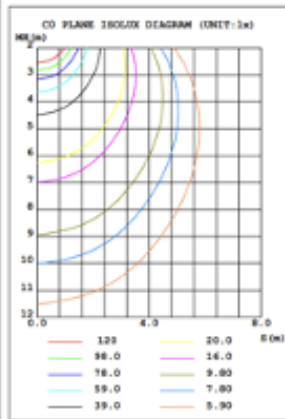

**DIMENSIONS & WEIGHTS:** Canopy Size for ZigBee & DMX: 15.75" x 2.76"

15.57" = 16" / 23.62" = 24" / 31.5" = 32" / 39.37" = 40" / 47.24" = 48" / 59.06" = 60" / 70.87" = 72"

**SB-U02E**

**26 lbs**

**36 lbs**

**50 lbs**

**66 lbs**

**SB-U02F**

**PHOTOMETRIC: Test Report for single ring only**

**SB-U01A20WSZ 16" 20W @ 4000K**

**SB-U01A30WSZ 24" 30W @ 4000K**

**SB-U01A40WSZ 32" 40W @ 4000K**

**SB-U01A50WSZ 40" 50W @ 4000K**

**SB-U01A60WSZ 48" 60W @ 4000K**

**SB-U01A70WSZ 60" 70W @ 4000K**

Flux unit: 2512 lm

Height	Beam Dia	Angle: 181.50deg	Diameter
1m	42.43, 782.81lx		833.45cm
2m	10.45, 155.51lx		344.43cm
3m	4.73, 66.49lx		249.26cm
4m	2.66, 46.88lx		202.23cm
5m	1.78, 31.08lx		166.23cm
6m	1.24, 21.72lx		139.23cm
7m	0.89, 15.94lx		118.23cm
8m	0.66, 12.02lx		100.23cm
9m	0.51, 9.45lx		86.23cm
10m	0.42, 7.83lx		75.23cm

Note: The Curves Indicate the Illuminated area and the average illuminance when the luminaire is at different distance.

**SB-U01A80WSZ 72" 80W @ 4000K**

Flux unit: 2678 lm

Height	Beam Dia	Angle: 181.85deg	Diameter
1m	148.8, 1033lx		448.75cm
2m	42.32, 239.32lx		317.51cm
3m	18.72, 112.32lx		224.23cm
4m	10.55, 64.89lx		175.23cm
5m	6.73, 41.53lx		144.43cm
6m	4.69, 28.84lx		122.43cm
7m	3.48, 21.19lx		104.43cm
8m	2.87, 16.22lx		90.23cm
9m	2.34, 12.92lx		79.23cm
10m	1.88, 10.34lx		68.75cm