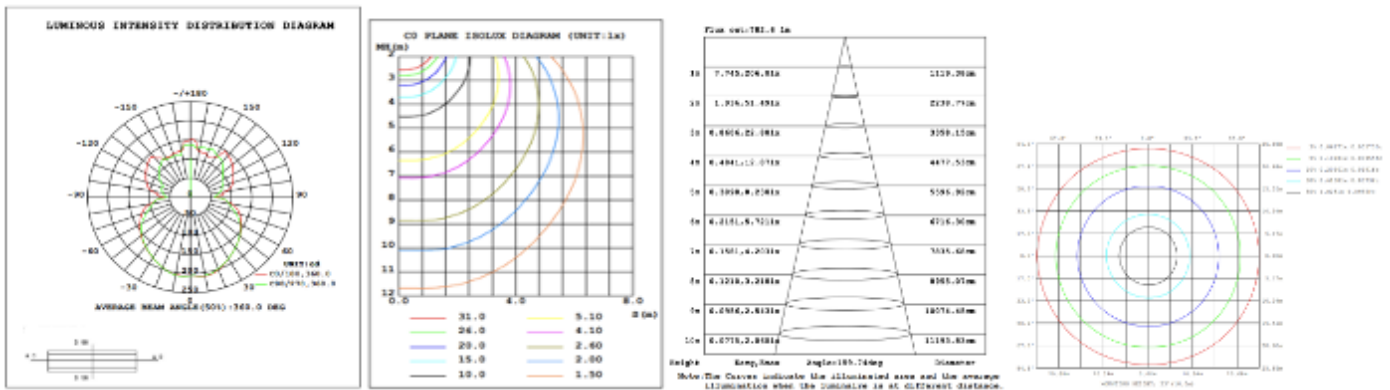

**50 lbs**

**66 lbs**

**SB-U02F**

**PHOTOMETRIC: Test Report for single ring only**

**SB-U01A20WSZ 16" 20W @ 4000K**

**SB-U01A30WSZ 24" 30W @ 4000K**

**SB-U01A40WSZ 32" 40W @ 4000K**

**SB-U01A50WSZ 40" 50W @ 4000K**

**SB-U01A60WSZ 48" 60W @ 4000K**

**SB-U01A70WSZ 60" 70W @ 4000K**

Flux unit: 2512 lm

Height	Beam Dia	Angle: 181.50deg	Diameter
1m	42.43, 782.81lx		833.45cm
2m	10.45, 155.51lx		344.43cm
3m	4.73, 66.49lx		249.26cm
4m	2.66, 46.88lx		202.23cm
5m	1.78, 31.08lx		166.23cm
6m	1.24, 21.72lx		139.23cm
7m	0.89, 15.94lx		118.23cm
8m	0.66, 12.02lx		100.23cm
9m	0.51, 9.45lx		86.23cm
10m	0.42, 7.83lx		75.23cm

Note: The Curves Indicate the Illuminated area and the average illuminance when the luminaire is at different distance.

**SB-U01A80WSZ 72" 80W @ 4000K**

Flux unit: 2678 lm

Height	Beam Dia	Angle: 181.85deg	Diameter
1m	148.8, 1033lx		448.75cm
2m	42.32, 239.32lx		317.51cm
3m	18.72, 112.32lx		224.23cm
4m	10.55, 64.89lx		175.23cm
5m	6.73, 41.53lx		144.43cm
6m	4.69, 28.84lx		122.43cm
7m	3.48, 21.19lx		104.43cm
8m	2.87, 16.22lx		90.23cm
9m	2.34, 12.92lx		79.23cm
10m	1.88, 10.34lx		68.75cm

Note: The Curves Indicate the Illuminated area and the average illuminance when the luminaire is at different distance.