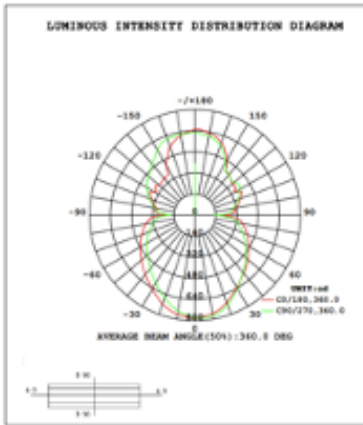

**DIMENSIONS & WEIGHTS:** Canopy Size for ZigBee & DMX: 15.75" x 2.76"

15.57" = 16" / 23.62" = 24" / 31.5" = 32" / 39.37" = 40" / 47.24" = 48" / 59.06" = 60" / 70.87" = 72"

**SB-U02E**

**26 lbs**

**36 lbs**

**50 lbs**

**66 lbs**

**SB-U02F**

**PHOTOMETRIC: Test Report for single ring only**

**SB-U01A20WSZ 16" 20W @ 4000K**

**SB-U01A30WSZ 24" 30W @ 4000K**

**SB-U01A40WSZ 32" 40W @ 4000K**

**SB-U01A50WSZ 40" 50W @ 4000K**

**SB-U01A60WSZ 48" 60W @ 4000K**

**SB-U01A70WSZ 60" 70W @ 4000K**

Flux unit: 2512 lm

Height	Beam Dia	Angle: 181.50deg	Diameter
1m	42.43, 782.81lx		833.45cm
2m	10.45, 155.51lx		344.43cm
3m	4.73, 66.49lx		249.26cm
4m	2.66, 46.88lx		202.23cm
5m	1.78, 31.08lx		166.23cm
6m	1.24, 21.72lx		139.23cm
7m	0.89, 15.94lx		118.23cm
8m	0.66, 12.02lx		100.23cm
9m	0.51, 9.45lx		86.23cm
10m	0.42, 7.83lx		75.23cm

Note: The Curves Indicate the Illuminated area and the average illuminance when the luminaire is at different distance.

**SB-U01A80WSZ 72" 80W @ 4000K**

Flux unit: 2678 lm

Height	Beam Dia	Angle: 181.85deg	Diameter
1m	148.8, 1033lx		448.75cm
2m	42.32, 239.32lx		317.51cm
3m	18.72, 112.32lx		224.23cm
4m	10.55, 64.89lx		175.23cm
5m	6.73, 41.53lx		144.43cm
6m	4.69, 28.84lx		122.43cm
7m	3.48, 21.19lx		104.43cm
8m	2.87, 16.22lx		90.23cm
9m	2.34, 12.92lx		79.23cm
10m	1.88, 10.34lx		68.75cm