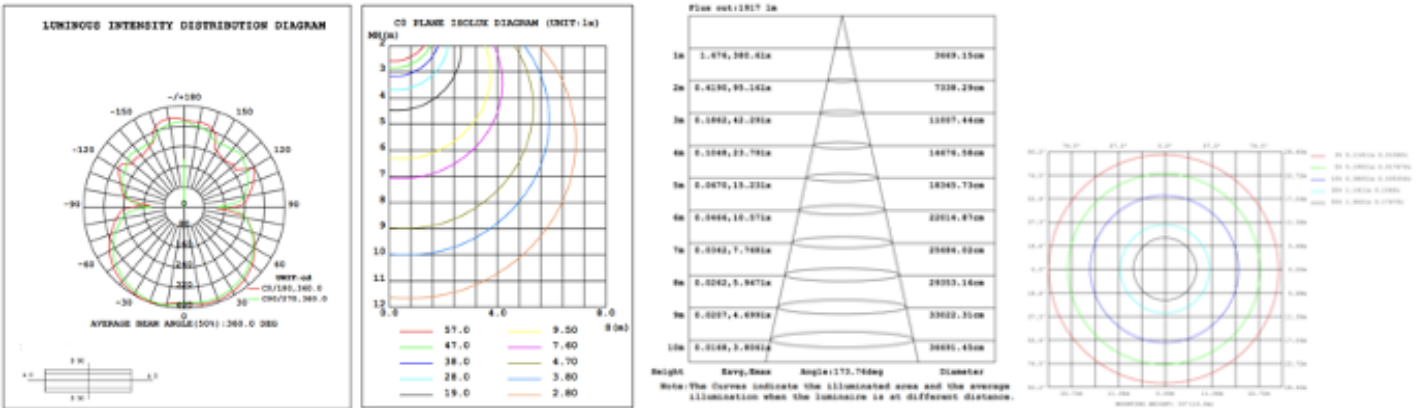

**50 lbs**

**66 lbs**

**SB-U02F**

**PHOTOMETRIC: Test Report for single ring only**

**SB-U01A20WSZ 16" 20W @ 4000K**

**SB-U01A30WSZ 24" 30W @ 4000K**

**SB-U01A40WSZ 32" 40W @ 4000K**

**SB-U01A50WSZ 40" 50W @ 4000K**

**SB-U01A60WSZ 48" 60W @ 4000K**

**SB-U01A70WSZ 60" 70W @ 4000K**

Flux unit: 2512 lm

Height	Beam Dia	Angle: 181.50deg	Diameter
1m	42.43, 782.81lx		833.45cm
2m	10.45, 155.51lx		344.43cm
3m	4.73, 66.49lx		249.26cm
4m	2.66, 46.88lx		202.23cm
5m	1.78, 31.08lx		166.23cm
6m	1.24, 21.72lx		139.23cm
7m	0.89, 15.94lx		118.23cm
8m	0.66, 12.02lx		100.23cm
9m	0.51, 9.45lx		86.23cm
10m	0.42, 7.83lx		75.23cm

Note: The Curves Indicate the Illuminated area and the average illuminance when the luminaire is at different distance.

**SB-U01A80WSZ 72" 80W @ 4000K**

Flux unit: 2678 lm

Height	Beam Dia	Angle: 181.85deg	Diameter
1m	148.8, 1033lx		448.75cm
2m	42.32, 239.32lx		317.51cm
3m	18.72, 112.32lx		224.23cm
4m	10.55, 64.89lx		175.23cm
5m	6.73, 41.53lx		144.43cm
6m	4.69, 28.84lx		122.43cm
7m	3.48, 21.19lx		104.43cm
8m	2.87, 16.22lx		90.23cm
9m	2.34, 12.92lx		79.23cm
10m	1.88, 10.34lx		68.75cm

Note: The Curves Indicate the Illuminated area and the average illuminance when the luminaire is at different distance.