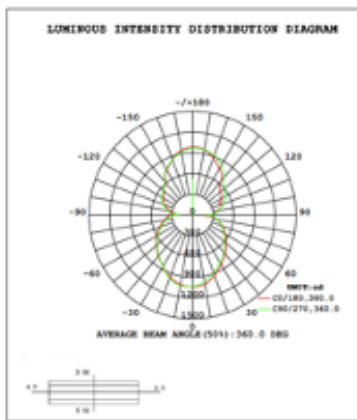

**50 lbs**

**66 lbs**

**SB-U02F**

**PHOTOMETRIC: Test Report for single ring only**

**SB-U01A20WSZ 16" 20W @ 4000K**

**SB-U01A30WSZ 24" 30W @ 4000K**

**SB-U01A40WSZ 32" 40W @ 4000K**

**SB-U01A50WSZ 40" 50W @ 4000K**

**SB-U01A60WSZ 48" 60W @ 4000K**

**SB-U01A70WSZ 60" 70W @ 4000K**

Flux unit: 2512 lm

Height	Beam Dia	Angle: 181.50deg	Diameter
1m	42.43, 782.81lx		833.45cm
2m	10.45, 155.51lx		344.43cm
3m	4.73, 66.49lx		249.26cm
4m	2.66, 46.88lx		202.23cm
5m	1.78, 31.08lx		166.23cm
6m	1.24, 21.72lx		139.23cm
7m	0.89, 15.94lx		118.23cm
8m	0.66, 12.02lx		100.23cm
9m	0.51, 9.45lx		86.23cm
10m	0.42, 7.83lx		75.23cm

Note: The Curves Indicate the Illuminated area and the average illuminance when the luminaire is at different distance.

**SB-U01A80WSZ 72" 80W @ 4000K**

Flux unit: 2678 lm

Height	Beam Dia	Angle: 181.85deg	Diameter
1m	148.8, 1033lx		448.75cm
2m	42.32, 239.32lx		317.51cm
3m	18.72, 112.32lx		224.23cm
4m	10.55, 64.89lx		175.23cm
5m	6.73, 41.53lx		144.43cm
6m	4.69, 28.84lx		122.43cm
7m	3.48, 21.19lx		104.43cm
8m	2.87, 16.22lx		90.23cm
9m	2.34, 12.92lx		79.23cm
10m	1.88, 10.34lx		68.75cm

Note: The Curves Indicate the Illuminated area and the average illuminance when the luminaire is at different distance.