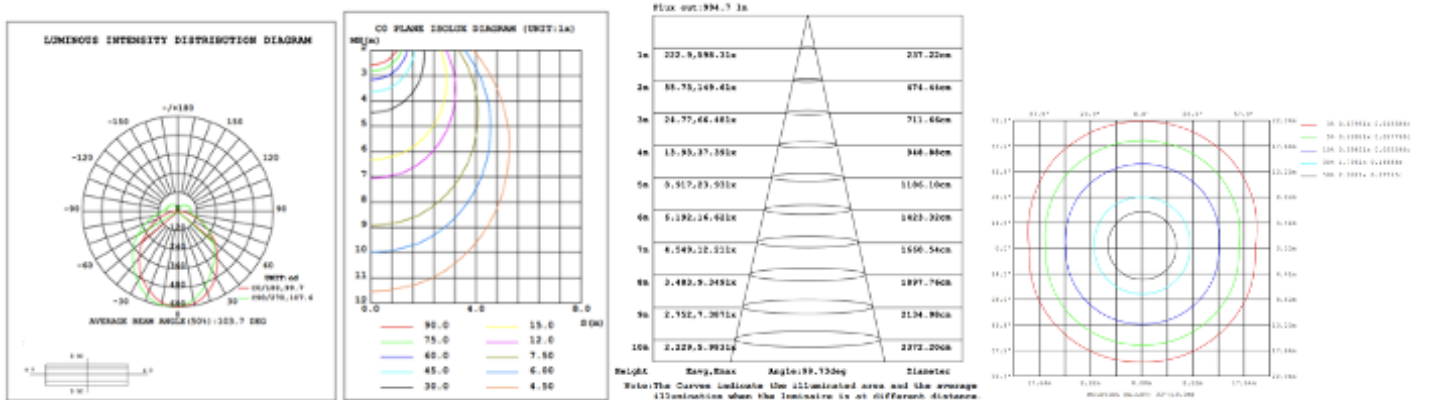

DIMENSIONS & WEIGHTS

SB-J01D

SB-J01H

PHOTOMETRIC: Test report for single linear

SB-J01E32" 1 linear tested @ 4000K

SB-J01E40" 1 linear tested @ 4000K

SB-J01E48" 1 linear tested @ 4000K

SB-J01E60" 1 linear tested @ 4000K