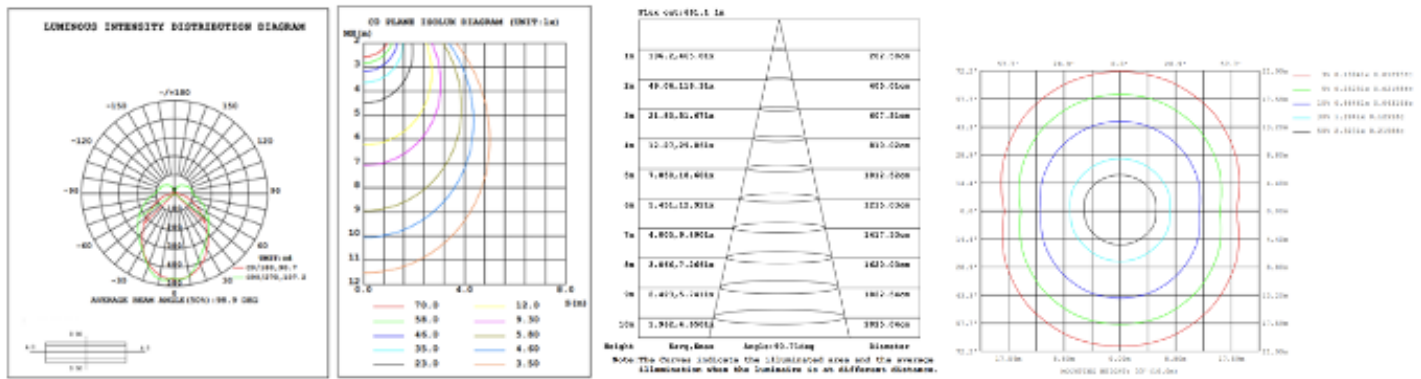

DIMENSIONS & WEIGHTS

SB-J01D

SB-J01H

PHOTOMETRIC: Test report for single linear

SB-J01E32" 1 linear tested @ 4000K

SB-J01E40" 1 linear tested @ 4000K

SB-J01E48" 1 linear tested @ 4000K

SB-J01E60" 1 linear tested @ 4000K