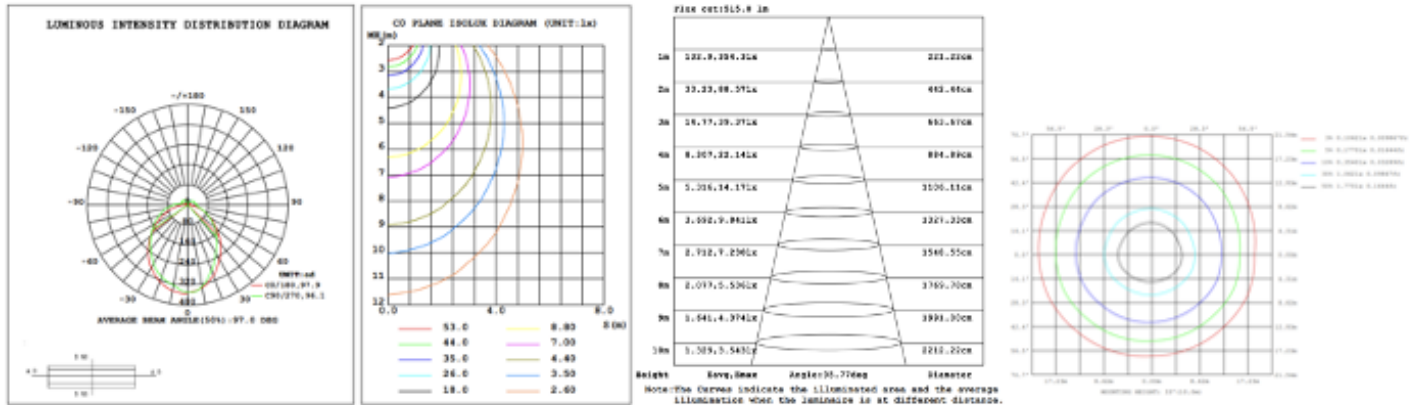

DIMENSIONS & WEIGHTS

SB-J01D

SB-J01H

PHOTOMETRIC: Test report for single linear

SB-J01E32" 1 linear tested @ 4000K

SB-J01E40" 1 linear tested @ 4000K

SB-J01E48" 1 linear tested @ 4000K

SB-J01E60" 1 linear tested @ 4000K