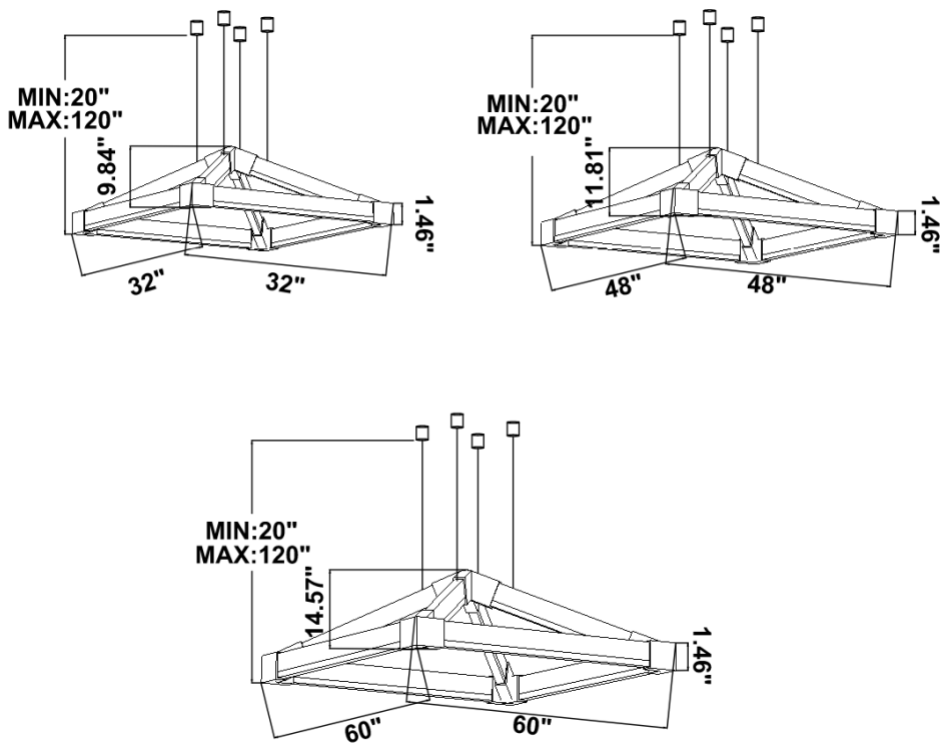

DIMENSIONS & WEIGHTS

SB-J01D

SB-J01H

PHOTOMETRIC: Test report for single linear

SB-J01E32" 1 linear tested @ 4000K

SB-J01E40" 1 linear tested @ 4000K

SB-J01E48" 1 linear tested @ 4000K

SB-J01E60" 1 linear tested @ 4000K