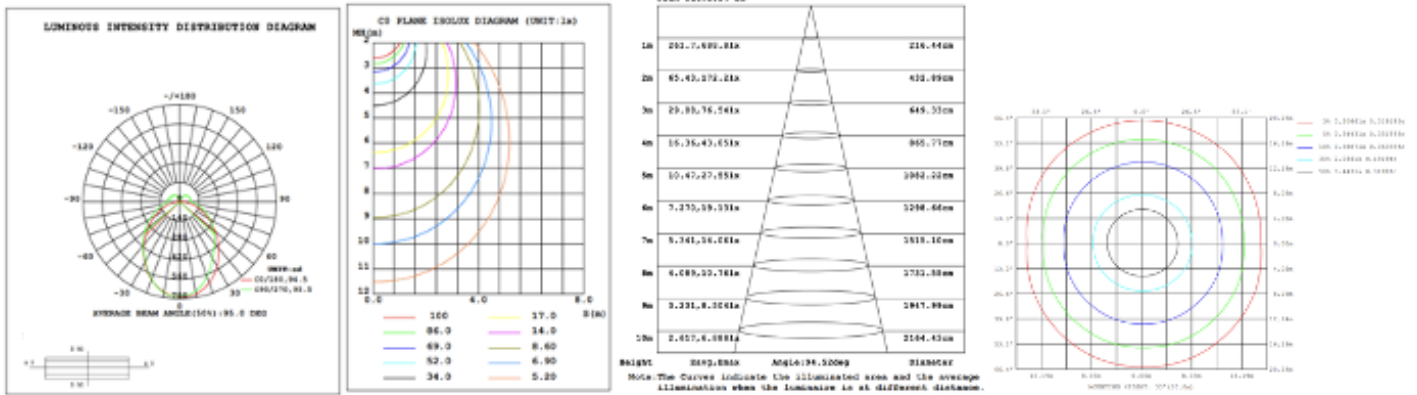

DIMENSIONS & WEIGHTS

SB-J01D

SB-J01H

PHOTOMETRIC: Test report for single linear

SB-J01E32" 1 linear tested @ 4000K

SB-J01E40" 1 linear tested @ 4000K

SB-J01E48" 1 linear tested @ 4000K

SB-J01E60" 1 linear tested @ 4000K