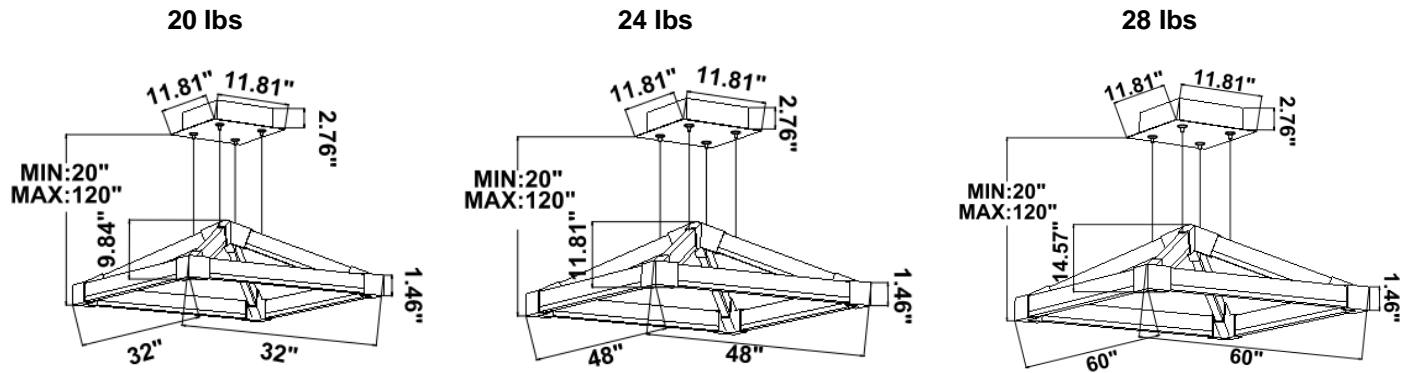

DIMENSIONS & WEIGHTS

SB-J01D

SB-J01H

PHOTOMETRIC: Test report for single linear

SB-J01E32" 1 linear tested @ 4000K

SB-J01E40" 1 linear tested @ 4000K

SB-J01E48" 1 linear tested @ 4000K

SB-J01E60" 1 linear tested @ 4000K