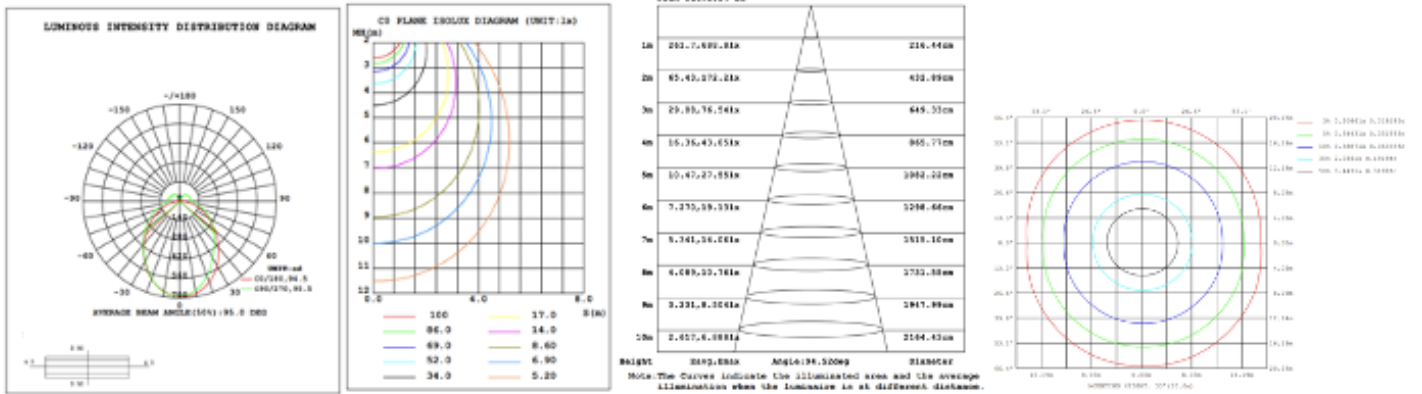

SB-J01E60" 1 linear tested @ 4000K