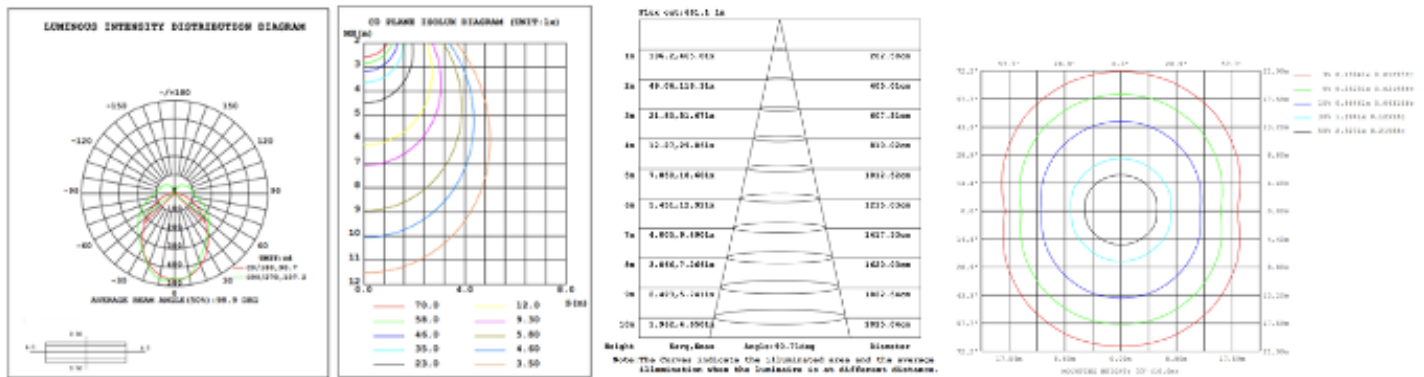

## DIMENSIONS & WEIGHTS

### SB-J01J

**PHOTOMETRIC: Test report for single linear, each fixture built with 3 linear**

**SB-J01E32" 1 linear tested @ 4000K**

**SB-J01E40" 1 linear tested @ 4000K**

**SB-J01E48" 1 linear tested @ 4000K**