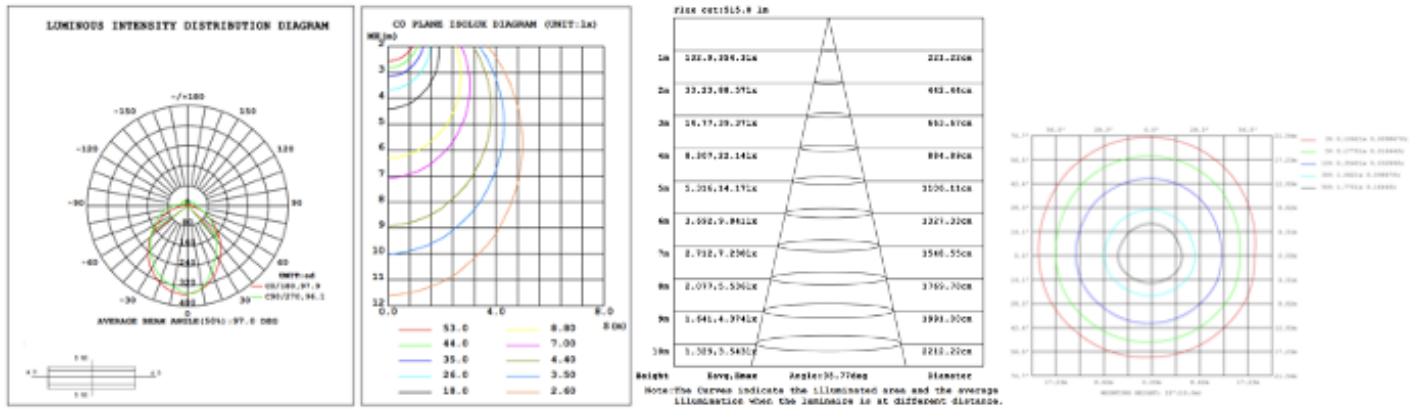

## DIMENSIONS & WEIGHTS

### SB-J01J

**PHOTOMETRIC: Test report for single linear, each fixture built with 3 linear**

**SB-J01E32" 1 linear tested @ 4000K**

**SB-J01E40" 1 linear tested @ 4000K**

**SB-J01E48" 1 linear tested @ 4000K**