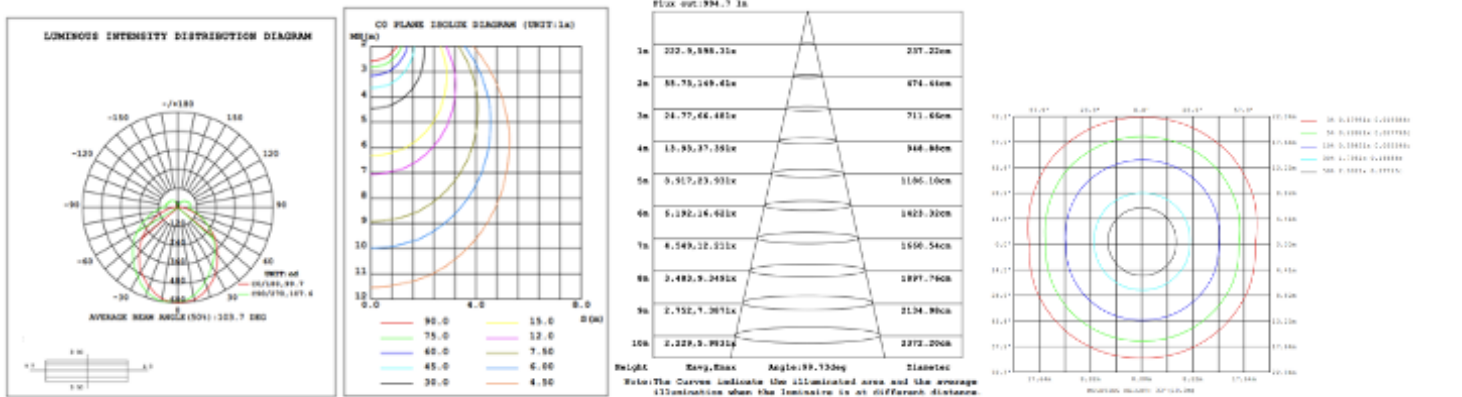

## DIMENSIONS & WEIGHTS

### SB-J01J

**PHOTOMETRIC: Test report for single linear, each fixture built with 3 linear**

**SB-J01E32" 1 linear tested @ 4000K**

**SB-J01E40" 1 linear tested @ 4000K**

**SB-J01E48" 1 linear tested @ 4000K**