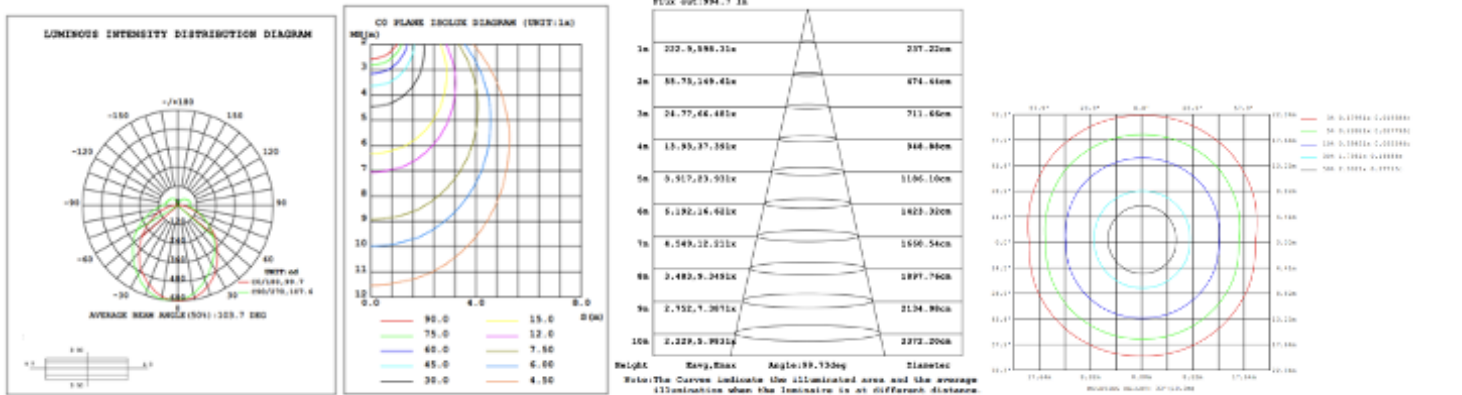

48" 1 linear tested @ 4000K