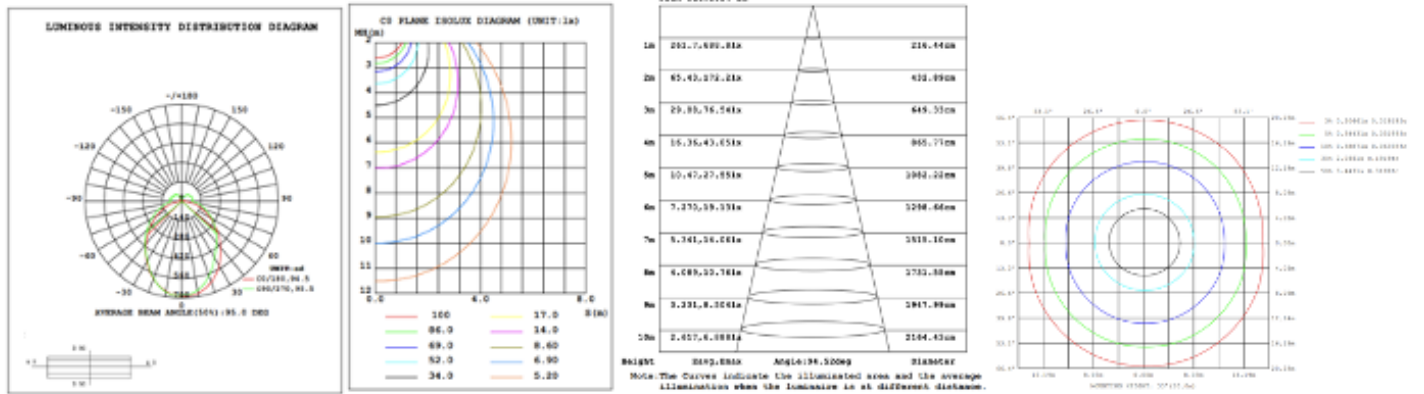

60" 1 linear tested @ 4000K