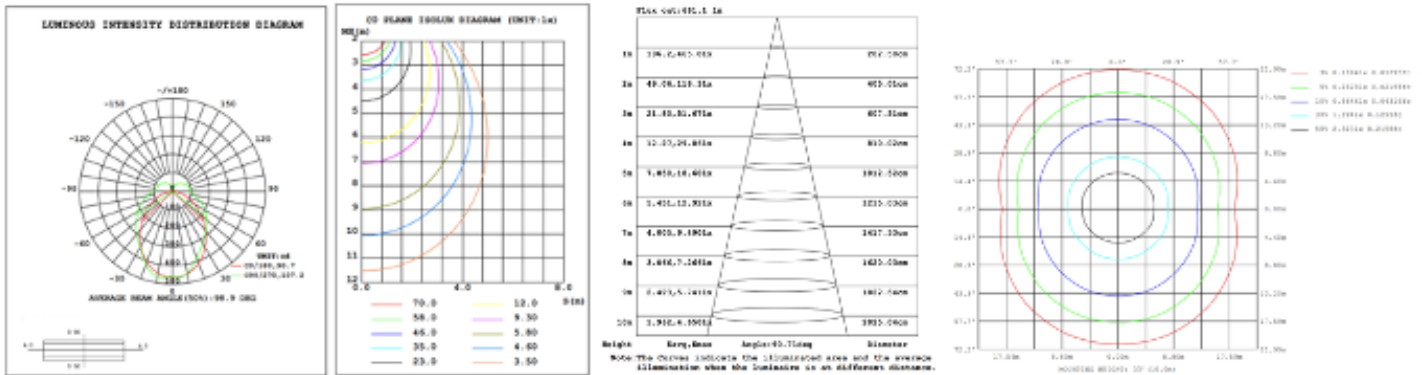

40" 1 linear tested @ 4000K