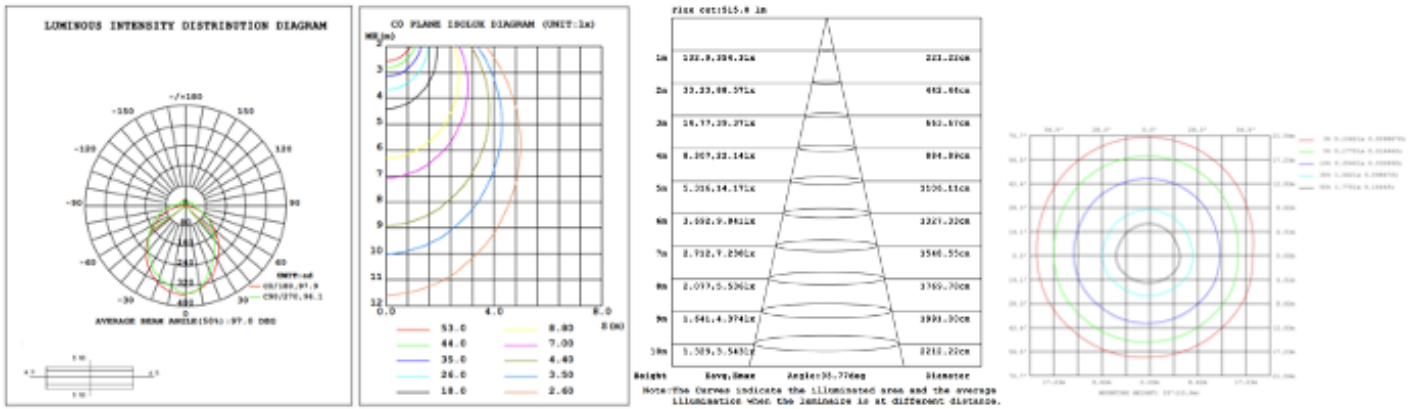

PHOTOMETRIC: Test report for single linear

32" 1 linear tested @ 4000K