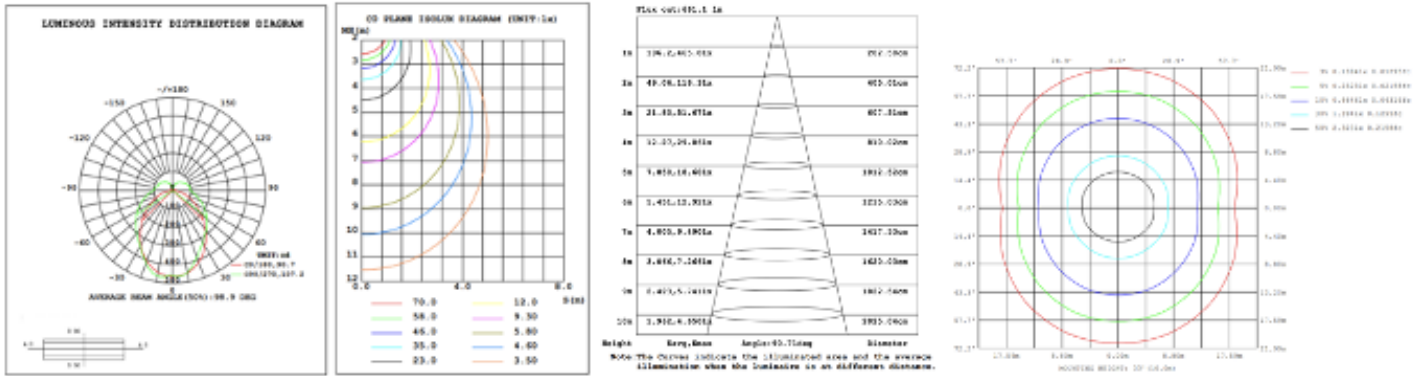

DIMENSIONS & WEIGHTS

SB-J01K

PHOTOMETRIC: Test report for single linear

32\"/>

40" 1 linear tested @ 4000K

48" 1 linear tested @ 4000K

60" 1 linear tested @ 4000K

72" 1 linear tested @ 4000K