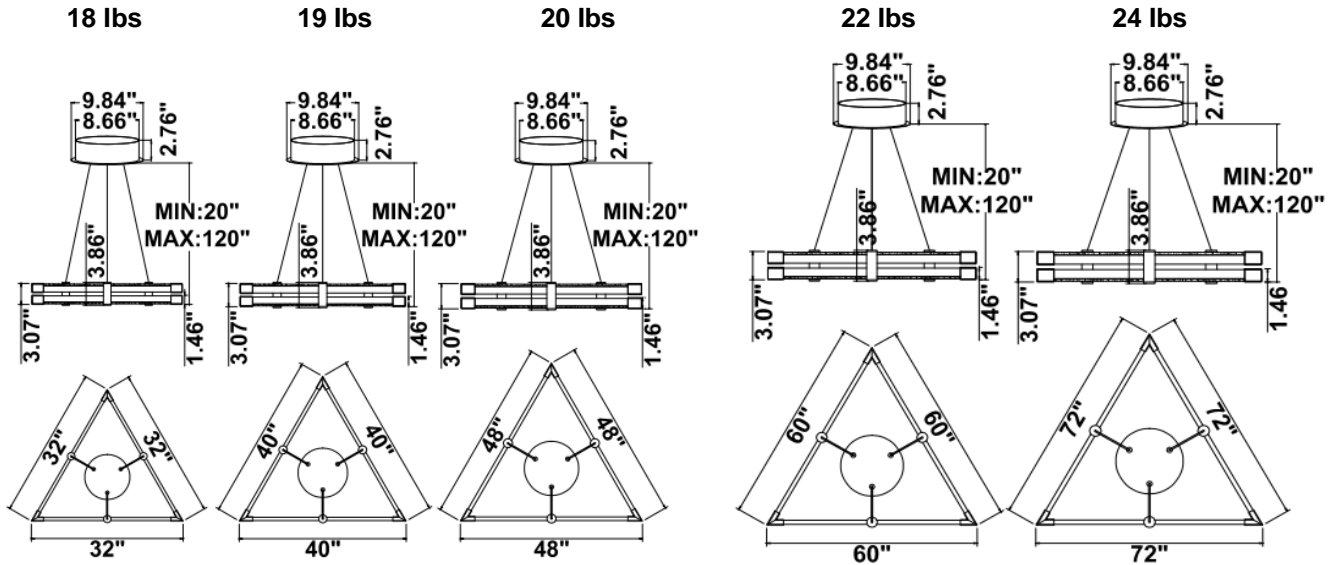

Niseko J01K

PRODUCT DESCRIPTION

Niseko Geometric sizes range from 32" to 72", custom configurations of triangles made of an extruded aluminum frame and uniformly backlit acrylic lenses with direct/indirect distribution. Over 6,500 color finishes and suspension cable lengths are available. 3000K/3500K/4000K selectable by switch. RGBW and CCT tunable / dimmable using remote, DMX, App and Google Alexa.

DIMENSIONS & WEIGHTS

SB-J01K

PHOTOMETRIC: Test report for single linear

32\"/>

40" 1 linear tested @ 4000K

48" 1 linear tested @ 4000K

60" 1 linear tested @ 4000K

72" 1 linear tested @ 4000K