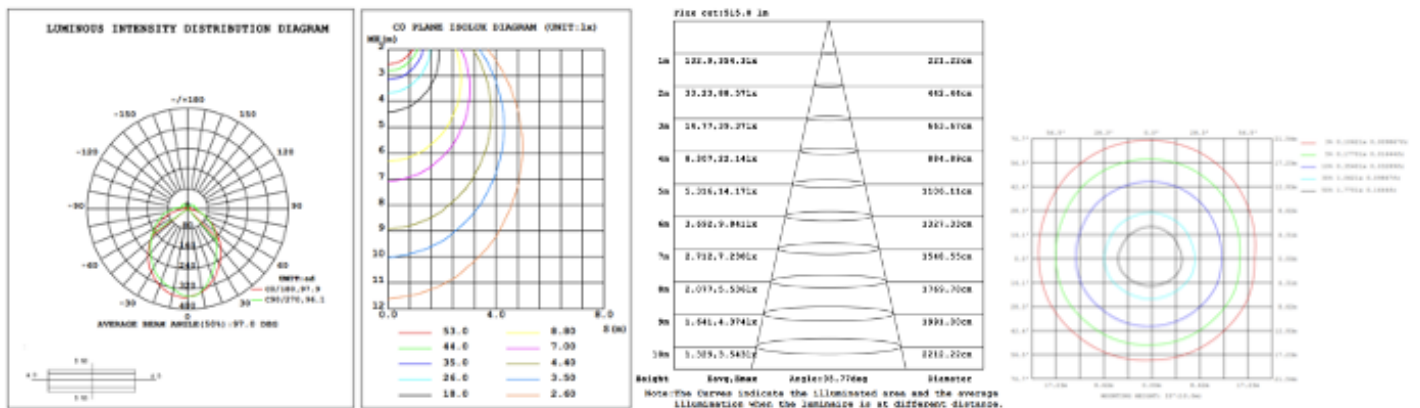

RGBW/TUNABLE WHITE SMART CONTROL

[SEE SPEC AND VIDEO](#)

Get Smart

Using Amazon Echo, Echo Dot, or any Alexa-enabled device allows you to turn your luminaire on and off, dim the light and change light color to Red, Green, Blue or White independently by using voice command or Smart phone app, DMX , Handheld remote or wall control .

DIMENSIONS & WEIGHTS

SB-J01K

PHOTOMETRIC: Test report for single linear

32\"/>

40" 1 linear tested @ 4000K

48" 1 linear tested @ 4000K

60" 1 linear tested @ 4000K

72" 1 linear tested @ 4000K