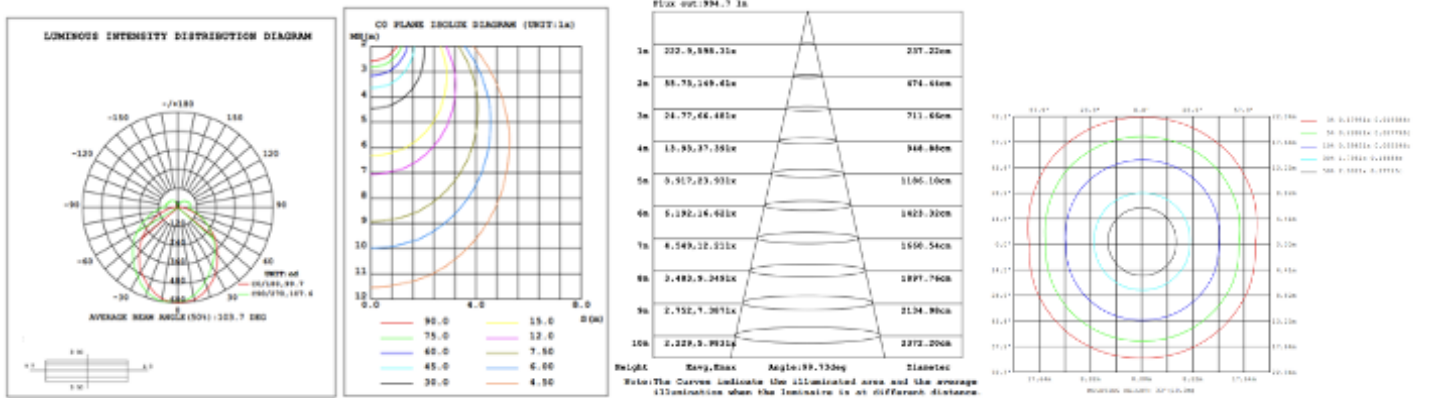

DIMENSIONS & WEIGHTS

SB-J01K

PHOTOMETRIC: Test report for single linear

32\"/>

40" 1 linear tested @ 4000K

48" 1 linear tested @ 4000K

60" 1 linear tested @ 4000K

72" 1 linear tested @ 4000K