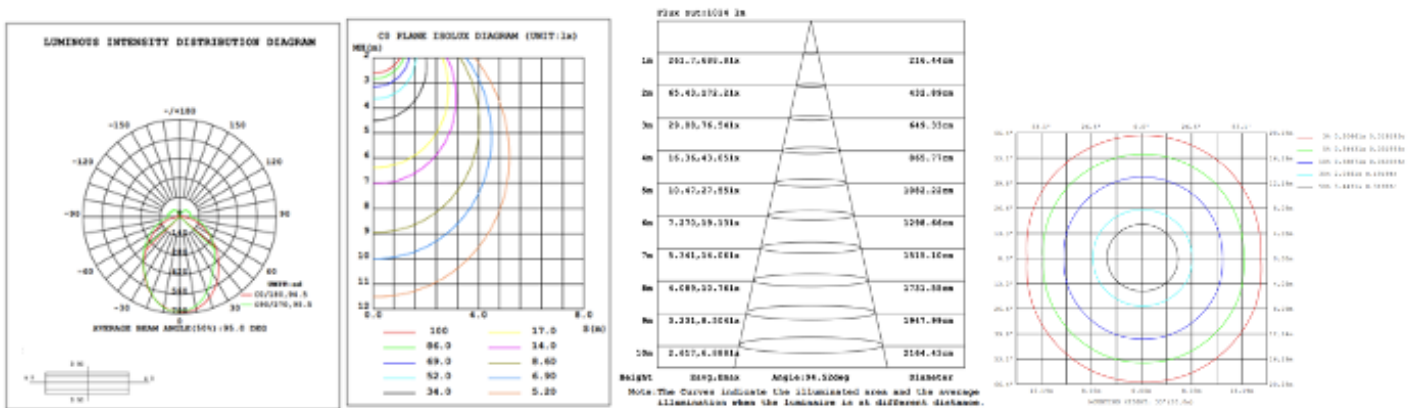

DIMENSIONS & WEIGHTS

SB-J01K

PHOTOMETRIC: Test report for single linear

32\"/>

40" 1 linear tested @ 4000K

48" 1 linear tested @ 4000K

60" 1 linear tested @ 4000K

72" 1 linear tested @ 4000K