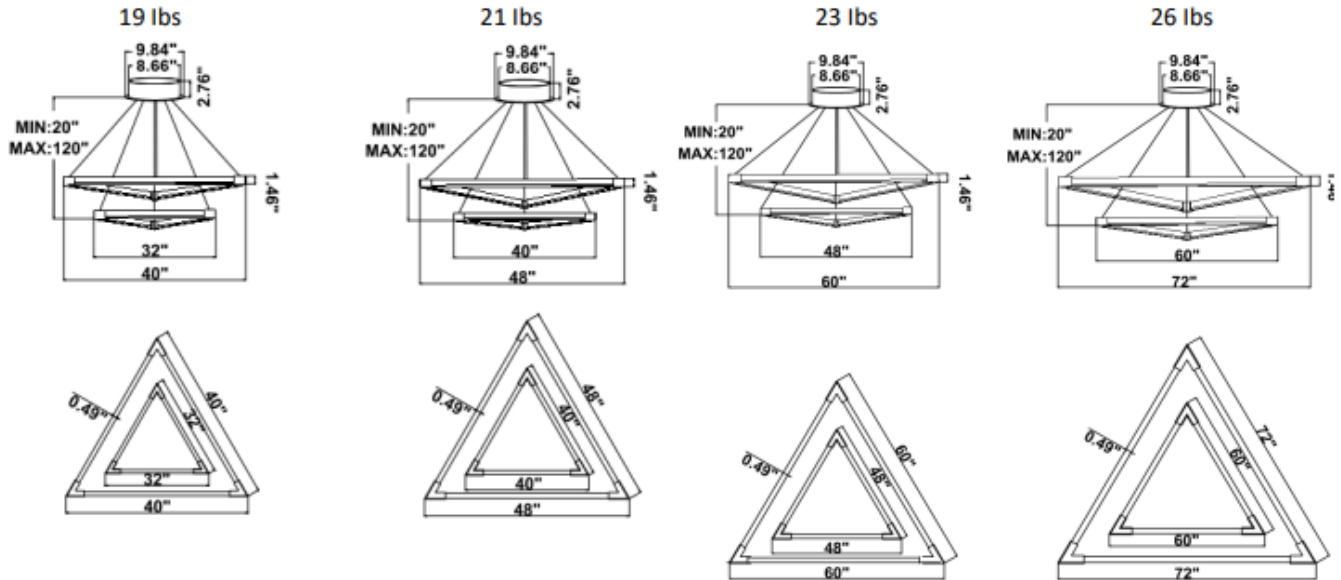

DIMENSIONS & WEIGHTS

SB-J02L

PHOTOMETRIC: Test report for single linear

32" 1 linear tested @ 4000K

40" 1 linear tested @ 4000K

48" 1 linear tested @ 4000K

60" 1 linear tested @ 4000K

72" 1 linear tested @ 4000K