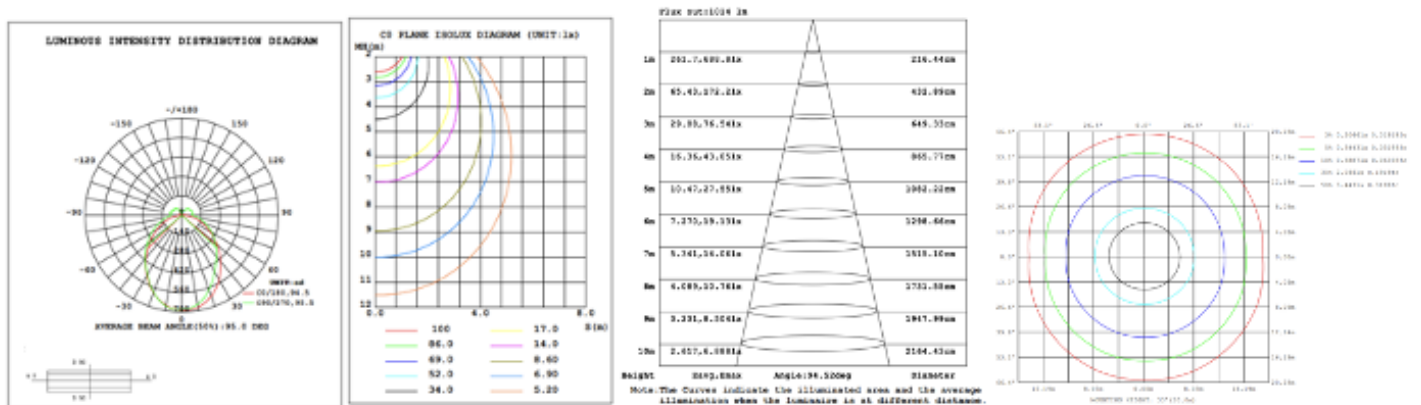

DIMENSIONS & WEIGHTS

SB-J02L

PHOTOMETRIC: Test report for single linear

32" 1 linear tested @ 4000K

40" 1 linear tested @ 4000K

48" 1 linear tested @ 4000K

60" 1 linear tested @ 4000K

72" 1 linear tested @ 4000K