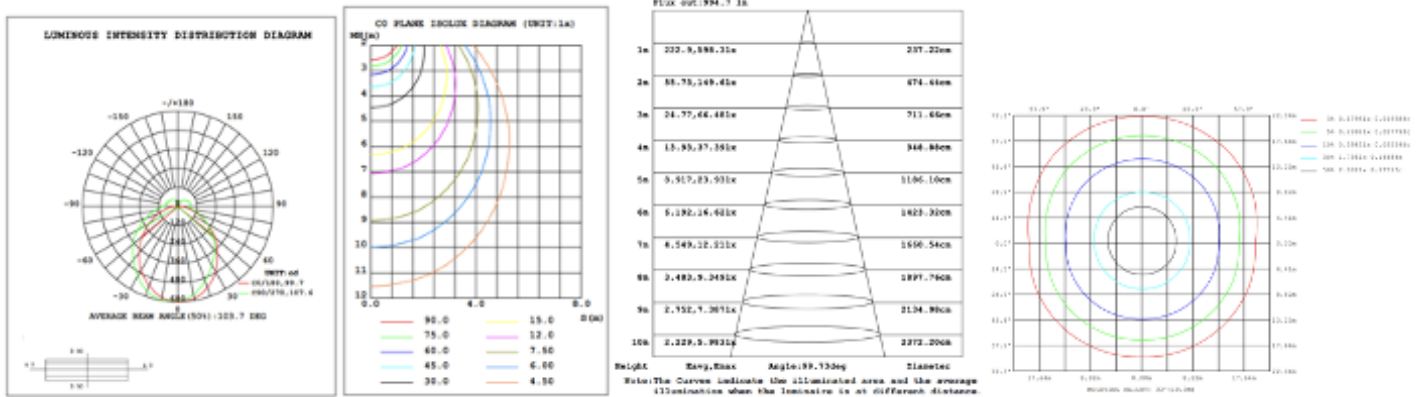

DIMENSIONS & WEIGHTS

SB-J02L

PHOTOMETRIC: Test report for single linear

32" 1 linear tested @ 4000K

40" 1 linear tested @ 4000K

48" 1 linear tested @ 4000K

60" 1 linear tested @ 4000K

72" 1 linear tested @ 4000K