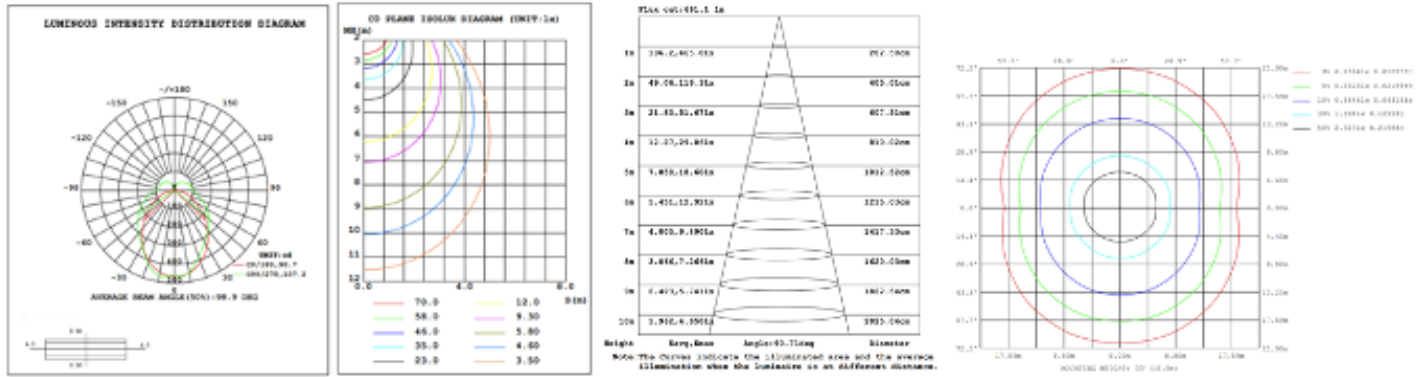

DIMENSIONS & WEIGHTS

SB-J02L

PHOTOMETRIC: Test report for single linear

32" 1 linear tested @ 4000K

40" 1 linear tested @ 4000K

48" 1 linear tested @ 4000K

60" 1 linear tested @ 4000K

72" 1 linear tested @ 4000K