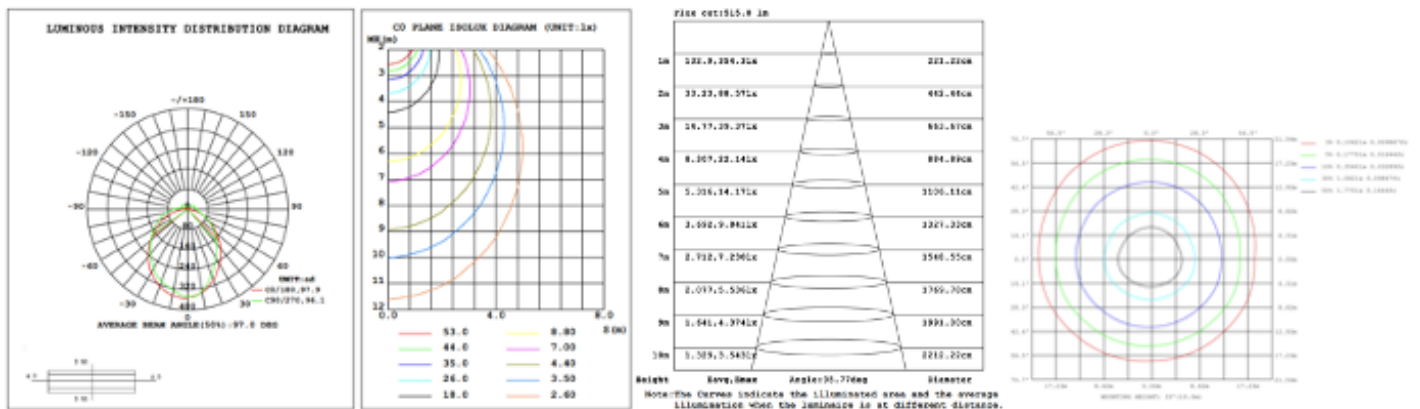

RGBW/TUNABLE WHITE SMART CONTROL

[SEE SPEC AND VIDEO](#)

Get Smart

Using Amazon Echo, Echo Dot, or any Alexa-enabled device allows you to turn your luminaire on and off, dim the light and change light color to Red, Green, Blue or White independently by using voice command or Smart phone app, DMX , Handheld remote or wall control .

DIMENSIONS & WEIGHTS

SB-J02L

PHOTOMETRIC: Test report for single linear

32" 1 linear tested @ 4000K

40" 1 linear tested @ 4000K

48" 1 linear tested @ 4000K

60" 1 linear tested @ 4000K

72" 1 linear tested @ 4000K