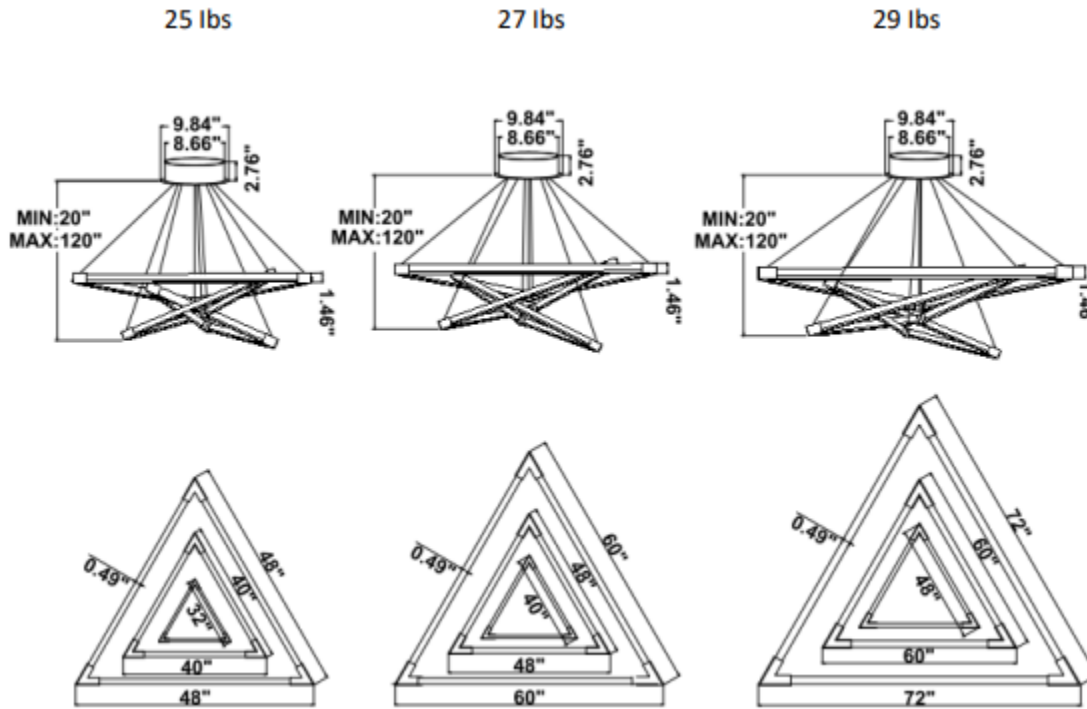

DIMENSIONS & WEIGHTS

SB-J03Y

PHOTOMETRIC: Test report for single linear

32\"/>

40" 1 linear tested @ 4000K

48" 1 linear tested @ 4000K

60" 1 linear tested @ 4000K

72" 1 linear tested @ 4000K