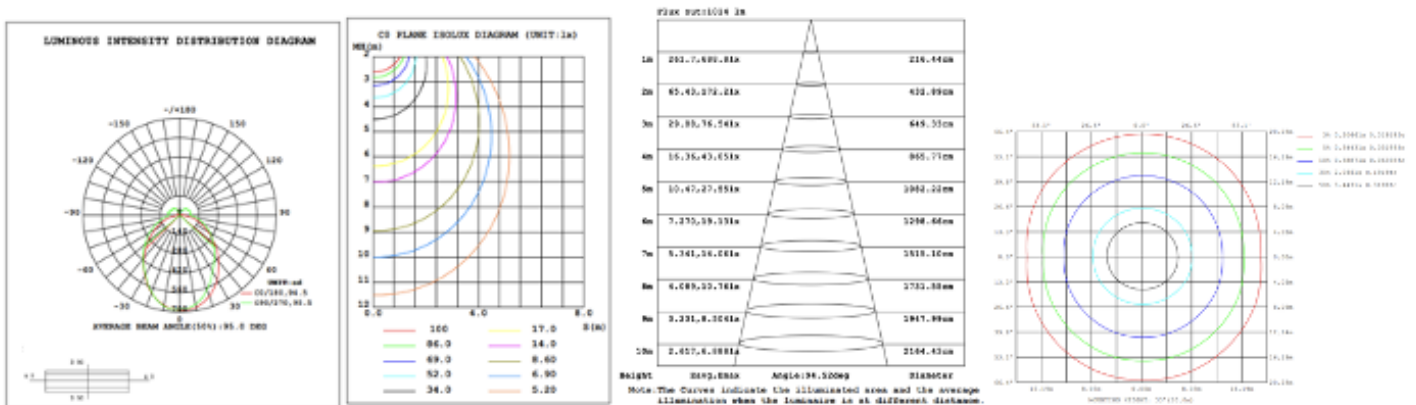

DIMENSIONS & WEIGHTS

SB-J03Y

PHOTOMETRIC: Test report for single linear

32\"/>

40" 1 linear tested @ 4000K

48" 1 linear tested @ 4000K

60" 1 linear tested @ 4000K

72" 1 linear tested @ 4000K