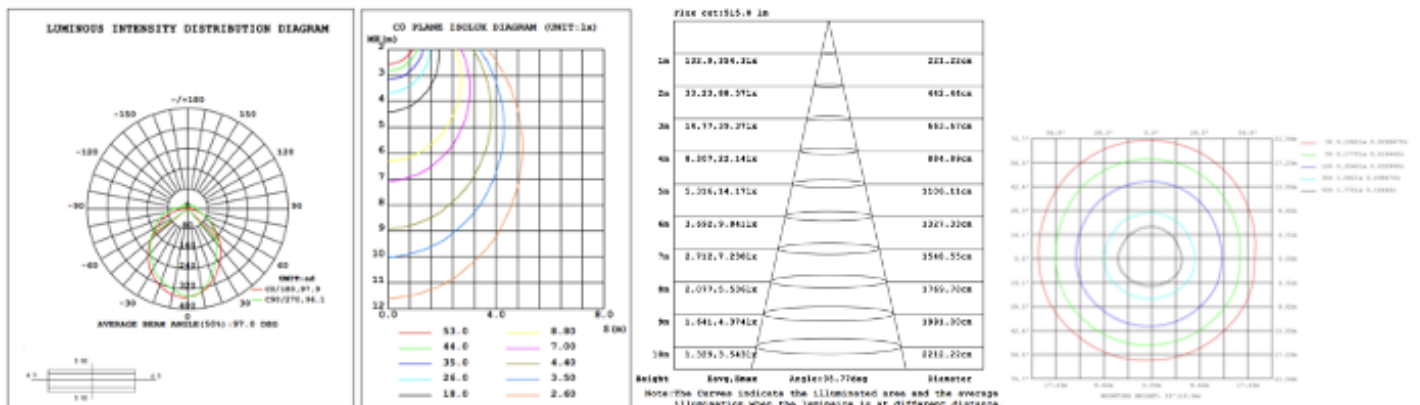

RGBW/TUNABLE WHITE SMART CONTROL

[SEE SPEC AND VIDEO](#)

Get Smart

Using Amazon Echo, Echo Dot, or any Alexa-enabled device allows you to turn your luminaire on and off, dim the light and change light color to Red, Green, Blue or White independently by using voice command or Smart phone app, DMX , Handheld remote or wall control .

DIMENSIONS & WEIGHTS

SB-J03Y

PHOTOMETRIC: Test report for single linear

32\"/>

40" 1 linear tested @ 4000K

48" 1 linear tested @ 4000K

60" 1 linear tested @ 4000K

72" 1 linear tested @ 4000K