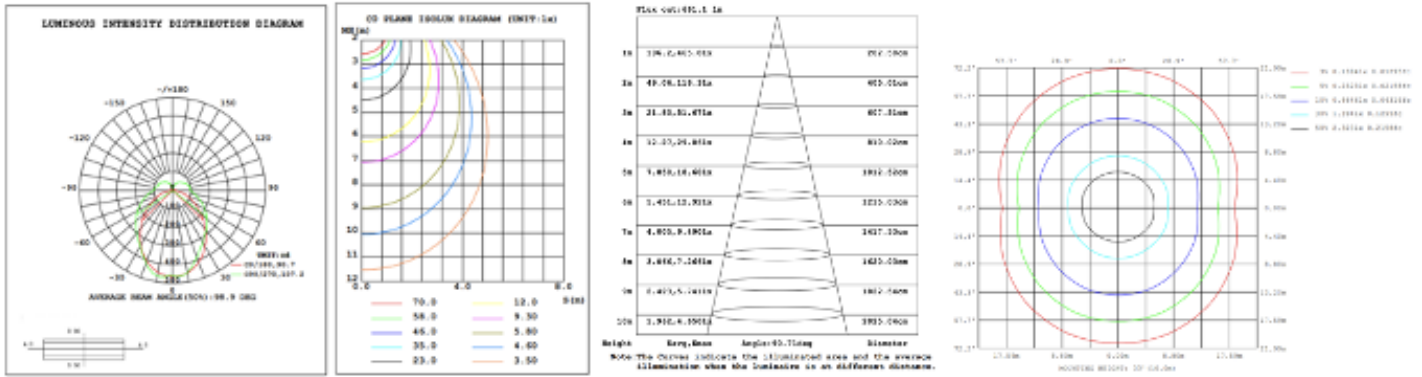

DIMENSIONS & WEIGHTS

SB-J03Y

PHOTOMETRIC: Test report for single linear

32\"/>

40" 1 linear tested @ 4000K

48" 1 linear tested @ 4000K

60" 1 linear tested @ 4000K

72" 1 linear tested @ 4000K