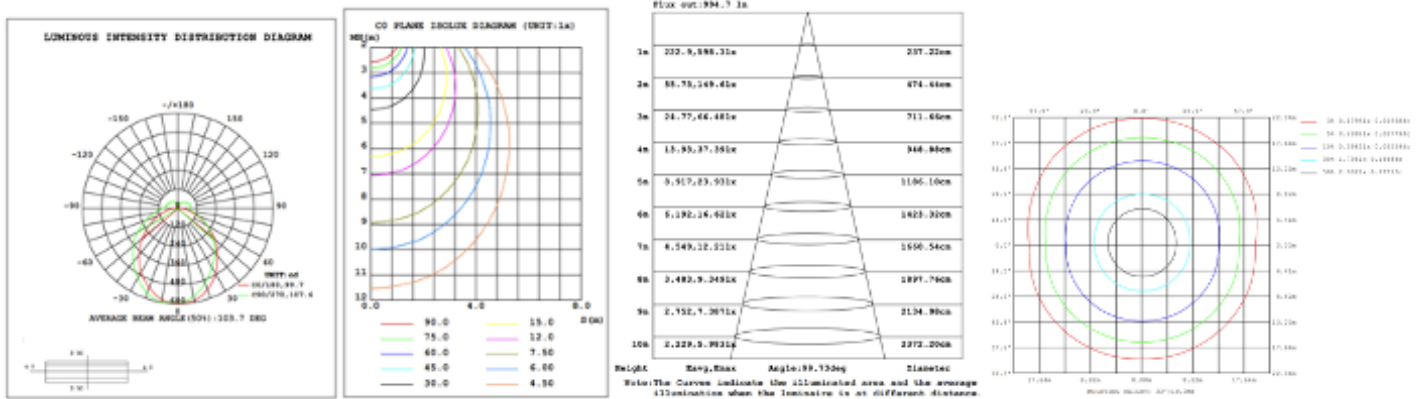

DIMENSIONS & WEIGHTS

SB-J03Y

PHOTOMETRIC: Test report for single linear

32\"/>

40" 1 linear tested @ 4000K

48" 1 linear tested @ 4000K

60" 1 linear tested @ 4000K

72" 1 linear tested @ 4000K