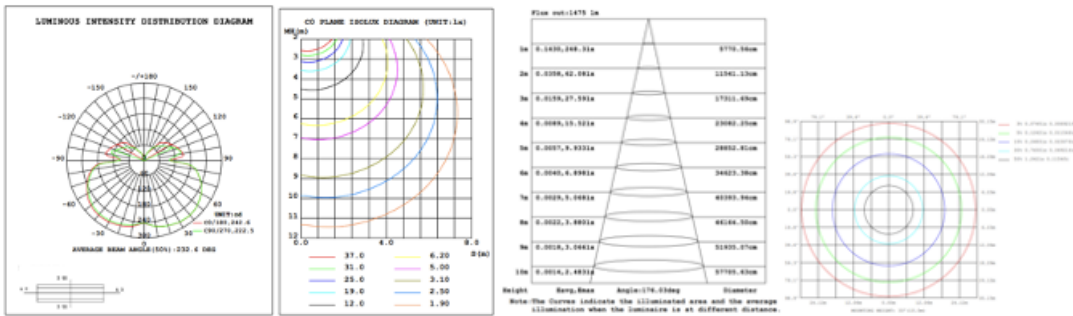

24" 30W @ 4000K