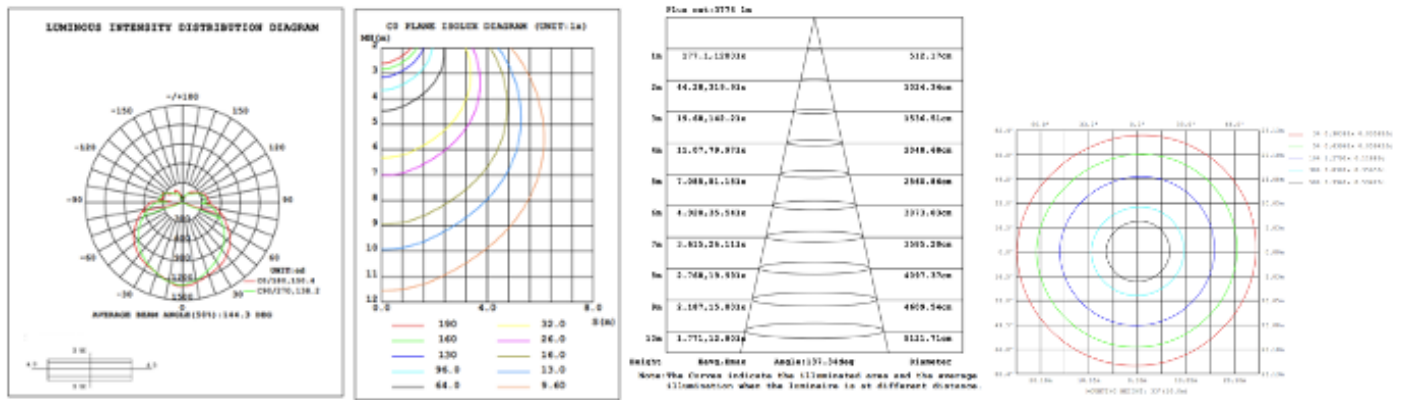

DIMENSIONS & WEIGHTS: Canopy Size for ZigBee & DMX: 15.75" x 2.76"

15.57" = 16" / 23.62" = 24" / 31.5" = 32" / 39.37" = 40" / 47.24" = 48" / 59.06" = 60" / 70.87" = 72"

SB-D01D

SB-D01E

SB-D01F

PHOTOMETRIC:

16" 20W @ 4000K

24" 30W @ 4000K

32" 40W @ 4000K

40" 50W @ 4000K

48" 60W @ 4000K

60" 70W @ 4000K

72" 80W @ 4000K