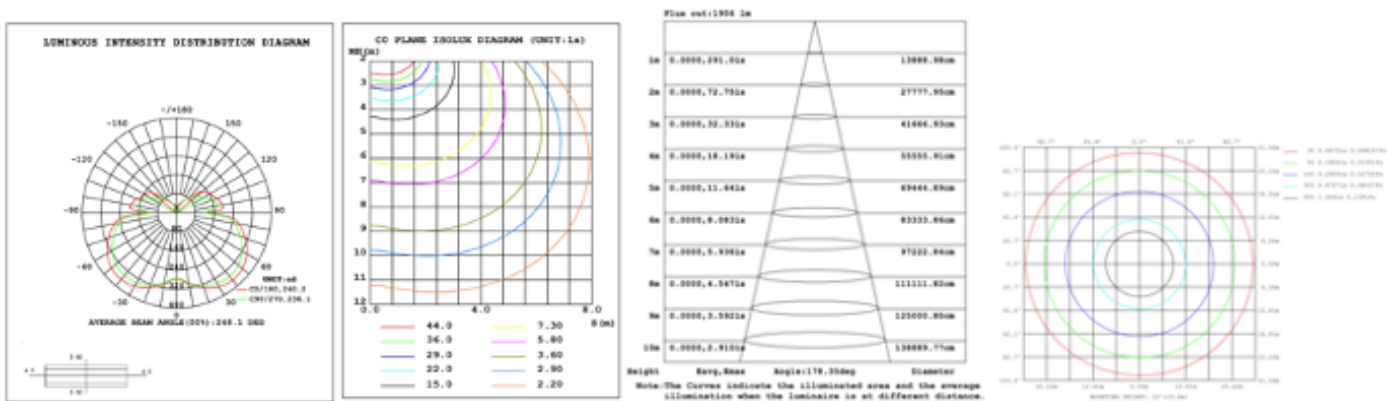

32" 40W @ 4000K