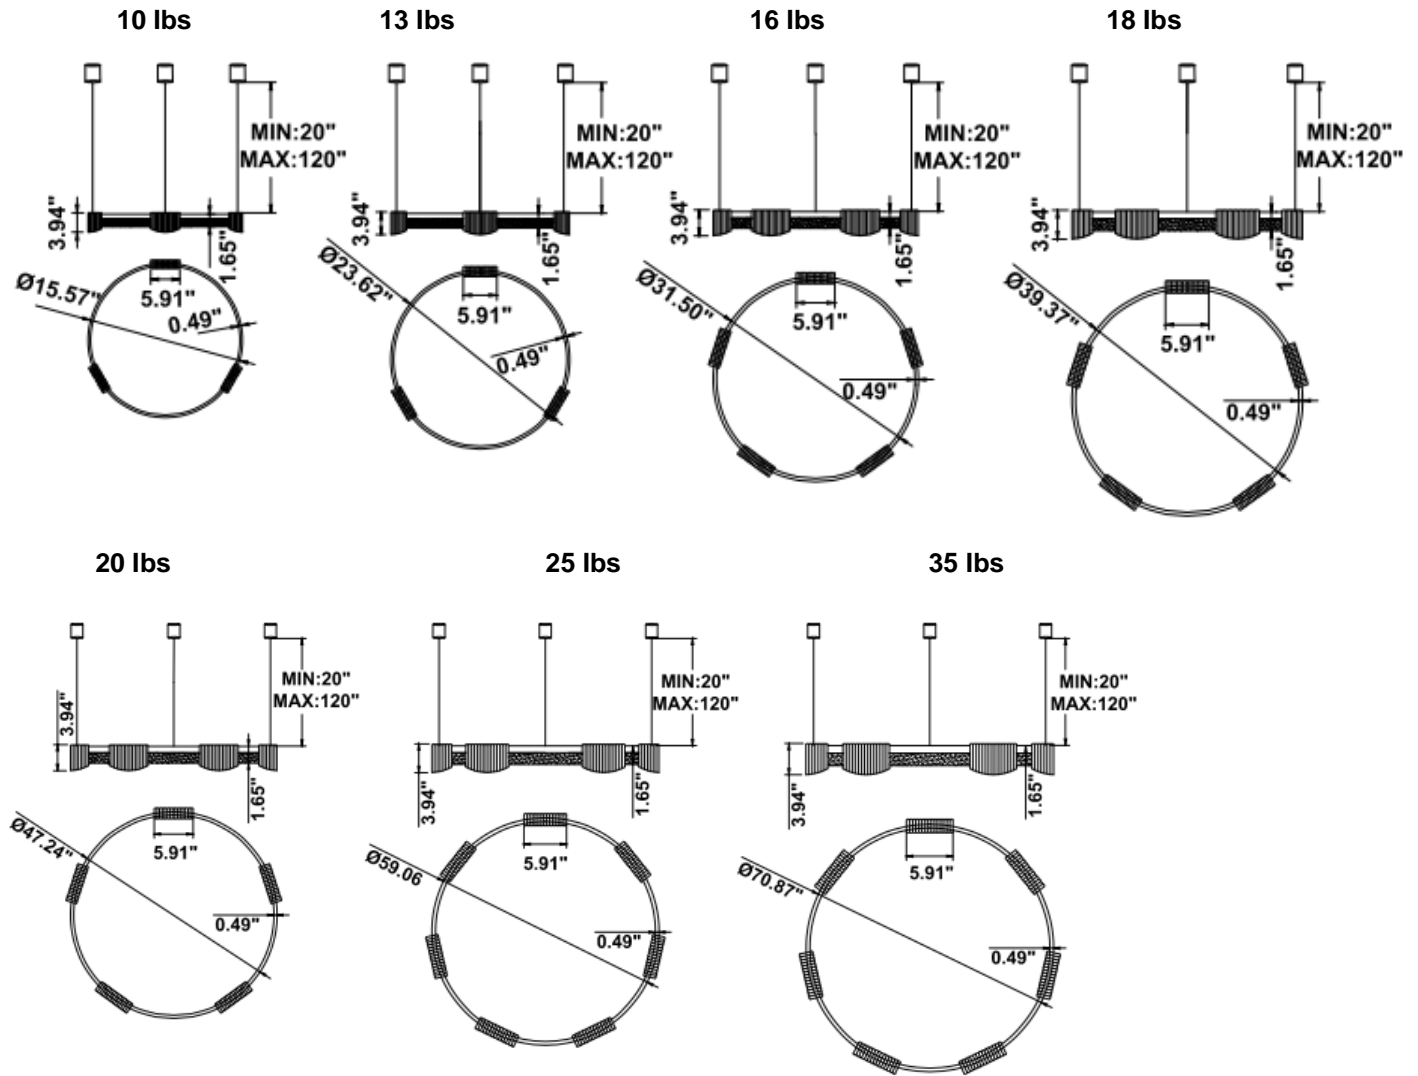

Silverton Circular

PRODUCT DESCRIPTION

Silverton circular pendants are made of extruded aluminum with a direct only component and a glare free acrylic ring with additional draped acrylic elements. Sizes range from 16" to 72", and can be combined as desired to create multiple ring masterpieces. Over 6500 powder coated colors, custom suspension cable lengths are available. 3000K/3500K/4000K color selectable by switch. RGBW and CCT tunable / dimmable using remote, DMX App and Google Alexa. Ships assembled.

PARTS PACKED WITH STANDARD FIXTURE

- Plastic Anchors, Screws, Wire Connectors
- CCT Selector Switch

MODEL INFORMATION:

Example: SB-D01E20WSB

Products Series	Wattage/Size	Options	RGBW/CCT Select Only	Profile Finishes	Aircraft Cable
*SB-D01E	*20W = 16"	*S=1-10V dimming, CRI 90	T=3K-4K Tunable White	*B=Black Jack	*Blank=10' foot 120" (Standard)
SB-D01D	30W = 24"	3000K/3500K/4000K Color Selectable (Standard), 4000K factory color default set	R4=RGB+4000K (standard)	S=Platinum Silver	5'=5 foot 60"
SB-D01F	40W = 32"	L=ELV/Triac dimming with 3000K/3500K/4000K Color Selectable	R3=RGB+3000K	W=Gloss White	15'=15 foot 180"
	50W = 40"	D=DMX		O=Oil Rubbed Bronze	20'=20 foot 240"
	60W = 48"	Z=ZigBee			25'=25 foot 300"
	70W = 60"				
	80W = 72"				
		DMX for RGBW and Tunable White, control by Wall Switch or DMX control system.	Do not select this column if selected "S"	Full Color Name or RAL number for Custom Colors, select from Color Collections	
		ZigBee for RGBW and CCT tunable / dimmable using remote, DMX, App and Google Alexa.			

DIMENSIONS & WEIGHTS: Canopy Size for ZigBee & DMX: 15.75" x 2.76"

15.57" = 16" / 23.62" = 24" / 31.5" = 32" / 39.37" = 40" / 47.24" = 48" / 59.06" = 60" / 70.87" = 72"

SB-D01D

SB-D01E

SB-D01F

PHOTOMETRIC: