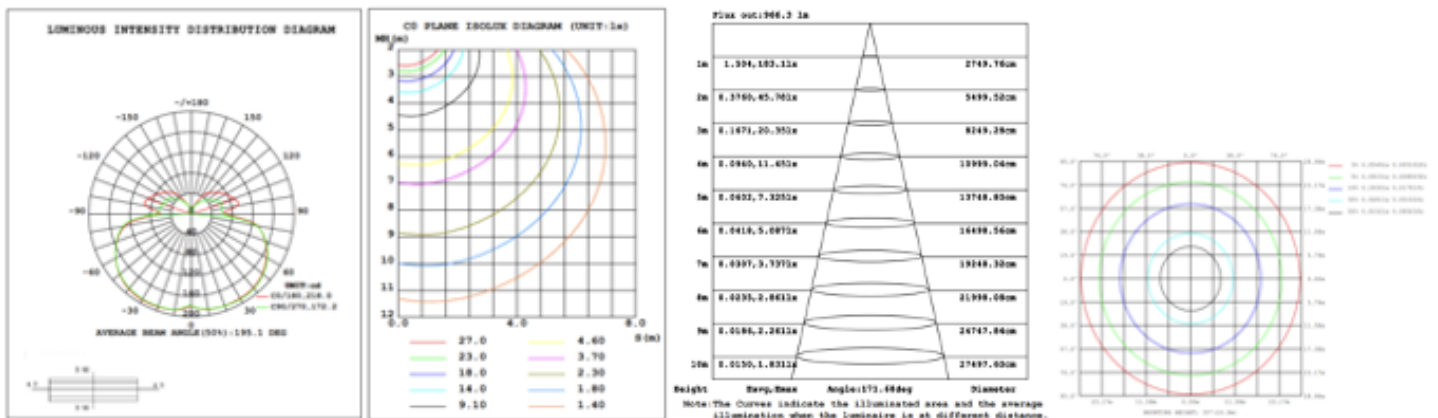

PHOTOMETRIC:

16" 20W @ 4000K