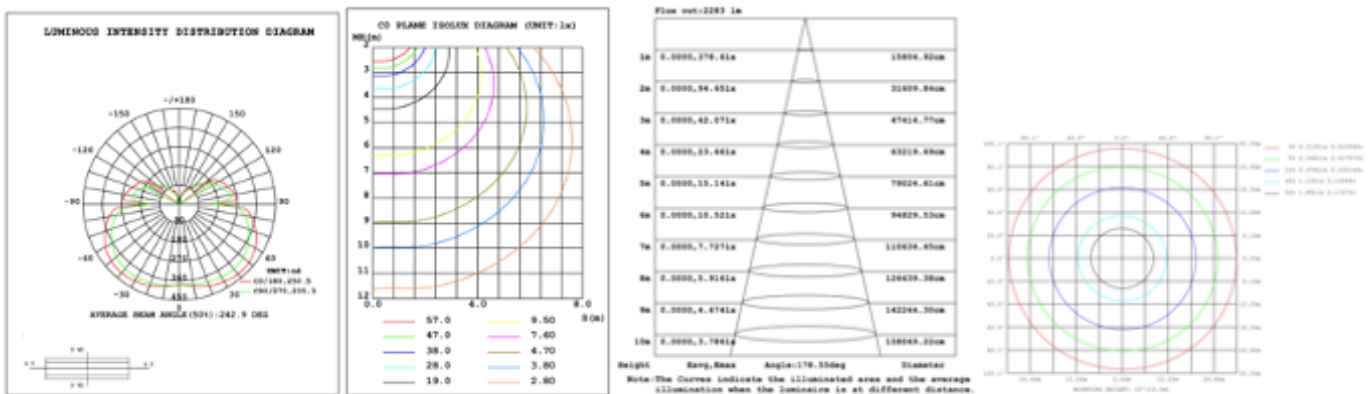

DIMENSIONS & WEIGHTS: Canopy Size for ZigBee & DMX: 15.75" x 2.76"

15.57" = 16" / 23.62" = 24" / 31.5" = 32" / 39.37" = 40" / 47.24" = 48" / 59.06" = 60" / 70.87" = 72"

SB-D01D

SB-D01E

SB-D01F

PHOTOMETRIC:

16" 20W @ 4000K

24" 30W @ 4000K

32" 40W @ 4000K

40" 50W @ 4000K

48" 60W @ 4000K

60" 70W @ 4000K

72" 80W @ 4000K