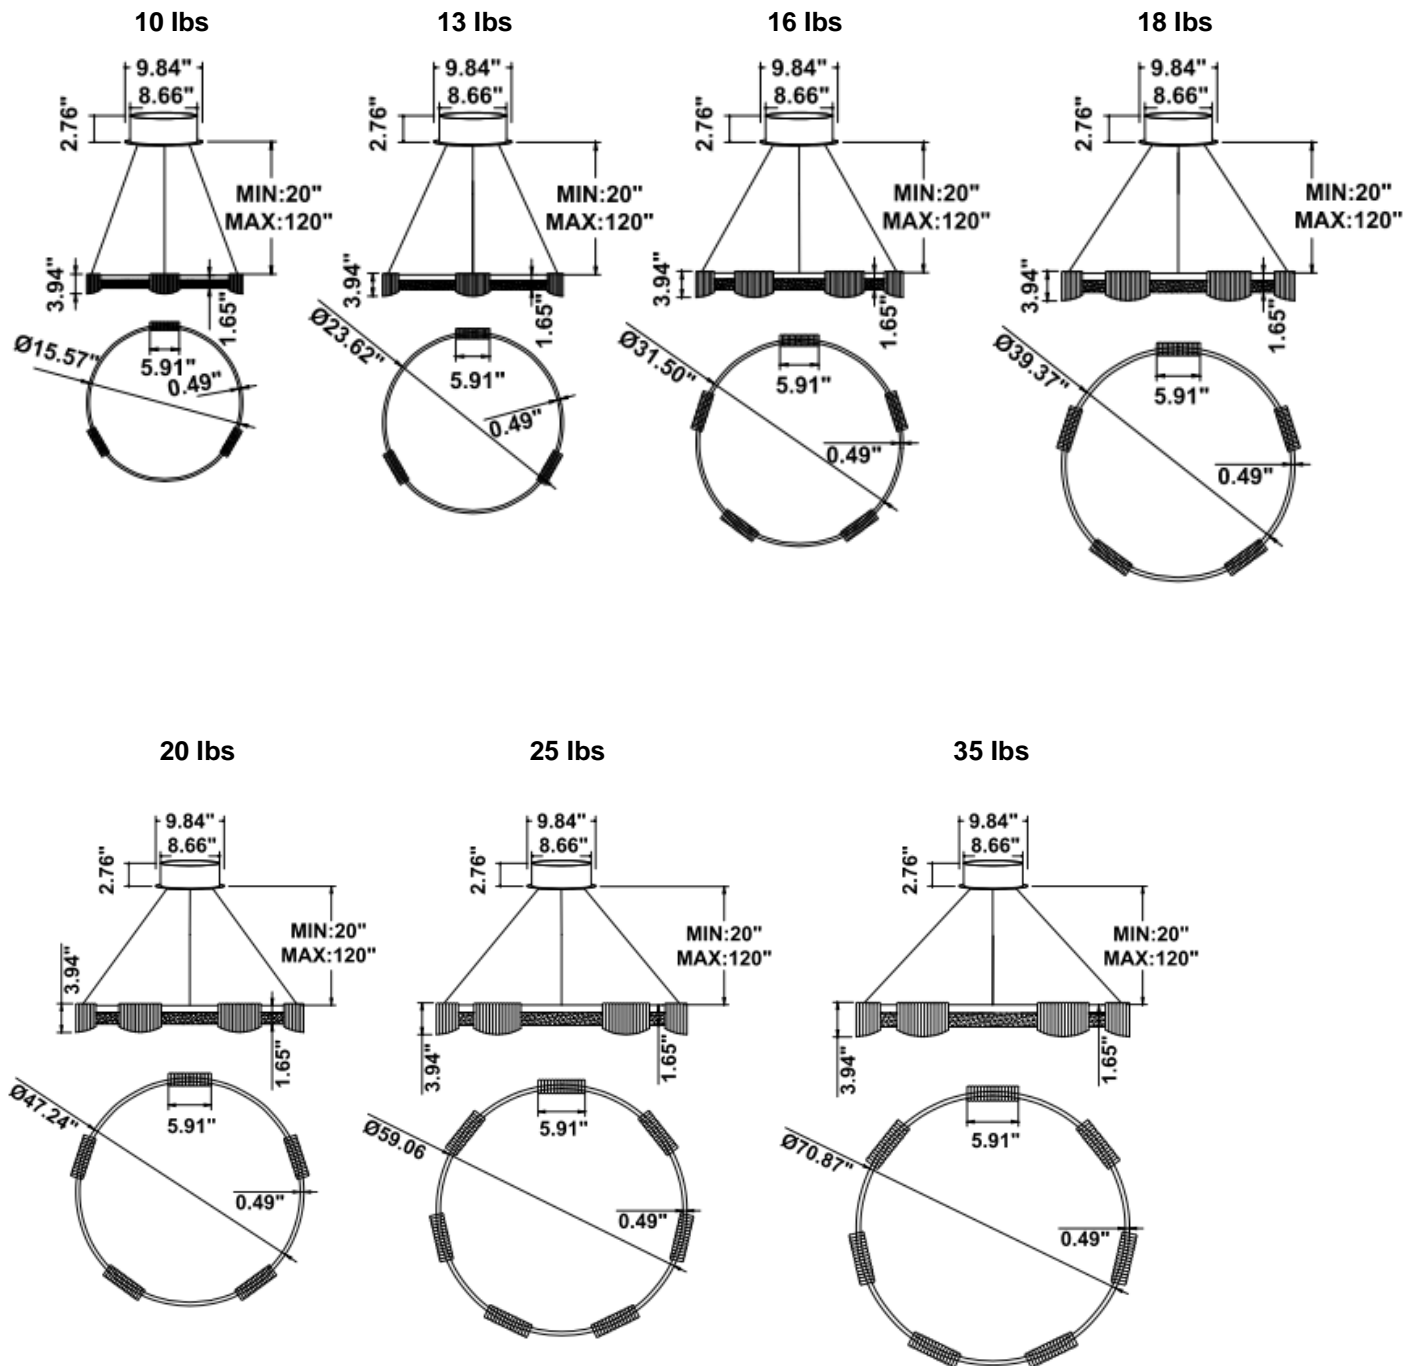

Silverton Circular

PRODUCT DESCRIPTION

Silverton circular pendants are made of extruded aluminum with a direct only component and a glare free acrylic ring with additional draped acrylic elements. Sizes range from 16" to 72", and can be combined as desired to create multiple ring masterpieces. Over 6500 powder coated colors, custom suspension cable lengths are available. 3000K/3500K/4000K color selectable by switch. RGBW and CCT tunable / dimmable using remote, DMX App and Google Alexa. Ships assembled.

PARTS PACKED WITH STANDARD FIXTURE

- Plastic Anchors, Screws, Wire Connectors
- CCT Selector Switch

MODEL INFORMATION:

Example: SB-D01E20WSB

Products Series	Wattage/Size	Options	RGBW/CCT Select Only	Profile Finishes	Aircraft Cable
*SB-D01E	*20W = 16"	*S=1-10V dimming, CRI 90	T=3K-4K Tunable White	*B=Black Jack	*Blank=10' foot 120" (Standard)
SB-D01D	30W = 24"	3000K/3500K/4000K Color Selectable (Standard), 4000K factory color default set	R4=RGB+4000K (standard)	S=Platinum Silver	5'=5 foot 60"
SB-D01F	40W = 32"	L=ELV/Triac dimming with 3000K/3500K/4000K Color Selectable	R3=RGB+3000K	W=Gloss White	15'=15 foot 180"
	50W = 40"	D=DMX		O=Oil Rubbed Bronze	20'=20 foot 240"
	60W = 48"	Z=ZigBee			25'=25 foot 300"
	70W = 60"				
	80W = 72"				
		DMX for RGBW and Tunable White, control by Wall Switch or DMX control system.	Do not select this column if selected "S"	Full Color Name or RAL number for Custom Colors, select from Color Collections	
		ZigBee for RGBW and CCT tunable / dimmable using remote, DMX, App and Google Alexa.			

DIMENSIONS & WEIGHTS: Canopy Size for ZigBee & DMX: 15.75" x 2.76"

15.57" = 16" / 23.62" = 24" / 31.5" = 32" / 39.37" = 40" / 47.24" = 48" / 59.06" = 60" / 70.87" = 72"

SB-D01D

SB-D01E

SB-D01F

PHOTOMETRIC: