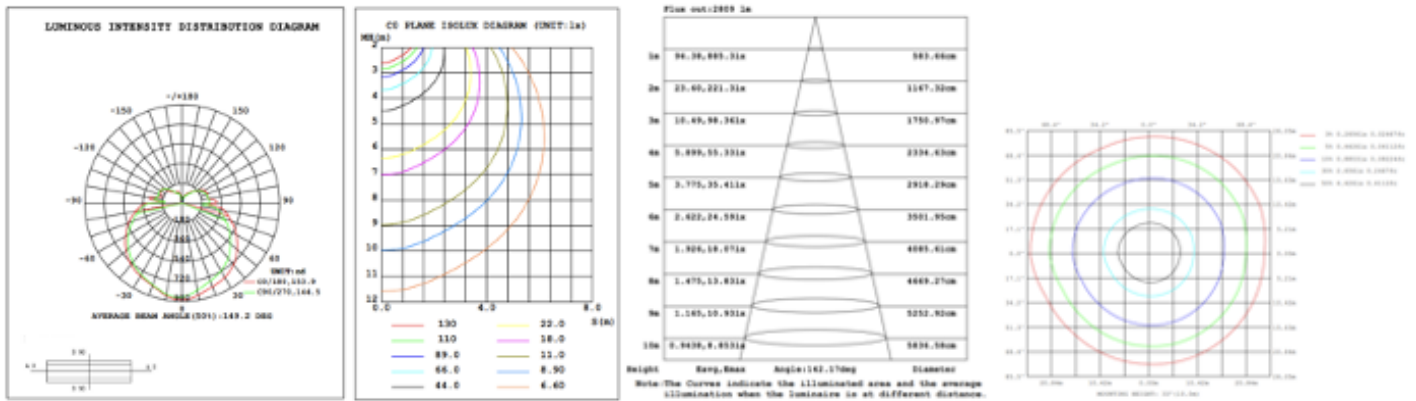

DIMENSIONS & WEIGHTS: Canopy Size for ZigBee & DMX: 15.75" x 2.76"

15.57" = 16" / 23.62" = 24" / 31.5" = 32" / 39.37" = 40" / 47.24" = 48" / 59.06" = 60" / 70.87" = 72"

SB-D01D

SB-D01E

SB-D01F

PHOTOMETRIC:

16" 20W @ 4000K

24" 30W @ 4000K

32" 40W @ 4000K

40" 50W @ 4000K

48" 60W @ 4000K

60" 70W @ 4000K

72" 80W @ 4000K