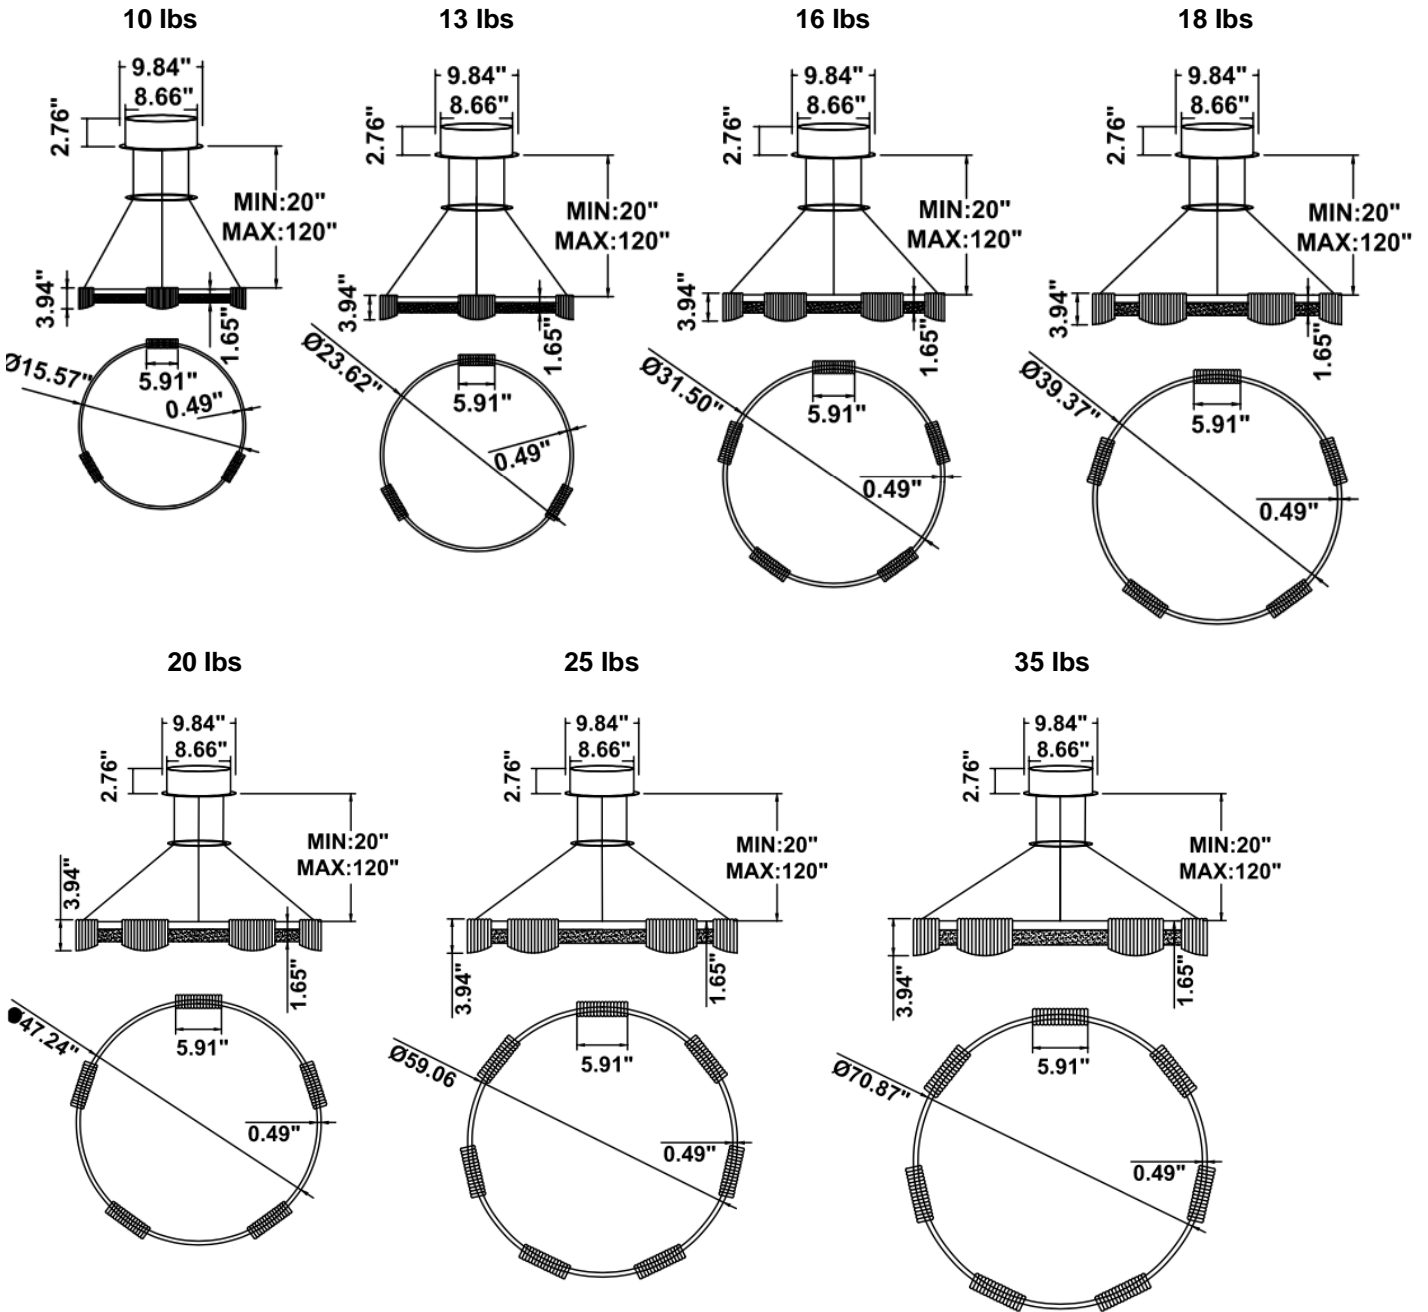

Silverton Circular

PRODUCT DESCRIPTION

Silverton circular pendants are made of extruded aluminum with a direct only component and a glare free acrylic ring with additional draped acrylic elements. Sizes range from 16" to 72", and can be combined as desired to create multiple ring masterpieces. Over 6500 powder coated colors, custom suspension cable lengths are available. 3000K/3500K/4000K color selectable by switch. RGBW and CCT tunable / dimmable using remote, DMX App and Google Alexa. Ships assembled.

PARTS PACKED WITH STANDARD FIXTURE

- Plastic Anchors, Screws, Wire Connectors
- CCT Selector Switch

MODEL INFORMATION:

Example: SB-D01E20WSB

Products Series	Wattage/Size	Options	RGBW/CCT Select Only	Profile Finishes	Aircraft Cable
*SB-D01E	*20W = 16"	*S=1-10V dimming, CRI 90	T=3K-4K Tunable White	*B=Black Jack	*Blank=10' foot 120" (Standard)
SB-D01D	30W = 24"	3000K/3500K/4000K Color Selectable (Standard), 4000K factory color default set	R4=RGB+4000K (standard)	S=Platinum Silver	5'=5 foot 60"
SB-D01F	40W = 32"	L=ELV/Triac dimming with 3000K/3500K/4000K Color Selectable	R3=RGB+3000K	W=Gloss White	15'=15 foot 180"
	50W = 40"	D=DMX		O=Oil Rubbed Bronze	20'=20 foot 240"
	60W = 48"	Z=ZigBee			25'=25 foot 300"
	70W = 60"				
	80W = 72"				
		DMX for RGBW and Tunable White, control by Wall Switch or DMX control system.	Do not select this column if selected "S"	Full Color Name or RAL number for Custom Colors, select from Color Collections	
		ZigBee for RGBW and CCT tunable / dimmable using remote, DMX, App and Google Alexa.			

DIMENSIONS & WEIGHTS: Canopy Size for ZigBee & DMX: 15.75" x 2.76"

15.57" = 16" / 23.62" = 24" / 31.5" = 32" / 39.37" = 40" / 47.24" = 48" / 59.06" = 60" / 70.87" = 72"

SB-D01D

SB-D01E

SB-D01F

PHOTOMETRIC: