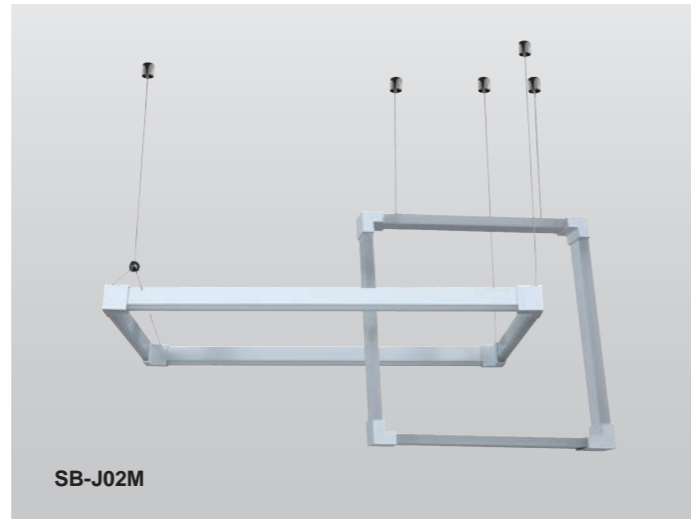

Alberg 3

Model Information:

Example: SB-J02D60WSB

Products series	Wattage	Options	Profile Finishes
SB-J02D	60W=16"×32"+16"×16"	S=Color Selectable 3000K/3500K/4000K CRI 90 4000K factory set color 1-10V dim (Standard) T=3000K-4000K Color Tunable & Dimmable by Wall Switch including phone App and voice control L=Line Triac dimming	B=Black Jack (Stock Color)
SB-J02M	90W=24"×48"+24"×24"		S=Platinum Silver (Stock Color)
	120W=30"×60"+32"×32"		W=Gloss White (Stock Color) O=Oil Bronze (Stock Color) RAL number for other Color