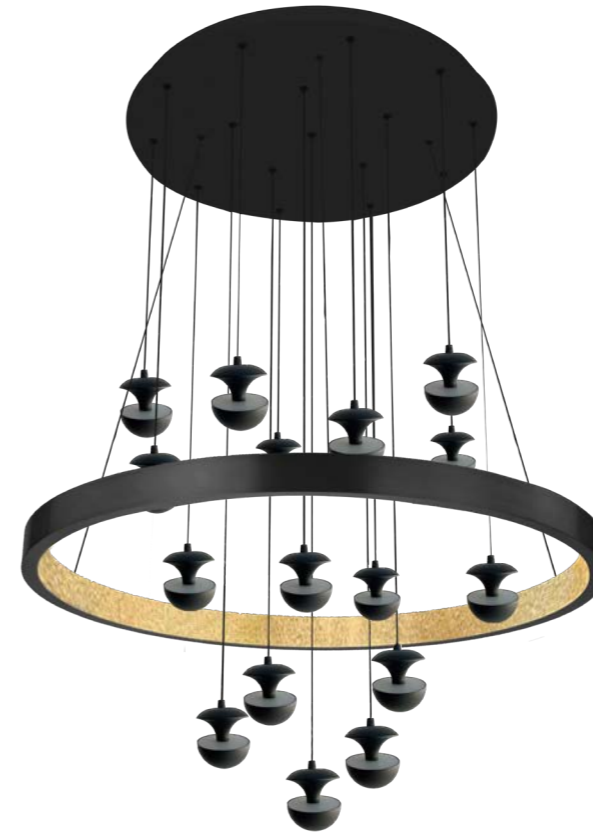

SB-P16F Black with Ring