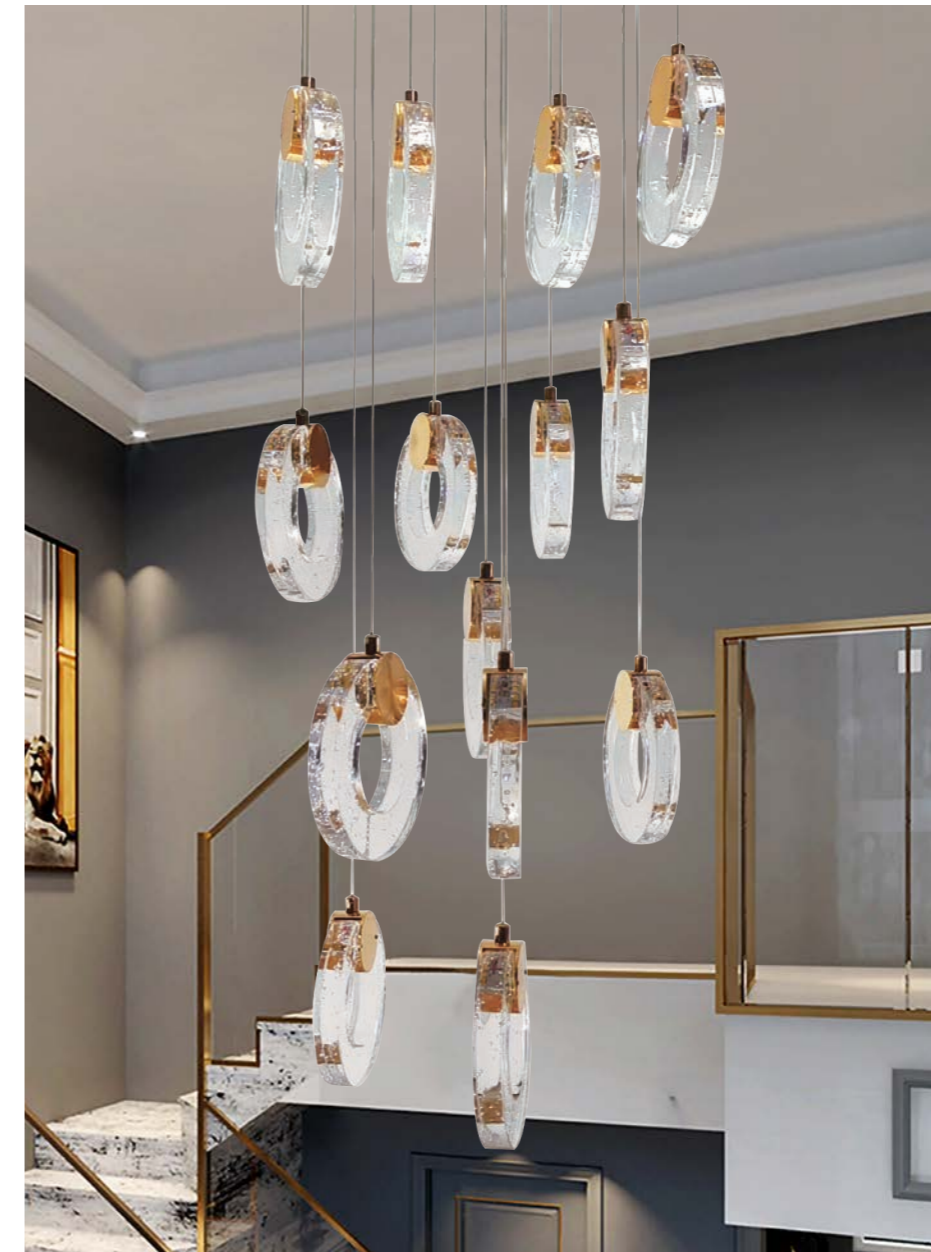

SB-M14A

Model Information:

Example: SB-M14A90WSB

Products series	Wattage	Options	Canopy Finishes
SB-M14A	90W=14 Crystal	S=Color Selectable 3000K/3500K/4000K CRI 90 4000K factory set color 1-10V dim (Standard) T=3000K-4000K Color Tunable & Dimmable by wall switch including phone App and voice control L=Line Triac dimming	B=Black Jack (Stock Color) S=Platinum Silver (Stock Color) W=Gloss White (Stock Color) O=Oil Bronze (Stock Color) RAL number for other Color