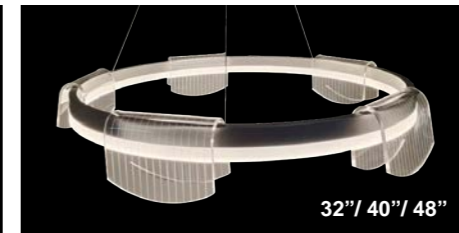

SILVERTON

LED Silverton Pendant

Snowball "SILVERTON" LED pendant light offers a different look for maximum effect. With ganging sizes of 16" to 72", extruded aluminum frame with glare-free acrylic lens and additional acrylic hanging on the fixture for the most stunning appearance. 10' long adjustable aircraft cable suspension. Available in silver, white, black, bronze and in your choice of any other color finishes. Emergency backup battery available. Fixtures color temperatures are 3000K/3500K/4000K all in 1 select by Internal CCT Color selector switch or Tunable white & dimming by Wall switch / Smart phone control / Voice control. Perfect for office, conference room and any other commercial / residential applications.

SB-D01D

SB-D01E

SB-D01F

16" / 24"

32" / 40" / 48"

60" / 72"

Model Information:

Example: SB-D01D20WSB