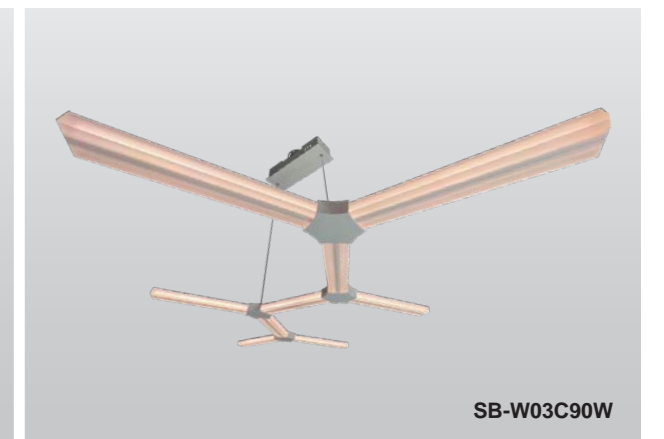

White

SB-W01A30W

SB-W03A90W

SB-W03B90W

SB-W03C90W

Model Information:

Example: SB-W07A210WSW

Products series	Wattage/Size	Options	RGBW/CCT Select Only	Profile Finishes	Aircraft Cable
SB-W01A	30W = 25.43"	S=1-10V dimming, CRI 90 3000K/3500K/4000K Color Selectable (Standard), 4000K factory color default set	T=3K-4K Tunable White	W=Gloss white	Blank=10' foot 120" (Standard)
SB-W03A	90W = 46.38"	L=ELV/Triac dimming with 3000K/3500K/4000K Color Selectable	R4=RGB+4000K (standard)		5'=5 foot 60"
SB-W03B SB-W03C	90W = 56.26"	D=DMX Z=ZigBee DMX for RGBW and Tunable White, control by Wall Switch or DMX control system. ZigBee for RGBW and CCT tunable / dimmable using remote, DMX, App and Google Alexa.	R3=RGB+3000K Do not select this column if selected "S"		15'=15 foot 180" 20'=20 foot 240" 25'=25 foot 300"