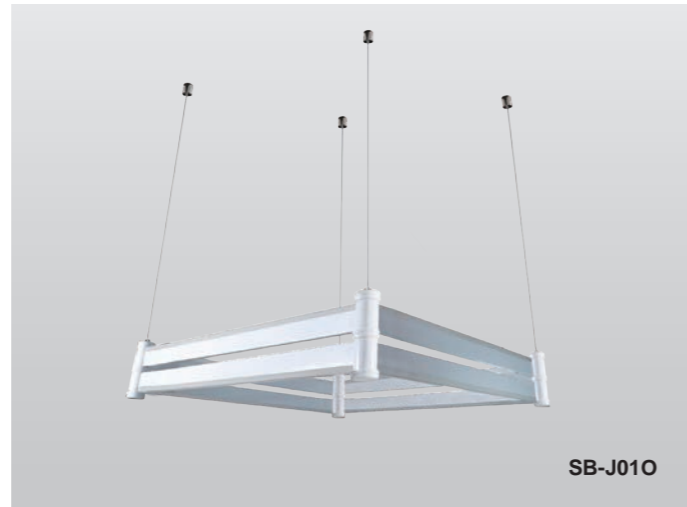

Alberg 13

Model Information:

Example: **SB-J01C40WSB**

Products series	Wattage	Options	Profile Finishes
SB-J01C SB-J01O	80W = 32" x 32" 100W = 40" x 40" 120W = 48" x 48" 140W = 60" x 60" 160W = 72" x 72"	S=Color Selectable 3000K/3500K/4000K CRI 90 4000K factory set color 1-10V dim (Standard) T=3000K-4000K Color Tunable & Dimmable by wall switch including phone App and voice control L=Line Triac dimming	B=Black Jack (Stock Color) S=Platinum Silver (Stock Color) W=Gloss White (Stock Color) O=Oil Bronze (Stock Color) RAL number for other Color