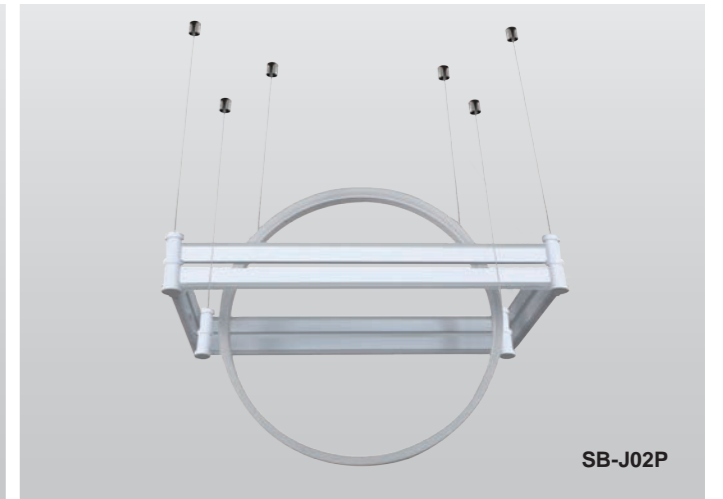

Alberg 12

Model Information:

Example: SB-J02080WSB

Products series	Wattage	Options	Profile Finishes
SB-J020 SB-J02P	150W=24" x 48" + Ø16"	S=Color Selectable 3000K/3500K/4000K CRI 90 4000K factory set color 1-10V dim (Standard)	B=Black Jack (Stock Color)
	180W=30" x 60" + Ø24"		S=Platinum Silver (Stock Color)
	200W=36" x 72" + Ø32"	T=3000K-4000K Color Tunable & Dimmable by wall switch including phone App and voice control	W=Gloss White (Stock Color)
			O=Oil Bronze (Stock Color)
		L=Line Triac dimming	RAL number for other Color