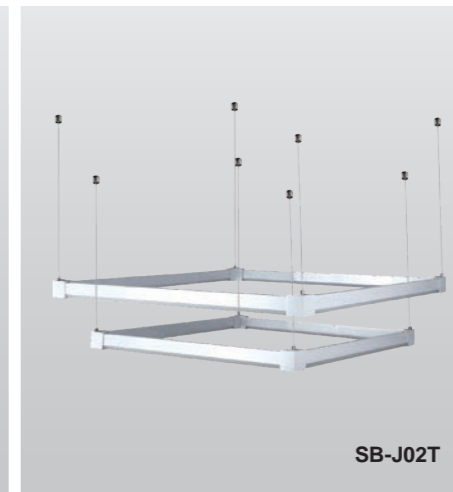

Alberg 8

Model Information:

Example: SB-J02B80WSB

Products series	Wattage	Options	Profile Finishes
SB-J02B	80W=24" x 24"+32" x 32"	S=Color Selectable 3000K/3500K/4000K CRI 90 4000K factory set color 1-10V dim (Standard)	B=Black Jack (Stock Color)
SB-J02T	100W=32" x 32"+40" x 40"		S=Platinum Silver (Stock Color)
SB-J02R	120W=48" x 48"+60" x 60"	T=3000K-4000K Color Tunable & Dimmable by Wall Switch including phone App and voice control	W=Gloss White (Stock Color)
	150W=60" x 60"+72" x 72"		O=Oil Bronze (Stock Color)
			RAL number for other Color