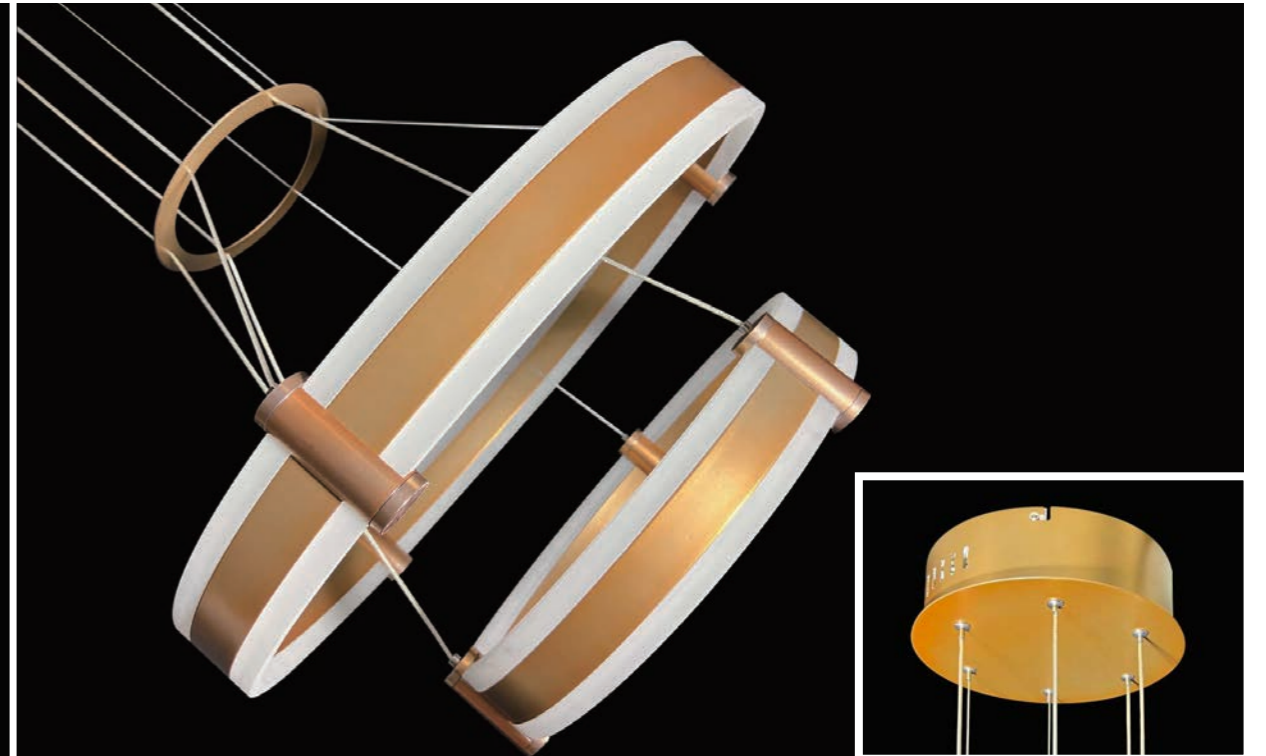

SB-U02E

Model Information:

Example: SB-U01D20WSB

Products series	Wattage	Options	Profile Finishes
SB-U01D SB-U01H	20W = 16" 30W = 24" 40W = 32" 50W = 40" 60W = 48" 70W = 60" 80W = 72"	S=Color Selectable 3000K/3500K/4000K CRI 90 4000K factory set color 1-10V dim (Standard) T=3000K-4000K Color Tunable & Dimmable by wall switch including phone App and voice control L=Line Triac dimming	B=Black Jack (Stock Color) S=Platinum Silver (Stock Color) W=Gloss White (Stock Color) O=Oil Bronze (Stock Color) Chrome Clips (Stock Color) RAL number for other Color

Model Information:

Example: SB-U02E50WSB

Products series	Wattage	Options	Profile Finishes
SB-U02E SB-U02F	50W=16"+24" 90W = 32"+40" 110W = 40"+48" 150W = 60"+72"	S=Color Selectable 3000K/3500K/4000K CRI 90 4000K factory set color 1-10V dim (Standard) T=3000K-4000K Color Tunable & Dimmable by wall switch including phone App and voice control L=Line Triac dimming	B=Black Jack (Stock Color) S=Platinum Silver (Stock Color) W=Gloss White (Stock Color) O=Oil Bronze (Stock Color) Chrome Clips (Stock Color) RAL number for other Color