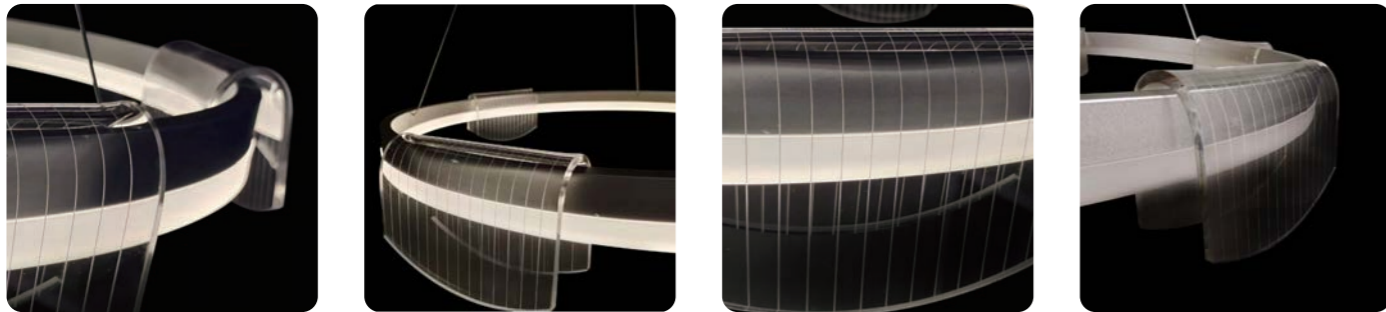

SILVERTON

LED Silverton Pendant

Snowball "SILVERTON" LED pendant light offers a different look for maximum effect. With ganging sizes of 16" to 72", extruded aluminum frame with glare-free acrylic lens and additional acrylic hanging on the fixture for the most stunning appearance. 10' long adjustable aircraft cable suspension. Available in silver, white, black, bronze and in your choice of any other color finishes. Emergency backup battery available. Fixtures color temperatures are 3000K/3500K/4000K all in 1 select by Internal CCT Color selector switch or Tunable white & dimming by Wall switch / Smart phone control / Voice control. Perfect for office, conference room and any other commercial / residential applications.