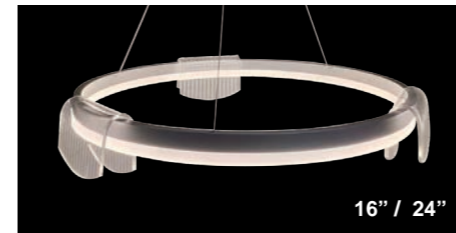

SILVERTON

LED Silverton Pendant

Snowball "SILVERTON" LED pendant light offers a different look for maximum effect. With ganging sizes of 16" to 72", extruded aluminum frame with glare-free acrylic lens and additional acrylic hanging on the fixture for the most stunning appearance. 10' long adjustable aircraft cable suspension. Available in silver, white, black, bronze and in your choice of any other color finishes. Emergency backup battery available. Fixtures color temperatures are 3000K/3500K/4000K all in 1 select by Internal CCT Color selector switch or Tunable white & dimming by Wall switch / Smart phone control / Voice control. Perfect for office, conference room and any other commercial / residential applications.

Fixture can be manually adjusted from 1' to 10' with standard cable. Longer custom lengths available. Standard Finishes - Black, White, Silver, and Bronze. Other finishes color, custom figuration, and additional mounting available.

SB-D01D

SB-D01E

SB-D01F

16" / 24"

32" / 40" / 48"

60" / 72"

Model Information:

Example: SB-D01D20WSB