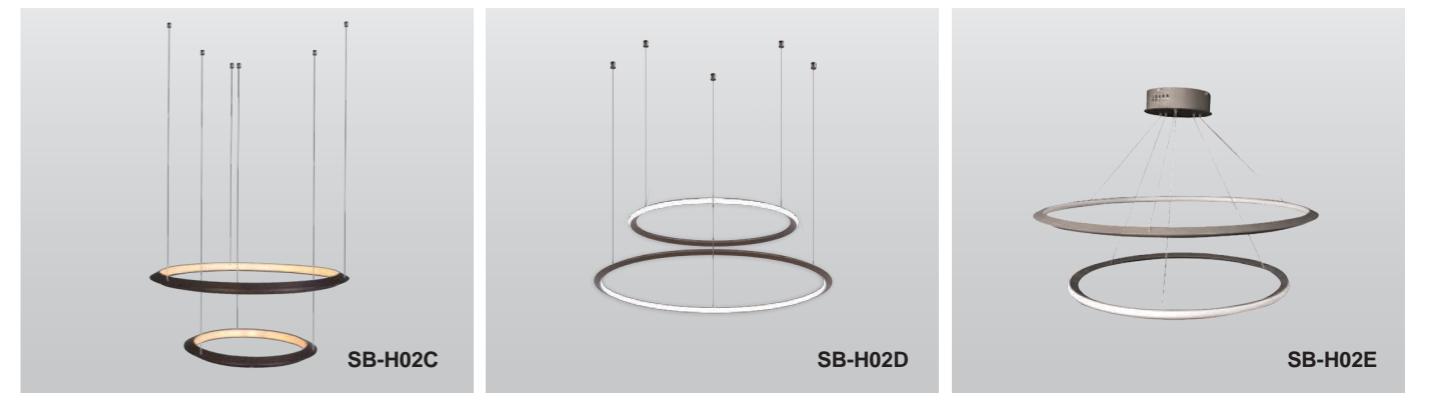

Model Information:

Example: SB-H02A90WSB

Products series	Wattage	Options	Profile Finishes
SB-H02A SB-H02B SB-H02C SB-H02D SB-H02E	90W = 32"+40"	S=Color Selectable 3000K/3500K/4000K CRI 90 4000K factory set color 1-10V dim (Standard)	B=Black Jack (Stock Color)
	110W = 40"+48"	T=3000K-4000K Color Tunable & Dimmable by wall switch including phone App and voice control	S=Platinum Silver (Stock Color)
	150W = 60"+72"		W=Gloss White (Stock Color)
		L=Line Triac dimming	O=Oil Bronze (Stock Color)
			RAL number for other Color