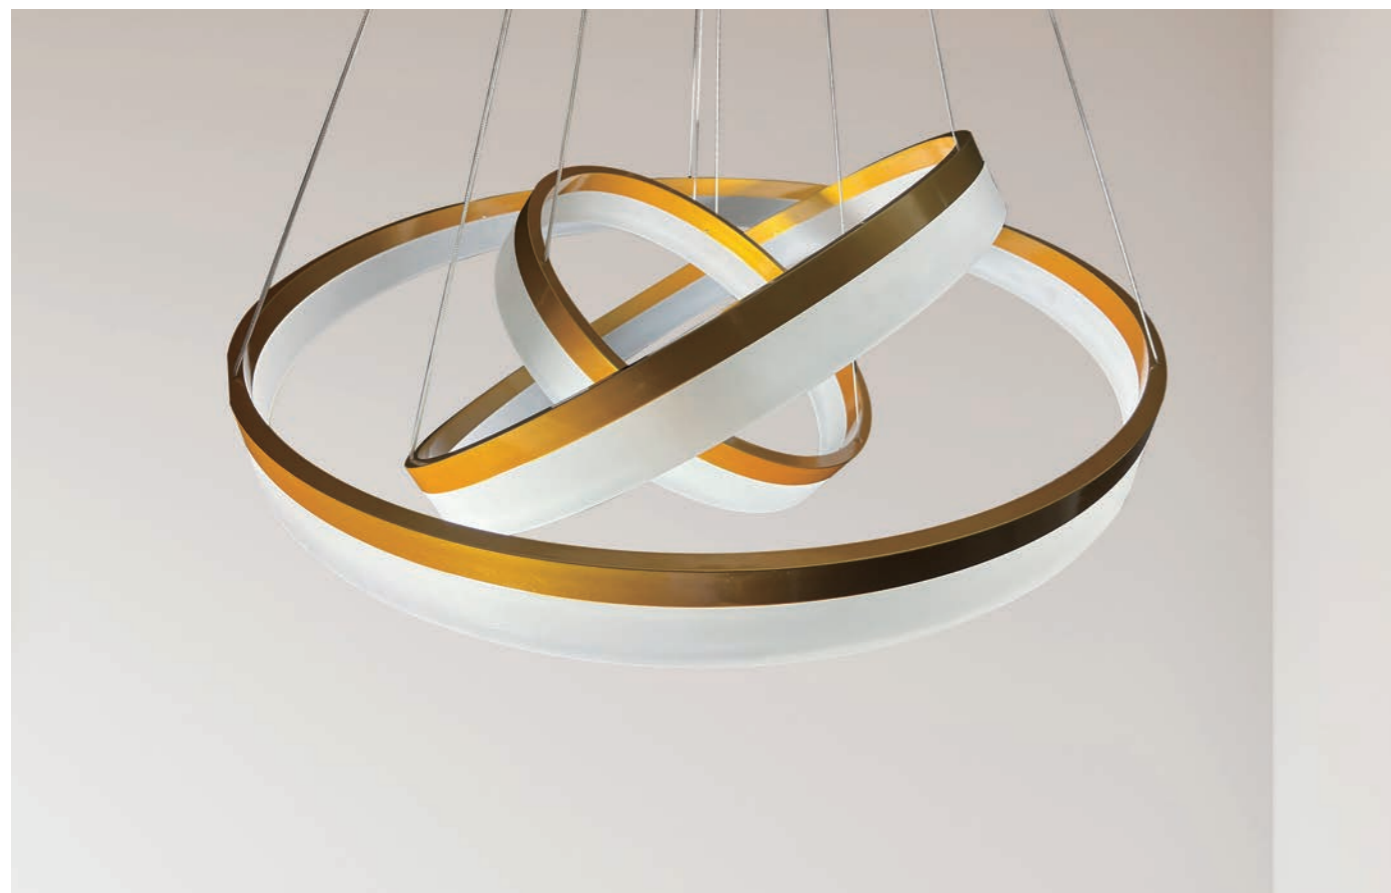

Model Information:

Example: SB-D03A90WSB

Products series	Wattage	Options	Profile Finishes
SB-D03A	90W=16"+24"+32"	S=Color Selectable 3000K/3500K/4000K CRI 90 4000K factory set color 1-10V dim (Standard)	B=Black Jack (Stock Color)
SB-D03B	150W=32"+40"+48"		S=Platinum Silver (Stock Color)
SB-D03C	180W=40"+48"+60"	T=3000K-4000K Color Tunable & Dimmable by wall switch including phone App and voice control	W=Gloss White (Stock Color)
SB-D03D	200W=48"+60"+72"		O=Oil Bronze (Stock Color)
SB-D03E		L=Line Triac dimming	RAL number for other Color
SB-D03R