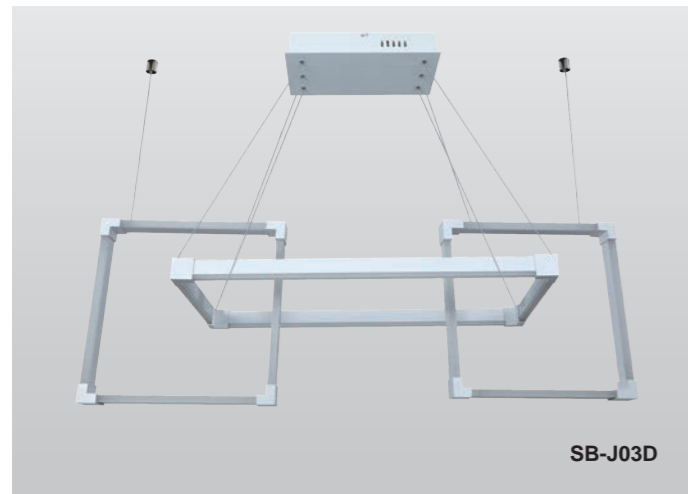

Alberg 5

Model Information:

Example: SB-J03D100WSB

Products series	Wattage	Options	Profile Finishes
SB-J03D	100W=16"X16"+16"X16"+24"x48"	S=Color Selectable 3000K/3500K/4000K CRI 90 4000K factory set color 1-10V dim (Standard) T=3000K-4000K Color Tunable & Dimmable by wall switch including phone App and voice control L=Line Triac dimming	B=Black Jack (Stock Color)
SB-J03I	150W=32"x32"+32"x32"+30"x60"		S=Platinum Silver (Stock Color) W=Gloss White (Stock Color) O=Oil Bronze (Stock Color) RAL number for other Color