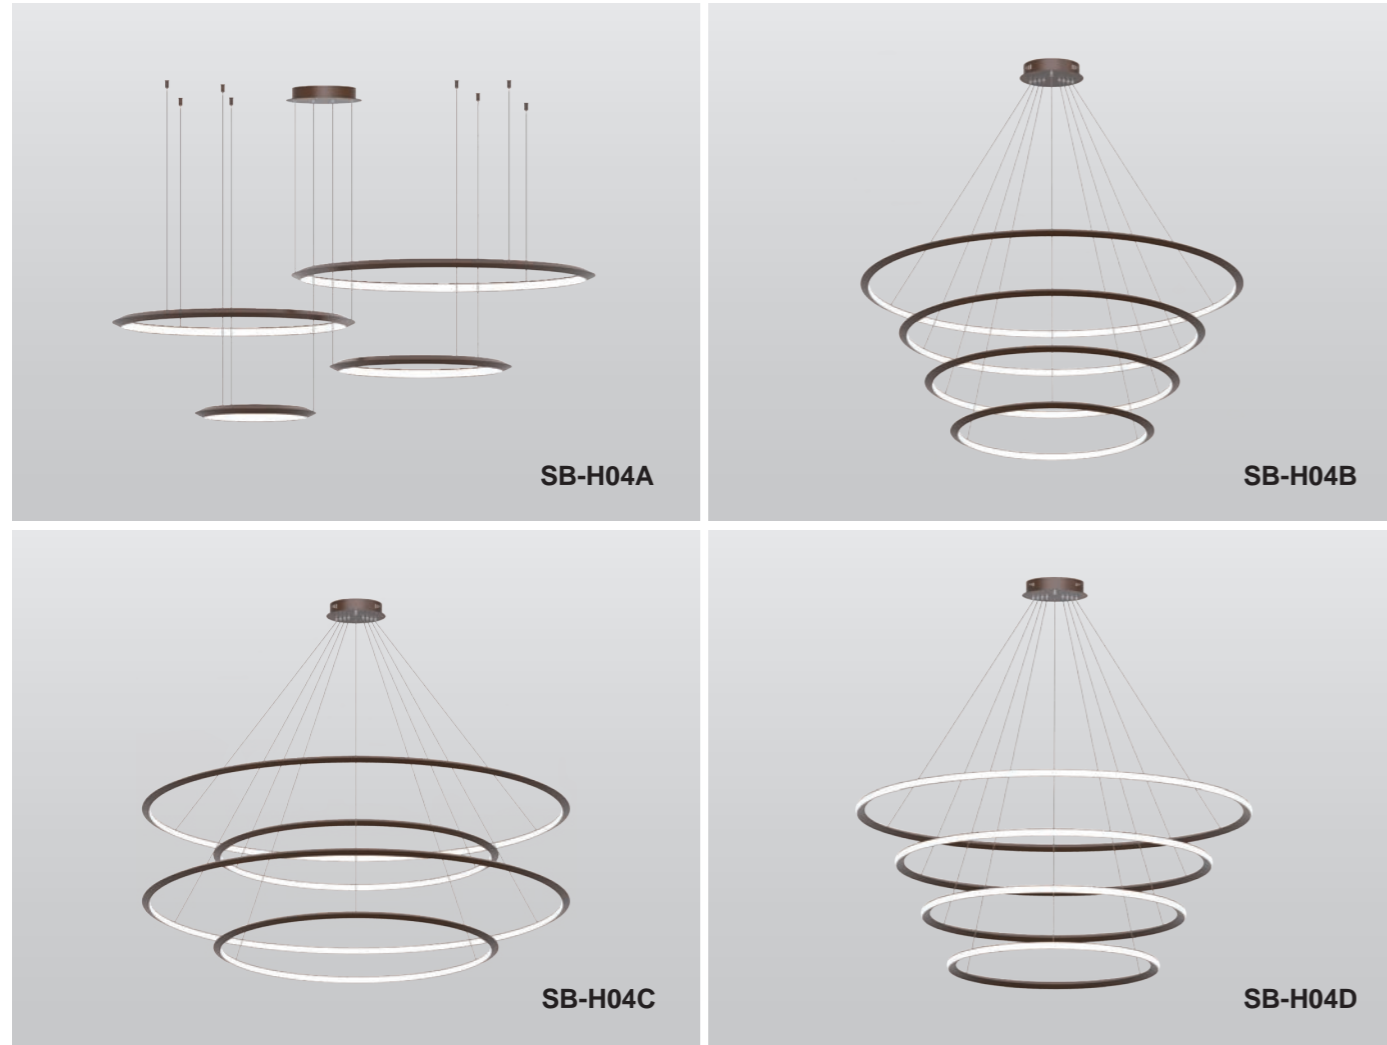

Model Information:

Example: SB-H04A200WSB

Products series	Wattage	Options	Profile Finishes
SB-H04A	200W=32"+40"+48"+60"	S=Color Selectable 3000K/3500K/4000K CRI 90 4000K factory set color 1-10V dim (Standard)	B=Black Jack (Stock Color)
SB-H04B	250W=40"+48"+60"+72"		S=Platinum Silver (Stock Color)
SB-H04D		T=3000K-4000K Color Tunable & Dimmable by wall switch including phone App and voice control	W=Gloss White (Stock Color)
SB-H04F			O=Oil Bronze (Stock Color)
SB-H04R		L=Line Triac dimming	RAL number for other Color
SB-H04C	180W=40"+32"+40"+32"		
SB-H04E	220W=48"+40"+48"+40"		
SB-H04G	260W=60"+48"+60"+48" 300W=72"+60"+72"+60"