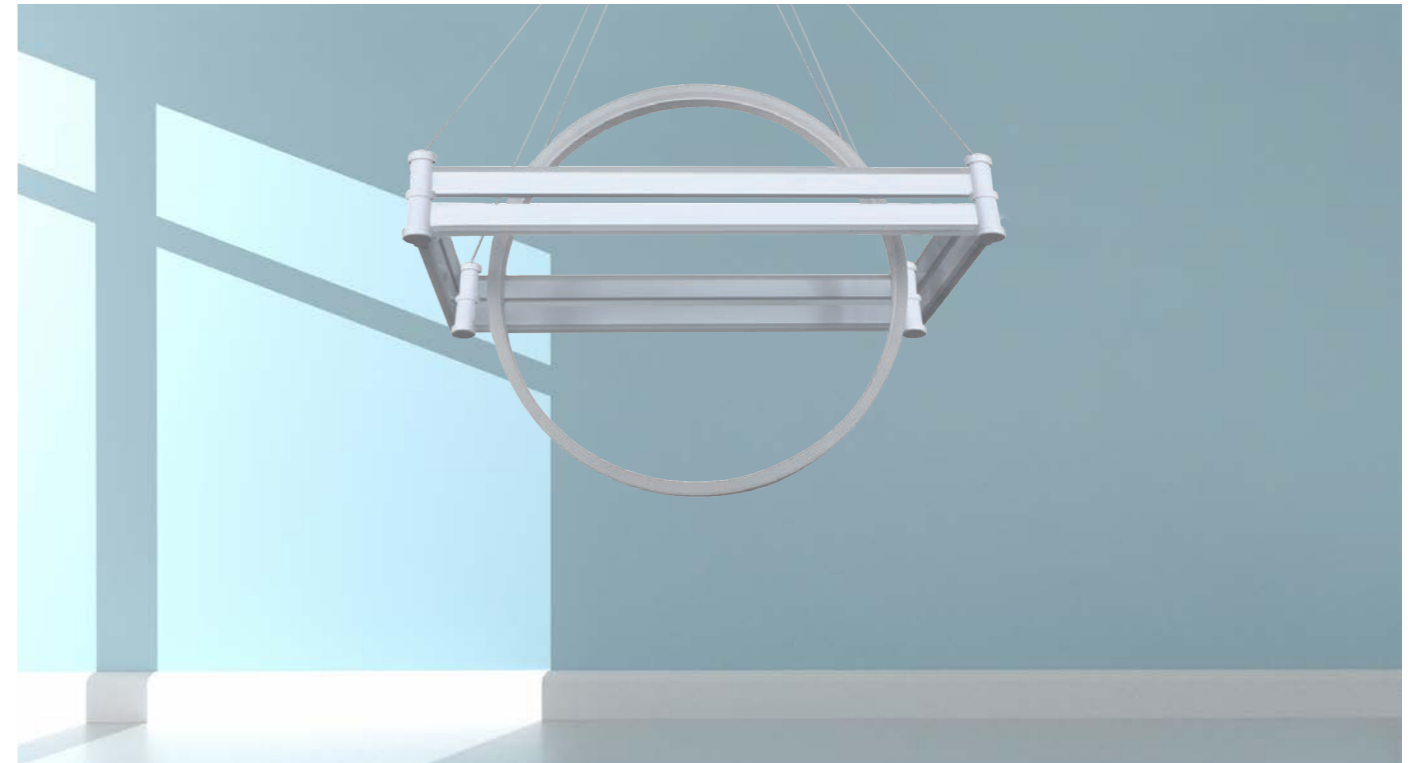

Alberg 12

Model Information:

Example: SB-J02080WSB

Products series	Wattage	Options	Profile Finishes
SB-J020 SB-J02P	150W=24" x 48" + Ø16"	S=Color Selectable 3000K/3500K/4000K CRI 90 4000K factory set color 1-10V dim (Standard)	B=Black Jack (Stock Color)
	180W=30" x 60" + Ø24"		S=Platinum Silver (Stock Color)
	200W=36" x 72" + Ø32"	T=3000K-4000K Color Tunable & Dimmable by wall switch including phone App and voice control	W=Gloss White (Stock Color)
			O=Oil Bronze (Stock Color)
		L=Line Triac dimming	RAL number for other Color