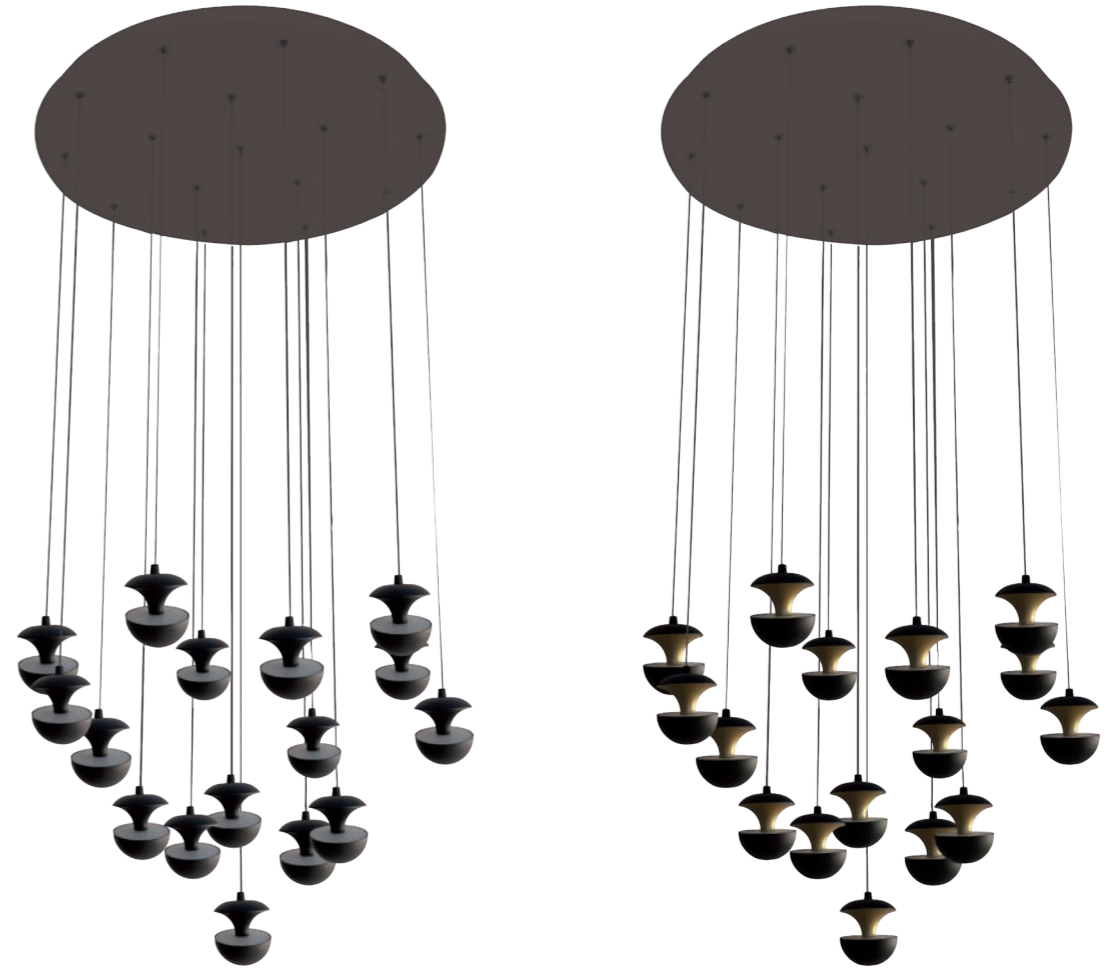

SB-P16B Black

SB-P16D Black Gold

Model Information:

Example: SB-P16B100WSB

Products Series	Vail housing Finishes	Wattage	Options	RGB/CCT Select Only	Canopy Finishes	Aircraft Cable
*SB-P16	*B=Black (standard) D=Black with Gold (standard) Full Color Name or RAL number for Custom Colors, select from Color Collections	*100W=100W	*S=1-10V dimming, CRI 90 3000K/3500K/4000K Color Selectable (Standard), 4000K factory color default set. L=ELV / Triac dimming with 3000K/3500K/4000K Color Selectable D=DMX for RGBW or Tunable White Z=ZigBee for RGBW or Tunable White	T=3000K-4000K Tunable White R=RGB Do not select this column if selected "S"	*B=Black Jack S=Platinum Silver W=Gloss White Full Color Name or RAL number for Custom Colors, select from Color Collections	*Blank=10' foot 120" (Standard) 5'=5 foot 60" 15'=15 foot 180" 20'=20 foot 240" 25'=25 foot 300"