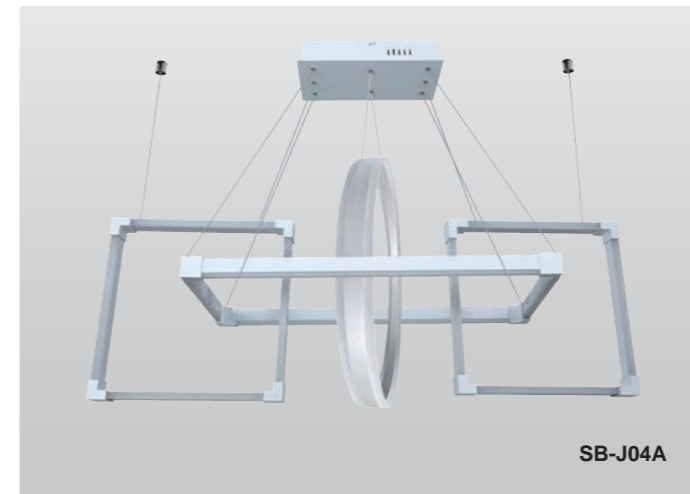

Alberg 6

Model Information:

Example: SB-J04A120WSB

Products series	Wattage	Options	Profile Finishes
SB-J04A	120W=16"x16"+16"x16"+24"x48"+Ø16"	S=Color Selectable 3000K/3500K/4000K CRI 90 4000K factory set color 1-10V dim (Standard) T=3000K-4000K Color Tunable & Dimmable by wall switch including phone App and voice control L=Line Triac dimming	B=Black Jack (Stock Color)
SB-J04B	200W=32"x32"+32"x32"+30"x60"+Ø24"		S=Platinum Silver (Stock Color) W=Gloss White (Stock Color) O=Oil Bronze (Stock Color) RAL number for other Color