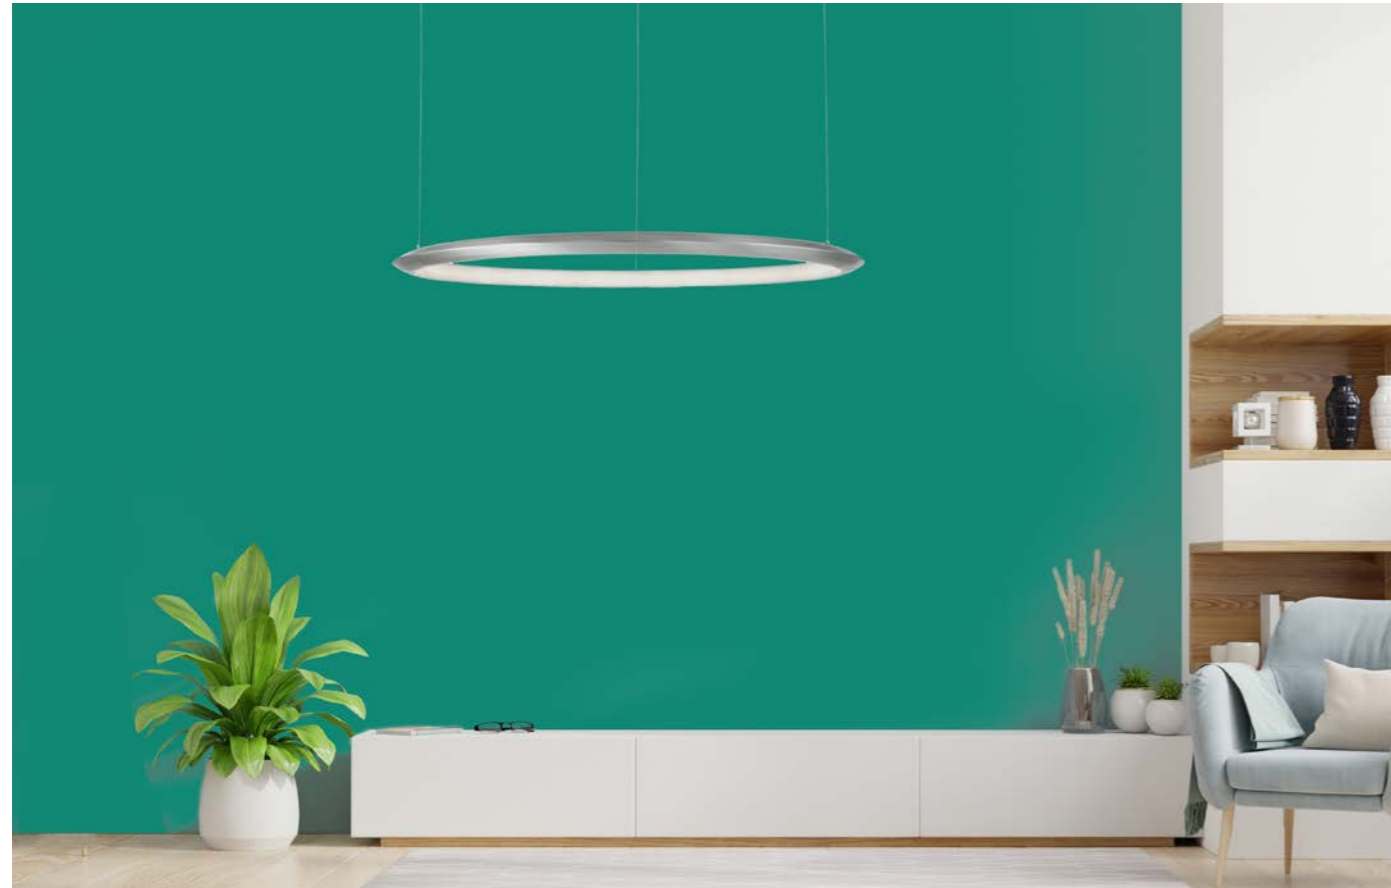

Model Information:

Example: SB-H01A40WSB

Products series	Wattage	Options	Profile Finishes
SB-H01A SB-H01B SB-H01C SB-H01D	40W = 32"	S=Color Selectable 3000K/3500K/4000K CRI 90 4000K factory set color 1-10V dim (Standard)	B=Black Jack (Stock Color)
	50W = 40"	T=3000K-4000K Color Tunable & Dimmable by wall switch including phone App and voice control	S=Platinum Silver (Stock Color)
	60W = 48"		W=Gloss White (Stock Color)
	70W = 60"	L=Line Triac dimming	O=Oil Bronze (Stock Color)
	80W = 72"		RAL number for other Color