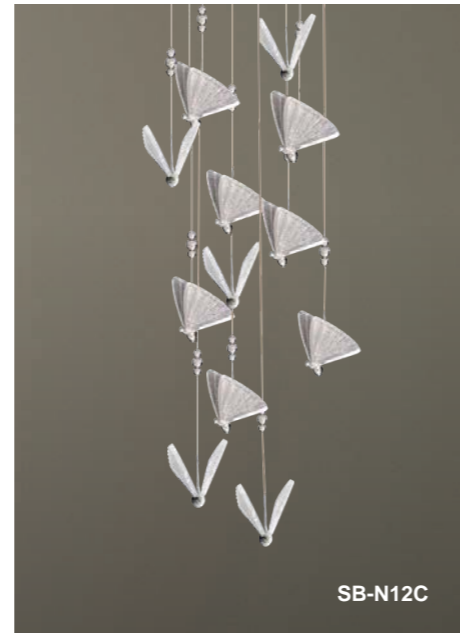

SB-N05B

SB-N07B

SB-N12B

Model Information:

Example: SB-N05B40WSA

Products series	Butterfly body Finishes	Wattage/ Size	Options	RGBW/CCT Select Only	Profile Finishes	Aircraft Cable
SB-N05B	B=Brassy Gold (standard)	40W=40W	S=1-10V dimming, CRI 90 3000K/3500K/4000K Color Selectable (Standard), 4000K factory color default set	T=3000K-4000K Tunable White	A= Brassy Gold (standard)	Blank=10' foot 120" (Standard)
SB-N07B	D=Supper Chrome Plus (standard)	60W=60W	L=ELV/Triac dimming with 3000K/3500K/4000K Color Selectable	R=RGB	B=Supper Chrome Plus (standard)	5'=5 foot 60"
SB-N12B	Full Color Name or RAL number for Custom Colors, select from Color Collections	100W=100W	D=DMX Z=ZigBee DMX for RGBW and Tunable White, control by Wall Switch or DMX control system. ZigBee for RGBW and CCT tunable / dimmable using remote, DMX, App and Google Alexa.	Do not select this column if selected "S"	Full Color Name or RAL number for Custom Colors, select from Color Collections	15'=15 foot 180" 20'=20 foot 240" 25'=25 foot 300"