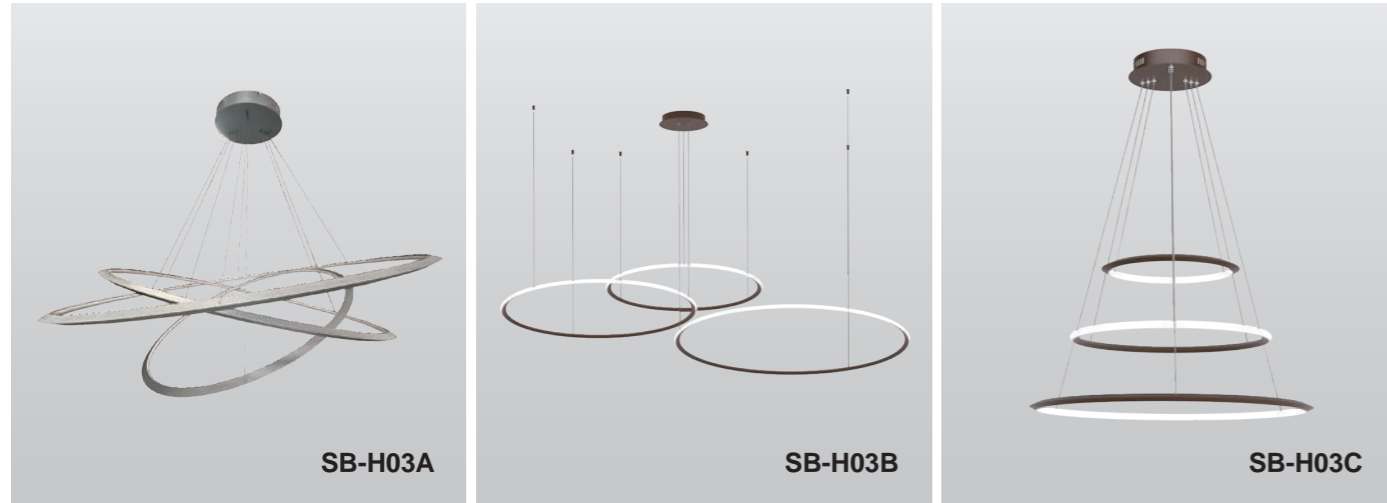

Model Information:

Example: SB-H03A150WSB

Products series	Wattage	Options	Profile Finishes
SB-H03A SB-H03B SB-H03D SB-H03R	150W=48" + 40" + 32" 180W=60" + 48" + 40" 200W=72" + 60" + 48"	S=Color Selectable 3000K/3500K/4000K CRI 90 4000K factory set color 1-10V dim (Standard)	B=Black Jack (Stock Color) S=Platinum Silver (Stock Color) W=Gloss White (Stock Color)
SB-H03C SB-H03G	150W=32" + 40" + 48" 180W=40" + 48" + 60" 200W=48" + 60" + 72"	T=3000K-4000K Color Tunable & Dimmable by wall switch including phone App and voice control	O=Oil Bronze (Stock Color) RAL number for other Color
SB-H03E SB-H03F	150W=40" + 32" + 40" 160W=48" + 40" + 48" 200W=60" + 48" + 60" 240W=72" + 60" + 72"	L=Line Triac dimming	
SB-H03H	130W=32" + 40" + 32" 200W=48" + 60" + 48" 220W=60" + 72" + 60"