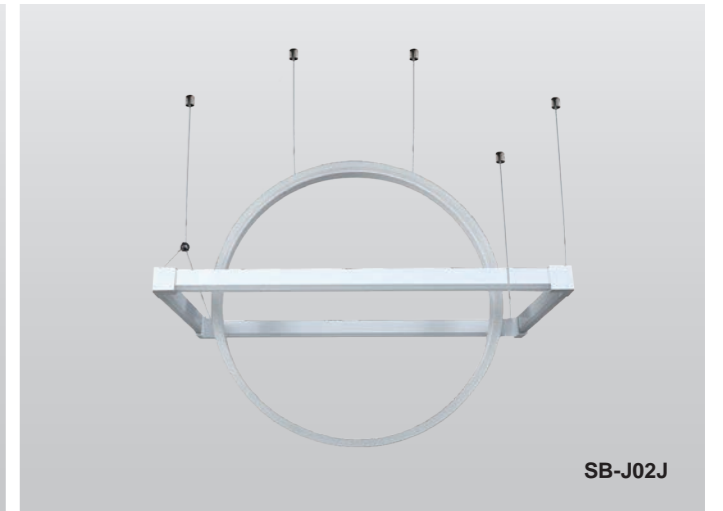

Alberg 2

Model Information:

Example: SB-J02E60WSB

Products series	Wattage	Options	Profile Finishes
SB-J02E	60W=16" x 32"+ Ø16"	S=Color Selectable 3000K/3500K/4000K CRI 90 4000K factory set color 1-10V dim (Standard)	B=Black Jack (Stock Color)
SB-J02J	100W=24" x 48"+ Ø24"		S=Platinum Silver (Stock Color)
	120W=30" x 60"+ Ø48"	T=3000K-4000K Color Tunable & Dimmable by wall switch including phone App and voice control	W=Gloss White (Stock Color)
	150W=36" x 72"+ Ø60"	L=Line Triac dimming	O=Oil Bronze (Stock Color)
			RAL number for other Color