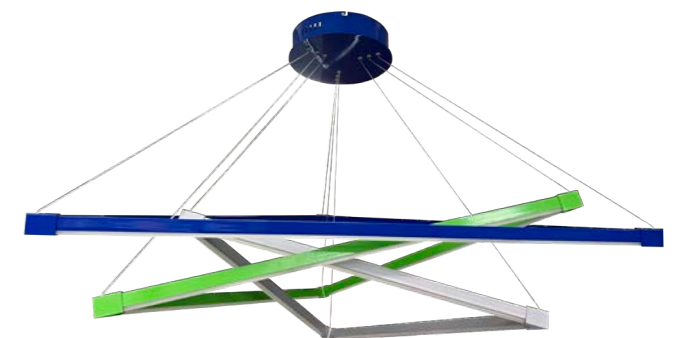

SB-J03Y

Model Information:

Example: SB-J01G40WSB

Products series	Wattage	Options	Profile Finishes
SB-J01M SB-J01N	40W = 32" 50W = 40" 60W = 48" 70W = 60" 80W = 72"	S=Color Selectable 3000K/3500K/4000K CRI 90 4000K factory set color 1-10V dim (Standard) T=3000K-4000K Color Tunable & Dimmable by wall switch including phone App and voice control	B=Black Jack (Stock Color) S=Platinum Silver (Stock Color)
SB-J02L	90W=32"+40" 110W=40"+48" 120W=48"+60" 150W=60"+72"	L=Line Triac dimming	W=Gloss White (Stock Color) O=Oil Bronze (Stock Color) RAL number for other Color
SB-J01K	80W=32"+32" 100W=40"+40" 120W=48"+48" 140W=60"+60" 150W=72"+72"		
SB-J03Y	150W=32"+40"+48" 180W=40"+48"+60" 200W=48"+60"+72"