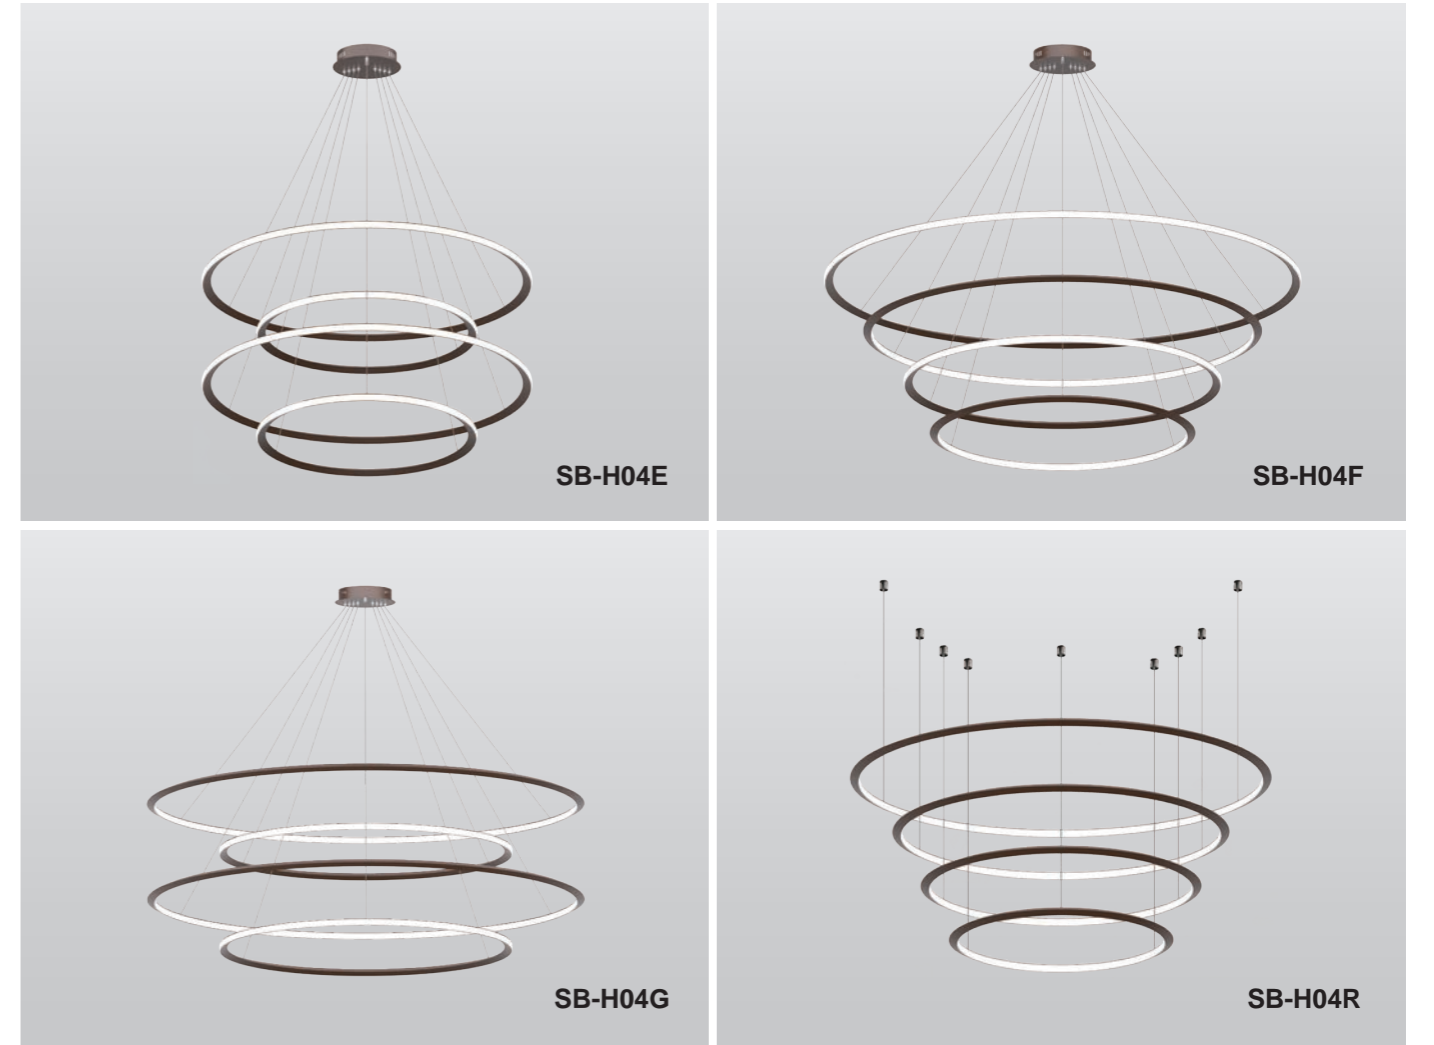

Model Information:

Example: SB-H04A200WSB

Products series	Wattage	Options	Profile Finishes
SB-H04A	200W=32"+40"+48"+60"	S=Color Selectable 3000K/3500K/4000K CRI 90 4000K factory set color 1-10V dim (Standard)	B=Black Jack (Stock Color)
SB-H04B	250W=40"+48"+60"+72"		S=Platinum Silver (Stock Color)
SB-H04D		T=3000K-4000K Color Tunable & Dimmable by wall switch including phone App and voice control	W=Gloss White (Stock Color)
SB-H04F			O=Oil Bronze (Stock Color)
SB-H04R		L=Line Triac dimming	RAL number for other Color
SB-H04C	180W=40"+32"+40"+32"		
SB-H04E	220W=48"+40"+48"+40"		
SB-H04G	260W=60"+48"+60"+48" 300W=72"+60"+72"+60"