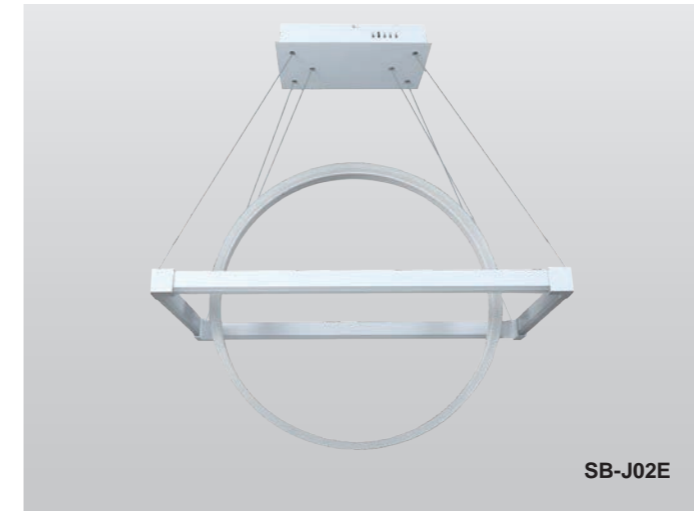

Alberg 2

Model Information:

Example: SB-J02E60WSB

Products series	Wattage	Options	Profile Finishes
SB-J02E	60W=16" x 32"+ Ø16"	S=Color Selectable 3000K/3500K/4000K CRI 90 4000K factory set color 1-10V dim (Standard)	B=Black Jack (Stock Color)
SB-J02J	100W=24" x 48"+ Ø24"		S=Platinum Silver (Stock Color)
	120W=30" x 60"+ Ø48"	T=3000K-4000K Color Tunable & Dimmable by wall switch including phone App and voice control	W=Gloss White (Stock Color)
	150W=36" x 72"+ Ø60"	L=Line Triac dimming	O=Oil Bronze (Stock Color)
			RAL number for other Color