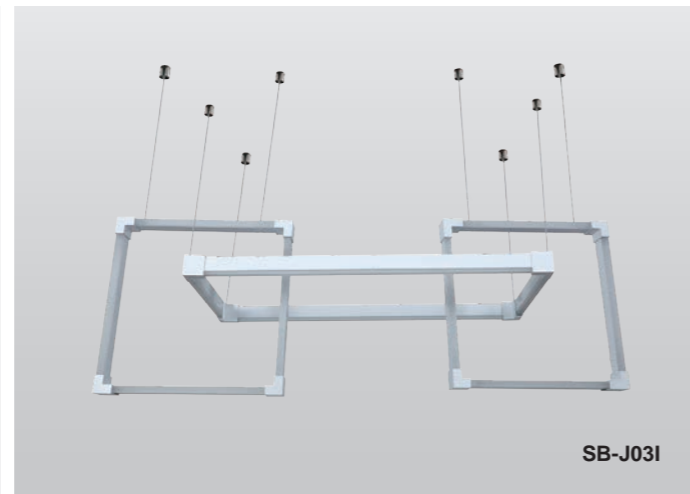

Alberg 5

Model Information:

Example: SB-J03D100WSB

Products series	Wattage	Options	Profile Finishes
SB-J03D	100W=16"X16"+16"X16"+24"x48"	S=Color Selectable 3000K/3500K/4000K CRI 90 4000K factory set color 1-10V dim (Standard) T=3000K-4000K Color Tunable & Dimmable by wall switch including phone App and voice control L=Line Triac dimming	B=Black Jack (Stock Color)
SB-J03I	150W=32"x32"+32"x32"+30"x60"		S=Platinum Silver (Stock Color) W=Gloss White (Stock Color) O=Oil Bronze (Stock Color) RAL number for other Color