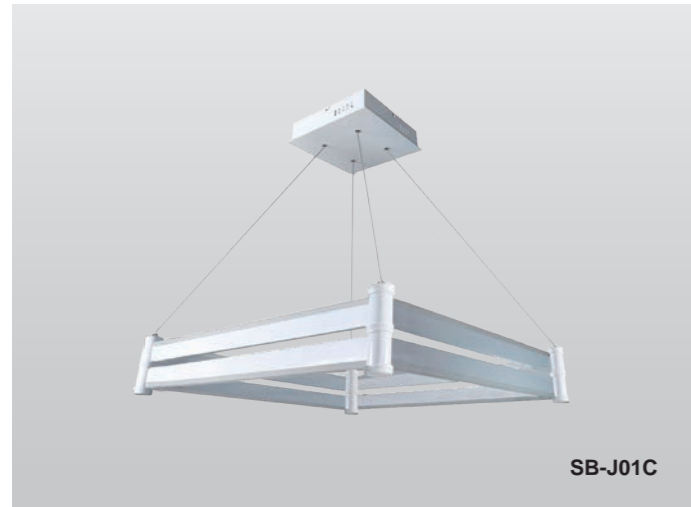

Alberg 13

Model Information:

Example: **SB-J01C40WSB**

Products series	Wattage	Options	Profile Finishes
SB-J01C SB-J01O	80W = 32" x 32" 100W = 40" x 40" 120W = 48" x 48" 140W = 60" x 60" 160W = 72" x 72"	S=Color Selectable 3000K/3500K/4000K CRI 90 4000K factory set color 1-10V dim (Standard) T=3000K-4000K Color Tunable & Dimmable by wall switch including phone App and voice control L=Line Triac dimming	B=Black Jack (Stock Color) S=Platinum Silver (Stock Color) W=Gloss White (Stock Color) O=Oil Bronze (Stock Color) RAL number for other Color