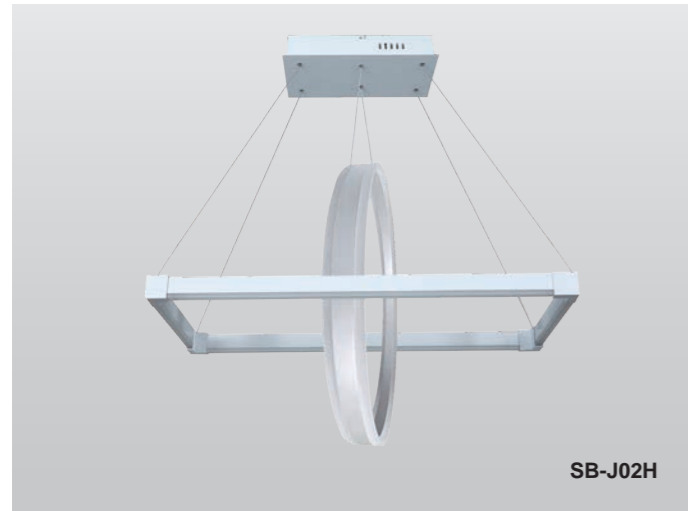

Alberg 1

Model Information:

Example: SB-J02H80WSB

Products series	Wattage	Options	Profile Finishes
SB-J02H	80W=24" x 48"+ Ø16"	S=Color Selectable 3000K/3500K/4000K CRI 90 4000K factory set color 1-10V dim (Standard)	B=Black Jack (Stock Color)
SB-J02K	100W=30" x 60"+ Ø24"		S=Platinum Silver (Stock Color)
	120W=36" x 72"+ Ø32"	T=3000K-4000K Color Tunable & Dimmable by wall switch including phone App and voice control	W=Gloss White (Stock Color)
		L=Line Triac dimming	O=Oil Bronze (Stock Color)
			RAL number for other Color