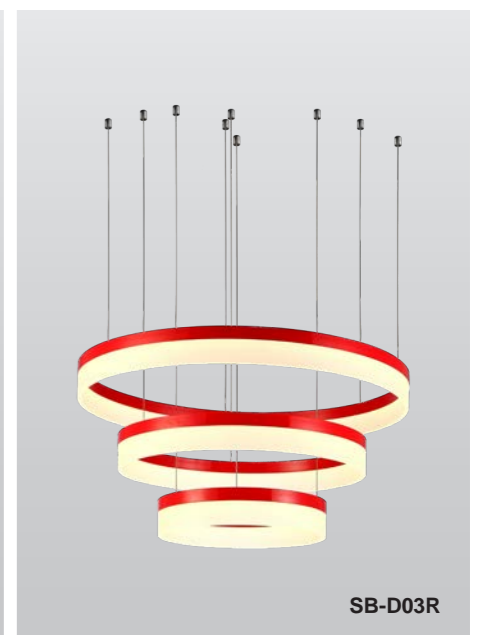

Model Information:

Example: SB-D03A90WSB

Products series	Wattage	Options	Profile Finishes
SB-D03A	90W=16"+24"+32"	S=Color Selectable 3000K/3500K/4000K CRI 90 4000K factory set color 1-10V dim (Standard)	B=Black Jack (Stock Color)
SB-D03B	150W=32"+40"+48"		S=Platinum Silver (Stock Color)
SB-D03C	180W=40"+48"+60"	T=3000K-4000K Color Tunable & Dimmable by wall switch including phone App and voice control	W=Gloss White (Stock Color)
SB-D03D	200W=48"+60"+72"		O=Oil Bronze (Stock Color)
SB-D03E		L=Line Triac dimming	RAL number for other Color
SB-D03R