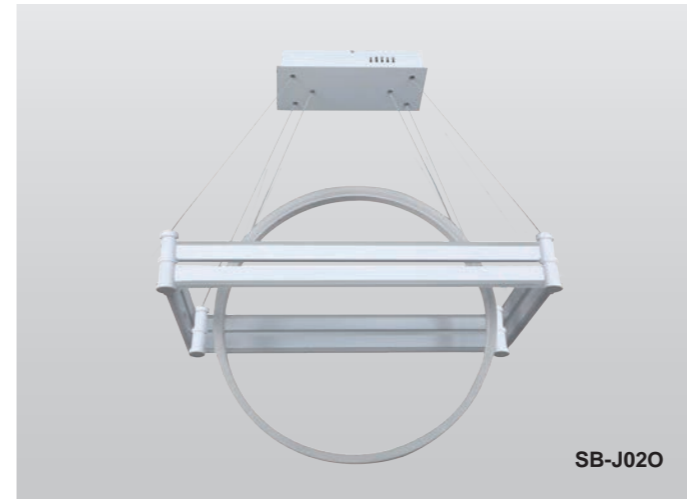

Alberg 12

Model Information:

Example: SB-J02080WSB

Products series	Wattage	Options	Profile Finishes
SB-J020 SB-J02P	150W=24" x 48" + Ø16"	S=Color Selectable 3000K/3500K/4000K CRI 90 4000K factory set color 1-10V dim (Standard)	B=Black Jack (Stock Color)
	180W=30" x 60" + Ø24"		S=Platinum Silver (Stock Color)
	200W=36" x 72" + Ø32"	T=3000K-4000K Color Tunable & Dimmable by wall switch including phone App and voice control	W=Gloss White (Stock Color)
			O=Oil Bronze (Stock Color)
		L=Line Triac dimming	RAL number for other Color