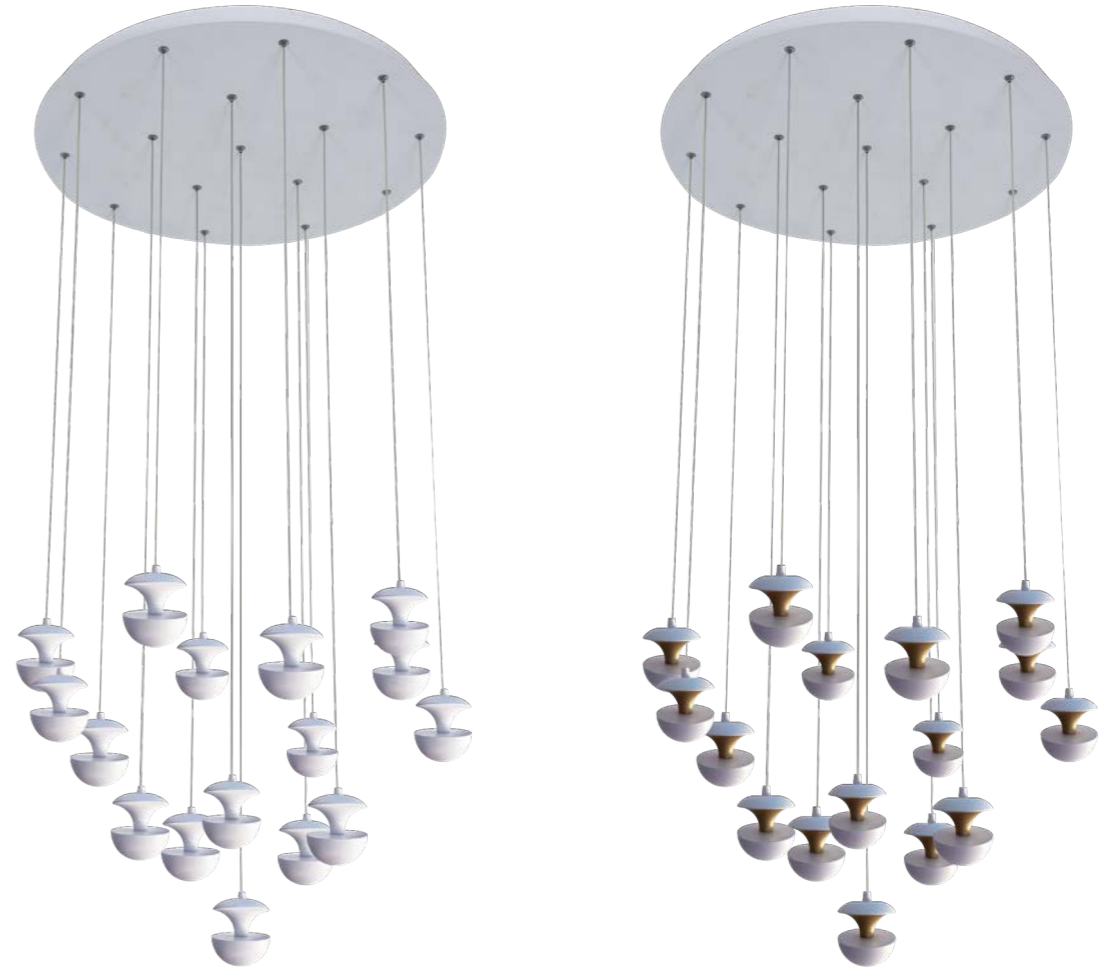

SB-P16A White

SB-P16C White Gold

Model Information:

Example: SB-P16A100WSB

Products Series	Vail housing Finishes	Wattage	Options	RGB/CCT Select Only	Canopy Finishes	Aircraft Cable
*SB-P16	*A=White with Gold (standard) C=White (standard)	*100W=100W	*S=1-10V dimming, CRI 90 3000K/3500K/4000K Color Selectable (Standard), 4000K factory color default set.	T=3000K-4000K Tunable White R=RGB	*B=Black Jack S=Platinum Silver	*Blank=10' foot 120" (Standard) 5'=5 foot 60"
	Full Color Name or RAL number for Custom Colors, select from Color Collections		L=ELV / Triac dimming with 3000K/3500K/4000K Color Selectable D=DMX for RGBW or Tunable White Z=ZigBee for RGBW or Tunable White	Do not select this column if selected "S"	W=Gloss White Full Color Name or RAL number for Custom Colors, select from Color Collections	15'=15 foot 180" 20'=20 foot 240" 25'=25 foot 300"