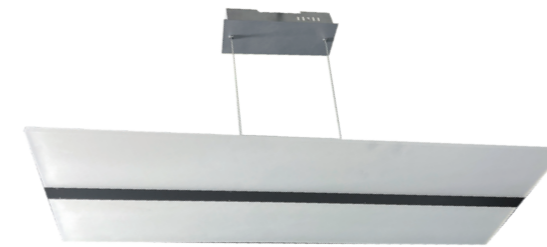

SB-DE/SS/40W/S1S