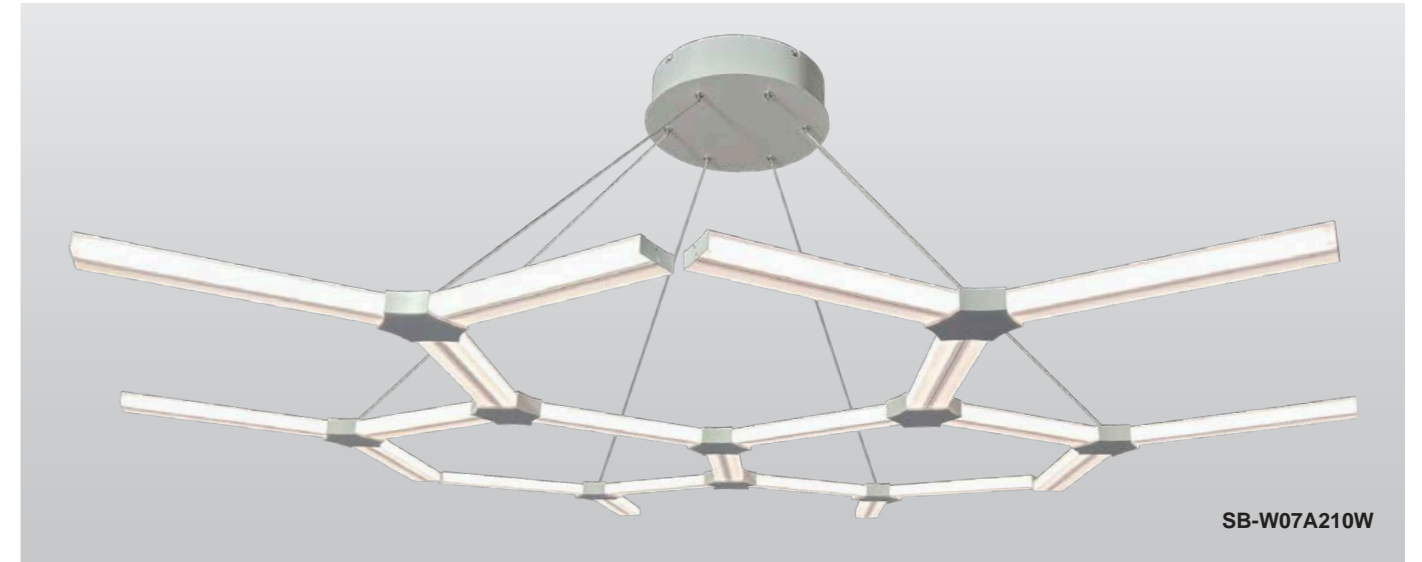

Model Information:

Example: SB-W01A30WSB

Products series	Wattage/Size	Options	RGBW/CCT Select Only	Profile Finishes	Aircraft Cable
SB-W07A	210W = 69.8"	S=1-10V dimming, CRI 90 3000K/3500K/4000K Color Selectable (Standard), 4000K factory color default set	T=3K-4K Tunable White	W=Gloss white	Blank=10' foot 120" (Standard)
SB-W08A	240W = 68.5"	L=ELV/Triac dimming with 3000K/3500K/4000K Color Selectable D=DMX Z=ZigBee DMX for RGBW and Tunable White, control by Wall Switch or DMX control system. ZigBee for RGBW and CCT tunable / dimmable using remote, DMX, App and Google Alexa.	R4=RGB+4000K (standard) R3=RGB+3000K Do not select this column if selected "S"		5'=5 foot 60" 15'=15 foot 180" 20'=20 foot 240" 25'=25 foot 300"
					Full Color Name or RAL number for Custom Colors, select from Color Collections