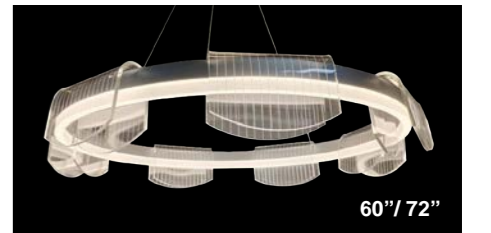

SILVERTON

LED Silverton Pendant

Snowball "SILVERTON" LED pendant light offers a different look for maximum effect. With ganging sizes of 16" to 72", extruded aluminum frame with glare-free acrylic lens and additional acrylic hanging on the fixture for the most stunning appearance. 10' long adjustable aircraft cable suspension. Available in silver, white, black, bronze and in your choice of any other color finishes. Emergency backup battery available. Fixtures color temperatures are 3000K/3500K/4000K all in 1 select by Internal CCT Color selector switch or Tunable white & dimming by Wall switch / Smart phone control / Voice control. Perfect for office, conference room and any other commercial / residential applications.

SB-D01D

SB-D01E

SB-D01F

16" / 24"

32" / 40" / 48"

60" / 72"

Model Information:

Example: SB-D01D20WSB