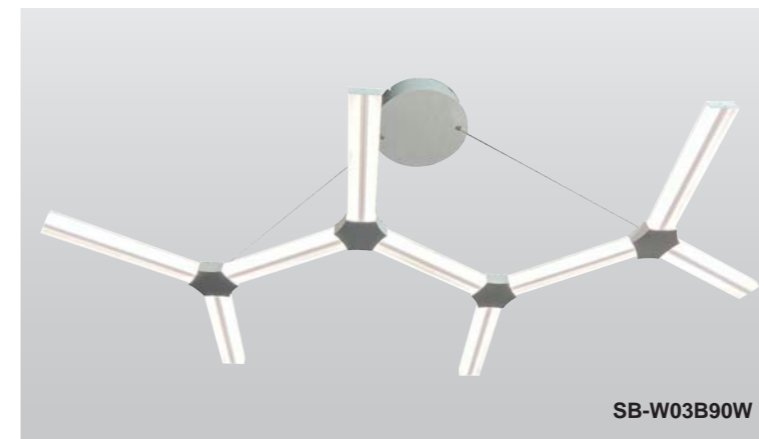

White

SB-W01A30W

SB-W03A90W

SB-W03B90W

SB-W03C90W

Model Information:

Example: SB-W07A210WSW

Products series	Wattage/Size	Options	RGBW/CCT Select Only	Profile Finishes	Aircraft Cable
SB-W01A	30W = 25.43"	S=1-10V dimming, CRI 90 3000K/3500K/4000K Color Selectable (Standard), 4000K factory color default set	T=3K-4K Tunable White	W=Gloss white	Blank=10' foot 120" (Standard)
SB-W03A	90W = 46.38"	L=ELV/Triac dimming with 3000K/3500K/4000K Color Selectable	R4=RGB+4000K (standard)		5'=5 foot 60"
SB-W03B SB-W03C	90W = 56.26"	D=DMX Z=ZigBee DMX for RGBW and Tunable White, control by Wall Switch or DMX control system. ZigBee for RGBW and CCT tunable / dimmable using remote, DMX, App and Google Alexa.	R3=RGB+3000K Do not select this column if selected "S"		15'=15 foot 180" 20'=20 foot 240" 25'=25 foot 300"