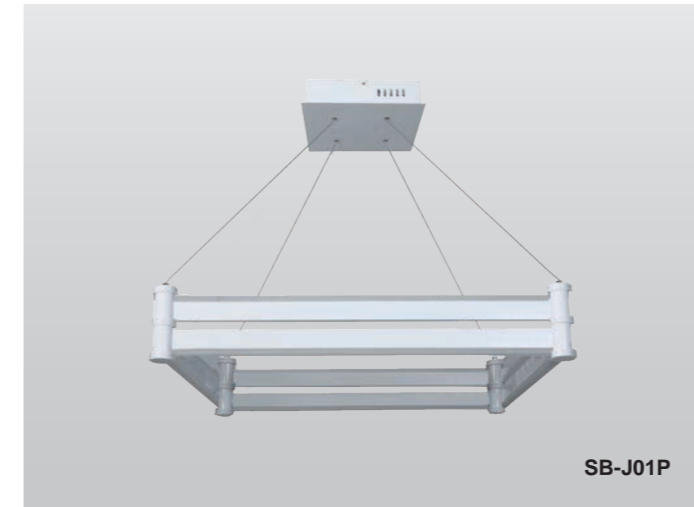

Alberg 14

Model Information:

Example: **SB-J01P40WSB**

Products series	Wattage	Options	Profile Finishes
SB-J01P SB-J01Q	80W = 16" x 32" 100W = 20" x 40" 120W = 24" x 48" 140W = 30" x 60" 160W = 36" x 72"	S=Color Selectable 3000K/3500K/4000K CRI 90 4000K factory set color 1-10V dim (Standard) T=3000K-4000K Color Tunable & Dimmable by wall switch including phone App and voice control L=Line Triac dimming	B=Black Jack (Stock Color) S=Platinum Silver (Stock Color) W=Gloss White (Stock Color) O=Oil Bronze (Stock Color) RAL number for other Color