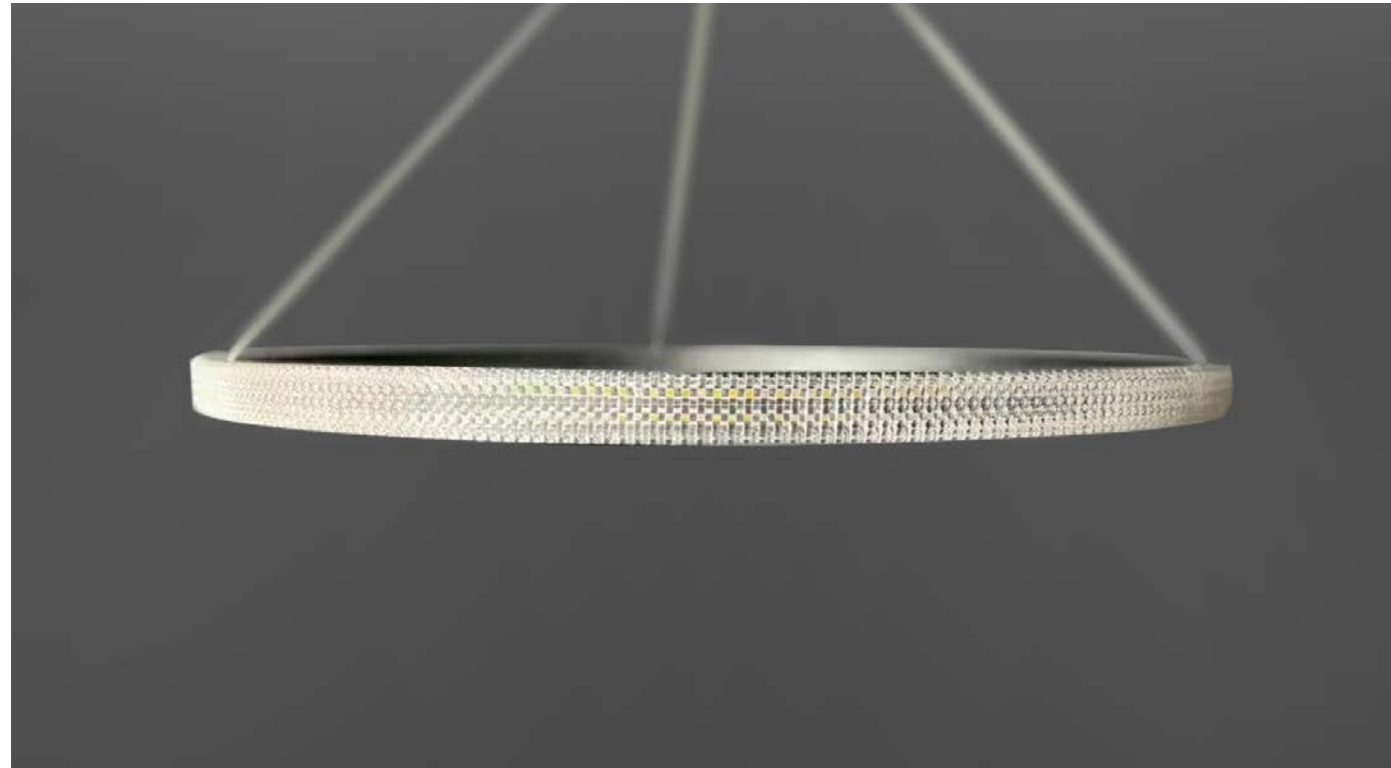

BLACK DIAMOND PENDANT

LED Black Diamond Pendant

Snowball "BLACK DIAMOND" This pendant supports individual acrylic crystals which creates a dramatic lighting effect. Its timeless yet contemporary design gives it character and perfectly illuminates spaces of high architectural value. Ranging from 1 tier to multiple tiers and sizes ranging from 16" to 72", extruded aluminum frame with acrylic crystals and 10' long adjustable aircraft cable suspension. Available in silver, white, black, bronze and in your choice of any other color finishes. Emergency backup battery available. Fixtures color temperatures are 3000K/3500K/4000K all in 1 select by Internal CCT Color selector switch or Tunable white & dimming by Wall switch / Smart phone control / Voice control. Perfect for office, conference room and any other commercial applications. Perfect for office, conference room and any other commercial applications.

Fixture can be manually adjusted from 1' to 10' with standard cable. Longer custom lengths available. Standard Finishes - Black, White, Silver, and Bronze. Other finishes color, custom figuration, and additional mounting available.