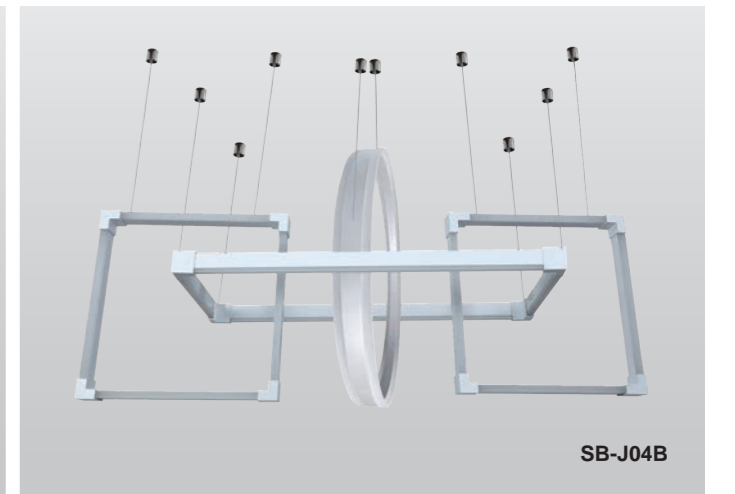

Alberg 6

Model Information:

Example: SB-J04A120WSB

Products series	Wattage	Options	Profile Finishes
SB-J04A	120W=16"x16"+16"x16"+24"x48"+Ø16"	S=Color Selectable 3000K/3500K/4000K CRI 90 4000K factory set color 1-10V dim (Standard) T=3000K-4000K Color Tunable & Dimmable by wall switch including phone App and voice control L=Line Triac dimming	B=Black Jack (Stock Color)
SB-J04B	200W=32"x32"+32"x32"+30"x60"+Ø24"		S=Platinum Silver (Stock Color) W=Gloss White (Stock Color) O=Oil Bronze (Stock Color) RAL number for other Color