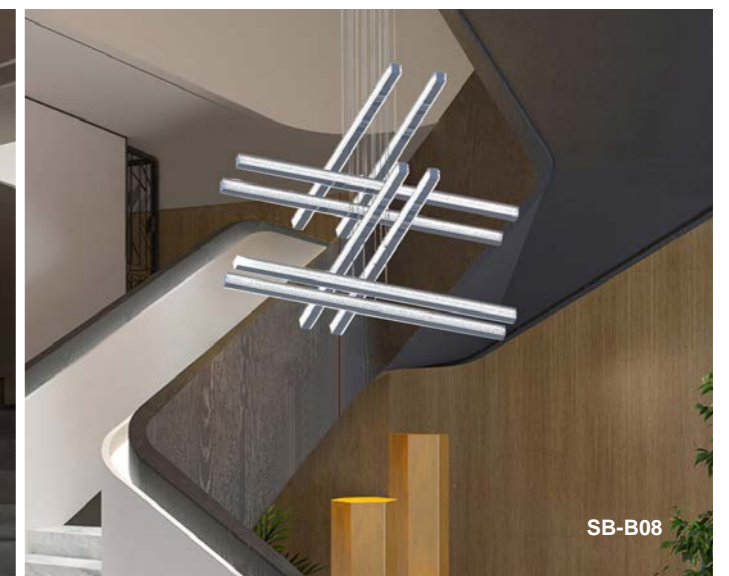

Model Information:

Example: SB-B01-20WSB

Products series	Wattage	Options	Profile Finishes
SB-B01	20W=1 linear	S=Color Selectable 3000K/3500K/4000K CRI 90 4000K factory set color 1-10V dim (Standard)	B=Black Jack (Stock Color)
SB-B02	40W=2 linear	T=3000K-4000K Color Tunable & Dimmable by wall switch including phone App and voice control	S=Platinum Silver (Stock Color)
SB-B03	60W=3 linear		W=Gloss White (Stock Color)
SB-B04	80W=4 linear	L=Line Triac dimming	O=Oil Bronze (Stock Color)
SB-B05	100W=5 linear		RAL number for other Colo
SB-B06	120W=6 linear		
SB-B08	150W=8 linear