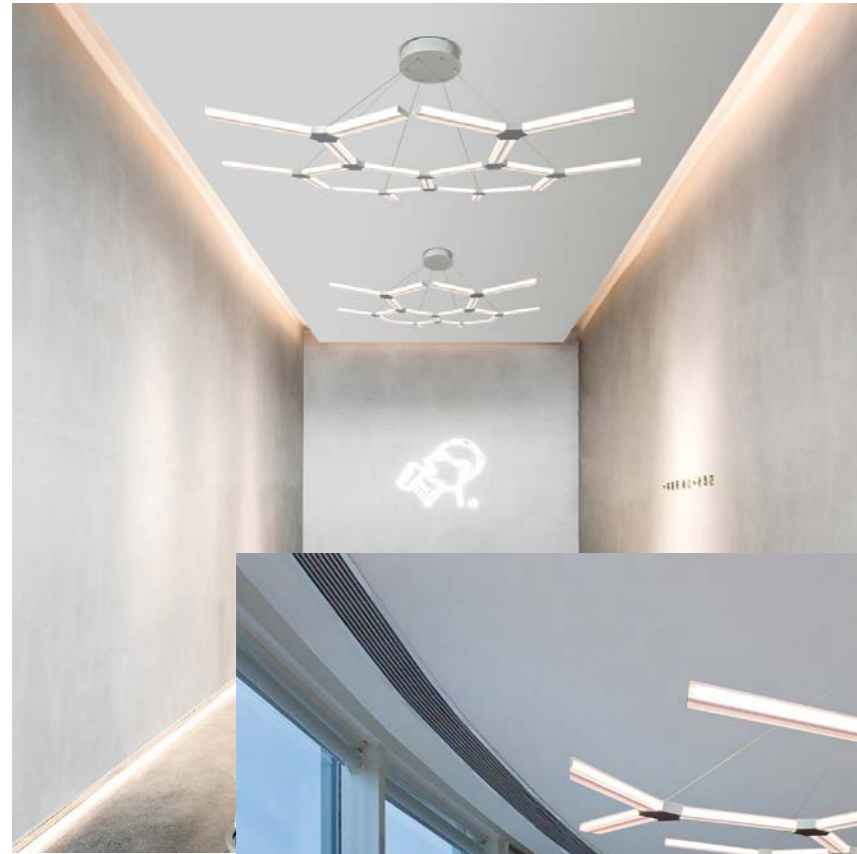

Model Information:

Example: SB-W01A30WSB

Products series	Wattage/Size	Options	RGBW/CCT Select Only	Profile Finishes	Aircraft Cable
SB-W07A	210W = 69.8"	S=1-10V dimming, CRI 90 3000K/3500K/4000K Color Selectable (Standard), 4000K factory color default set	T=3K-4K Tunable White	W=Gloss white	Blank=10' foot 120" (Standard)
SB-W08A	240W = 68.5"	L=ELV/Triac dimming with 3000K/3500K/4000K Color Selectable D=DMX Z=ZigBee DMX for RGBW and Tunable White, control by Wall Switch or DMX control system. ZigBee for RGBW and CCT tunable / dimmable using remote, DMX, App and Google Alexa.	R4=RGB+4000K (standard) R3=RGB+3000K Do not select this column if selected "S"		5'=5 foot 60" 15'=15 foot 180" 20'=20 foot 240" 25'=25 foot 300"
					Full Color Name or RAL number for Custom Colors, select from Color Collections