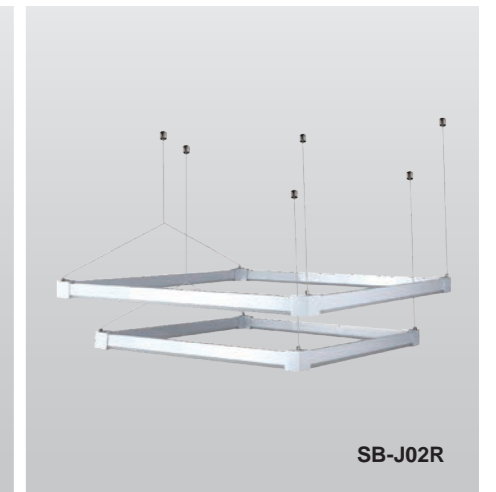

Alberg 8

Model Information:

Example: SB-J02B80WSB

Products series	Wattage	Options	Profile Finishes
SB-J02B	80W=24" x 24"+32" x 32"	S=Color Selectable 3000K/3500K/4000K CRI 90 4000K factory set color 1-10V dim (Standard)	B=Black Jack (Stock Color)
SB-J02T	100W=32" x 32"+40" x 40"		S=Platinum Silver (Stock Color)
SB-J02R	120W=48" x 48"+60" x 60"	T=3000K-4000K Color Tunable & Dimmable by Wall Switch including phone App and voice control	W=Gloss White (Stock Color)
	150W=60" x 60"+72" x 72"		O=Oil Bronze (Stock Color)
			RAL number for other Color