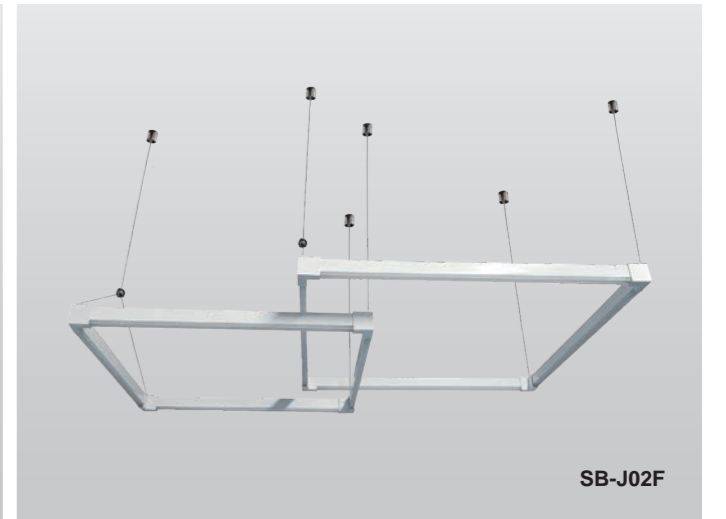

Alberg 4

Model Information:

Example: SB-J02A80WSB

Products series	Wattage	Options	Profile Finishes
SB-J02A	80W=24"×24"+32"×32"	S=Color Selectable 3000K/3500K/4000K CRI 90 4000K factory set color 1-10V dim (Standard) T=3000K-4000K Color Tunable & Dimmable by Wall Switch including phone App and voice control L=Line Triac dimming	B=Black Jack (Stock Color)
SB-J02F	100W=32"×32"+40"×40"		S=Platinum Silver (Stock Color)
	120W=48"×48"+60"×60"		W=Gloss White (Stock Color) O=Oil Bronze (Stock Color) RAL number for other Color
	150W=60"×60"+72"×72"