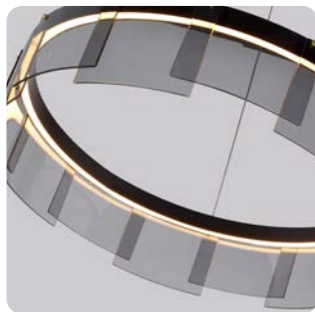

BLACKCOMB

LED Blackcomb Pendant

Snowball "BLACKCOMB" LED pendant light offers a different look for maximum effect, designed to be both elegant and creative while providing energy efficient high lumen output. With sizes ranging from 16" to 72", extruded aluminum frame with glare-free acrylic lens and additional acrylic lens for the most stunning appearance. 10' long adjustable aircraft cable suspension. Available in silver, white, black, bronze and in your choice of any other color finishes. Emergency backup battery available. Fixtures color temperatures are 3000K/3500K/4000K all in 1 select by Internal CCT Color selector switch or Tunable white & dimming by Wall switch / Smart phone control / Voice control. Perfect for office, conference room and any other commercial / residential applications.