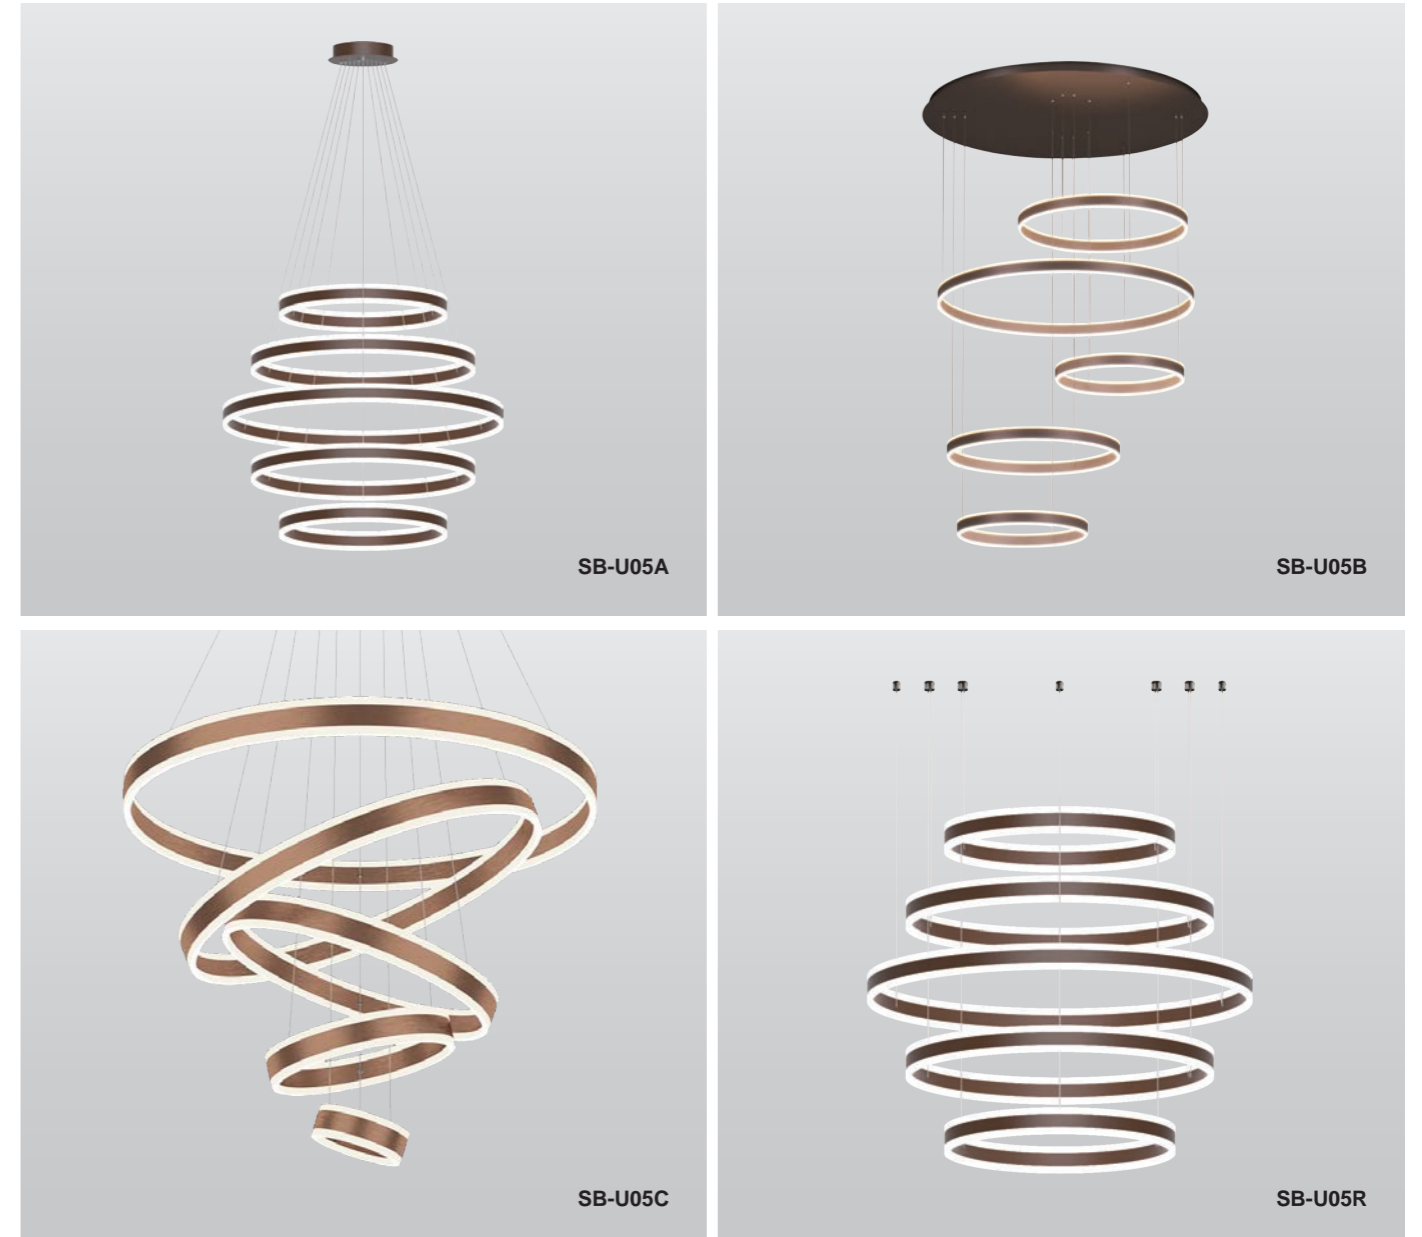

Model Information:

Example: SB-U05A200WSB

Products series	Wattage	Options	Profile Finishes
SB-U05A SB-U05R	200W=32"+40"+48"+40"+32" 290W=40"+48"+60"+48"+40" 340W=48"+60"+72"+60"+48"	S=Color Selectable 3000K/3500K/4000K CRI 90 4000K factory set color 1-10V dim (Standard) T=3000K-4000K Color Tunable & Dimmable by wall switch including phone App and voice control L=Line Triac dimming	B=Black Jack (Stock Color) S=Platinum Silver (Stock Color) W=Gloss White (Stock Color) O=Oil Bronze (Stock Color) RAL number for other Color
SB-U05B	200W=32"+48"+24"+32"+24" 250W=40"+60"+32"+40"+32" 300W=48"+72"+40"+48"+40"		
SB-U05C	200W=48"+40"+32"+24"+16" 250W=60"+48"+40"+32"+24" 300W=72"+60"+48"+40"+32"