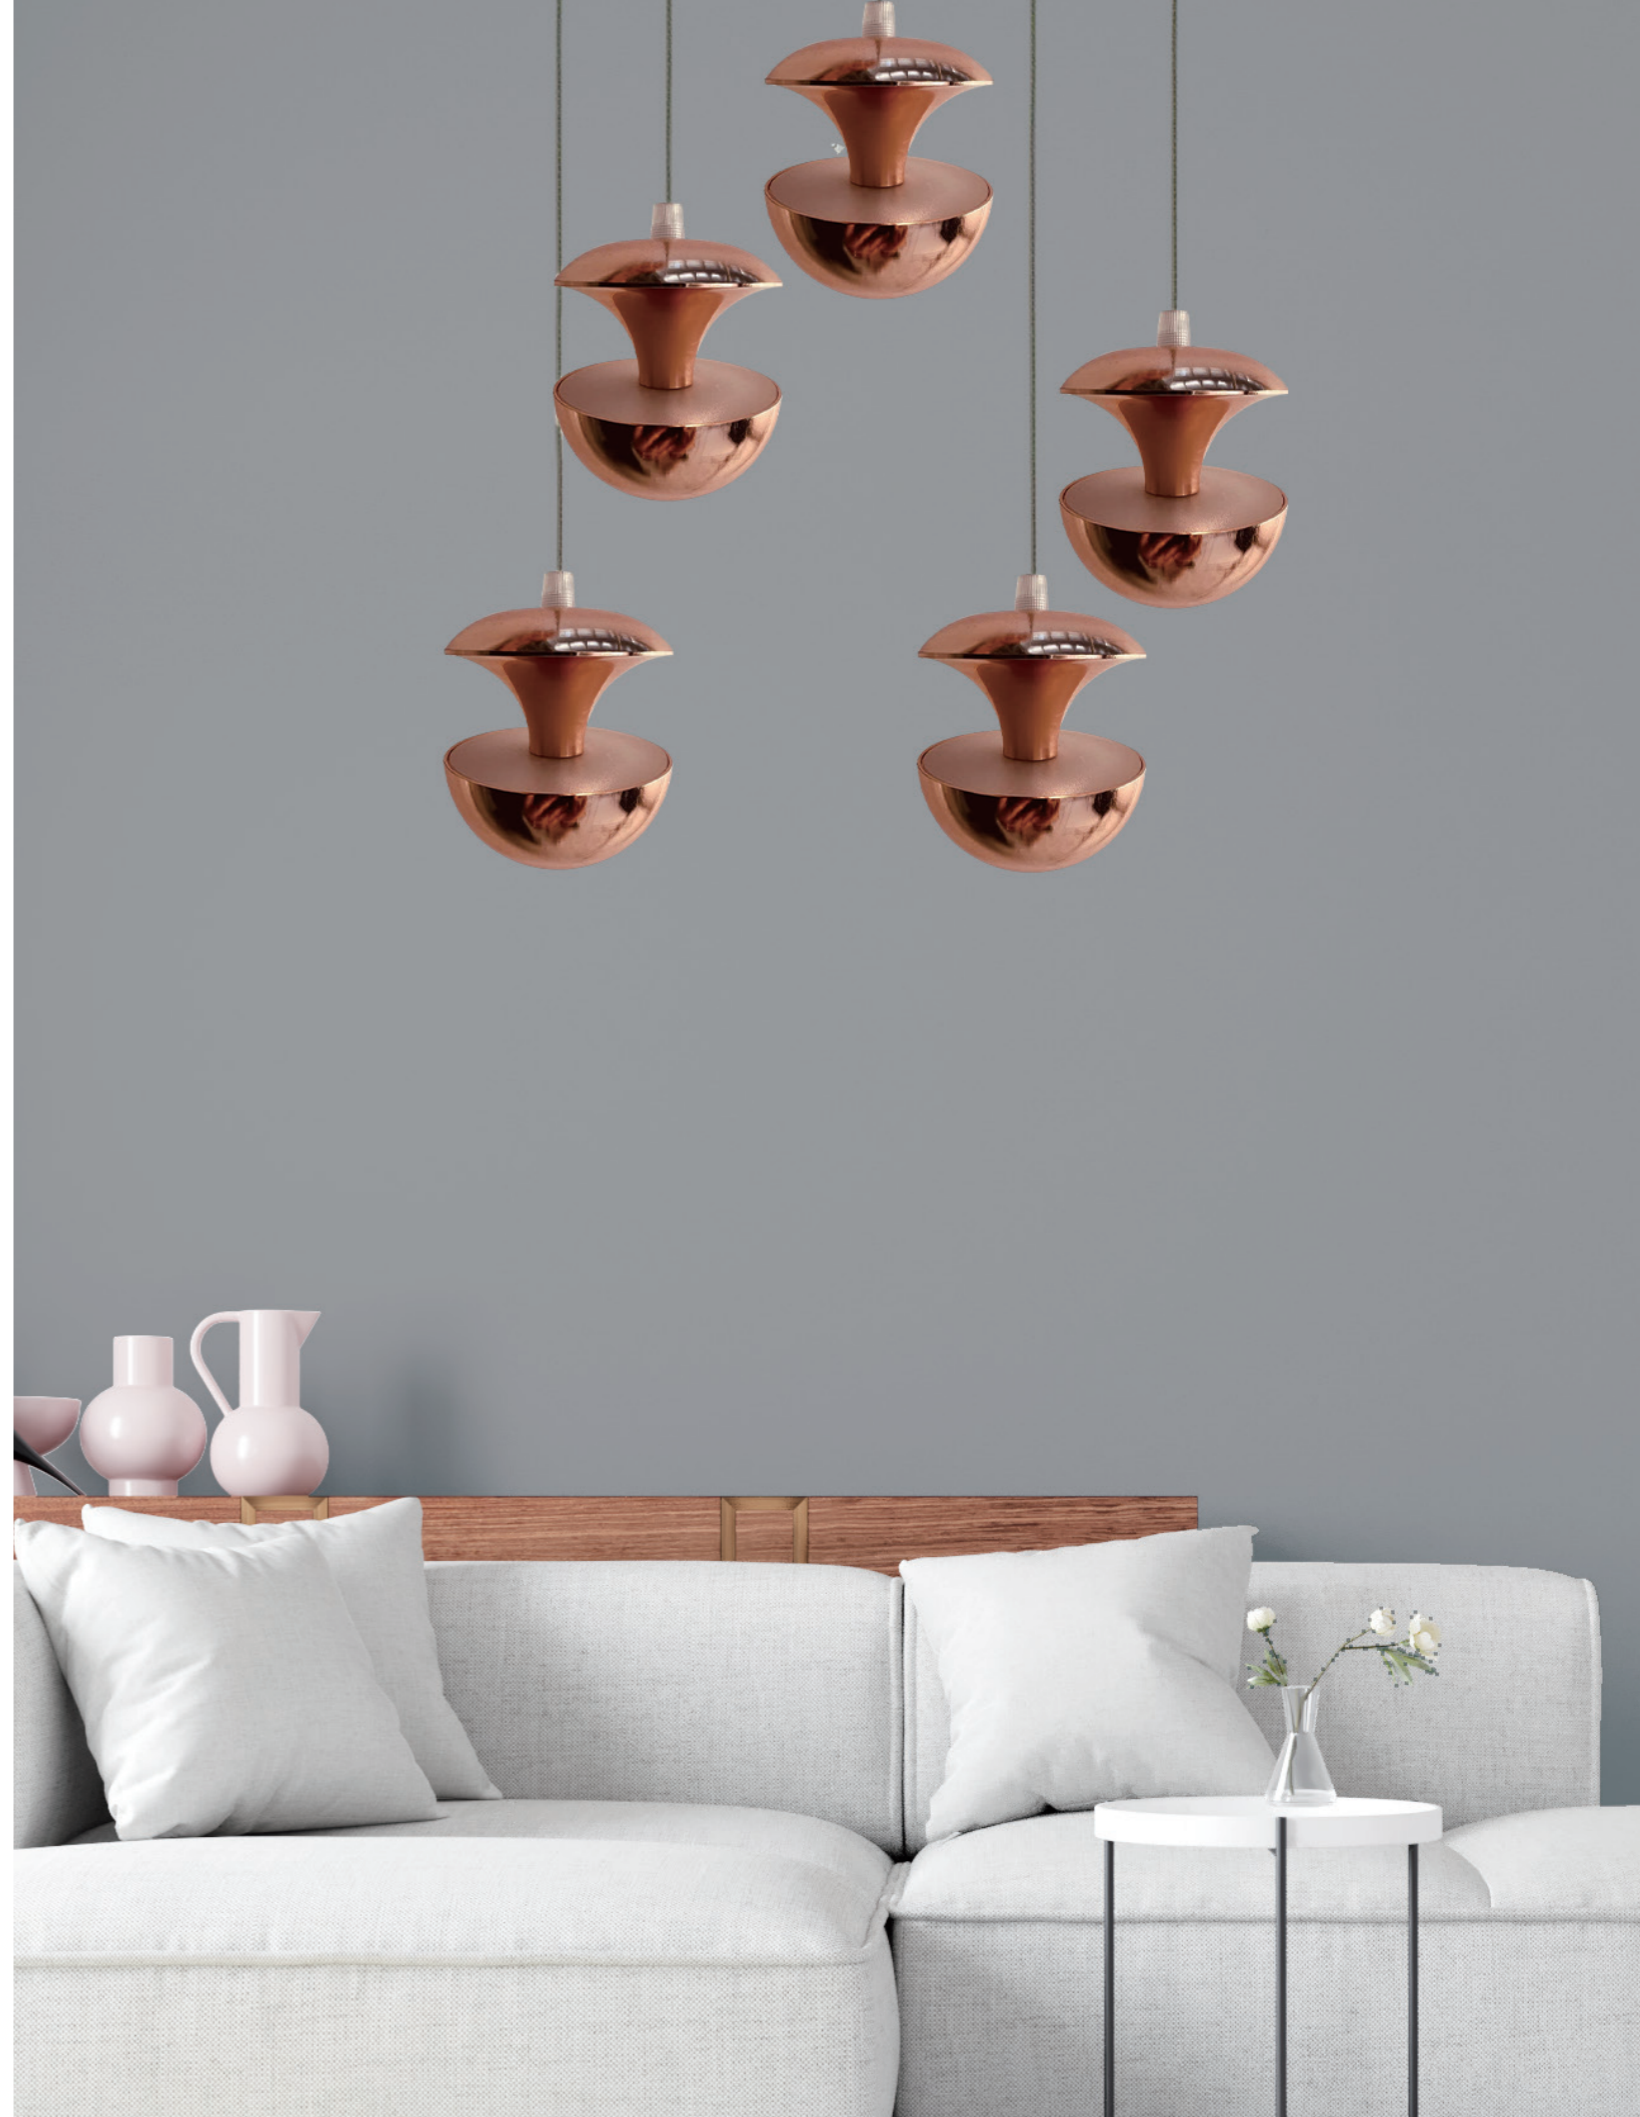

White with Gold

White only

Black with Gold

Black only

Fixture can be manually adjusted from 1' to 10' with standard cable. Longer custom lengths available. Standard Black, White, Black with Gold inside, White with Gold inside. Other finishes color, custom figuration, and additional mounting available.