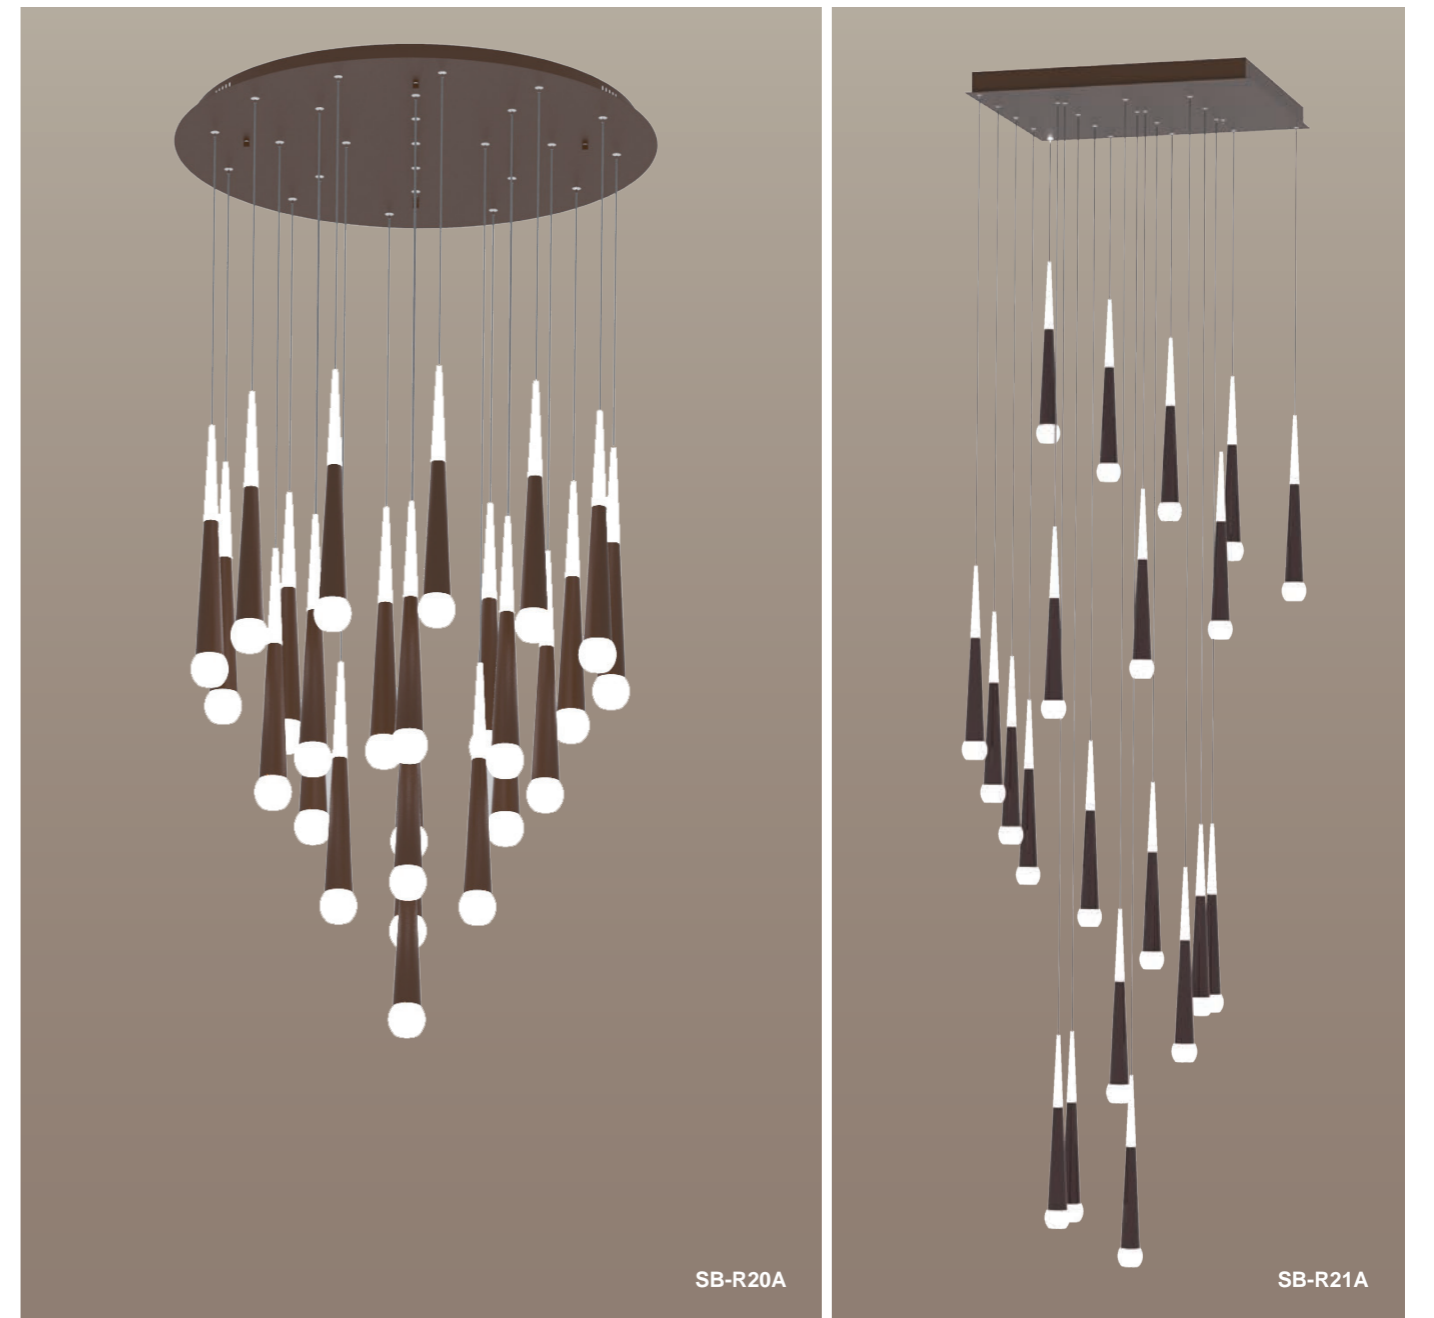

Model Information:

Example: SB-R20A100WSB

Products series	Wattage	Options	Profile Finishes
SB-R20A SB-R21A	100W=20 lights	S=Color Selectable 3000K/3500K/4000K CRI 90 4000K factory set color 1-10V dim (Standard) T=3000K-4000K Color Tunable & Dimmable by wall switch including phone App and voice control L=Line Dimming	B=Black Jack (Stock Color) S=Platinum Silver (Stock Color) W=Gloss White (Stock Color) O=Oil Bronze (Stock Color) RAL number for other Color