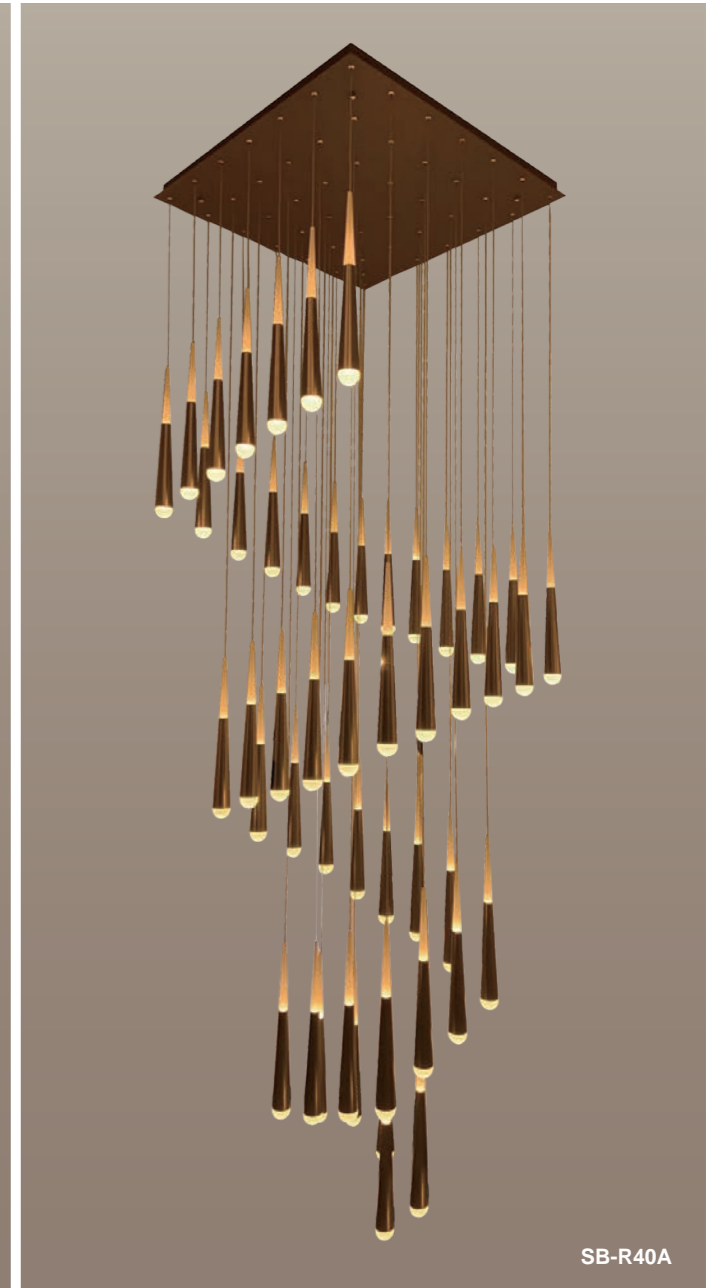

Model Information:

Example: SB-R20A100WSB

Products series	Wattage	Options	Profile Finishes
SB-R25A	100W=25 lights	S=Color Selectable 3000K/3500K/4000K CRI 90 4000K factory set color 1-10V dim (Standard)	B=Black Jack (Stock Color)
SB-R40A	200W=40 lights	T=3000K-4000K Color Tunable & Dimmable by wall switch including phone App and voice control	S=Platinum Silver (Stock Color)
		L=Line Dimming	W=Gloss White (Stock Color)
			O=Oil Bronze (Stock Color)
			RAL number for other Color