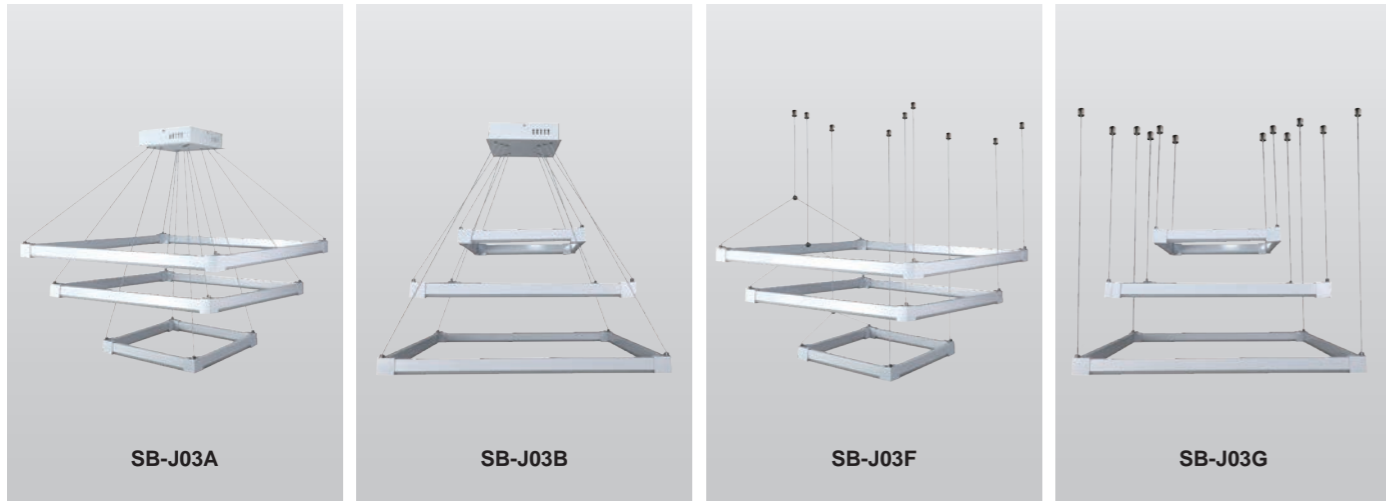

Alberg 9

Model Information:

Example: SB-J03A90WSB

Products series	Wattage	Options	Profile Finishes
SB-J03A SB-J03B SB-J03F SB-J03G	90W=16"×16"+24"×24"+32"×32" 150W=32"×32"+40"×40"+48"×48" 240W=48"×48"×60"×60"+72"×72"	S=Color Selectable 3000K/3500K/4000K CRI 90 4000K factory set color 1-10V dim (Standard) T=3000K-4000K Color Tunable & Dimmable by Wall Switch including phone App and voice control L=Line Triac dimming	B=Black Jack (Stock Color) S=Platinum Silver (Stock Color) W=Gloss White (Stock Color) O=Oil Bronze (Stock Color) RAL number for other Color