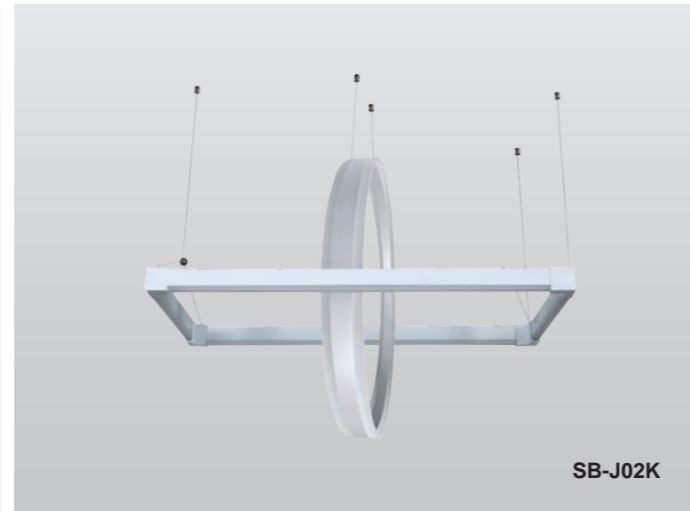

Alberg 1

Model Information:

Example: SB-J02H80WSB

Products series	Wattage	Options	Profile Finishes
SB-J02H	80W=24" x 48"+ Ø16"	S=Color Selectable 3000K/3500K/4000K CRI 90 4000K factory set color 1-10V dim (Standard)	B=Black Jack (Stock Color)
SB-J02K	100W=30" x 60"+ Ø24"		S=Platinum Silver (Stock Color)
	120W=36" x 72"+ Ø32"	T=3000K-4000K Color Tunable & Dimmable by wall switch including phone App and voice control	W=Gloss White (Stock Color)
		L=Line Triac dimming	O=Oil Bronze (Stock Color)
			RAL number for other Color