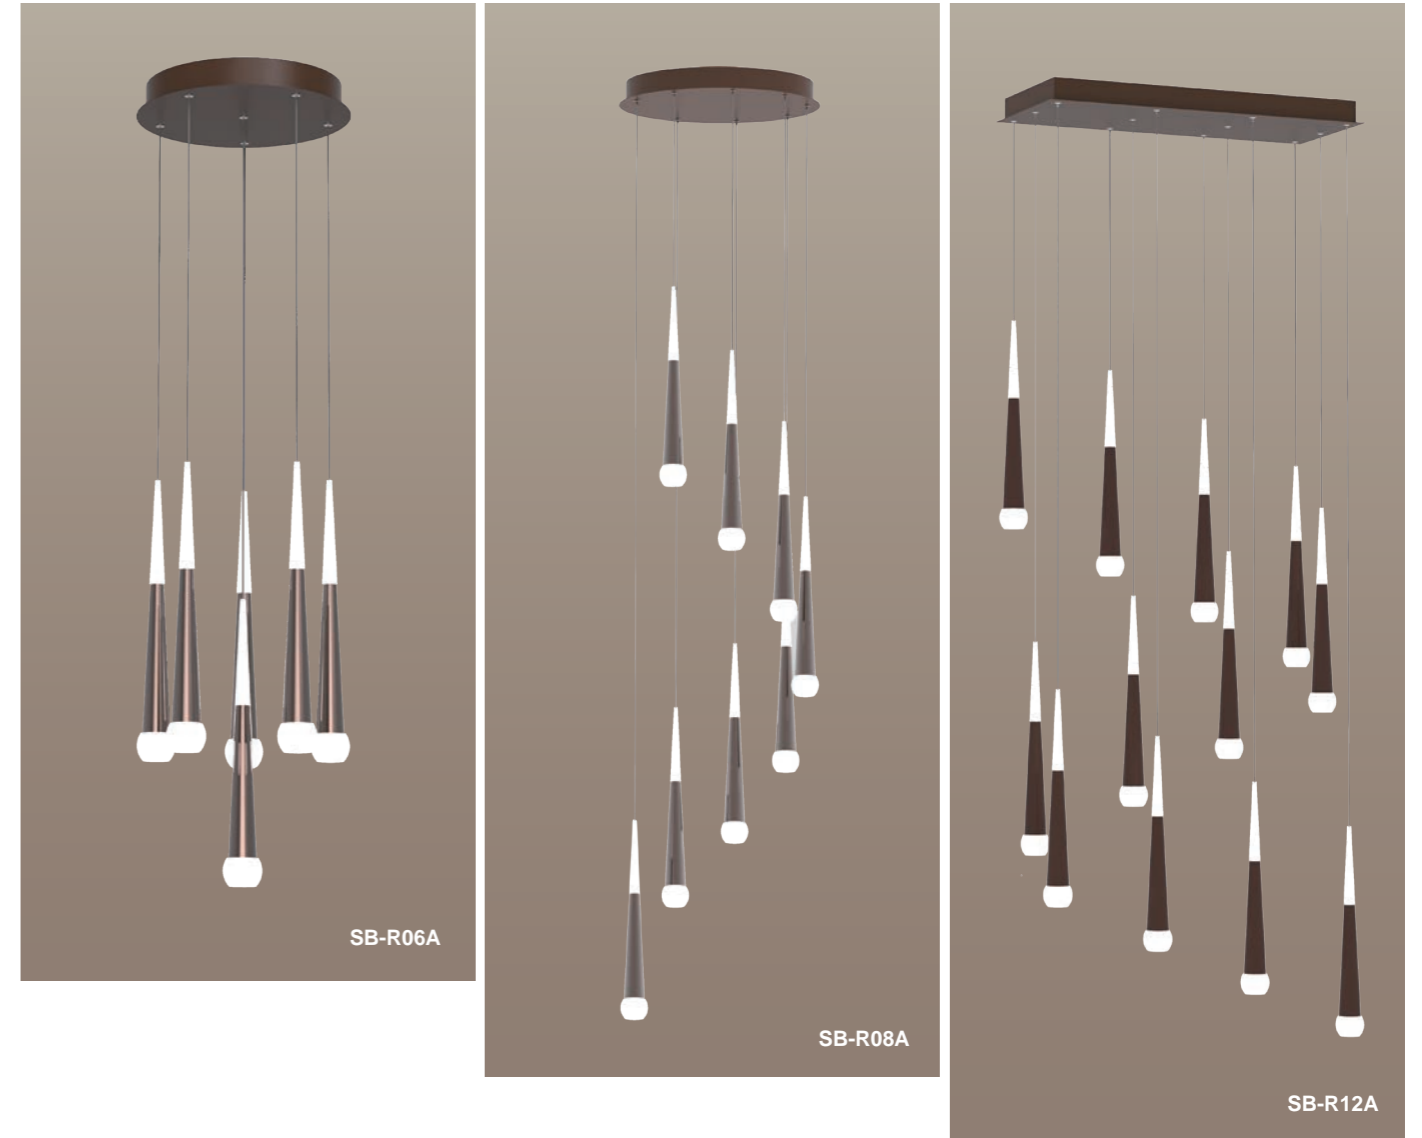

CHAMONIX

LED Chamonix Pendant

The modern looking "CHAMONIX" rain drops energy-efficient LED multi-light up and downlighting pendant made by aluminum and acrylic. Create a daydream mood in a modern space with smooth and continuous dimming. Available in 6-40 Lights or any number of Lights by your designs, fixtures color temperatures are 3000K/3500K/4000K all in 1 select by Internal CCT Color selector switch or Tunable white & dimming by Wall switch / Smart phone control / Voice control. It suits any kind of space as a composite lamp for halls, stairwells, foyers, restaurant, bars and more.

Fixture can be manually adjusted from 1' to 10' with standard cable. Longer custom lengths available. Standard Finishes - Black, White, Silver, and Bronze. Other finishes color, custom figuration, and additional mounting available.