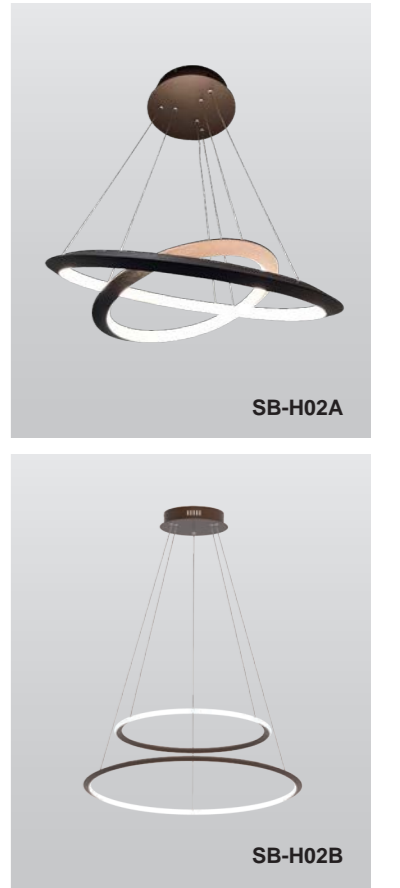

Model Information:

Example: SB-H02A90WSB

Products series	Wattage	Options	Profile Finishes
SB-H02A SB-H02B SB-H02C SB-H02D SB-H02E	90W = 32"+40"	S=Color Selectable 3000K/3500K/4000K CRI 90 4000K factory set color 1-10V dim (Standard)	B=Black Jack (Stock Color)
	110W = 40"+48"	T=3000K-4000K Color Tunable & Dimmable by wall switch including phone App and voice control	S=Platinum Silver (Stock Color)
	150W = 60"+72"		W=Gloss White (Stock Color)
		L=Line Triac dimming	O=Oil Bronze (Stock Color)
			RAL number for other Color