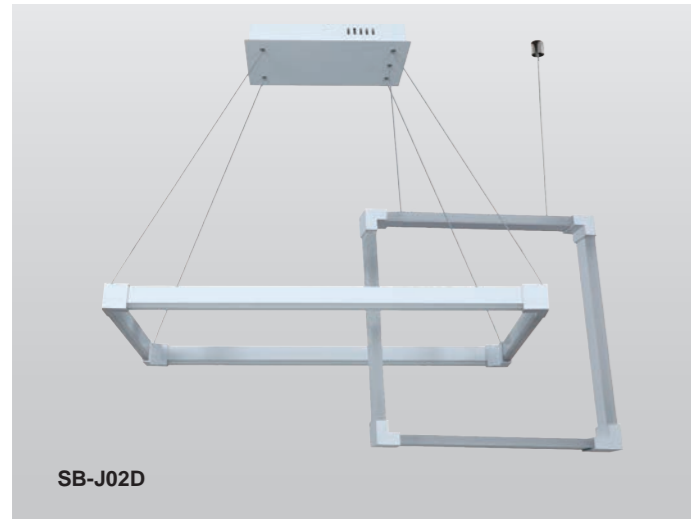

Alberg 3

Model Information:

Example: SB-J02D60WSB

Products series	Wattage	Options	Profile Finishes
SB-J02D	60W=16"×32"+16"×16"	S=Color Selectable 3000K/3500K/4000K CRI 90 4000K factory set color 1-10V dim (Standard) T=3000K-4000K Color Tunable & Dimmable by Wall Switch including phone App and voice control L=Line Triac dimming	B=Black Jack (Stock Color)
SB-J02M	90W=24"×48"+24"×24"		S=Platinum Silver (Stock Color)
	120W=30"×60"+32"×32"		W=Gloss White (Stock Color) O=Oil Bronze (Stock Color) RAL number for other Color