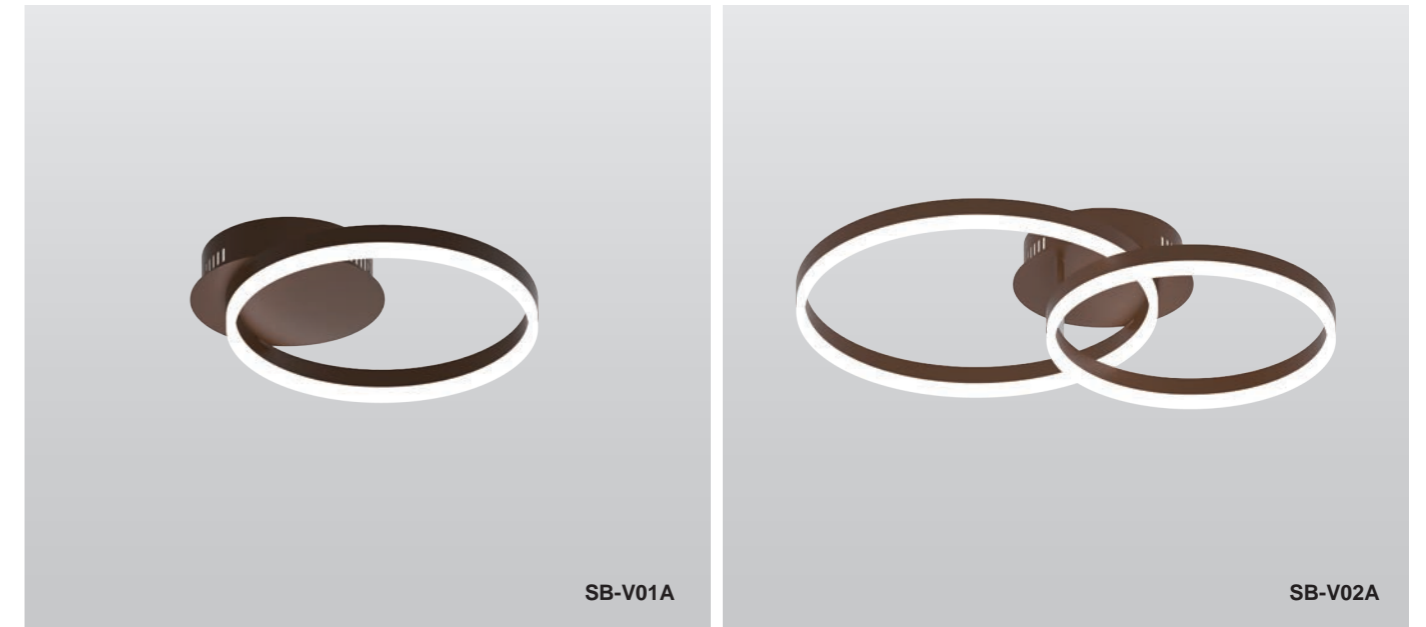

Model Information:

Example: SB-V01A20WSB

Products series	Wattage	Options	Profile Finishes
SB-V01A	20W = 16" 30W = 24"	S=Color Selectable 3000K/3500K/4000K CRI 90 4000K factory set color 1-10V dim (Standard) T=3000K-4000K Color Tunable & Dimmable by wall switch including phone App and voice control	B=Black Jack (Stock Color) S=Platinum Silver (Stock Color) W=Gloss White (Stock Color)
SB-V02A	40W =16"+24"	L=Line Triac dimming	O=Oil Bronze (Stock Color)
SB-V03A	60W =24"+20"+16"		RAL number for other Color