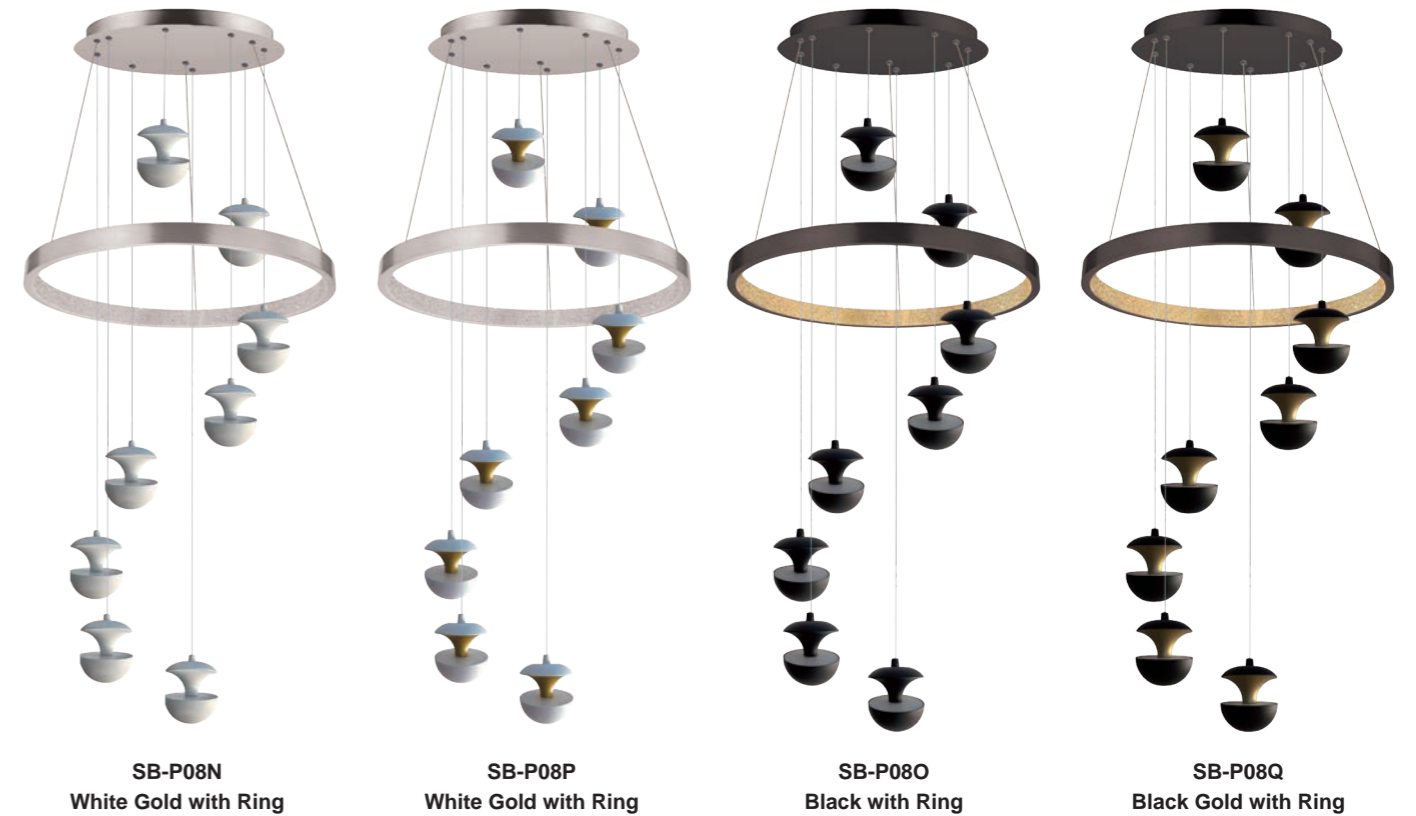

SB-P08K
Black with Ring

SB-P08M
Black Gold with Ring

Model Information:

Example: SB-P08K60WSB

Products Series	Vail housing Finishes	Wattage	Options	RGB/CCT Select Only	Canopy Finishes	Aircraft Cable
*SB-P08	*K=Black with Gold (standard) M=Black (standard) Full Color Name or RAL number for Custom Colors, select from Color Collections	*60W=60W	*S=1-10V dimming, CRI 90 3000K/3500K/4000K Color Selectable (Standard), 4000K factory color default set. L=ELV / Triac dimming with 3000K/3500K/4000K Color Selectable D=DMX for RGBW or Tunable White Z=ZigBee for RGBW or Tunable White	T=3000K-4000K Tunable White R=RGB	*B=Black Jack S=Platinum Silver W=Gloss White Full Color Name or RAL number for Custom Colors, select from Color Collections	*Blank=10' foot 120" (Standard) 5'=5 foot 60" 15'=15 foot 180" 20'=20 foot 240" 25'=25 foot 300"