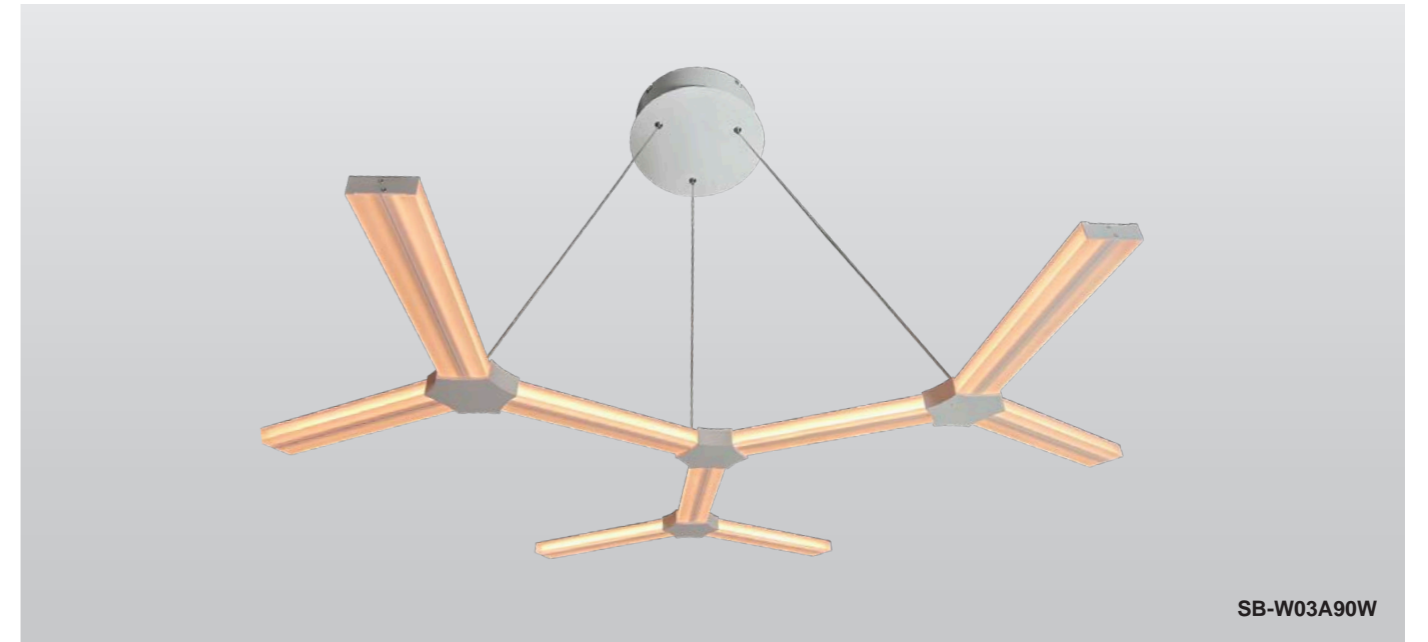

Model Information:

Example: SB-W07A210WSW

Products series	Wattage/Size	Options	RGBW/CCT Select Only	Profile Finishes	Aircraft Cable
SB-W01A	30W = 25.43"	S=1-10V dimming, CRI 90 3000K/3500K/4000K Color Selectable (Standard), 4000K factory color default set	T=3K-4K Tunable White	W=Gloss white	Blank=10' foot 120" (Standard)
SB-W03A	90W = 46.38"	L=ELV/Triac dimming with 3000K/3500K/4000K Color Selectable	R4=RGB+4000K (standard)		5'=5 foot 60"
SB-W03B SB-W03C	90W = 56.26"	D=DMX Z=ZigBee DMX for RGBW and Tunable White, control by Wall Switch or DMX control system. ZigBee for RGBW and CCT tunable / dimmable using remote, DMX, App and Google Alexa.	R3=RGB+3000K Do not select this column if selected "S"		15'=15 foot 180" 20'=20 foot 240" 25'=25 foot 300"

Full Color Name or RAL number for Custom Colors, select from Color Collections