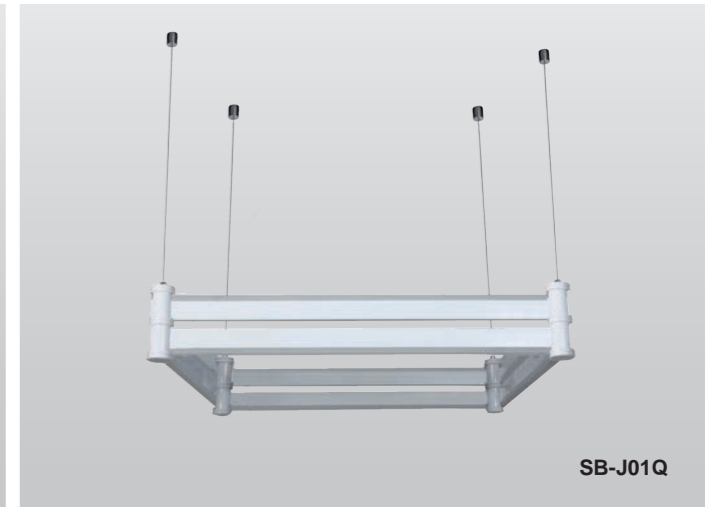

Alberg 14

Model Information:

Example: **SB-J01P40WSB**

Products series	Wattage	Options	Profile Finishes
SB-J01P SB-J01Q	80W = 16" x 32" 100W = 20" x 40" 120W = 24" x 48" 140W = 30" x 60" 160W = 36" x 72"	S=Color Selectable 3000K/3500K/4000K CRI 90 4000K factory set color 1-10V dim (Standard) T=3000K-4000K Color Tunable & Dimmable by wall switch including phone App and voice control L=Line Triac dimming	B=Black Jack (Stock Color) S=Platinum Silver (Stock Color) W=Gloss White (Stock Color) O=Oil Bronze (Stock Color) RAL number for other Color