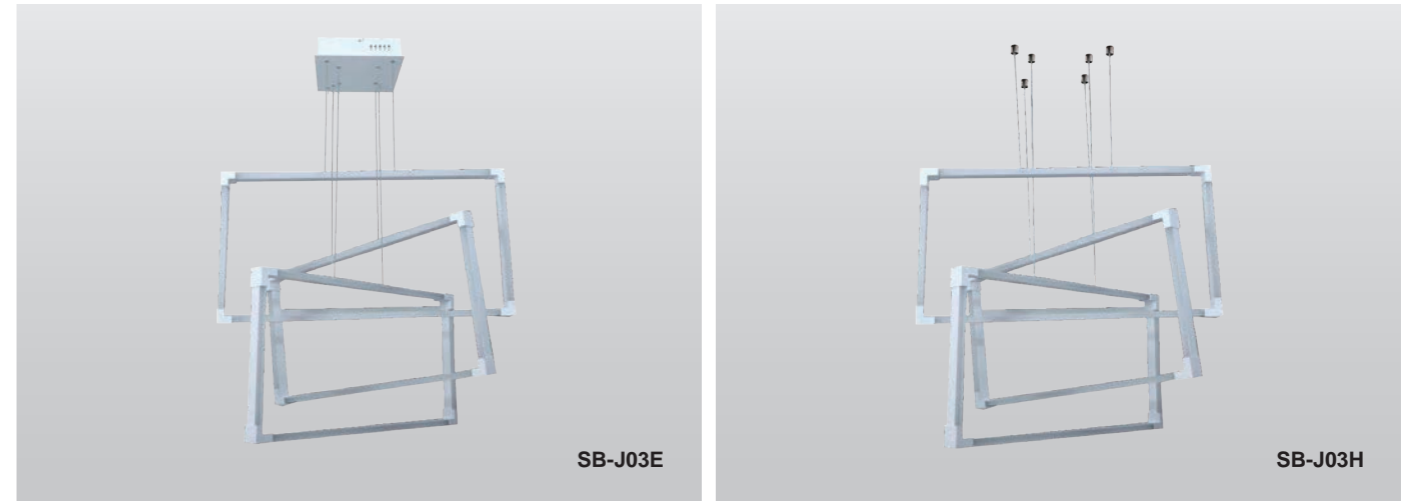

Alberg 10

Model Information:

Example: SB-J03E120WSB

Products series	Wattage	Options	Profile Finishes
SB-J03E SB-J03H	120W=16"×32"+16"×32"+16"×32" 180W=24"×48"+24"×48"+24"×48" 200W=30"×60"+30"×60"+30"×60" 240W=36"×72"+36"×72"+36"×72"	S=Color Selectable 3000K/3500K/4000K CRI 90 4000K factory set color 1-10V dim (Standard) T=3000K-4000K Color Tunable & Dimmable by Wall Switch including phone App and voice control L=Line Triac dimming	B=Black Jack (Stock Color) S=Platinum Silver (Stock Color) W=Gloss White (Stock Color) O=Oil Bronze (Stock Color) RAL number for other Color