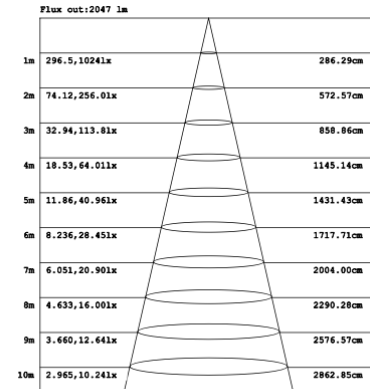

**DIMENSIONS & WEIGHTS: Canopy Size for ZigBee & DMX: 15.75" x 2.76"**

**SB-D101A**

**SB-D101B**

**SB-D101C**

**PHOTOMETRIC: Direct Illumination**

**SB-D101A20WSZ 15.75" 20W @ 4000K**

Flux out: 583.3 lm

Height	Eavg, Emax	Angle: 111.01deg	Diameter
1m	84.47, 290.41x		291.08cm
2m	21.12, 72.601x		582.15cm
3m	9.386, 32.271x		873.23cm
4m	5.279, 18.151x		1164.30cm
5m	3.379, 11.621x		1455.38cm
6m	2.346, 8.0671x		1746.46cm
7m	1.724, 5.9261x		2037.53cm
8m	1.320, 4.5371x		2328.61cm
9m	1.043, 3.5851x		2619.68cm
10m	0.8447, 2.9041x		2910.76cm

Note: The Curves indicate the illuminated area and the average illumination when the luminaire is at different distance.

**SB-D101A30WSZ 23.62" 30W @ 4000K**

**SB-D101A40WSZ 31.50" 40W @ 4000K**

Note: The Curves indicate the illuminated area and the average illumination when the luminaire is at different distance.

**SB-D101A50WSZ 39.37" 50W @ 4000K**

Note: The Curves indicate the illuminated area and the average illumination when the luminaire is at different distance.

**SB-D101A60WSZ 47.24" 60W @ 4000K**

Note: The Curves indicate the illuminated area and the average illumination when the luminaire is at different distance.

**SB-D101A70WSZ 59.06" 70W @ 4000K**

Note: The Curves indicate the illuminated area and the average illumination when the luminaire is at different distance.

**SB-D101A80WSZ 70.87" 80W @ 4000K**

Note: The Curves indicate the illuminated area and the average illumination when the luminaire is at different distance.