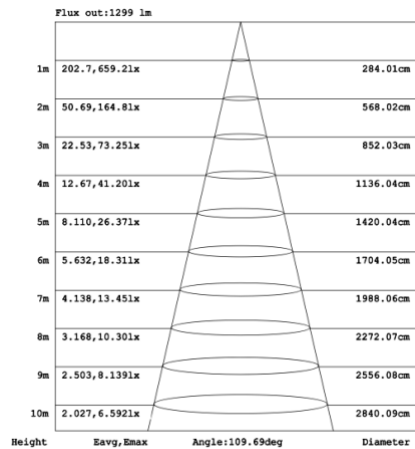

**DIMENSIONS & WEIGHTS: Canopy Size for ZigBee & DMX: 15.75" x 2.76"**

**SB-D101A**

**SB-D101B**

**SB-D101C**

**PHOTOMETRIC: Direct Illumination**

**SB-D101A20WSZ 15.75" 20W @ 4000K**

Flux out: 583.3 lm

Height	Eavg, Emax	Angle: 111.01deg	Diameter
1m	84.47, 290.41x		291.08cm
2m	21.12, 72.601x		582.15cm
3m	9.386, 32.271x		873.23cm
4m	5.279, 18.151x		1164.30cm
5m	3.379, 11.621x		1455.38cm
6m	2.346, 8.0671x		1746.46cm
7m	1.724, 5.9261x		2037.53cm
8m	1.320, 4.5371x		2328.61cm
9m	1.043, 3.5851x		2619.68cm
10m	0.8447, 2.9041x		2910.76cm

Note: The Curves indicate the illuminated area and the average illumination when the luminaire is at different distance.

**SB-D101A30WSZ 23.62" 30W @ 4000K**

**SB-D101A40WSZ 31.50" 40W @ 4000K**

Note: The Curves indicate the illuminated area and the average illumination when the luminaire is at different distance.