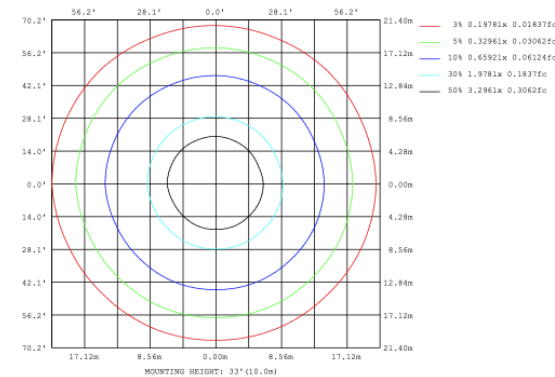

**DIMENSIONS & WEIGHTS: Canopy Size for ZigBee & DMX: 15.75" x 2.76"**

**SB-D101A**

**SB-D101B**

**SB-D101C**

**PHOTOMETRIC: Direct Illumination**

**SB-D101A20WSZ 15.75" 20W @ 4000K**

Flux out: 583.3 lm

Height	Eavg, Emax	Angle: 111.01deg	Diameter
1m	84.47, 290.41x		291.08cm
2m	21.12, 72.601x		582.15cm
3m	9.386, 32.271x		873.23cm
4m	5.279, 18.151x		1164.30cm
5m	3.379, 11.621x		1455.38cm
6m	2.346, 8.0671x		1746.46cm
7m	1.724, 5.9261x		2037.53cm
8m	1.320, 4.5371x		2328.61cm
9m	1.043, 3.5851x		2619.68cm
10m	0.8447, 2.9041x		2910.76cm

Note: The Curves indicate the illuminated area and the average illumination when the luminaire is at different distance.

**SB-D101A30WSZ 23.62" 30W @ 4000K**

**SB-D101A40WSZ 31.50" 40W @ 4000K**

Note: The Curves indicate the illuminated area and the average illumination when the luminaire is at different distance.