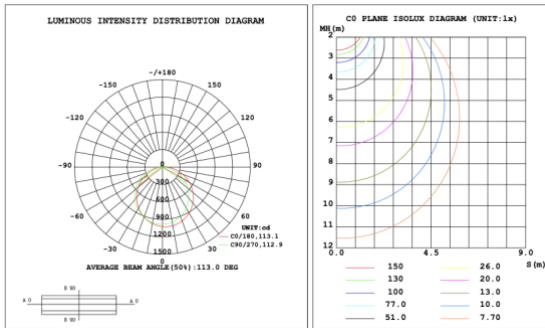

**DIMENSIONS & WEIGHTS: Canopy Size for ZigBee & DMX: 15.75" x 2.76"**

**SB-D101A**

**SB-D101B**

**SB-D101C**

**PHOTOMETRIC: Direct Illumination**

**SB-D101A20WSZ 15.75" 20W @ 4000K**

Flux out: 583.3 lm

Height	Eavg, Emax	Angle: 111.01deg	Diameter
1m	84.47, 290.41x		291.08cm
2m	21.12, 72.601x		582.15cm
3m	9.386, 32.271x		873.23cm
4m	5.279, 18.151x		1164.30cm
5m	3.379, 11.621x		1455.38cm
6m	2.346, 8.0671x		1746.46cm
7m	1.724, 5.9261x		2037.53cm
8m	1.320, 4.5371x		2328.61cm
9m	1.043, 3.5851x		2619.68cm
10m	0.8447, 2.9041x		2910.76cm

Note: The Curves indicate the illuminated area and the average illumination when the luminaire is at different distance.

**SB-D101A30WSZ 23.62" 30W @ 4000K**

**SB-D101A40WSZ 31.50" 40W @ 4000K**

Note: The Curves indicate the illuminated area and the average illumination when the luminaire is at different distance.

**SB-D101A50WSZ 39.37" 50W @ 4000K**

Note: The Curves indicate the illuminated area and the average illumination when the luminaire is at different distance.

**SB-D101A60WSZ 47.24" 60W @ 4000K**

Note: The Curves indicate the illuminated area and the average illumination when the luminaire is at different distance.

**SB-D101A70WSZ 59.06" 70W @ 4000K**

Note: The Curves indicate the illuminated area and the average illumination when the luminaire is at different distance.

**SB-D101A80WSZ 70.87" 80W @ 4000K**

Note: The Curves indicate the illuminated area and the average illumination when the luminaire is at different distance.