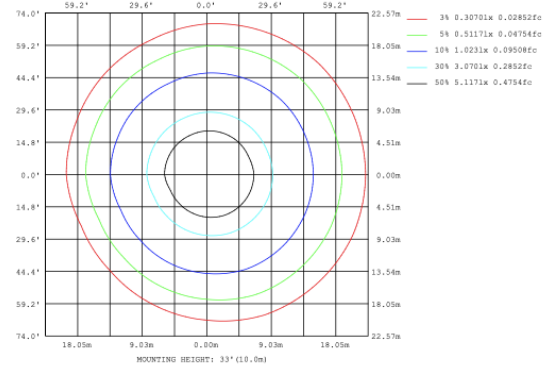

**DIMENSIONS & WEIGHTS: Canopy Size for ZigBee & DMX: 15.75" x 2.76"**

**SB-D101A**

**SB-D101B**

**SB-D101C**

**PHOTOMETRIC: Direct Illumination**

**SB-D101A20WSZ 15.75" 20W @ 4000K**

Flux out: 583.3 lm

Height	Eavg, Emax	Angle: 111.01deg	Diameter
1m	84.47, 290.41x		291.08cm
2m	21.12, 72.601x		582.15cm
3m	9.386, 32.271x		873.23cm
4m	5.279, 18.151x		1164.30cm
5m	3.379, 11.621x		1455.38cm
6m	2.346, 8.0671x		1746.46cm
7m	1.724, 5.9261x		2037.53cm
8m	1.320, 4.5371x		2328.61cm
9m	1.043, 3.5851x		2619.68cm
10m	0.8447, 2.9041x		2910.76cm

Note: The Curves indicate the illuminated area and the average illumination when the luminaire is at different distance.

**SB-D101A30WSZ 23.62" 30W @ 4000K**

**SB-D101A40WSZ 31.50" 40W @ 4000K**

Note: The Curves indicate the illuminated area and the average illumination when the luminaire is at different distance.

**SB-D101A50WSZ 39.37" 50W @ 4000K**

Note: The Curves indicate the illuminated area and the average illumination when the luminaire is at different distance.

**SB-D101A60WSZ 47.24" 60W @ 4000K**

Note: The Curves indicate the illuminated area and the average illumination when the luminaire is at different distance.

**SB-D101A70WSZ 59.06" 70W @ 4000K**

Note: The Curves indicate the illuminated area and the average illumination when the luminaire is at different distance.

**SB-D101A80WSZ 70.87" 80W @ 4000K**

Note: The Curves indicate the illuminated area and the average illumination when the luminaire is at different distance.