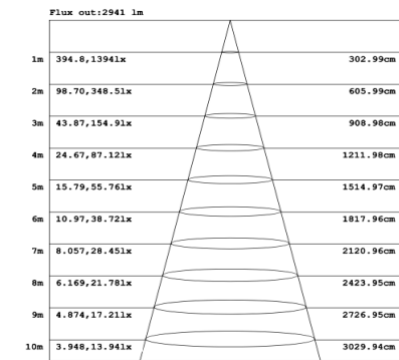

**DIMENSIONS & WEIGHTS: Canopy Size for ZigBee & DMX: 15.75" x 2.76"**

**SB-D101A**

**SB-D101B**

**SB-D101C**

**PHOTOMETRIC: Direct Illumination**

**SB-D101A20WSZ 15.75" 20W @ 4000K**

Flux out: 583.3 lm

Height	Eavg, Emax	Angle: 111.01deg	Diameter
1m	84.47, 290.41x		291.08cm
2m	21.12, 72.601x		582.15cm
3m	9.386, 32.271x		873.23cm
4m	5.279, 18.151x		1164.30cm
5m	3.379, 11.621x		1455.38cm
6m	2.346, 8.0671x		1746.46cm
7m	1.724, 5.9261x		2037.53cm
8m	1.320, 4.5371x		2328.61cm
9m	1.043, 3.5851x		2619.68cm
10m	0.8447, 2.9041x		2910.76cm

Note: The Curves indicate the illuminated area and the average illumination when the luminaire is at different distance.

**SB-D101A30WSZ 23.62" 30W @ 4000K**

**SB-D101A40WSZ 31.50" 40W @ 4000K**

Note: The Curves indicate the illuminated area and the average illumination when the luminaire is at different distance.

**SB-D101A50WSZ 39.37" 50W @ 4000K**

Note: The Curves indicate the illuminated area and the average illumination when the luminaire is at different distance.

**SB-D101A60WSZ 47.24" 60W @ 4000K**

Note: The Curves indicate the illuminated area and the average illumination when the luminaire is at different distance.

**SB-D101A70WSZ 59.06" 70W @ 4000K**

Note: The Curves indicate the illuminated area and the average illumination when the luminaire is at different distance.

**SB-D101A80WSZ 70.87" 80W @ 4000K**

Note: The Curves indicate the illuminated area and the average illumination when the luminaire is at different distance.