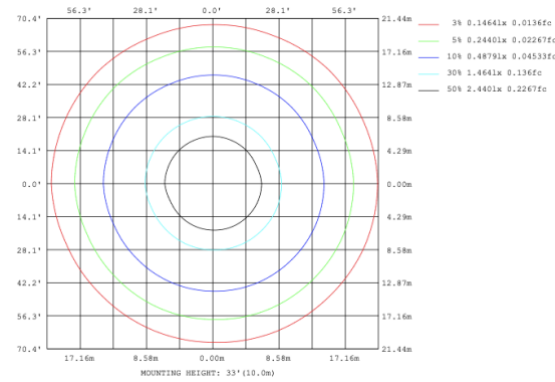

**DIMENSIONS & WEIGHTS: Canopy Size for ZigBee & DMX: 15.75" x 2.76"**

**SB-D101A**

**SB-D101B**

**SB-D101C**

**PHOTOMETRIC: Direct Illumination**

**SB-D101A20WSZ 15.75" 20W @ 4000K**

Flux out: 583.3 lm

Height	Eavg, Emax	Angle: 111.01deg	Diameter
1m	84.47, 290.41x		291.08cm
2m	21.12, 72.601x		582.15cm
3m	9.386, 32.271x		873.23cm
4m	5.279, 18.151x		1164.30cm
5m	3.379, 11.621x		1455.38cm
6m	2.346, 8.0671x		1746.46cm
7m	1.724, 5.9261x		2037.53cm
8m	1.320, 4.5371x		2328.61cm
9m	1.043, 3.5851x		2619.68cm
10m	0.8447, 2.9041x		2910.76cm

Note: The Curves indicate the illuminated area and the average illumination when the luminaire is at different distance.

**SB-D101A30WSZ 23.62" 30W @ 4000K**

**SB-D101A40WSZ 31.50" 40W @ 4000K**

Note: The Curves indicate the illuminated area and the average illumination when the luminaire is at different distance.