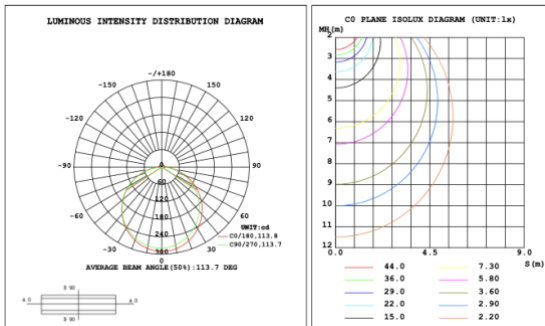

**DIMENSIONS & WEIGHTS: Canopy Size for ZigBee & DMX: 15.75" x 2.76"**

**SB-D101A**

**SB-D101B**

**SB-D101C**

**PHOTOMETRIC: Direct Illumination**

**SB-D101A20WSZ 15.75" 20W @ 4000K**

Flux out: 583.3 lm

Height	Eavg, Emax	Angle: 111.01deg	Diameter
1m	84.47, 290.41x		291.08cm
2m	21.12, 72.601x		582.15cm
3m	9.386, 32.271x		873.23cm
4m	5.279, 18.151x		1164.30cm
5m	3.379, 11.621x		1455.38cm
6m	2.346, 8.0671x		1746.46cm
7m	1.724, 5.9261x		2037.53cm
8m	1.320, 4.5371x		2328.61cm
9m	1.043, 3.5851x		2619.68cm
10m	0.8447, 2.9041x		2910.76cm

Note: The Curves indicate the illuminated area and the average illumination when the luminaire is at different distance.

**SB-D101A30WSZ 23.62" 30W @ 4000K**

**SB-D101A40WSZ 31.50" 40W @ 4000K**

Note: The Curves indicate the illuminated area and the average illumination when the luminaire is at different distance.

**SB-D101A50WSZ 39.37" 50W @ 4000K**

Note: The Curves indicate the illuminated area and the average illumination when the luminaire is at different distance.

**SB-D101A60WSZ 47.24" 60W @ 4000K**

Note: The Curves indicate the illuminated area and the average illumination when the luminaire is at different distance.