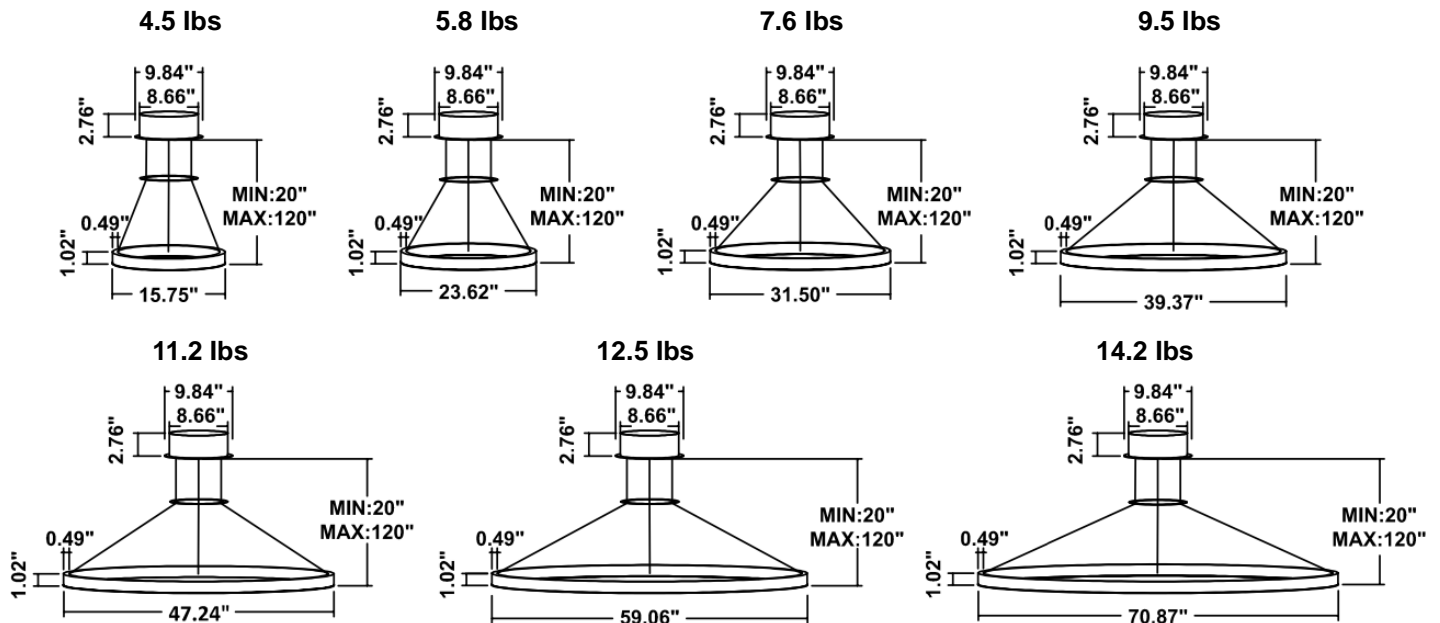

**DIMENSIONS & WEIGHTS: Canopy Size for ZigBee & DMX: 15.75" x 2.76"**

**SB-D101A**

**SB-D101B**

**SB-D101C**

**PHOTOMETRIC: Direct Illumination**

**SB-D101A20WSZ 15.75" 20W @ 4000K**

Flux out: 583.3 lm

Height	Eavg, Emax	Angle: 111.01deg	Diameter
1m	84.47, 290.41x		291.08cm
2m	21.12, 72.601x		582.15cm
3m	9.386, 32.271x		873.23cm
4m	5.279, 18.151x		1164.30cm
5m	3.379, 11.621x		1455.38cm
6m	2.346, 8.0671x		1746.46cm
7m	1.724, 5.9261x		2037.53cm
8m	1.320, 4.5371x		2328.61cm
9m	1.043, 3.5851x		2619.68cm
10m	0.8447, 2.9041x		2910.76cm

Note: The Curves indicate the illuminated area and the average illumination when the luminaire is at different distance.

**SB-D101A30WSZ 23.62" 30W @ 4000K**

**SB-D101A40WSZ 31.50" 40W @ 4000K**

Note: The Curves indicate the illuminated area and the average illumination when the luminaire is at different distance.