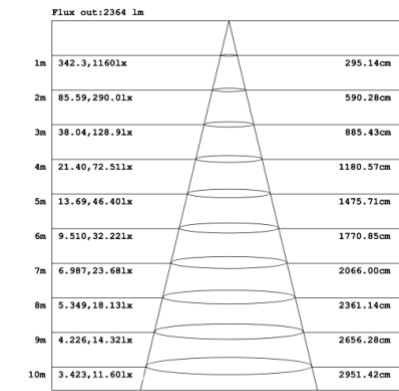

**DIMENSIONS & WEIGHTS: Canopy Size for ZigBee & DMX: 15.75" x 2.76"**

**SB-D101A**

**SB-D101B**

**SB-D101C**

**PHOTOMETRIC: Direct Illumination**

**SB-D101A20WSZ 15.75" 20W @ 4000K**

Flux out: 583.3 lm

Height	Eavg, Emax	Angle: 111.01deg	Diameter
1m	84.47, 290.41x		291.08cm
2m	21.12, 72.601x		582.15cm
3m	9.386, 32.271x		873.23cm
4m	5.279, 18.151x		1164.30cm
5m	3.379, 11.621x		1455.38cm
6m	2.346, 8.0671x		1746.46cm
7m	1.724, 5.9261x		2037.53cm
8m	1.320, 4.5371x		2328.61cm
9m	1.043, 3.5851x		2619.68cm
10m	0.8447, 2.9041x		2910.76cm

Note: The Curves indicate the illuminated area and the average illumination when the luminaire is at different distance.

**SB-D101A30WSZ 23.62" 30W @ 4000K**

**SB-D101A40WSZ 31.50" 40W @ 4000K**

Note: The Curves indicate the illuminated area and the average illumination when the luminaire is at different distance.

**SB-D101A50WSZ 39.37" 50W @ 4000K**

Note: The Curves indicate the illuminated area and the average illumination when the luminaire is at different distance.

**SB-D101A60WSZ 47.24" 60W @ 4000K**

Note: The Curves indicate the illuminated area and the average illumination when the luminaire is at different distance.

**SB-D101A70WSZ 59.06" 70W @ 4000K**

Note: The Curves indicate the illuminated area and the average illumination when the luminaire is at different distance.

**SB-D101A80WSZ 70.87" 80W @ 4000K**

Note: The Curves indicate the illuminated area and the average illumination when the luminaire is at different distance.