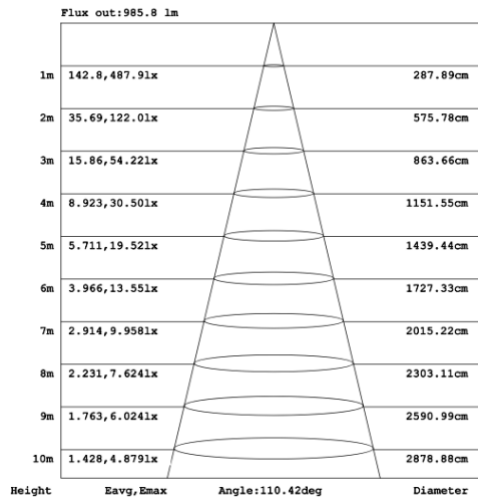

**DIMENSIONS & WEIGHTS: Canopy Size for ZigBee & DMX: 15.75" x 2.76"**

**SB-D101A**

**SB-D101B**

**SB-D101C**

**PHOTOMETRIC: Direct Illumination**

**SB-D101A20WSZ 15.75" 20W @ 4000K**

Flux out: 583.3 lm

Height	Eavg, Emax	Angle: 111.01deg	Diameter
1m	84.47, 290.41x		291.08cm
2m	21.12, 72.601x		582.15cm
3m	9.386, 32.271x		873.23cm
4m	5.279, 18.151x		1164.30cm
5m	3.379, 11.621x		1455.38cm
6m	2.346, 8.0671x		1746.46cm
7m	1.724, 5.9261x		2037.53cm
8m	1.320, 4.5371x		2328.61cm
9m	1.043, 3.5851x		2619.68cm
10m	0.8447, 2.9041x		2910.76cm

Note: The Curves indicate the illuminated area and the average illumination when the luminaire is at different distance.

**SB-D101A30WSZ 23.62" 30W @ 4000K**

**SB-D101A40WSZ 31.50" 40W @ 4000K**

Note: The Curves indicate the illuminated area and the average illumination when the luminaire is at different distance.

**SB-D101A50WSZ 39.37" 50W @ 4000K**

Note: The Curves indicate the illuminated area and the average illumination when the luminaire is at different distance.

**SB-D101A60WSZ 47.24" 60W @ 4000K**

Note: The Curves indicate the illuminated area and the average illumination when the luminaire is at different distance.