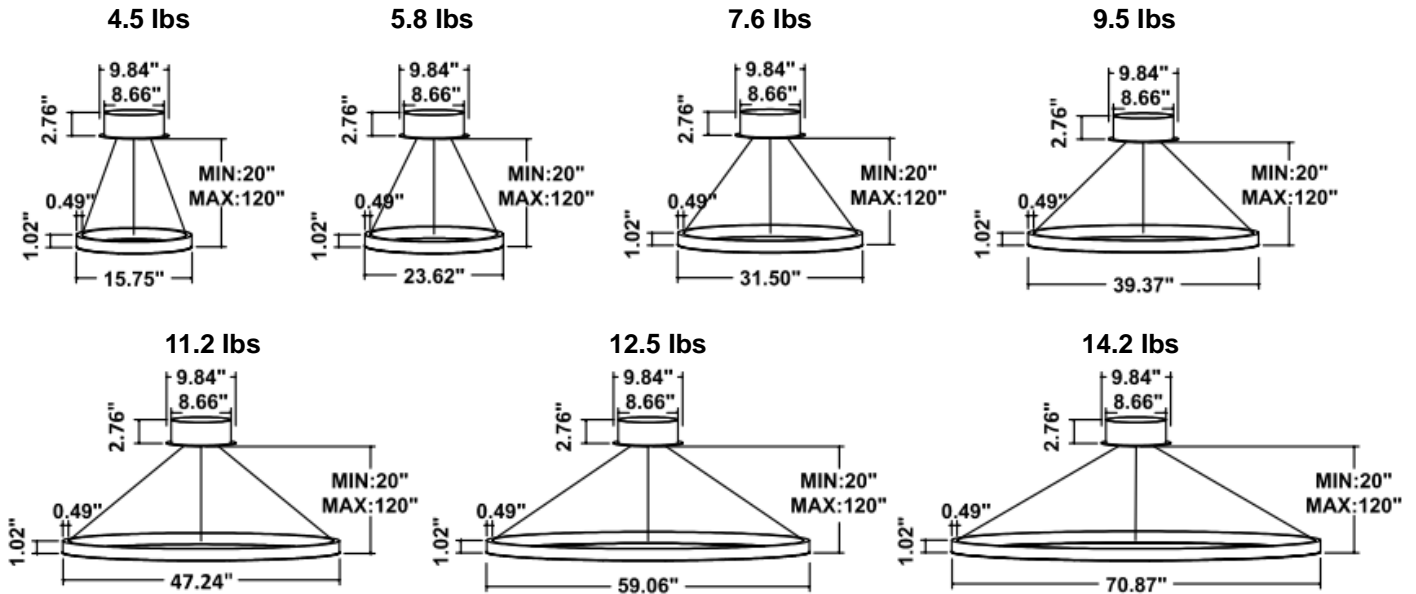

**DIMENSIONS & WEIGHTS: Canopy Size for ZigBee & DMX: 15.75" x 2.76"**

**SB-D101A**

**SB-D101B**

**SB-D101C**

**PHOTOMETRIC: Direct Illumination**

**SB-D101A20WSZ 15.75" 20W @ 4000K**

Flux out: 583.3 lm

Height	Eavg, Emax	Angle: 111.01deg	Diameter
1m	84.47, 290.41x		291.08cm
2m	21.12, 72.601x		582.15cm
3m	9.386, 32.271x		873.23cm
4m	5.279, 18.151x		1164.30cm
5m	3.379, 11.621x		1455.38cm
6m	2.346, 8.0671x		1746.46cm
7m	1.724, 5.9261x		2037.53cm
8m	1.320, 4.5371x		2328.61cm
9m	1.043, 3.5851x		2619.68cm
10m	0.8447, 2.9041x		2910.76cm