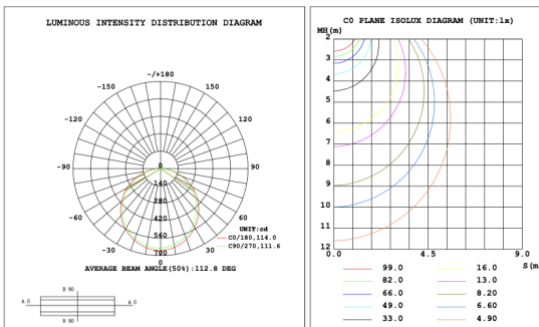

**DIMENSIONS & WEIGHTS: Canopy Size for ZigBee & DMX: 15.75" x 2.76"**

**SB-D101A**

**SB-D101B**

**SB-D101C**

**PHOTOMETRIC: Direct Illumination**

**SB-D101A20WSZ 15.75" 20W @ 4000K**

Flux out: 583.3 lm

Height	Eavg, Emax	Angle: 111.01deg	Diameter
1m	84.47, 290.41x		291.08cm
2m	21.12, 72.601x		582.15cm
3m	9.386, 32.271x		873.23cm
4m	5.279, 18.151x		1164.30cm
5m	3.379, 11.621x		1455.38cm
6m	2.346, 8.0671x		1746.46cm
7m	1.724, 5.9261x		2037.53cm
8m	1.320, 4.5371x		2328.61cm
9m	1.043, 3.5851x		2619.68cm
10m	0.8447, 2.9041x		2910.76cm

Note: The Curves indicate the illuminated area and the average illumination when the luminaire is at different distance.

**SB-D101A30WSZ 23.62" 30W @ 4000K**

**SB-D101A40WSZ 31.50" 40W @ 4000K**

Note: The Curves indicate the illuminated area and the average illumination when the luminaire is at different distance.

**SB-D101A50WSZ 39.37" 50W @ 4000K**

Note: The Curves indicate the illuminated area and the average illumination when the luminaire is at different distance.

**SB-D101A60WSZ 47.24" 60W @ 4000K**

Note: The Curves indicate the illuminated area and the average illumination when the luminaire is at different distance.