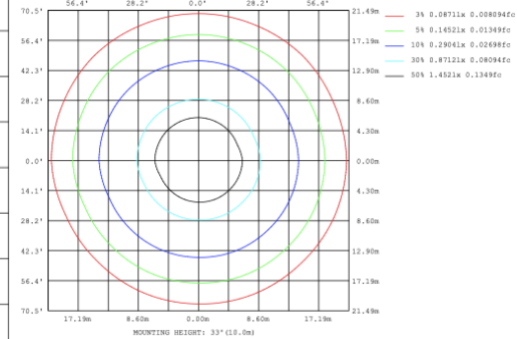

**DIMENSIONS & WEIGHTS: Canopy Size for ZigBee & DMX: 15.75" x 2.76"**

**SB-D101A**

**SB-D101B**

**SB-D101C**

**PHOTOMETRIC: Direct Illumination**

**SB-D101A20WSZ 15.75" 20W @ 4000K**

Flux out: 583.3 lm

Height	Eavg, Emax	Angle: 111.01deg	Diameter
1m	84.47, 290.41x		291.08cm
2m	21.12, 72.601x		582.15cm
3m	9.386, 32.271x		873.23cm
4m	5.279, 18.151x		1164.30cm
5m	3.379, 11.621x		1455.38cm
6m	2.346, 8.0671x		1746.46cm
7m	1.724, 5.9261x		2037.53cm
8m	1.320, 4.5371x		2328.61cm
9m	1.043, 3.5851x		2619.68cm
10m	0.8447, 2.9041x		2910.76cm

Note: The Curves indicate the illuminated area and the average illumination when the luminaire is at different distance.

**SB-D101A30WSZ 23.62" 30W @ 4000K**

**SB-D101A40WSZ 31.50" 40W @ 4000K**

Note: The Curves indicate the illuminated area and the average illumination when the luminaire is at different distance.