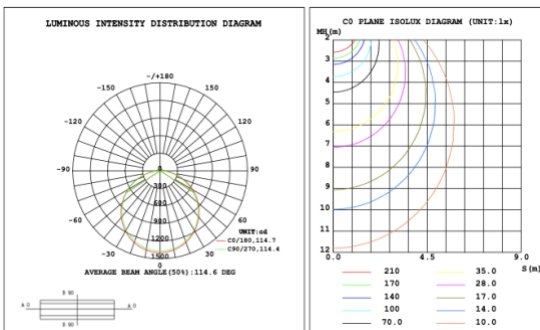

**DIMENSIONS & WEIGHTS: Canopy Size for ZigBee & DMX: 15.75" x 2.76"**

**SB-D101A**

**SB-D101B**

**SB-D101C**

**PHOTOMETRIC: Direct Illumination**

**SB-D101A20WSZ 15.75" 20W @ 4000K**

Flux out: 583.3 lm

Height	Eavg, Emax	Angle: 111.01deg	Diameter
1m	84.47, 290.41x		291.08cm
2m	21.12, 72.601x		582.15cm
3m	9.386, 32.271x		873.23cm
4m	5.279, 18.151x		1164.30cm
5m	3.379, 11.621x		1455.38cm
6m	2.346, 8.0671x		1746.46cm
7m	1.724, 5.9261x		2037.53cm
8m	1.320, 4.5371x		2328.61cm
9m	1.043, 3.5851x		2619.68cm
10m	0.8447, 2.9041x		2910.76cm

Note: The Curves indicate the illuminated area and the average illumination when the luminaire is at different distance.

**SB-D101A30WSZ 23.62" 30W @ 4000K**

**SB-D101A40WSZ 31.50" 40W @ 4000K**

Note: The Curves indicate the illuminated area and the average illumination when the luminaire is at different distance.

**SB-D101A50WSZ 39.37" 50W @ 4000K**

Note: The Curves indicate the illuminated area and the average illumination when the luminaire is at different distance.

**SB-D101A60WSZ 47.24" 60W @ 4000K**

Note: The Curves indicate the illuminated area and the average illumination when the luminaire is at different distance.

**SB-D101A70WSZ 59.06" 70W @ 4000K**

Note: The Curves indicate the illuminated area and the average illumination when the luminaire is at different distance.

**SB-D101A80WSZ 70.87" 80W @ 4000K**

Note: The Curves indicate the illuminated area and the average illumination when the luminaire is at different distance.