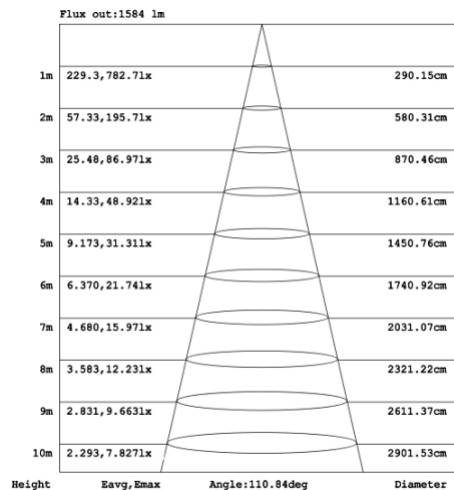

**DIMENSIONS & WEIGHTS: Canopy Size for ZigBee & DMX: 15.75" x 2.76"**

**SB-D101A**

**SB-D101B**

**SB-D101C**

**PHOTOMETRIC: Direct Illumination**

**SB-D101A20WSZ 15.75" 20W @ 4000K**

Flux out: 583.3 lm

Height	Eavg, Emax	Angle: 111.01deg	Diameter
1m	84.47, 290.41x		291.08cm
2m	21.12, 72.601x		582.15cm
3m	9.386, 32.271x		873.23cm
4m	5.279, 18.151x		1164.30cm
5m	3.379, 11.621x		1455.38cm
6m	2.346, 8.0671x		1746.46cm
7m	1.724, 5.9261x		2037.53cm
8m	1.320, 4.5371x		2328.61cm
9m	1.043, 3.5851x		2619.68cm
10m	0.8447, 2.9041x		2910.76cm

Note: The Curves indicate the illuminated area and the average illumination when the luminaire is at different distance.

**SB-D101A30WSZ 23.62" 30W @ 4000K**

**SB-D101A40WSZ 31.50" 40W @ 4000K**

Note: The Curves indicate the illuminated area and the average illumination when the luminaire is at different distance.

**SB-D101A50WSZ 39.37" 50W @ 4000K**

Note: The Curves indicate the illuminated area and the average illumination when the luminaire is at different distance.

**SB-D101A60WSZ 47.24" 60W @ 4000K**

Note: The Curves indicate the illuminated area and the average illumination when the luminaire is at different distance.