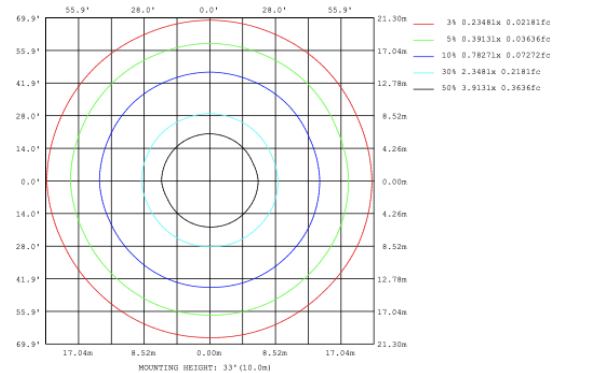

**DIMENSIONS & WEIGHTS: Canopy Size for ZigBee & DMX: 15.75" x 2.76"**

**SB-D101A**

**SB-D101B**

**SB-D101C**

**PHOTOMETRIC: Direct Illumination**

**SB-D101A20WSZ 15.75" 20W @ 4000K**

Flux out: 583.3 lm

Height	Eavg, Emax	Angle: 111.01deg	Diameter
1m	84.47, 290.41x		291.08cm
2m	21.12, 72.601x		582.15cm
3m	9.386, 32.271x		873.23cm
4m	5.279, 18.151x		1164.30cm
5m	3.379, 11.621x		1455.38cm
6m	2.346, 8.0671x		1746.46cm
7m	1.724, 5.9261x		2037.53cm
8m	1.320, 4.5371x		2328.61cm
9m	1.043, 3.5851x		2619.68cm
10m	0.8447, 2.9041x		2910.76cm

Note: The Curves indicate the illuminated area and the average illumination when the luminaire is at different distance.

**SB-D101A30WSZ 23.62" 30W @ 4000K**

**SB-D101A40WSZ 31.50" 40W @ 4000K**

Note: The Curves indicate the illuminated area and the average illumination when the luminaire is at different distance.

**SB-D101A50WSZ 39.37" 50W @ 4000K**

Note: The Curves indicate the illuminated area and the average illumination when the luminaire is at different distance.

**SB-D101A60WSZ 47.24" 60W @ 4000K**

Note: The Curves indicate the illuminated area and the average illumination when the luminaire is at different distance.