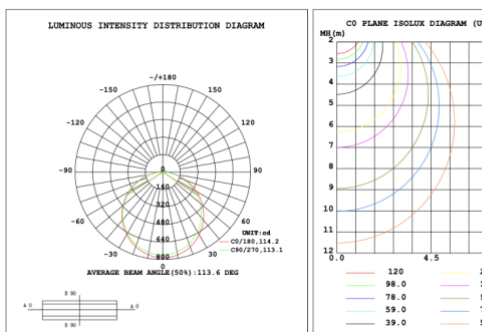

**DIMENSIONS & WEIGHTS: Canopy Size for ZigBee & DMX: 15.75" x 2.76"**

**SB-D101A**

**SB-D101B**

**SB-D101C**

**PHOTOMETRIC: Direct Illumination**

**SB-D101A20WSZ 15.75" 20W @ 4000K**

Flux out: 583.3 lm

Height	Eavg, Emax	Angle: 111.01deg	Diameter
1m	84.47, 290.41x		291.08cm
2m	21.12, 72.601x		582.15cm
3m	9.386, 32.271x		873.23cm
4m	5.279, 18.151x		1164.30cm
5m	3.379, 11.621x		1455.38cm
6m	2.346, 8.0671x		1746.46cm
7m	1.724, 5.9261x		2037.53cm
8m	1.320, 4.5371x		2328.61cm
9m	1.043, 3.5851x		2619.68cm
10m	0.8447, 2.9041x		2910.76cm

Note: The Curves indicate the illuminated area and the average illumination when the luminaire is at different distance.

**SB-D101A30WSZ 23.62" 30W @ 4000K**

**SB-D101A40WSZ 31.50" 40W @ 4000K**

Note: The Curves indicate the illuminated area and the average illumination when the luminaire is at different distance.

**SB-D101A50WSZ 39.37" 50W @ 4000K**

Note: The Curves indicate the illuminated area and the average illumination when the luminaire is at different distance.

**SB-D101A60WSZ 47.24" 60W @ 4000K**

Note: The Curves indicate the illuminated area and the average illumination when the luminaire is at different distance.

**SB-D101A70WSZ 59.06" 70W @ 4000K**

Note: The Curves indicate the illuminated area and the average illumination when the luminaire is at different distance.

**SB-D101A80WSZ 70.87" 80W @ 4000K**

Note: The Curves indicate the illuminated area and the average illumination when the luminaire is at different distance.