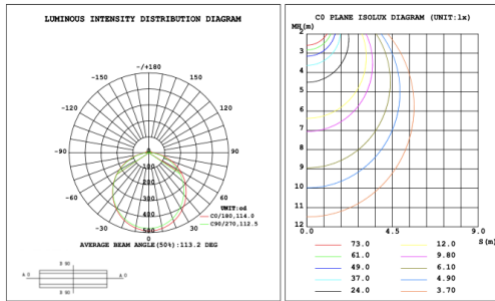

**DIMENSIONS & WEIGHTS: Canopy Size for ZigBee & DMX: 15.75" x 2.76"**

**SB-D101A**

**SB-D101B**

**SB-D101C**

**PHOTOMETRIC: Direct Illumination**

**SB-D101A20WSZ 15.75" 20W @ 4000K**

Flux out: 583.3 lm

Height	Eavg, Emax	Angle: 111.01deg	Diameter
1m	84.47, 290.41x		291.08cm
2m	21.12, 72.601x		582.15cm
3m	9.386, 32.271x		873.23cm
4m	5.279, 18.151x		1164.30cm
5m	3.379, 11.621x		1455.38cm
6m	2.346, 8.0671x		1746.46cm
7m	1.724, 5.9261x		2037.53cm
8m	1.320, 4.5371x		2328.61cm
9m	1.043, 3.5851x		2619.68cm
10m	0.8447, 2.9041x		2910.76cm

Note: The Curves indicate the illuminated area and the average illumination when the luminaire is at different distance.

**SB-D101A30WSZ 23.62" 30W @ 4000K**

**SB-D101A40WSZ 31.50" 40W @ 4000K**

Note: The Curves indicate the illuminated area and the average illumination when the luminaire is at different distance.

**SB-D101A50WSZ 39.37" 50W @ 4000K**

Note: The Curves indicate the illuminated area and the average illumination when the luminaire is at different distance.

**SB-D101A60WSZ 47.24" 60W @ 4000K**

Note: The Curves indicate the illuminated area and the average illumination when the luminaire is at different distance.