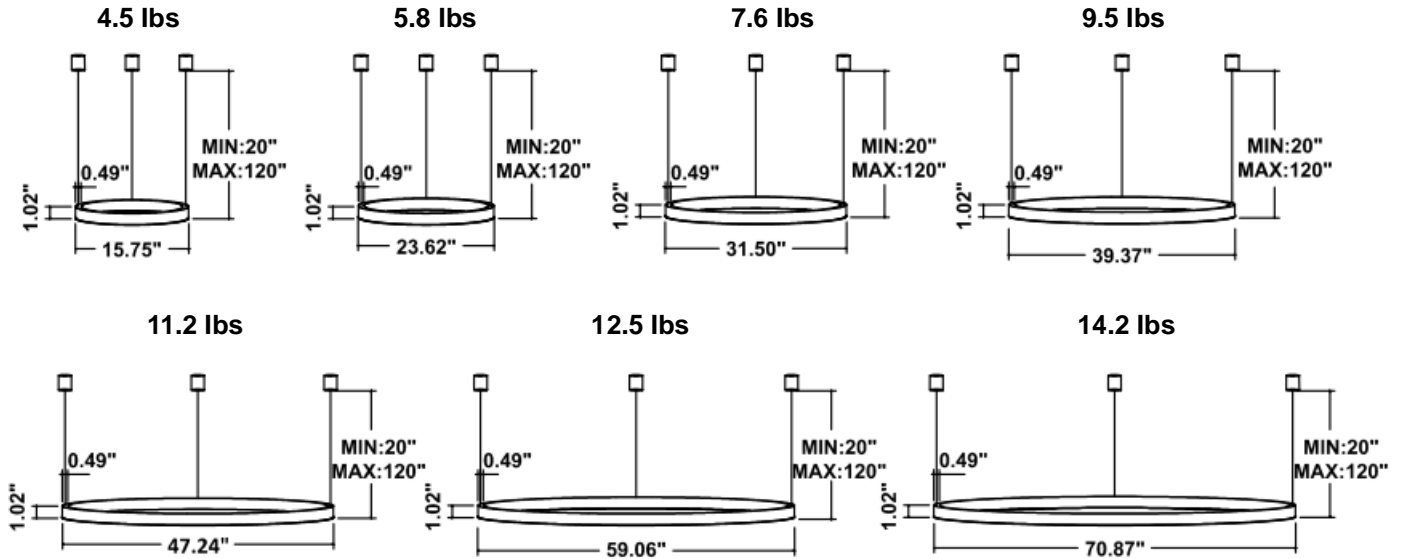

**DIMENSIONS & WEIGHTS: Canopy Size for ZigBee & DMX: 15.75" x 2.76"**

**SB-D101A**

**SB-D101B**

**SB-D101C**

**PHOTOMETRIC: Direct Illumination**

**SB-D101A20WSZ 15.75" 20W @ 4000K**

Flux out: 583.3 lm

Height	Eavg, Emax	Angle: 111.01deg	Diameter
1m	84.47, 290.41x		291.08cm
2m	21.12, 72.601x		582.15cm
3m	9.386, 32.271x		873.23cm
4m	5.279, 18.151x		1164.30cm
5m	3.379, 11.621x		1455.38cm
6m	2.346, 8.0671x		1746.46cm
7m	1.724, 5.9261x		2037.53cm
8m	1.320, 4.5371x		2328.61cm
9m	1.043, 3.5851x		2619.68cm
10m	0.8447, 2.9041x		2910.76cm

Note: The Curves indicate the illuminated area and the average illumination when the luminaire is at different distance.

**SB-D101A30WSZ 23.62" 30W @ 4000K**

**SB-D101A40WSZ 31.50" 40W @ 4000K**

Note: The Curves indicate the illuminated area and the average illumination when the luminaire is at different distance.