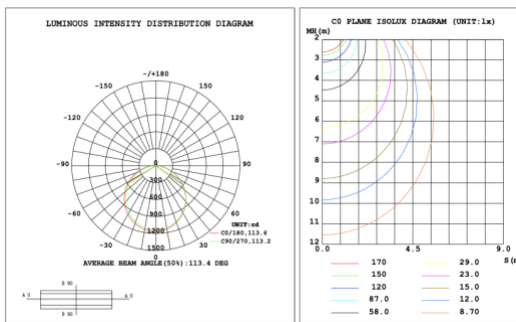

**DIMENSIONS & WEIGHTS: Canopy Size for ZigBee & DMX: 15.75" x 2.76"**

**SB-D101A**

**SB-D101B**

**SB-D101C**

**PHOTOMETRIC: Direct Illumination**

**SB-D101A20WSZ 15.75" 20W @ 4000K**

Flux out: 583.3 lm

Height	Eavg, Emax	Angle: 111.01deg	Diameter
1m	84.47, 290.41x		291.08cm
2m	21.12, 72.601x		582.15cm
3m	9.386, 32.271x		873.23cm
4m	5.279, 18.151x		1164.30cm
5m	3.379, 11.621x		1455.38cm
6m	2.346, 8.0671x		1746.46cm
7m	1.724, 5.9261x		2037.53cm
8m	1.320, 4.5371x		2328.61cm
9m	1.043, 3.5851x		2619.68cm
10m	0.8447, 2.9041x		2910.76cm

Note: The Curves indicate the illuminated area and the average illumination when the luminaire is at different distance.

**SB-D101A30WSZ 23.62" 30W @ 4000K**

**SB-D101A40WSZ 31.50" 40W @ 4000K**

Note: The Curves indicate the illuminated area and the average illumination when the luminaire is at different distance.

**SB-D101A50WSZ 39.37" 50W @ 4000K**

Note: The Curves indicate the illuminated area and the average illumination when the luminaire is at different distance.

**SB-D101A60WSZ 47.24" 60W @ 4000K**

Note: The Curves indicate the illuminated area and the average illumination when the luminaire is at different distance.

**SB-D101A70WSZ 59.06" 70W @ 4000K**

Note: The Curves indicate the illuminated area and the average illumination when the luminaire is at different distance.

**SB-D101A80WSZ 70.87" 80W @ 4000K**

Note: The Curves indicate the illuminated area and the average illumination when the luminaire is at different distance.