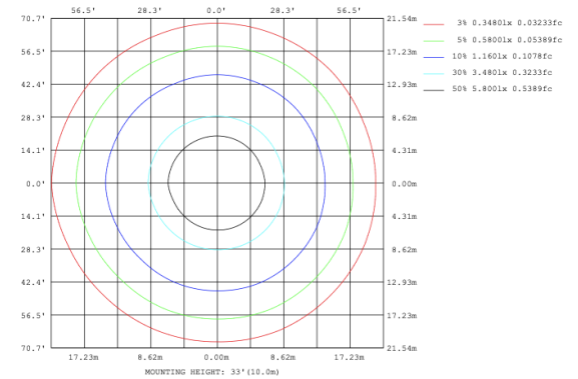

**DIMENSIONS & WEIGHTS: Canopy Size for ZigBee & DMX: 15.75" x 2.76"**

**SB-D101A**

**SB-D101B**

**SB-D101C**

**PHOTOMETRIC: Direct Illumination**

**SB-D101A20WSZ 15.75" 20W @ 4000K**

Flux out: 583.3 lm

Height	Eavg, Emax	Angle: 111.01deg	Diameter
1m	84.47, 290.41x		291.08cm
2m	21.12, 72.601x		582.15cm
3m	9.386, 32.271x		873.23cm
4m	5.279, 18.151x		1164.30cm
5m	3.379, 11.621x		1455.38cm
6m	2.346, 8.0671x		1746.46cm
7m	1.724, 5.9261x		2037.53cm
8m	1.320, 4.5371x		2328.61cm
9m	1.043, 3.5851x		2619.68cm
10m	0.8447, 2.9041x		2910.76cm

Note: The Curves indicate the illuminated area and the average illumination when the luminaire is at different distance.

**SB-D101A30WSZ 23.62" 30W @ 4000K**

**SB-D101A40WSZ 31.50" 40W @ 4000K**

Note: The Curves indicate the illuminated area and the average illumination when the luminaire is at different distance.

**SB-D101A50WSZ 39.37" 50W @ 4000K**

Note: The Curves indicate the illuminated area and the average illumination when the luminaire is at different distance.

**SB-D101A60WSZ 47.24" 60W @ 4000K**

Note: The Curves indicate the illuminated area and the average illumination when the luminaire is at different distance.

**SB-D101A70WSZ 59.06" 70W @ 4000K**

Note: The Curves indicate the illuminated area and the average illumination when the luminaire is at different distance.

**SB-D101A80WSZ 70.87" 80W @ 4000K**

Note: The Curves indicate the illuminated area and the average illumination when the luminaire is at different distance.